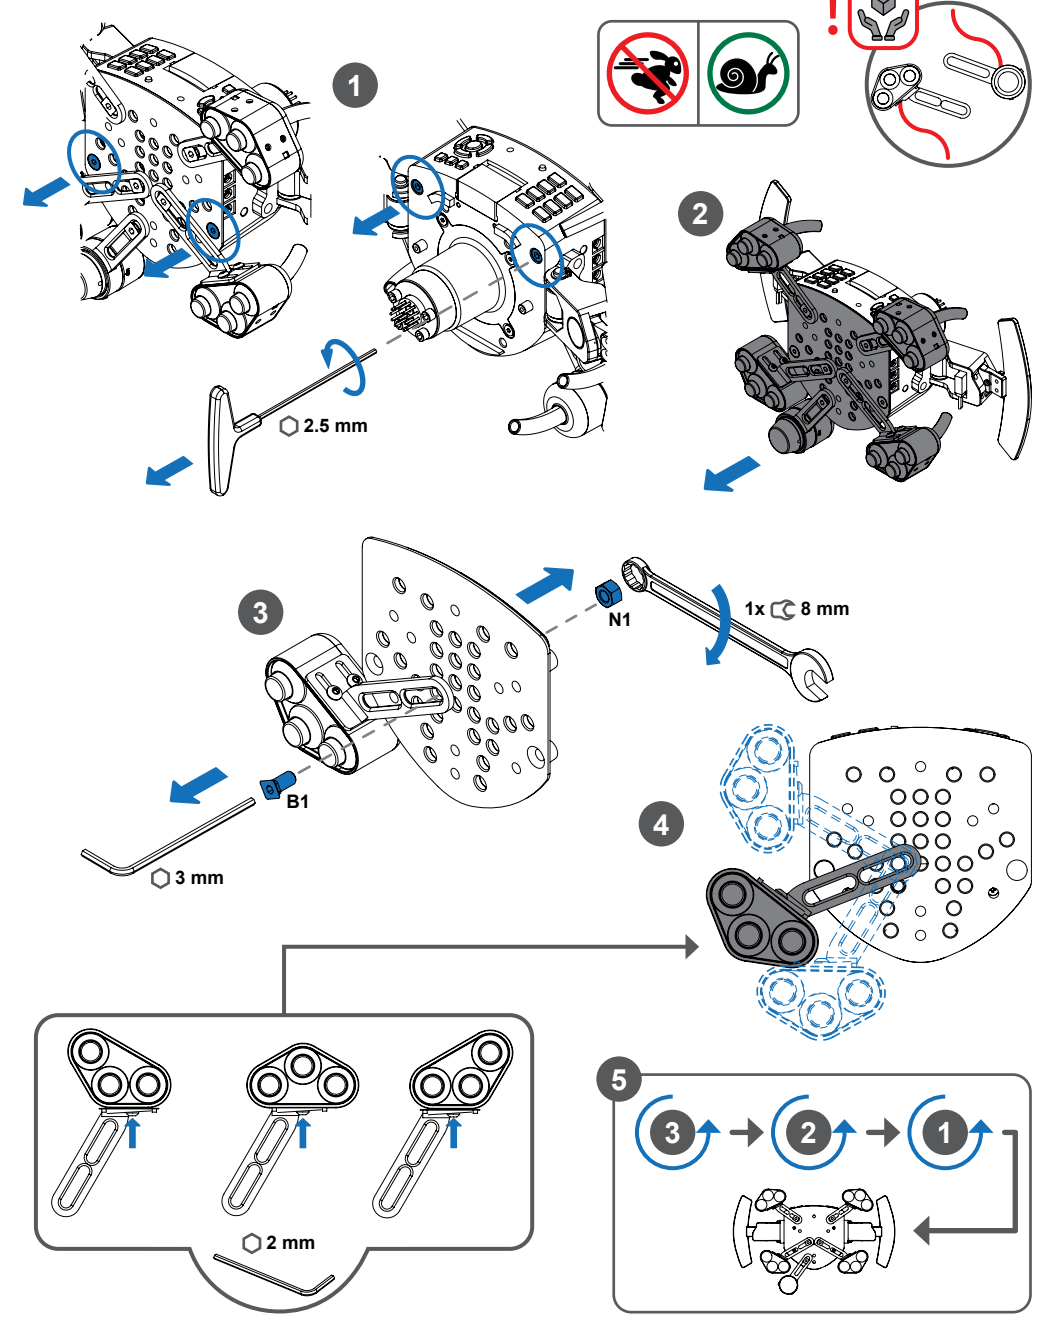

* EN Not included; DE Nicht enthalten; FR Non inclus; ES No incluido; IT Non incluso; PT Não incluso

B QUICK RELEASE ATTACHMENT

C CLUBSPORT BUTTON CLUSTER ADJUSTMENT

D CONNECTIONS

E RIM ATTACHMENT

F CENTRE CALIBRATION

1. Press the center calibration button on the steering wheel.
2. Enter Tuning Menu.
3. Turn the steering wheel to the right.
4. Turn the steering wheel to the left.
5. Exit Tuning Menu.

G SHIFTER CALIBRATION