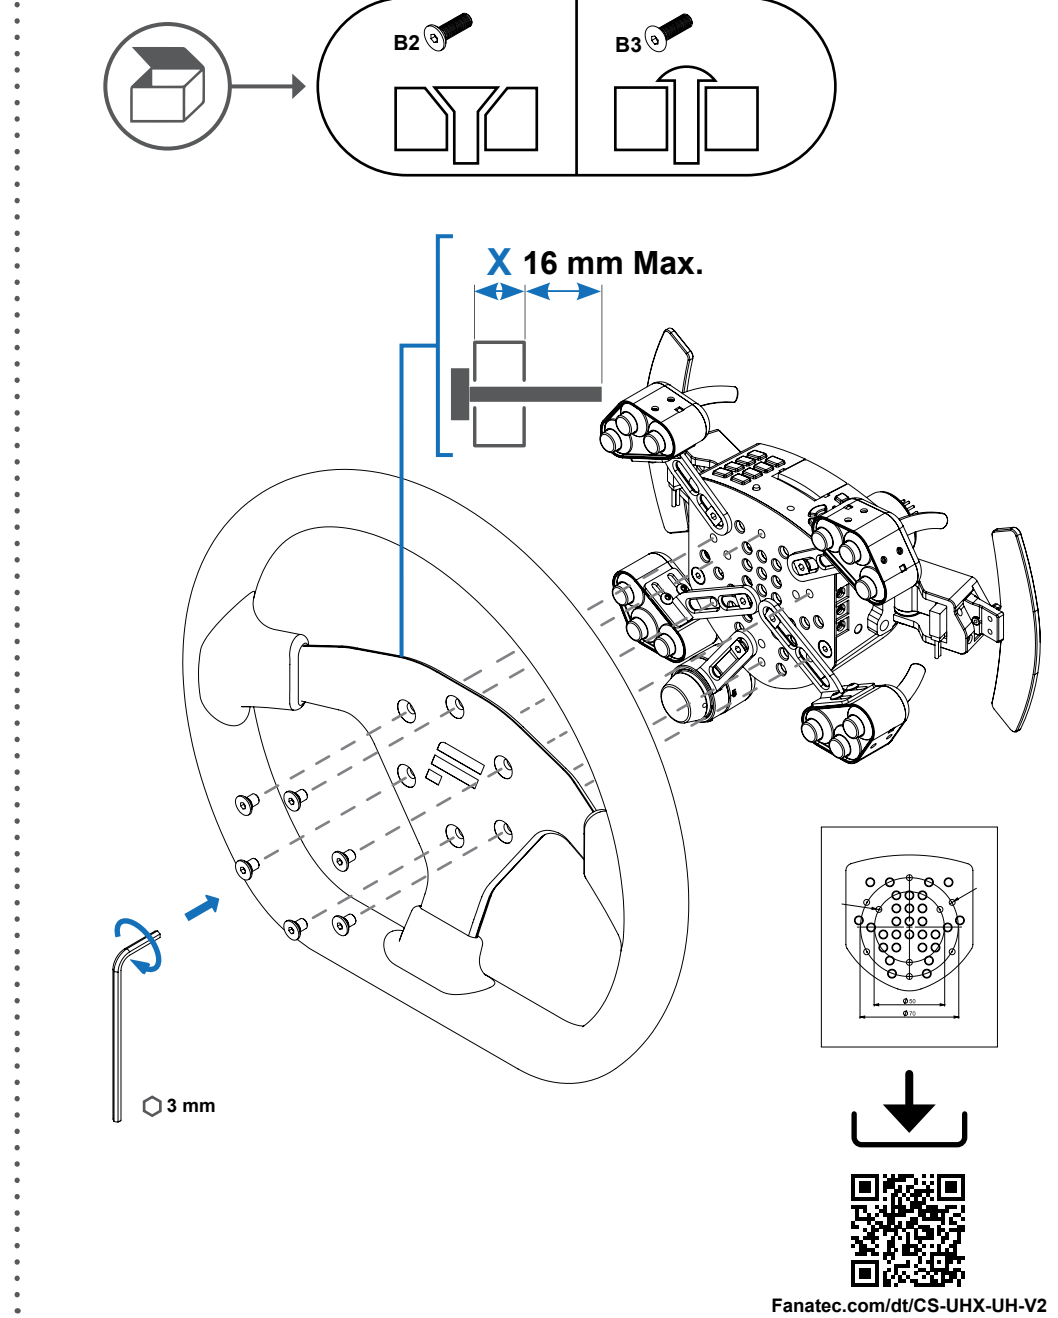

* EN Not included; DE Nicht enthalten; FR Non inclus; ES No incluido; IT Non incluso; PT Não incluso

B QUICK RELEASE ATTACHMENT

C CLUBSPORT BUTTON CLUSTER ADJUSTMENT

D CONNECTIONS

E RIM ATTACHMENT

F CENTRE CALIBRATION

1. Press the center calibration button on the steering wheel.
2. Enter Tuning Menu.
3. Turn the steering wheel to the right.
4. Turn the steering wheel to the left.
5. Exit Tuning Menu.

G SHIFTER CALIBRATION