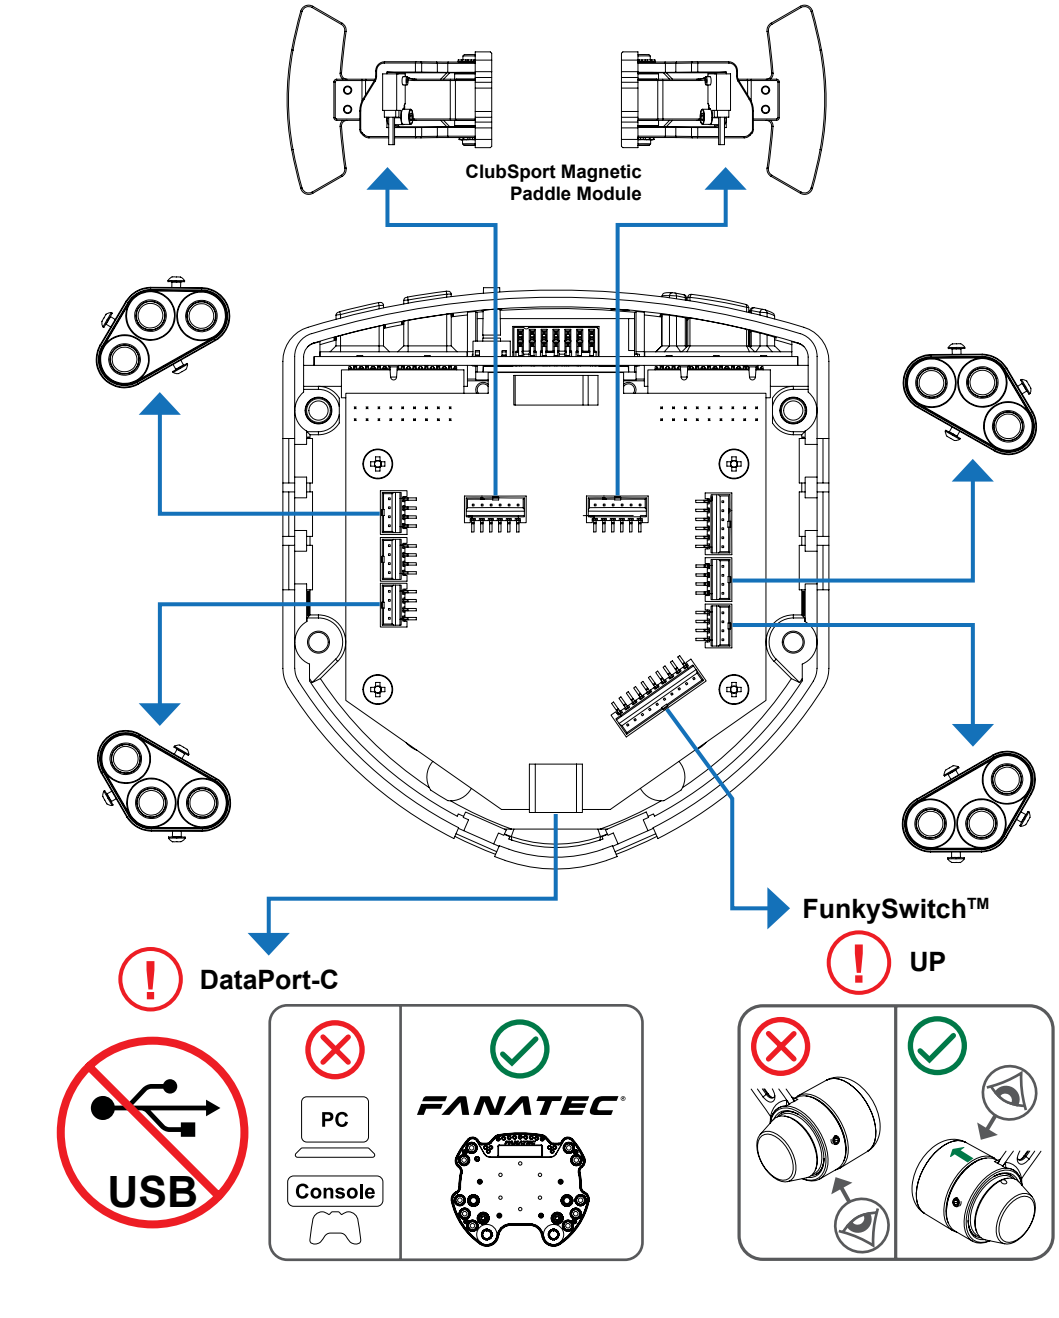

* EN Not included; DE Nicht enthalten; FR Non inclus; ES No incluido; IT Non incluso; PT Não incluso

B QUICK RELEASE ATTACHMENT

C CLUBSPORT BUTTON CLUSTER ADJUSTMENT

D CONNECTIONS

E RIM ATTACHMENT

F CENTRE CALIBRATION

1. Press the center calibration button on the steering wheel.
2. Enter Tuning Menu.
3. Turn the steering wheel to the right.
4. Turn the steering wheel to the left.
5. Exit Tuning Menu.

G SHIFTER CALIBRATION

1. Press the shifter calibration button on the gear shifter.
2. Press the center calibration button on the steering wheel.
3. Press the shifter calibration button on the gear shifter.
4. Press the center calibration button on the steering wheel.
5. Press the shifter calibration button on the gear shifter.
6. Perform for all gears.