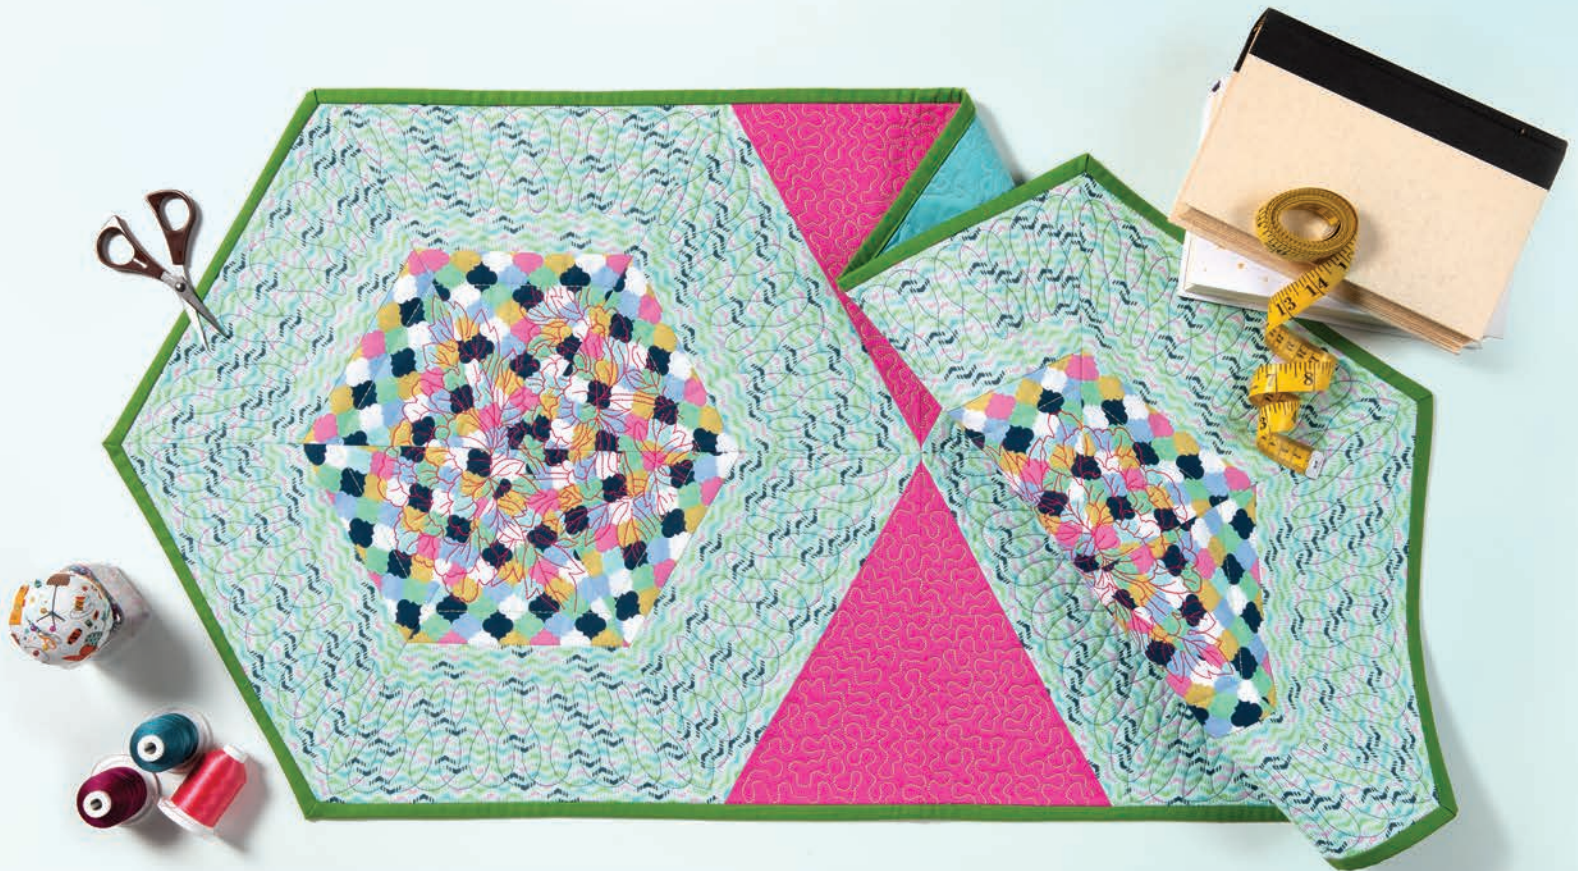

LUMINAIRE INNOV-ÍS
XP1 UPGRADE PREMIUM
PACK II
SAVRXPUGK2

MAGNIFYING
LENS
SAML

QUILT  BROIDERY

Discover a Whole New World of Creativity

The Luminaire 2 Innov-ís XP2 features brilliant new quilting innovations we call 'Quiltbroidery.' Perfect for quilters who want to dabble in embroidery or embroiderers who want to try their hand at quilting. You'll love fabulous features like the Brother-exclusive Hoopnetic Magnetic Sash Frame, 5 built-in hexagon shapes and 5 two-color quilting sash designs, plus a triple stitch option for quilting sash patterns, to let your stitches stand out on your projects. Experience the beauty of 'Quiltbroidery' for yourself.

Fresh Projects for The Season

STELLAIRE

INNOV-IS XE1

Embroidery Only

TOP FEATURES

- My Design Snap Mobile App – turn just about anything into embroidery
- Large embroidery area of 9.5" x 14"
- Built-in LED embroidery pointer
- Large 10.1" built-in high-definition LCD display