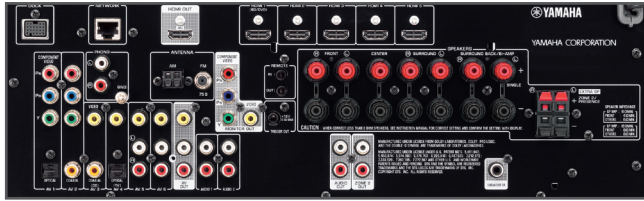

RX-V671

Inputs	
HDMI*1 (Audio Input Assignable*2)	6
Network	1
USB*1	1
Radio Antenna (FM/AM)	1 / 1
Dock Terminal for Optional Dock Accessories	1
Optical Digital	2
Coaxial Digital	2
Analogue Audio*1 (with Phono)	6
Component Video (Audio Input Assignable)	2
Composite Video*1	5

- *1 Including front panel terminals.
- *2 Front HDMI input is not assignable.
- *3 Assignable for surround back L/R to bi-amp (front L/R).
- *4 Extra speaker terminals are assignable to Zone 2 or Presence.

Outputs	
HDMI	1
Analogue Audio	1
Analogue AV	1
Component Video Monitor	1
Composite Monitor	1
Composite AV	1
Speaker (without subwoofer)*1/*4	7ch / 9 ter
Subwoofer	1
Headphone Jack	1

Others	
Zone 2 Audio Out	1
Remote In/Out	1 / 1
+12V/0.1A Trigger Out	1