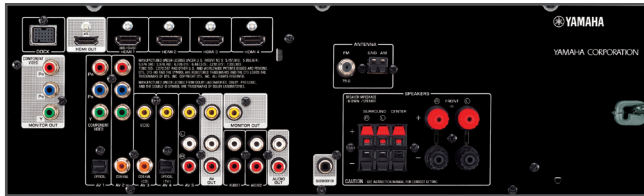

RX-V371

Inputs	
HDMI (Audio Input Assignable)	4
Radio Antenna (FM/AM)	1 / 1
Dock Terminal for Optional Dock Accessories	1
Optical Digital	2
Coaxial Digital	2
Analogue Audio*	4
Component Video (Audio Input Assignable)	2
Composite Video*	4
Audio Mini Jack*	1

- Including front panel terminals.

Outputs	
HDMI	1
Analogue Audio	2
Component Video Monitor	1
Composite Monitor	1
Composite AV	1
Speaker (without subwoofer)	5ch
Subwoofer	1
Headphone Jack	1

หมายเหตุ :

1. รายละเอียดและราคาสินค้าอาจมีการเปลี่ยนแปลงโดยไม่ต้องแจ้งให้ทราบล่วงหน้า
2. สินค้าไม่รวม iPod / iPhone
3. ราคาสินค้ารวมภาษีมูลค่าเพิ่ม 7%

Yamaha's unique technology for the creation of sound fields is capable of powerfully reproducing the three-dimensional environment that movie sound engineers aim to convey, in any audio format from monaural to the latest multi-channel digital surround. It is compatible with DVD and all other A/V sources. Yamaha CINEMA DSP technology has received a patent in the U.S. (Patent No. 5,261,005).