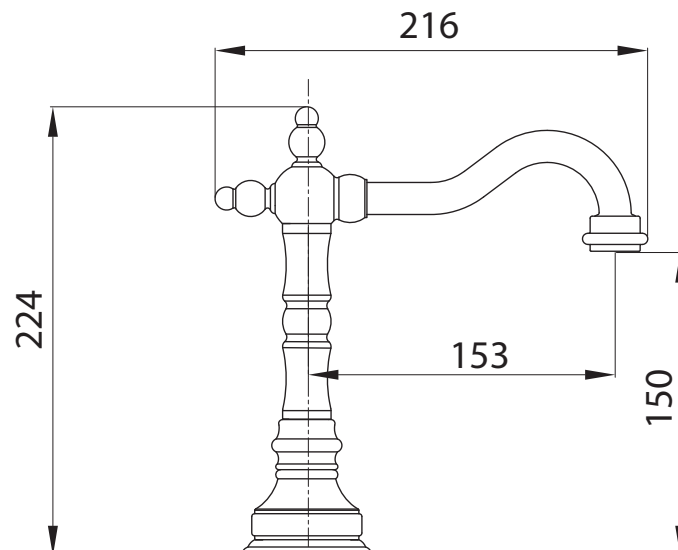

Manufactured by

PARISI