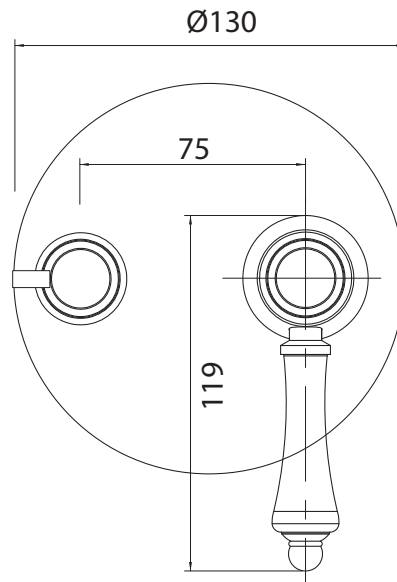

Manufactured by

PARISI