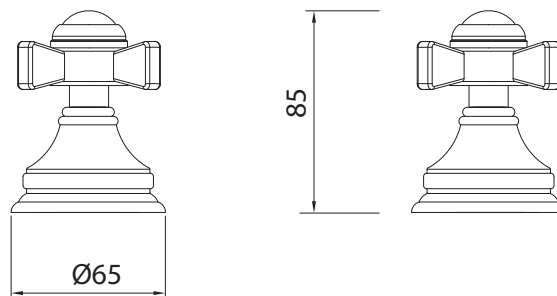

Manufactured by

PARISI