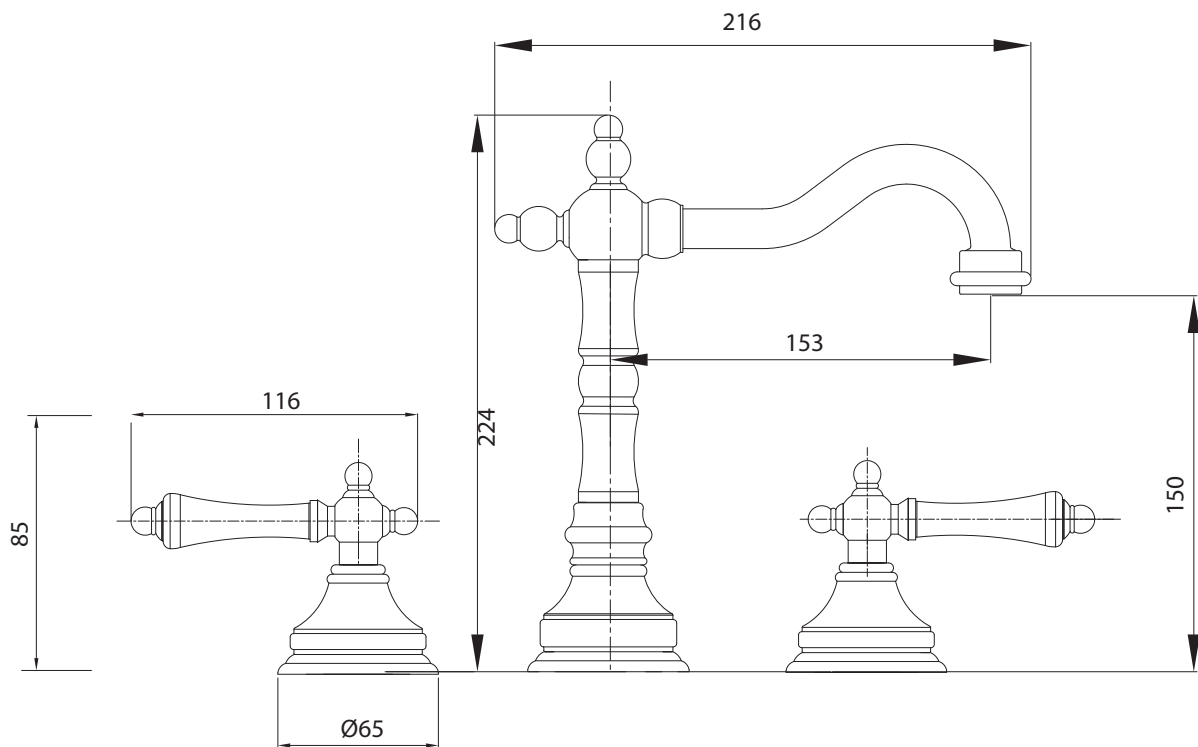

Manufactured by

PARISI