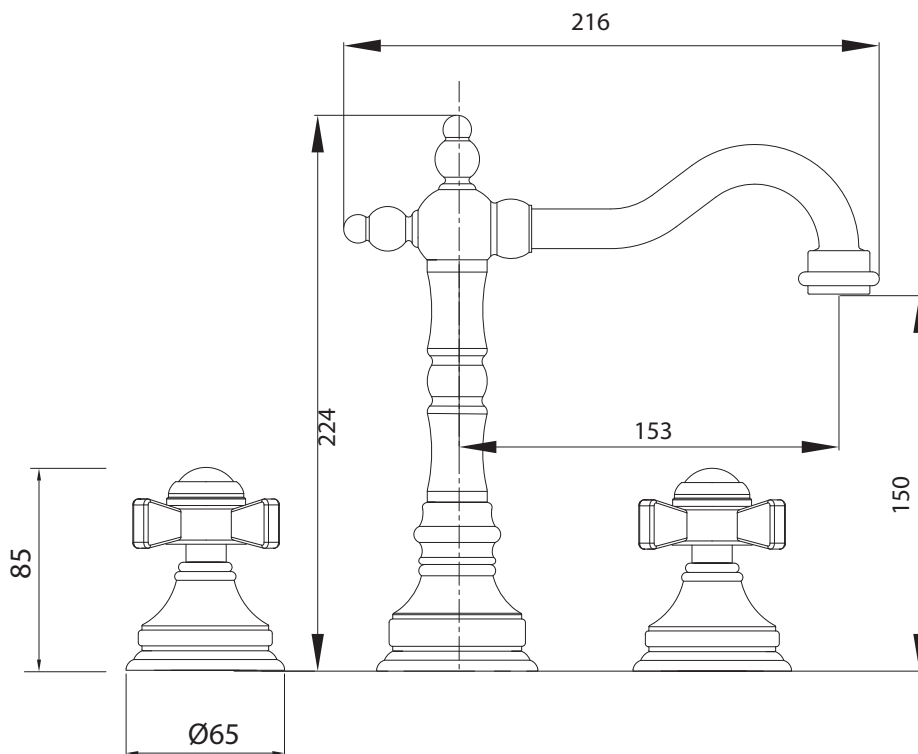

Manufactured by

PARISI