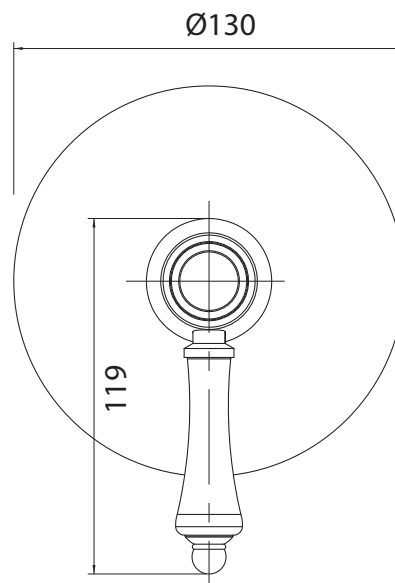

Manufactured by

PARISI