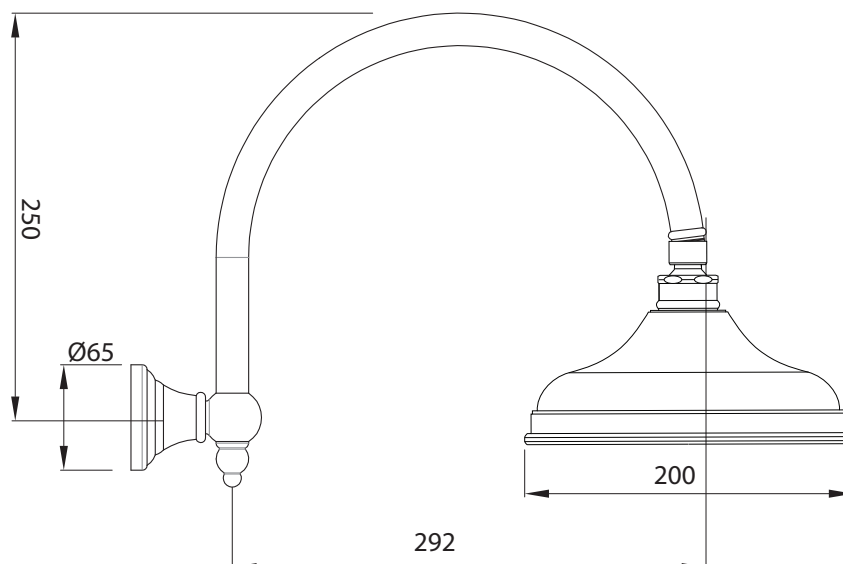

## Hermitage Shower head & curved arm

Product Code: HE.SAH.1WC

### SPECIFICATIONS

Finish:	Chrome
Material:	Brass
Connection:	1/2" female
Installation:	Refer to instructions in packaging

Manufactured by