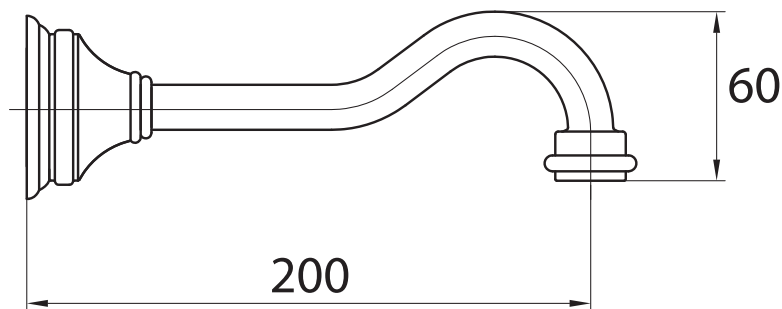

Manufactured by

PARISI