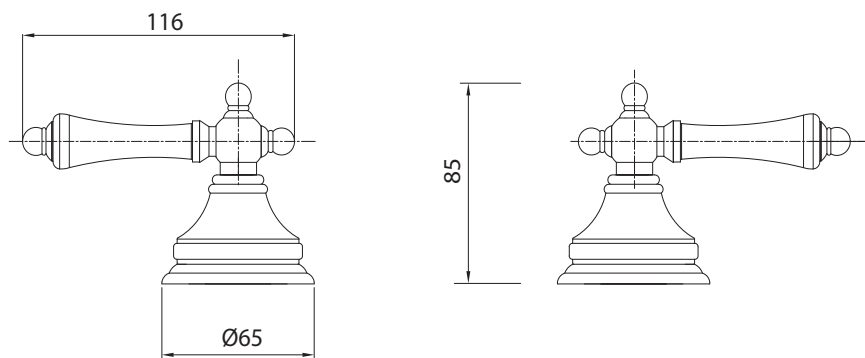

Manufactured by

PARISI