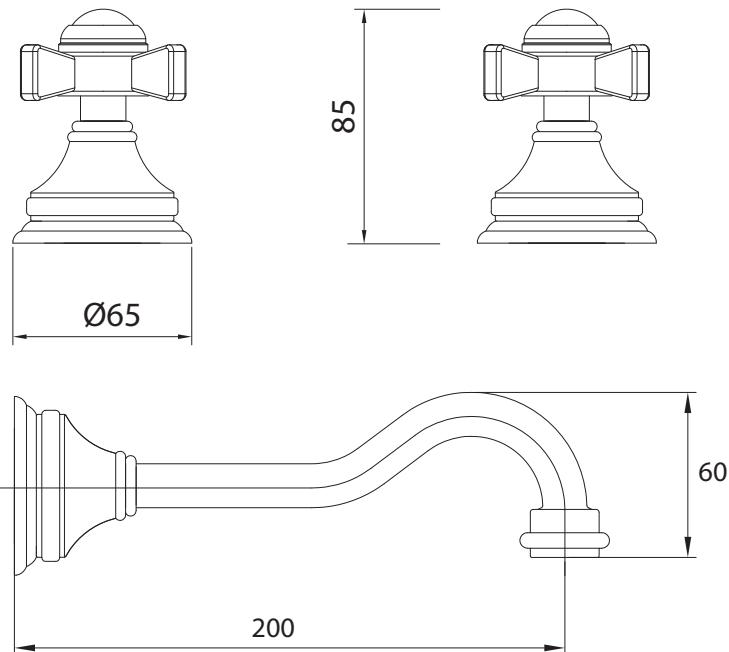

### SPECIFICATIONS

Finish:	Chrome
Material:	Brass
Connection:	1/2" female
Installation:	Refer to instructions in packaging

Manufactured by

### FEATURES

- Chrome or Brushed Nickel plated brass construction
- Cross handle
- 200mm spout
- high performance ceramic control discs
- PARISI 15 year product warranty
- PARISI 5 year labour warranty
- WELS 6 star rated
- Match with Hermitage accessories

### SPECIFICATIONS

Finish: Chrome, Brushed Nickel  
Material: Brass  
Installation: Refer to instructions in packaging  
Connection: 1/2" female spout  
N.B.: Breech piece not supplied

Manufactured by

PARISI