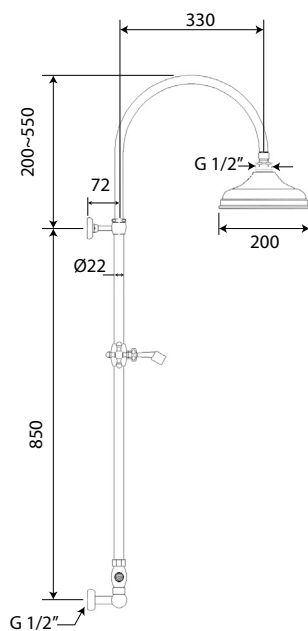

Hermitage Shower Column with diverter

Product Code: HE.08-D2W

The Hermitage Wall Mounted Shower Column will lift the feel of any bathroom. Contemporary European design, yet with a clear presence, this shower column will perfectly complement all bathroom styles.

FEATURES

- Chrome plated brass construction
- Sliding rail
- 1.2m metal hose (stretches to 1.5m)
- M & F inlet included
- 1/2" Male water connection to rail
- Hermitage handshower and shower head
- Built in diverter
- Dual overhead & hand shower function
- PARISI 15 year product warranty
- PARISI 5 year labour warranty
- WELS 3 star rated, 9L/min

SPECIFICATIONS

Finish:	Chrome
Material:	Brass
Inlet:	Bottom fixing point water inlet
Installation:	Refer to instructions in packaging
Packaging:	Wall fixings supplied

Manufactured by

PARISI