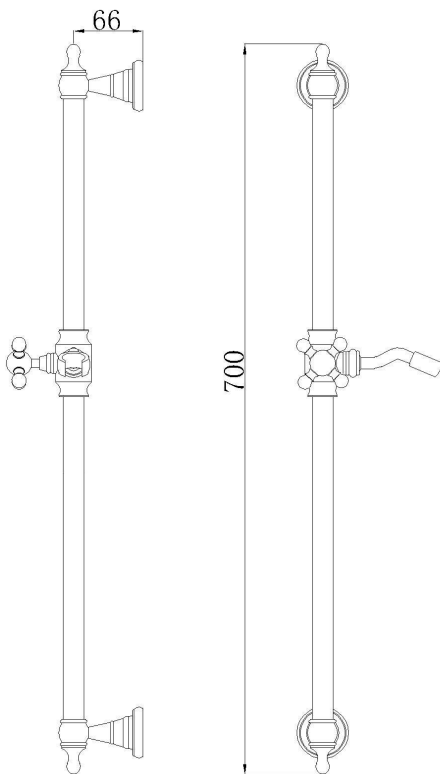

Manufactured by

PARISI