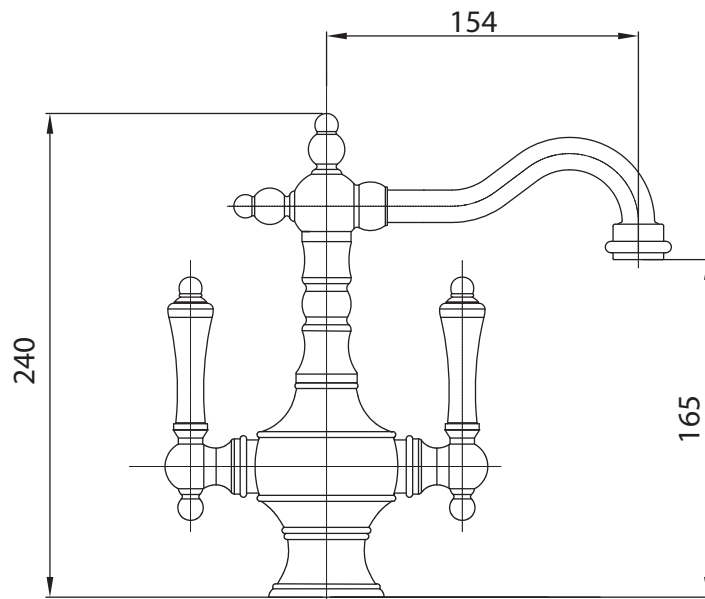

Manufactured by

PARISI