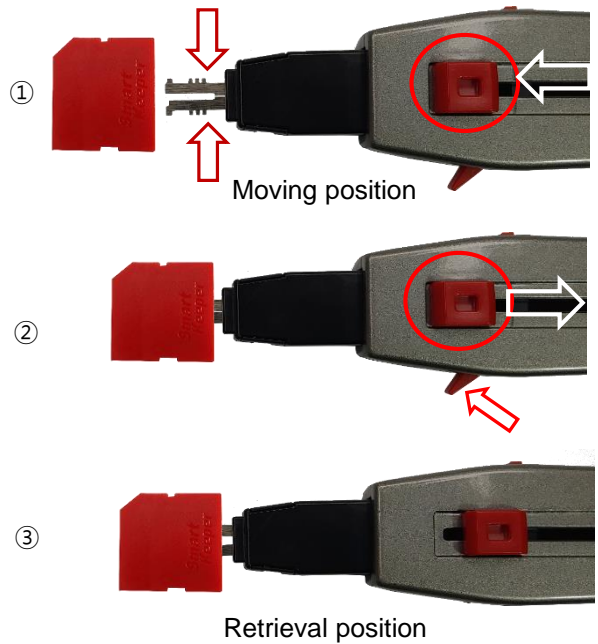

User Manual for
 USB PORT LOCK [CSK-UL10], USB TYPE B PORT LOCK [CSK-BUL10],
 FIBER OPTIC MODULE LOCK [CSK-FO10], SD PORT LOCK [CSK-SDD10]
 HDMI Port Lock [CSK-HMD10], E-SATA Port Lock [CSK-ETD10], CF Port Lock [CSK-CFD10]
 DISPLAY PORT Lock [CSK-DLD10]

1. Applicable products

2. Key insertion direction and depth (per product)

- See images below for key direction and insertion depth
- For proper orientation, Smart Keeper logos always faces up on both the key as well as the lock

- For proper orientation, Smart Keeper logos always face up.

3. How to install (refer to Lock Key user guide)

4. Example Installation and Removal