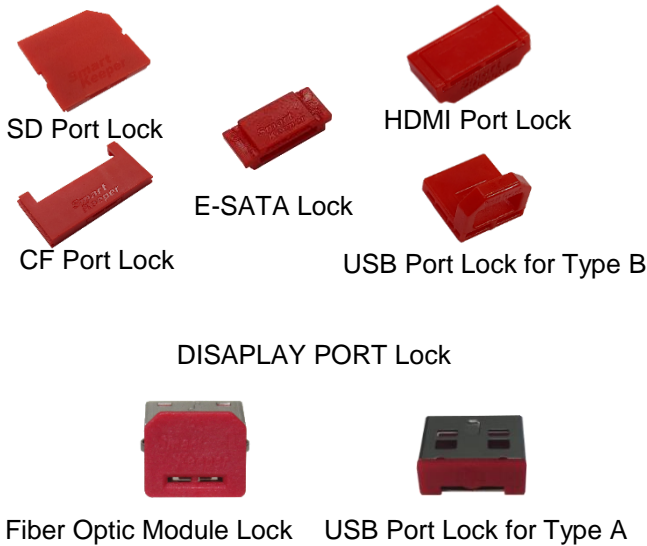

User Manual for
 USB PORT LOCK [CSK-UL10], USB TYPE B PORT LOCK [CSK-BUL10],
 FIBER OPTIC MODULE LOCK [CSK-FO10], SD PORT LOCK [CSK-SDD10]
 HDMI Port Lock [CSK-HMD10], E-SATA Port Lock [CSK-ETD10], CF Port Lock [CSK-CFD10]
 DISPLAY PORT Lock [CSK-DLD10]

1. Applicable products

2. Key insertion direction and depth (per product)

- See images below for key direction and insertion depth
- For proper orientation, Smart Keeper logos always faces up on both the key as well as the lock

- For proper orientation, Smart Keeper logos always face up.

3. How to install (refer to Lock Key user guide)

4. Example Installation and Removal