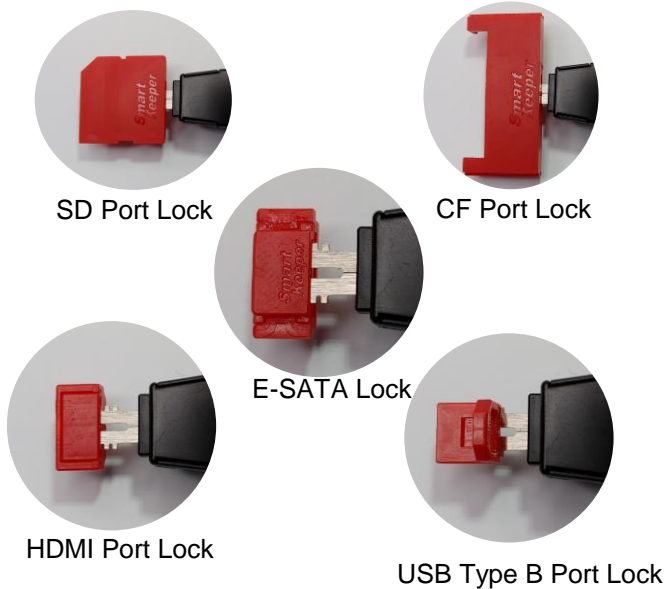

User Manual for
 USB PORT LOCK [CSK-UL10], USB TYPE B PORT LOCK [CSK-BUL10],
 FIBER OPTIC MODULE LOCK [CSK-FO10], SD PORT LOCK [CSK-SDD10]
 HDMI Port Lock [CSK-HMD10], E-SATA Port Lock [CSK-ETD10], CF Port Lock [CSK-CFD10]
 DISPLAY PORT Lock [CSK-DLD10]

1. Applicable products

2. Key insertion direction and depth (per product)

- See images below for key direction and insertion depth
- For proper orientation, Smart Keeper logos always faces up on both the key as well as the lock

- For proper orientation, Smart Keeper logos always face up.

3. How to install (refer to Lock Key user guide)

4. Example Installation and Removal