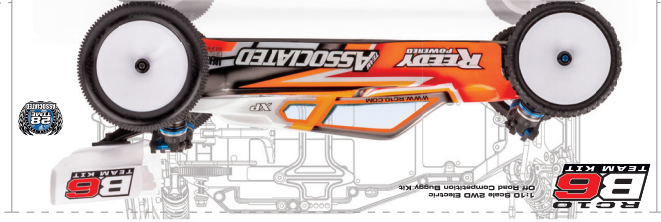

RC10 B6 TEAM KIT
1:10 Scale 2WD Electric Off Road Competition Buggy Kit

RC10 B6 TEAM KIT Specifications

Scale	1:10
Type	Electric
Power	200
Motor	200 (200)
Length	140
Width	140
Height	140
Weight	140
Material	Plastic
Assembly	Easy

TEAM ASSOCIATED
RC10.COM World Champion R/C Cars

RC10 B6 TEAM KIT
1:10 Scale 2WD Electric Off Road Competition Buggy Kit

RC10B Components	RC10B Construction	RC10B Operation
RC10B Components	RC10B Construction	RC10B Operation

RC10.COM
World Champion R/C Cars