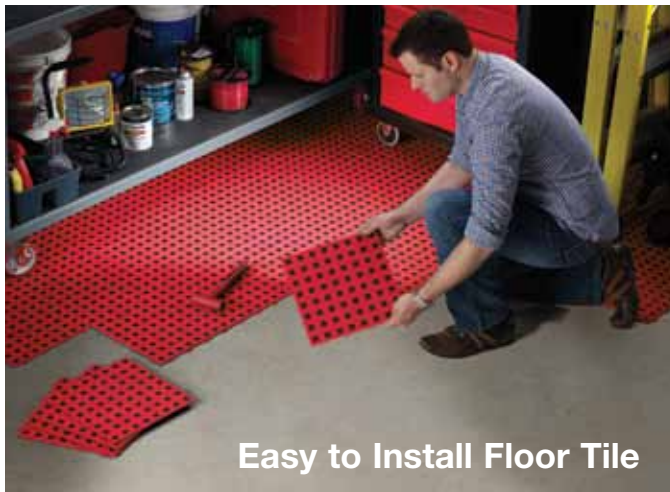

EASILY ASSEMBLED BY HAND!

WeatherTech® TF™ (TechFloor™) is the first modular floor tile system to offer TWO distinctly different materials molded into ONE tile.

Our revolutionary TwoShot™ process (patent pending) produces an extremely rugged and low profile (slightly over 1/4") durable plastic tile with attractive raised TractionSquares™ for wet-or-dry non-slip use. Soft touch underside offers incredible grip to virtually any floor.

Available in 6 tile sizes and 5 border options to allow fast wall-to-wall installation typically without the need to cut or trim.

Easily assembled and disassembled by hand using a snap together loop & tab system (patent pending). No professional installation or special tools required!

Multi-Use

Designed to withstand the daily wear and tear of virtually any floor:

- Garage
- Laundry Room
- Pool Area
- Deck/Patio
- Workout Room
- Race Track
- Porch
- Shop
- Kids' Play Area
- Basement
- Mud Room
- Trade Show

Easy to Install Floor Tile