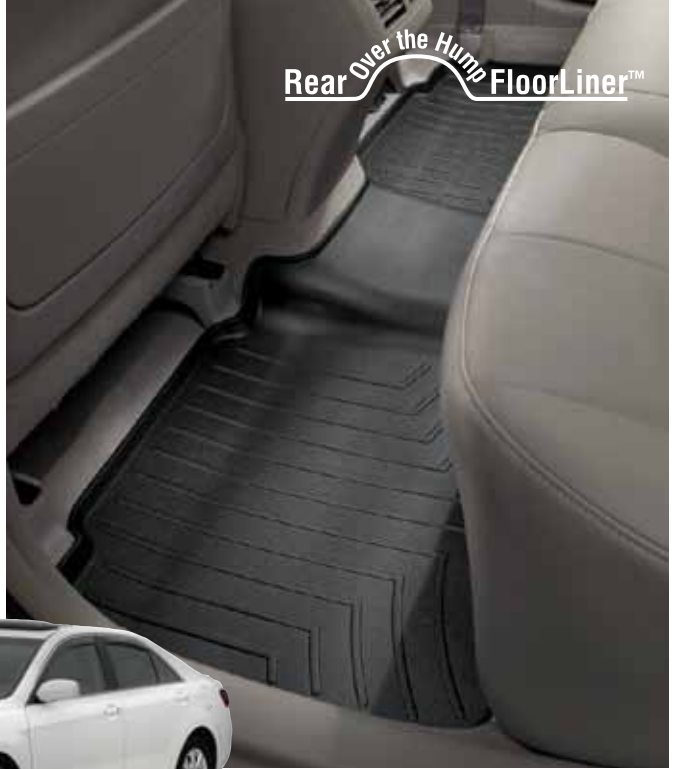

TOYOTA CAMRY