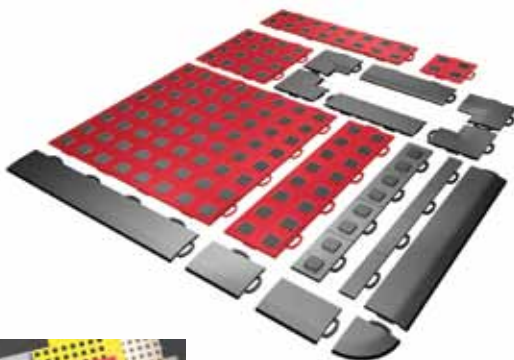

Available in a variety of colors, borders available only in black

TechFloor™ Tile System Components

Floor Tiles	Trim Tiles	Borders	Border Corners
12" X 12"	3/4" X 12"	2" X 3" with tabs	Inside Tab-Tab
6" X 6"	1 1/2" X 12"	2" X 6" with tabs	Inside Tab-Loop
3" X 3"		2" X 12" with tabs	Inside Loop-Loop
3" X 12" Left Loop		2" X 3" with loops	Inside Loop-Tab
3" X 12" Right Loop		2" X 6" with loops	2" X 2" Border Corner
		2" X 12" with loops	

Proudly Designed,
Engineered and
Manufactured with
American made
Tooling in the USA