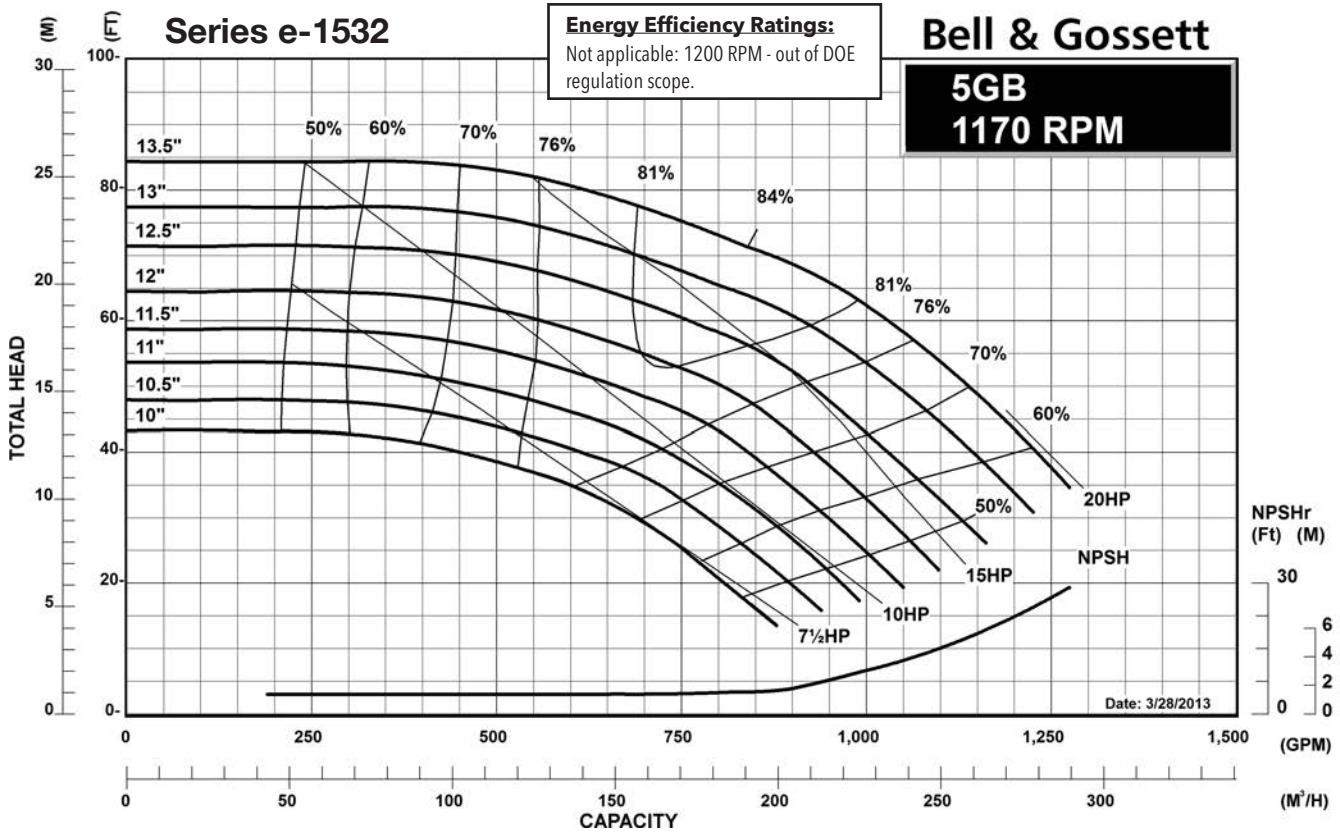

1200 RPM PUMP CURVES

A - Size Curves	17
B - Size Curves	21
E - Size Curves	25
G - Size Curves	28

3600 RPM PUMP CURVES

A - Size Curves	31
B - Size Curves	35

Centrifugal Pump Energy Efficiency Information

The U.S. Department of Energy introduced Pump Energy Conservation Standards in January of 2016. These standards apply to five styles of clean water pumps in 1800 and 3600 nominal motor speeds. Pump manufacturers must sell only compliant products after January 27, 2020. Compliant products have Pump Energy Indexes (PEI) equal to or below 1.0 either in Constant Load (CL) or Variable Load (VL) applications.

For more information, visit <http://bellgossett.com/e-series-pumps/#> or <http://er.pumps.org/ratings/home>

Xylem |'zīləm|

- 1) The tissue in plants that brings water upward from the roots;
- 2) a leading global water technology company.