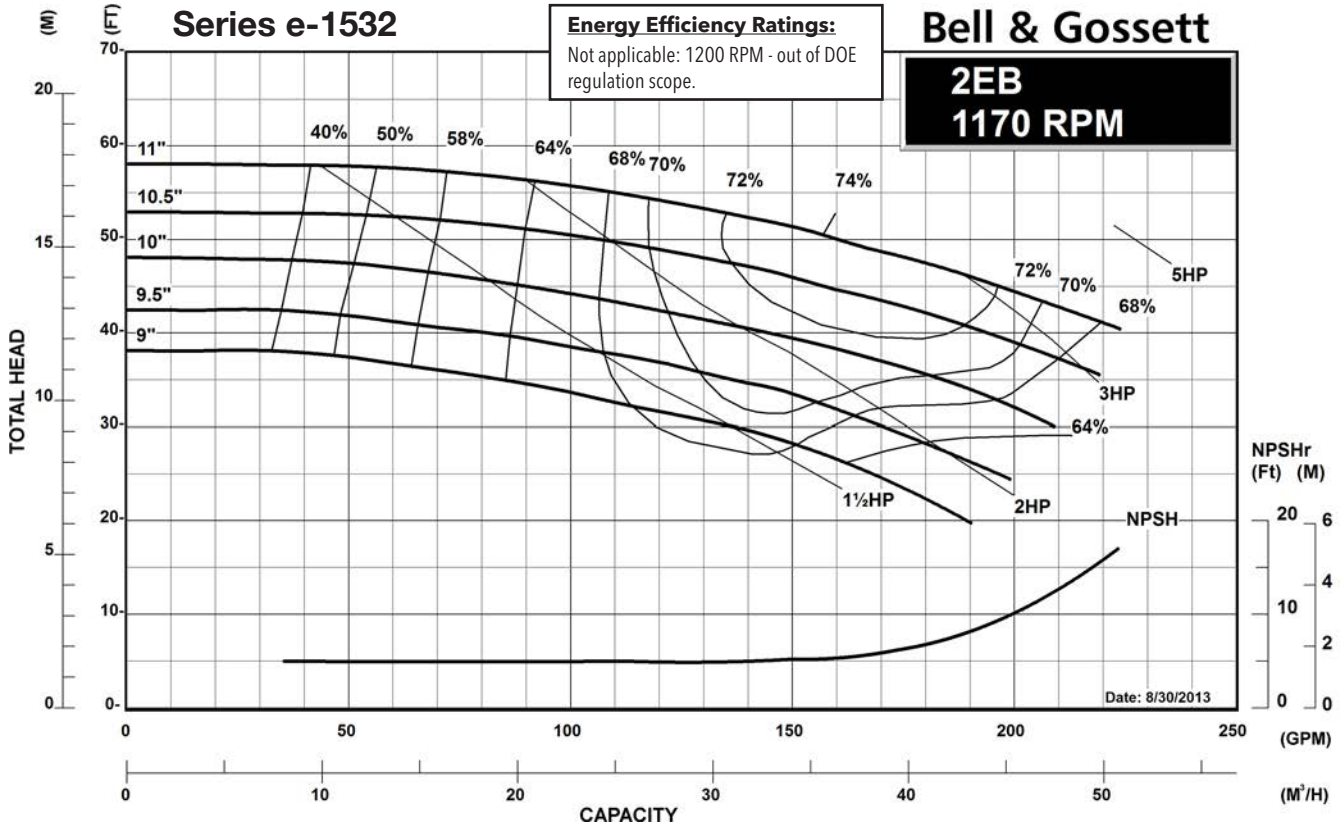

1200 RPM PUMP CURVES

A - Size Curves	17
B - Size Curves	21
E - Size Curves	25
G - Size Curves	28

3600 RPM PUMP CURVES

A - Size Curves	31
B - Size Curves	35

Centrifugal Pump Energy Efficiency Information

The U.S. Department of Energy introduced Pump Energy Conservation Standards in January of 2016. These standards apply to five styles of clean water pumps in 1800 and 3600 nominal motor speeds. Pump manufacturers must sell only compliant products after January 27, 2020. Compliant products have Pump Energy Indexes (PEI) equal to or below 1.0 either in Constant Load (CL) or Variable Load (VL) applications.

For more information, visit <http://bellgossett.com/e-series-pumps/#> or <http://er.pumps.org/ratings/home>

Xylem |'zīləm|

- 1) The tissue in plants that brings water upward from the roots;
- 2) a leading global water technology company.