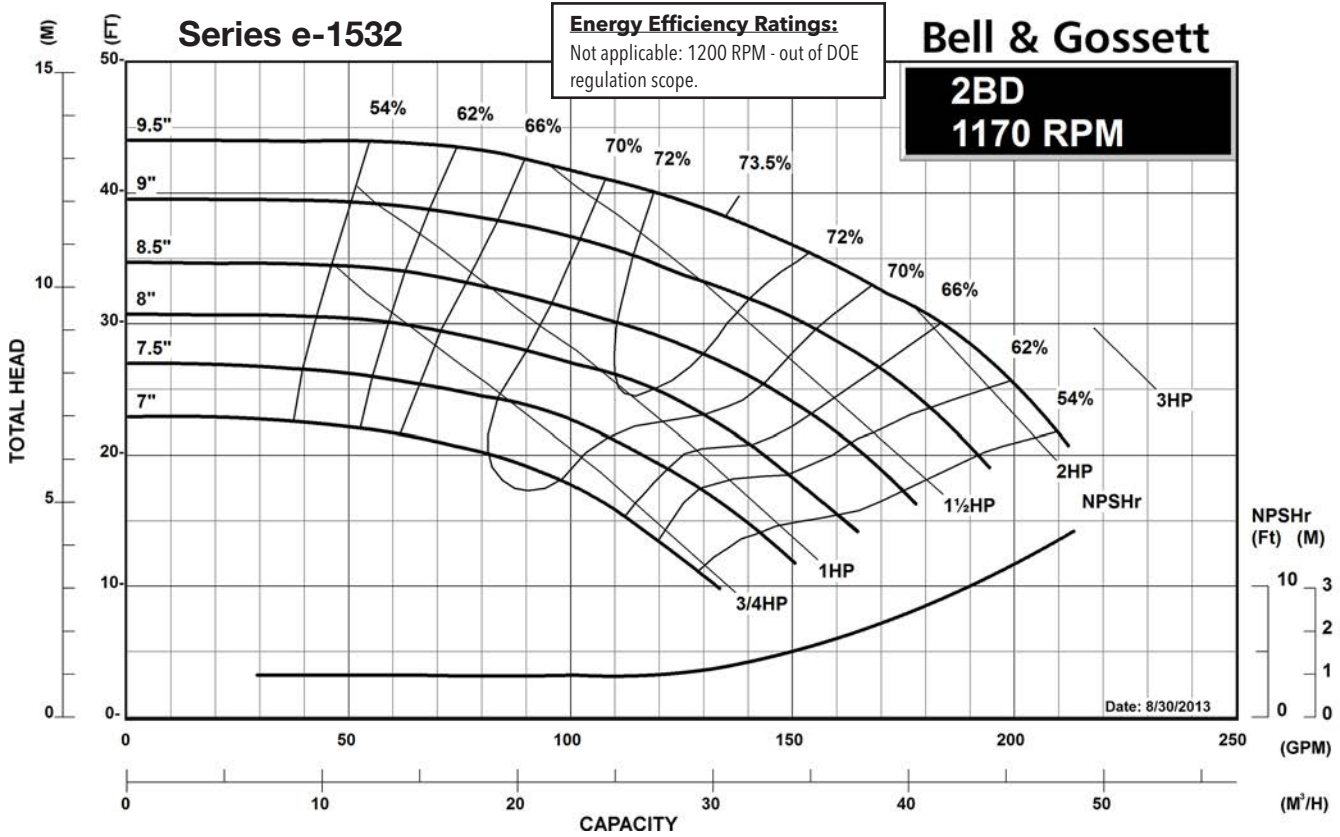

1200 RPM PUMP CURVES

A - Size Curves	17
B - Size Curves	21
E - Size Curves	25
G - Size Curves	28

3600 RPM PUMP CURVES

A - Size Curves	31
B - Size Curves	35

Centrifugal Pump Energy Efficiency Information

The U.S. Department of Energy introduced Pump Energy Conservation Standards in January of 2016. These standards apply to five styles of clean water pumps in 1800 and 3600 nominal motor speeds. Pump manufacturers must sell only compliant products after January 27, 2020. Compliant products have Pump Energy Indexes (PEI) equal to or below 1.0 either in Constant Load (CL) or Variable Load (VL) applications.

For more information, visit <http://bellgossett.com/e-series-pumps/#> or <http://er.pumps.org/ratings/home>

Xylem |'zīləm|

- 1) The tissue in plants that brings water upward from the roots;
- 2) a leading global water technology company.