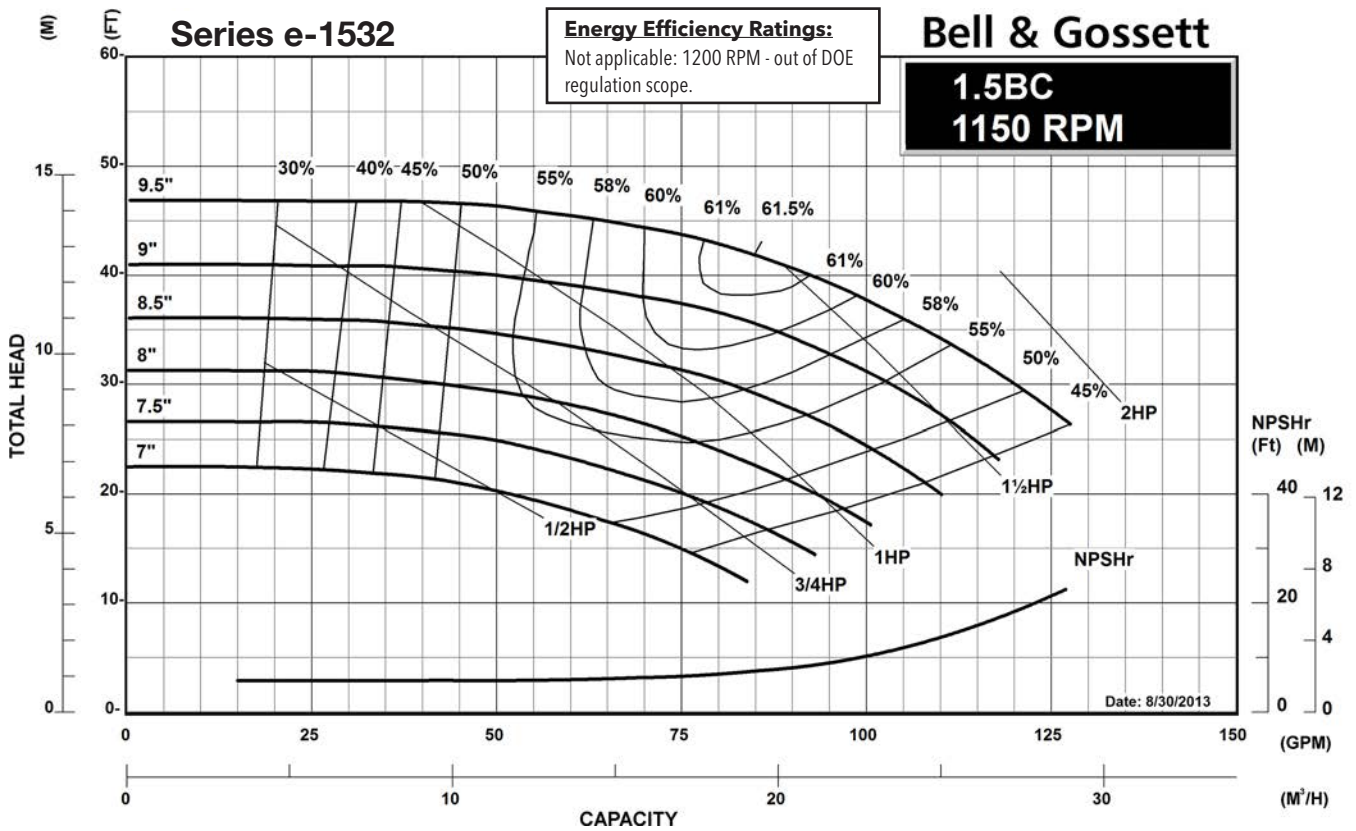

1200 RPM PUMP CURVES

A - Size Curves	17
B - Size Curves	21
E - Size Curves	25
G - Size Curves	28

3600 RPM PUMP CURVES

A - Size Curves	31
B - Size Curves	35

Centrifugal Pump Energy Efficiency Information

The U.S. Department of Energy introduced Pump Energy Conservation Standards in January of 2016. These standards apply to five styles of clean water pumps in 1800 and 3600 nominal motor speeds. Pump manufacturers must sell only compliant products after January 27, 2020. Compliant products have Pump Energy Indexes (PEI) equal to or below 1.0 either in Constant Load (CL) or Variable Load (VL) applications.

For more information, visit <http://bellgossett.com/e-series-pumps/#> or <http://er.pumps.org/ratings/home>

Xylem |'zīləm|

- 1) The tissue in plants that brings water upward from the roots;
- 2) a leading global water technology company.