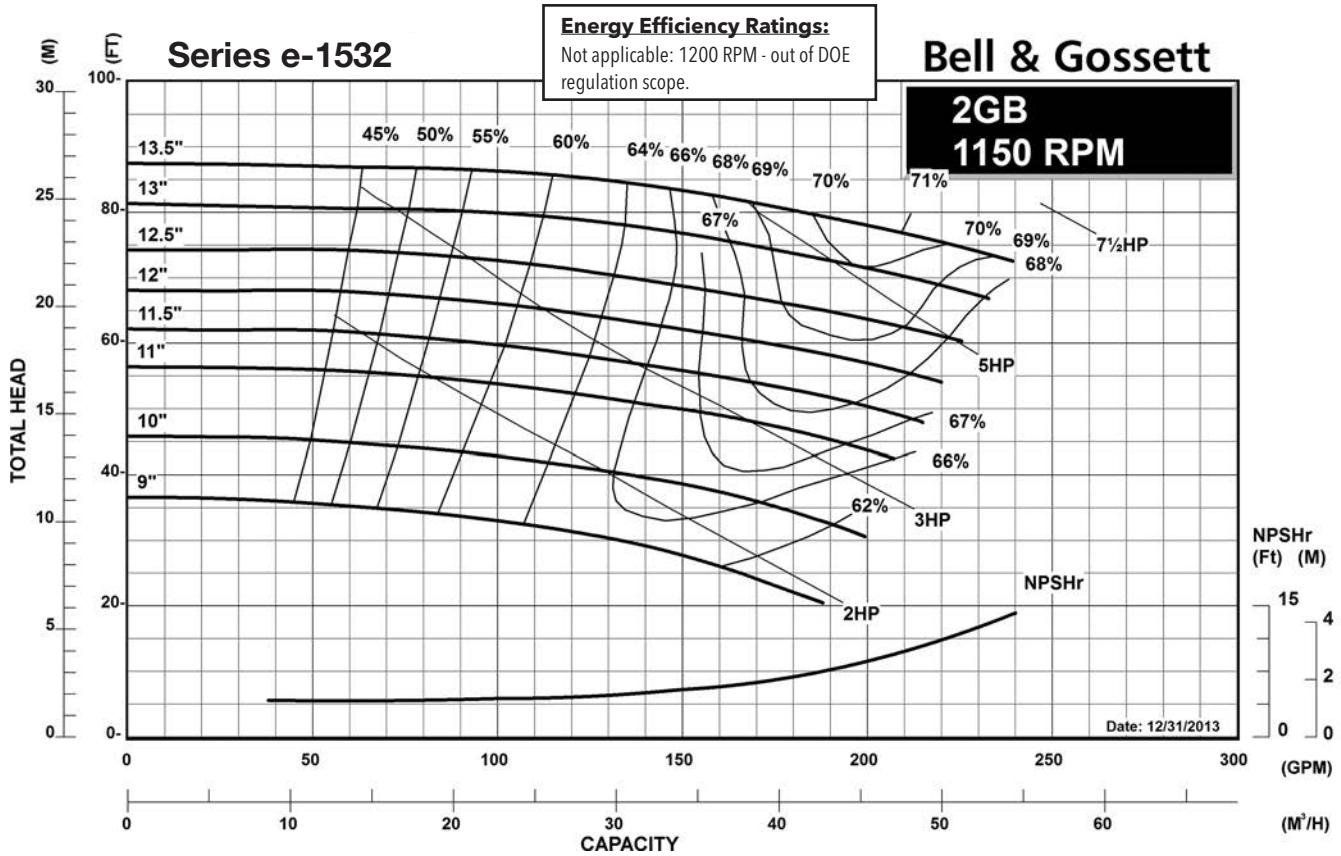

1200 RPM PUMP CURVES

A - Size Curves	17
B - Size Curves	21
E - Size Curves	25
G - Size Curves	28

3600 RPM PUMP CURVES

A - Size Curves	31
B - Size Curves	35

Centrifugal Pump Energy Efficiency Information

The U.S. Department of Energy introduced Pump Energy Conservation Standards in January of 2016. These standards apply to five styles of clean water pumps in 1800 and 3600 nominal motor speeds. Pump manufacturers must sell only compliant products after January 27, 2020. Compliant products have Pump Energy Indexes (PEI) equal to or below 1.0 either in Constant Load (CL) or Variable Load (VL) applications.

For more information, visit <http://bellgossett.com/e-series-pumps/#> or <http://er.pumps.org/ratings/home>

Xylem |'zīləm|

- 1) The tissue in plants that brings water upward from the roots;
- 2) a leading global water technology company.