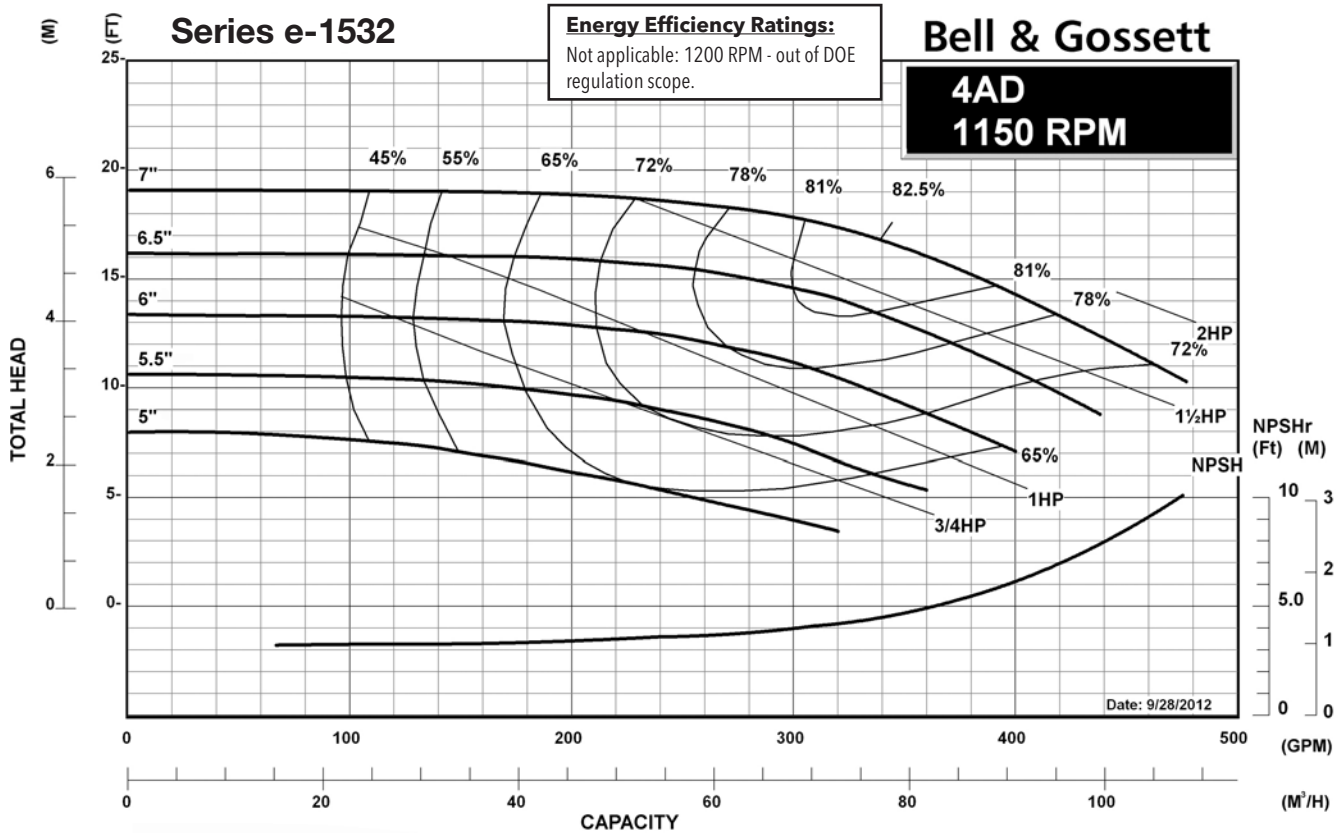

1200 RPM PUMP CURVES

A - Size Curves	17
B - Size Curves	21
E - Size Curves	25
G - Size Curves	28

3600 RPM PUMP CURVES

A - Size Curves	31
B - Size Curves	35

Centrifugal Pump Energy Efficiency Information

The U.S. Department of Energy introduced Pump Energy Conservation Standards in January of 2016. These standards apply to five styles of clean water pumps in 1800 and 3600 nominal motor speeds. Pump manufacturers must sell only compliant products after January 27, 2020. Compliant products have Pump Energy Indexes (PEI) equal to or below 1.0 either in Constant Load (CL) or Variable Load (VL) applications.

For more information, visit <http://bellgossett.com/e-series-pumps/#> or <http://er.pumps.org/ratings/home>

Xylem |'zīləm|

- 1) The tissue in plants that brings water upward from the roots;
- 2) a leading global water technology company.