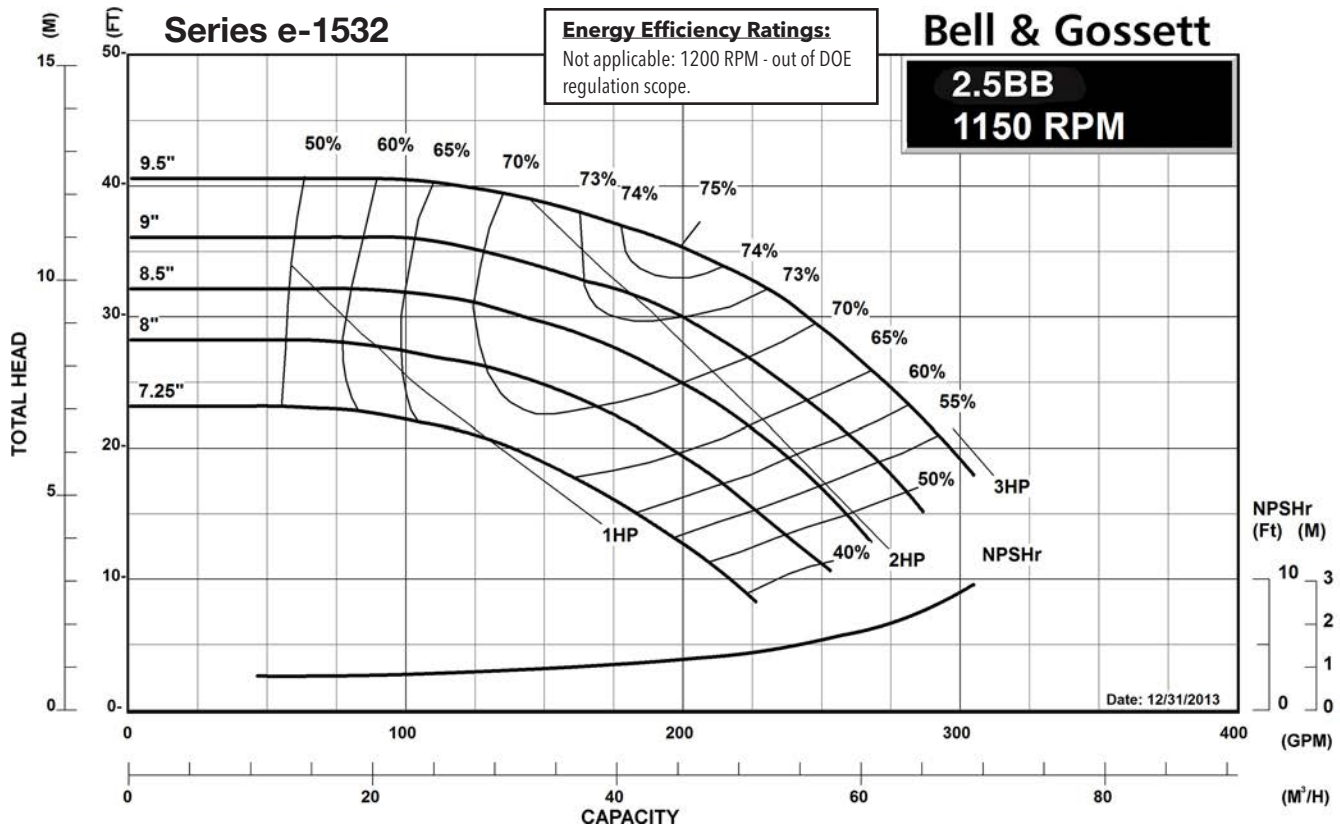

1200 RPM PUMP CURVES

A - Size Curves	17
B - Size Curves	21
E - Size Curves	25
G - Size Curves	28

3600 RPM PUMP CURVES

A - Size Curves	31
B - Size Curves	35

Centrifugal Pump Energy Efficiency Information

The U.S. Department of Energy introduced Pump Energy Conservation Standards in January of 2016. These standards apply to five styles of clean water pumps in 1800 and 3600 nominal motor speeds. Pump manufacturers must sell only compliant products after January 27, 2020. Compliant products have Pump Energy Indexes (PEI) equal to or below 1.0 either in Constant Load (CL) or Variable Load (VL) applications.

For more information, visit <http://bellgossett.com/e-series-pumps/#> or <http://er.pumps.org/ratings/home>

Xylem |'zīləm|

- 1) The tissue in plants that brings water upward from the roots;
- 2) a leading global water technology company.