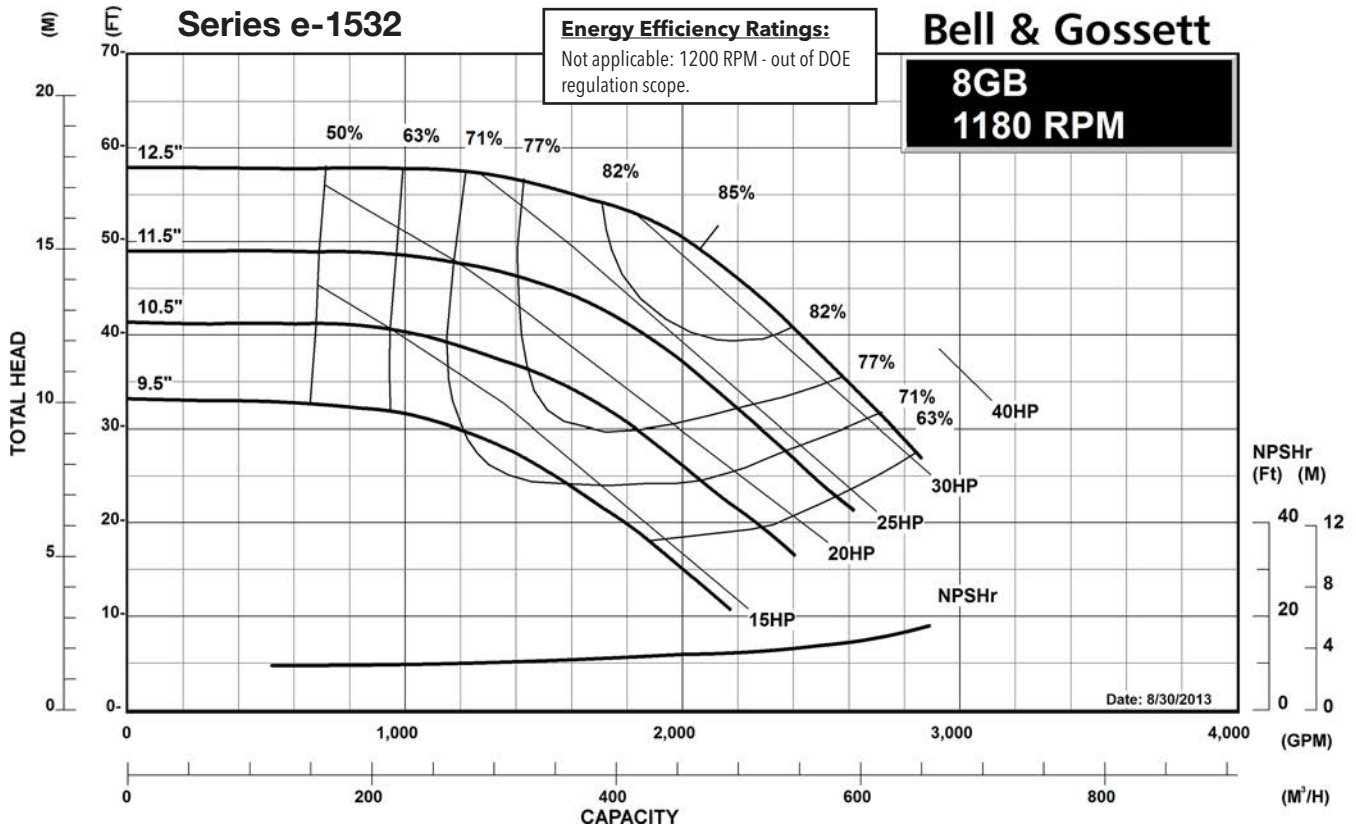

1200 RPM PUMP CURVES

A - Size Curves	17
B - Size Curves	21
E - Size Curves	25
G - Size Curves	28

3600 RPM PUMP CURVES

A - Size Curves	31
B - Size Curves	35

Centrifugal Pump Energy Efficiency Information

The U.S. Department of Energy introduced Pump Energy Conservation Standards in January of 2016. These standards apply to five styles of clean water pumps in 1800 and 3600 nominal motor speeds. Pump manufacturers must sell only compliant products after January 27, 2020. Compliant products have Pump Energy Indexes (PEI) equal to or below 1.0 either in Constant Load (CL) or Variable Load (VL) applications.

All Bell & Gossett Centrifugal Pump products already comply with U.S. Department of Energy Pump Energy Conservation Standards and Hydraulic Institute Standards for Energy Ratings. Specific PEI and ER data is shown on each pump performance curve where applicable and on the pump nameplate.

For more information, visit <http://bellgossett.com/e-series-pumps/#> or <http://er.pumps.org/ratings/home>

Xylem |'zīləm|

- 1) The tissue in plants that brings water upward from the roots;
- 2) a leading global water technology company.