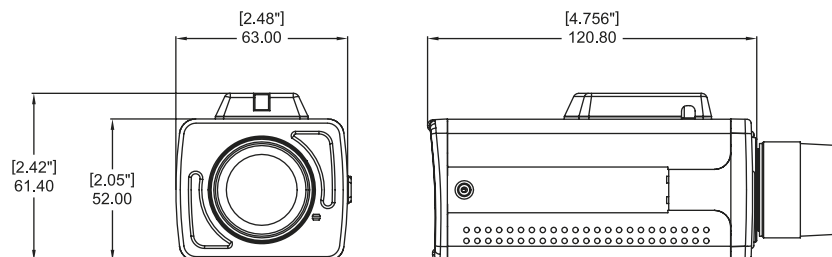

DIMENSION DIAGRAM

Unit: mm [inch]

CAM-5301/CAM-5321

PRODUCT SPECIFICATION

		CAM-5301	CAM-5321
Image	Device	SONY SuperHAD CCD	SONY EXviewHAD CCD
	Size	1/3 inch	
	Effective Pixels (HxV)	811 x 508 (NTSC); 795 x 596 (PAL)	
	Horizontal Resolution	480 TVL	
Min. scene Illumination	Color	0.15 Lux at F1.2 (30 IRE, SAGC)	Color mode automatically switched to B/W mode under 4 Lux
	B/W	N/A	0.05 Lux at F1.2 (30 IRE, SAGC)
	IR Sensitivity	N/A	from 700nm to 1100nm
Lens	Lens Mount	C / CS (with adaptor)	
Synchronization	Sync. System	Internal	
Day/Night Functions	Mechanical IR Cut Filter	N/A	Yes
Functions	Motion Detection	Yes (3 windows)	
	Electronic Shutter	AES On: 1/60 ~ 1/100,000 sec. (NTSC); AES Off: 1/60 sec. (NTSC); AES On: 1/50 ~ 1/100,000 sec. (PAL); AES Off: 1/50 sec. (PAL)	
	BLC	On / Off (switchable)	
	AGC	On / Off (switchable)	On / Off (switchable) Turning off AGC will disable D&N function
	White Balance	AWB / PWB (switchable)	
	Flickerless	On / Off (switchable)	
	Auto Iris Control	Video / DC (switchable)	
S/N Ratio	S/N Ratio	Better than 50 dB (AGC off)	
Video (Compression)	Compression	MPEG-4 ASP compliant	
	Picture Resolution	Full D1 (720 x 480 in NTSC, 720 x 576 in PAL); CIF (352 x 240 in NTSC, 352 x 288 in PAL); QCIF (160 x 112 in NTSC, 176 x 144 in PAL)	
	Bit Rate	28 K ~ 3 M bps	
	Image Frame Rate	30 fps at full D1 resolution (NTSC); 25 fps at full D1 resolution (PAL)	
	Multi-stream	Up to 4 configurable frame rate/bit rate streams for preview and recording	
Video Output	Composite Output	CVBS, 1.0Vp-p with 75 Ω loading, BNC connector	
Alarm	Input	1, TTL, terminal block	
	Output	1, TTL, terminal block	
External I/O	Reset Button	Factory default	
	LED	System status	
Network	LAN Port	Ethernet(10/100Base-T), RJ-45 connector	
	WAN Port	Ethernet(10/100Base-T), RJ-45 connector	
	Protocol	TCP, UDP, IP, HTTP, DHCP, PPPoE, RTP, RTSP, FTP, SMTP, DNS, DDNS, NTP, ICMP, IGMP, ARP	
Software	Web Browser	Microsoft Internet Explorer 6.0 or above	
	SDK	ACTi SDK-10000	
	Security	Password Protection : configured by the administrator	
Operating	Temperature	5°C~50°C (40°F~122°F)	
Power	Power Requirement	PoE (IEEE802.3af) with Class 3 (CAM-5301)	PoE (IEEE802.3af) with Class 3 (CAM-5321)
	Power Consumption	6.84W (DC12V) 7.68W (PoE)	6.96W (DC12V) 8.16W (PoE)
Physical	Dimensions (WxHxD)	63 mm x 52 mm x 120 mm (2.48" x 2.05" x 4.76")	
	Weight	450 g (0.99 lb)	