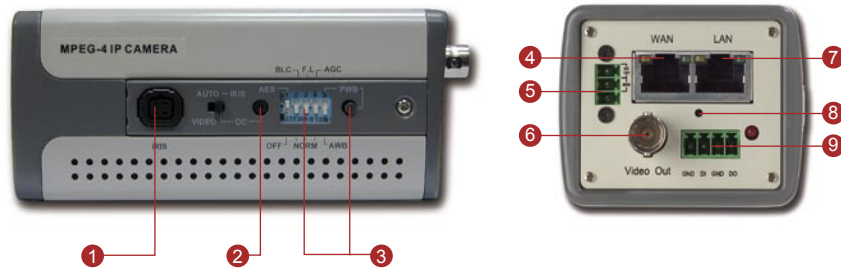

MPEG-4 Real-time Network Streaming IP Camera

CAM-5301/CAM-5321

* The lens is not included.

- 1/3" Sony SuperHAD / EXviewHAD CCD
- Day and night function with Mechanical IR Cut Filter (CAM-5321)
- 0.15 Lux (ACM-5301) / 0.05 Lux (ACM-5321) at F1.2
- Backlight Compensation, Auto Iris Control, Auto White Balance supported
- MPEG-4 ASP compression
- CIF up to Full D1 resolution at 30/25 FPS
- Multi-stream with variable frame rate in the same compression
- Hardware motion detection, Digital Input/Output
- Fail-over network protection and QoS enabled (L3) video streaming
- Hybrid analog and ethernet video output with 480 TV lines
- DC 12 V or Power over Ethernet (IEEE 802.3af) supported