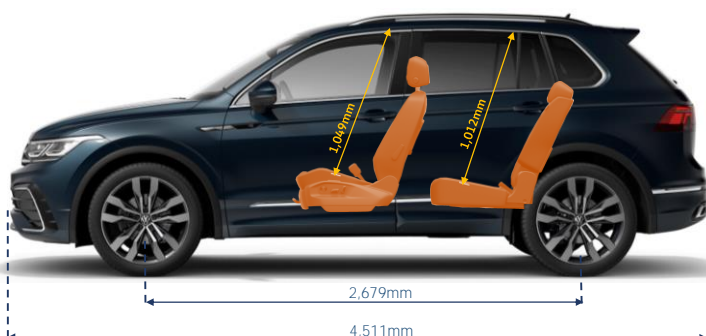

Technical Data	TSI Life 2WD	TSI R-Line 2WD	TSI Style 4WD	TSI R-Line 4WD
Engine Type	4-Cylinder inline Turbo Petrol	4-Cylinder inline Turbo Petrol	4-Cylinder inline Turbo Petrol	4-Cylinder inline Turbo Petrol
Fuel Type	Petrol (Minimum 95 RON)	Petrol (Minimum 95 RON)	Petrol (Minimum 95 RON)	Petrol (Minimum 95 RON)
Cubic Capacity (cc)	1,395	1,395	1,984	1,984
Maximum Power (kW) @ rpm	110kW (5,000-6,000)	110kW (5,000-6,000)	132kW (3,940-6,000)	162kW (4,500-6,200)
Maximum Torque (Nm) @ rpm	250Nm (1,500-3,500)	250Nm (1,500-3,500)	320Nm (1,500-3,940)	350Nm (1,500 - 4,400)
Drivetrain	Front Wheel Drive	Front Wheel Drive	4MOTION All Wheel Drive	4MOTION All Wheel Drive
Transmission	6 Speed DSG with sport mode and Tiptronic function	6 Speed DSG with sport mode and Tiptronic function	7 Speed DSG with sport mode and Tiptronic function	7 Speed DSG with sport mode and Tiptronic function
Tare weight (kg)	1,411 kg	1,411 kg	1,581 kg	1,588 kg
Maximum towing capacity (Braked / Unbraked)	1,800 kg / 750 kg	1,800 kg / 750 kg	2,100 kg / 750 kg	2,100 kg / 750 kg
Maximum downball weight	100 kg	100 kg	100 kg	100 kg
Fuel tank capacity (L, approx.)	63L	63L	63L	63L
Fuel consumption (L/100km) (Combined)	7.6	7.6	8.6	8.3
CO₂ emissions g/km (Combined)	172	172	195	189
Start/stop system with generative braking	-	-	-	●
Luggage capacity (L) (Rear seats up, rear bench forward / Rear seats folded)	615 / 1,655	615 / 1,655	615 / 1,655	615 / 1,655
Ground clearance (mm)	191 mm	191 mm	201 mm	201 mm
5 year / 150,000 km (whichever occurs first) mechanical warranty, 5 year VW roadside assistance and 12 year anti-corrosion warranty	●	●	●	●
Volkswagen Care Plan - Scheduled Servicing for 3 years or up to 45,000km (whichever occurs first)	TBC	TBC	TBC	TBC
Volkswagen Care Plan - Scheduled Servicing for 5 years or up to 75,000km (whichever occurs first)	TBC	TBC	TBC	TBC

TSI R-Line 4WD shown