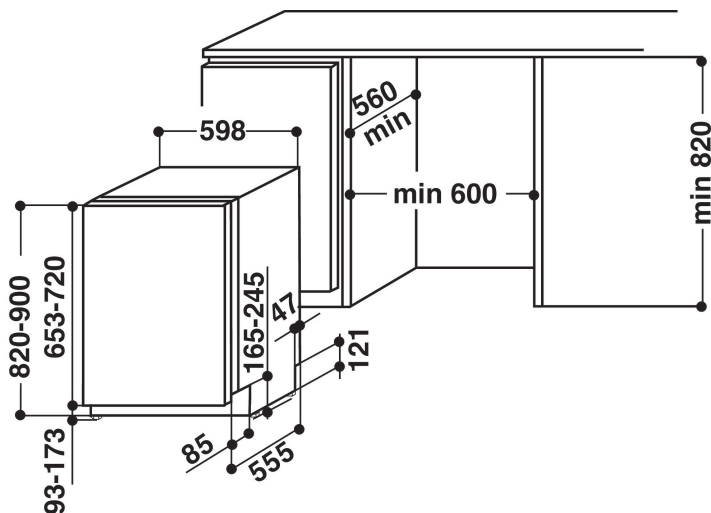

WIC 3C26 UK

12NC: 859991007820

GTIN (EAN) code: 8003437204234

Whirlpool

SENSING THE DIFFERENCE

- Installation Type: Built-in
- Energy class A++
- 14 place settings
- 6TH Sense Technology
- Noise level: 46 dB(A)
- 9.5 L per cycle (2660 L per year)
- Autoclean filter
- Start delay 1-12 h
- Silent
- FlexiSpace
- Adjustable upper rack
- Multizone
- Cutlery basket
- Tablet
- Intensive 65°C
- Prewash
- Express