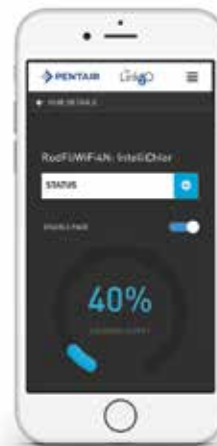

IntelliChlor Chlorine Output

CALIFORNIA PROPOSITION 65 WARNING
⚠️ **WARNING:** Cancer and Reproductive Harm.
⚠️ **AVERTISSEMENT:** Peut Causer le Cancer et des Dommages au Système Reproducteur.
⚠️ **ADVERTENCIA:** Cáncer y Daño Reproductivo.
www.p65warnings.ca.gov   PA 201714