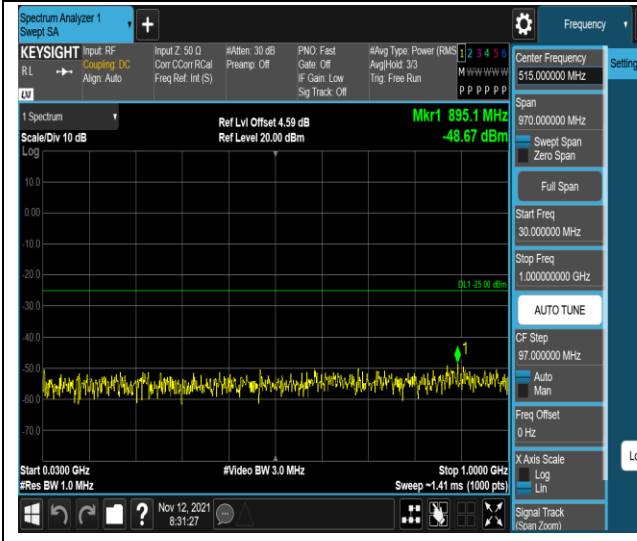

Band38-5MHz-QPSK-37775-1 RB#0-Range 1:30~1000MHz

Band38-5MHz-QPSK-37775-1 RB#0-Range2: 1000~27000MHz

JianYan Testing Group Shenzhen Co., Ltd.
No.101, Building 8, Innovation Wisdom Port, No.155 Hongtian Road, Huangpu Community, Xinqiao Street, Bao'an District, Shenzhen, Guangdong, People's Republic of China.
Tel: +86-755-23118282, Fax: +86-755-23116366

Project No.: JYTSZE2111024
Page 138 of 163