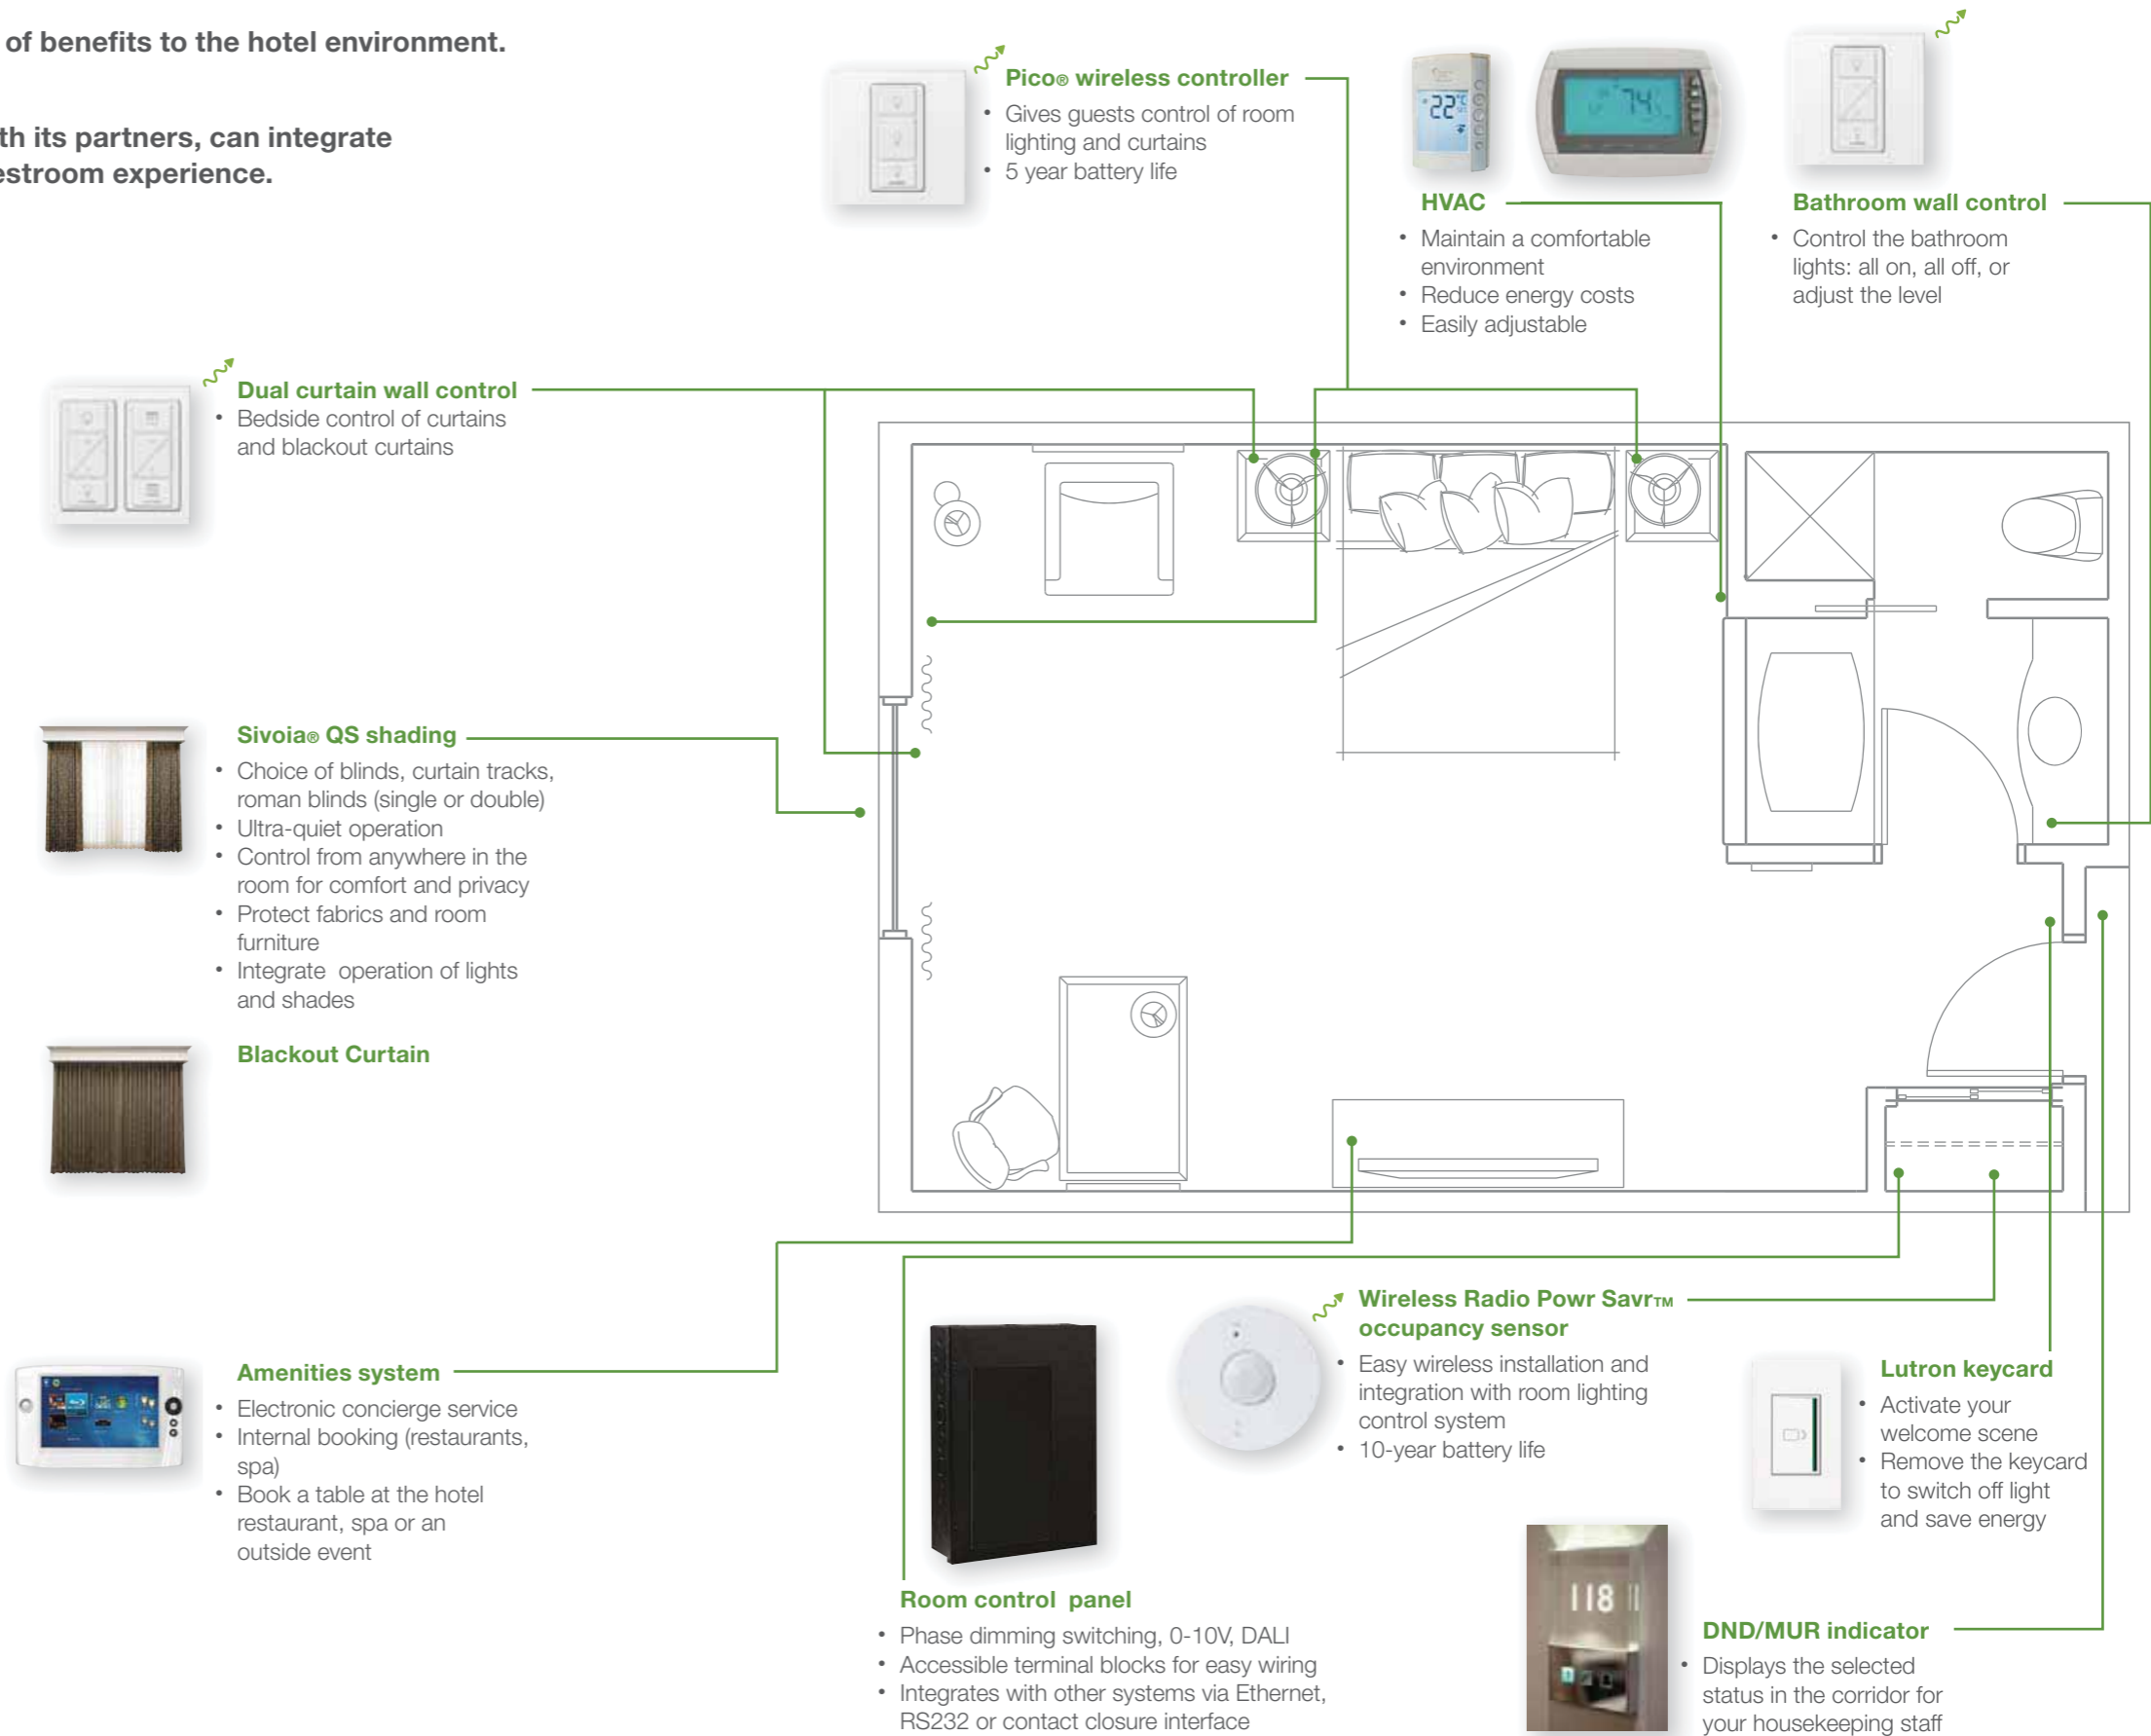

Wireless options

Pico® wireless controller

- Gives guests control of room lighting and curtains
- 5 year battery life

Wireless Radio Powr Savr™ occupancy sensor

- Easy wireless installation and integration with room lighting control system
- 10-year battery life

Wired options

US seeTouch®

European seeTouch®

SeeTouch® wired controller

- Scene selection
- Zone control
- Light level adjustment

Hospitality solutions – from hallways to restaurants

Lutron®, also offers a range of light control solutions for:

Hallways and back-of-house

The Rania® wireless RF switch and Radio Powr Savr™ sensor package is a time-saving and cost-effective retrofit light control solution.

Rania® wireless RF switch

Radio Powr Savr™ wireless occupancy/vacancy sensor