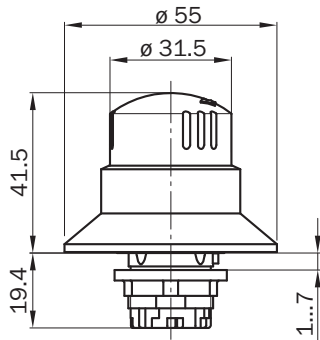

ETIM 5.0	EC002034
ETIM 6.0	EC002034
ETIM 7.0	EC002034
ETIM 8.0	EC002034
UNSPSC 16.0901	39121545

Dimensional drawing (Dimensions in mm (inch))