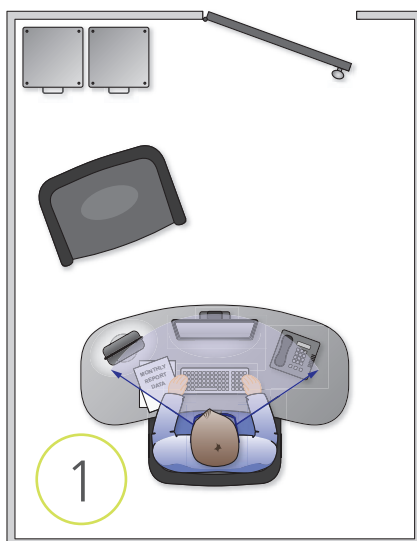

1

ZEISS OFFICELENS BOOK