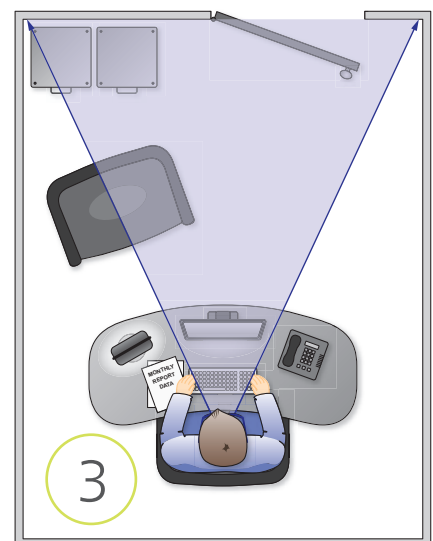

- 1 ZEISS OfficeLens Book.** Widest fields of clear vision out to 3 feet (100cm). For reading, using a computer or handheld device, and other visually intensive up-close activities.
- 2 ZEISS OfficeLens Desk.** Wide fields of view out to 7 feet (200cm). For reading, computer use and a clear view of a cubicle or small office.
- 3 ZEISS OfficeLens Room.** For nearly any indoor or closer-range outdoor visual activities, with wide, clear vision out to 14 feet (400cm.)

Frame – The viewing zones of ZEISS OfficeLens are automatically sized for the frame for fitting heights of 13-35mm.

*US Patent 6,089,713

1

ZEISS OFFICELENS BOOK

2

ZEISS OFFICELENS DESK

3

ZEISS OFFICELENS ROOM