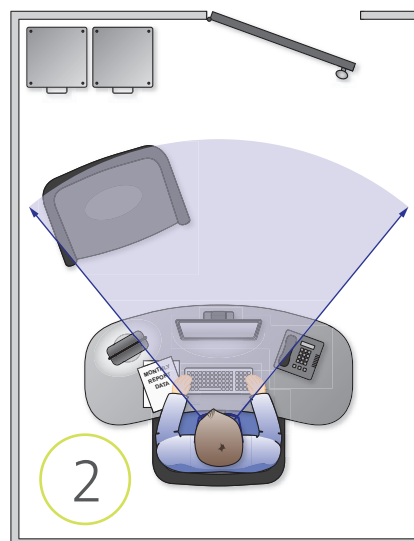

- 1 ZEISS OfficeLens Book.** Widest fields of clear vision out to 3 feet (100cm). For reading, using a computer or handheld device, and other visually intensive up-close activities.
- 2 ZEISS OfficeLens Desk.** Wide fields of view out to 7 feet (200cm). For reading, computer use and a clear view of a cubicle or small office.
- 3 ZEISS OfficeLens Room.** For nearly any indoor or closer-range outdoor visual activities, with wide, clear vision out to 14 feet (400cm.)

Frame – The viewing zones of ZEISS OfficeLens are automatically sized for the frame for fitting heights of 13-35mm.

*US Patent 6,089,713

1

ZEISS OFFICELENS BOOK

2

ZEISS OFFICELENS DESK

3

ZEISS OFFICELENS ROOM