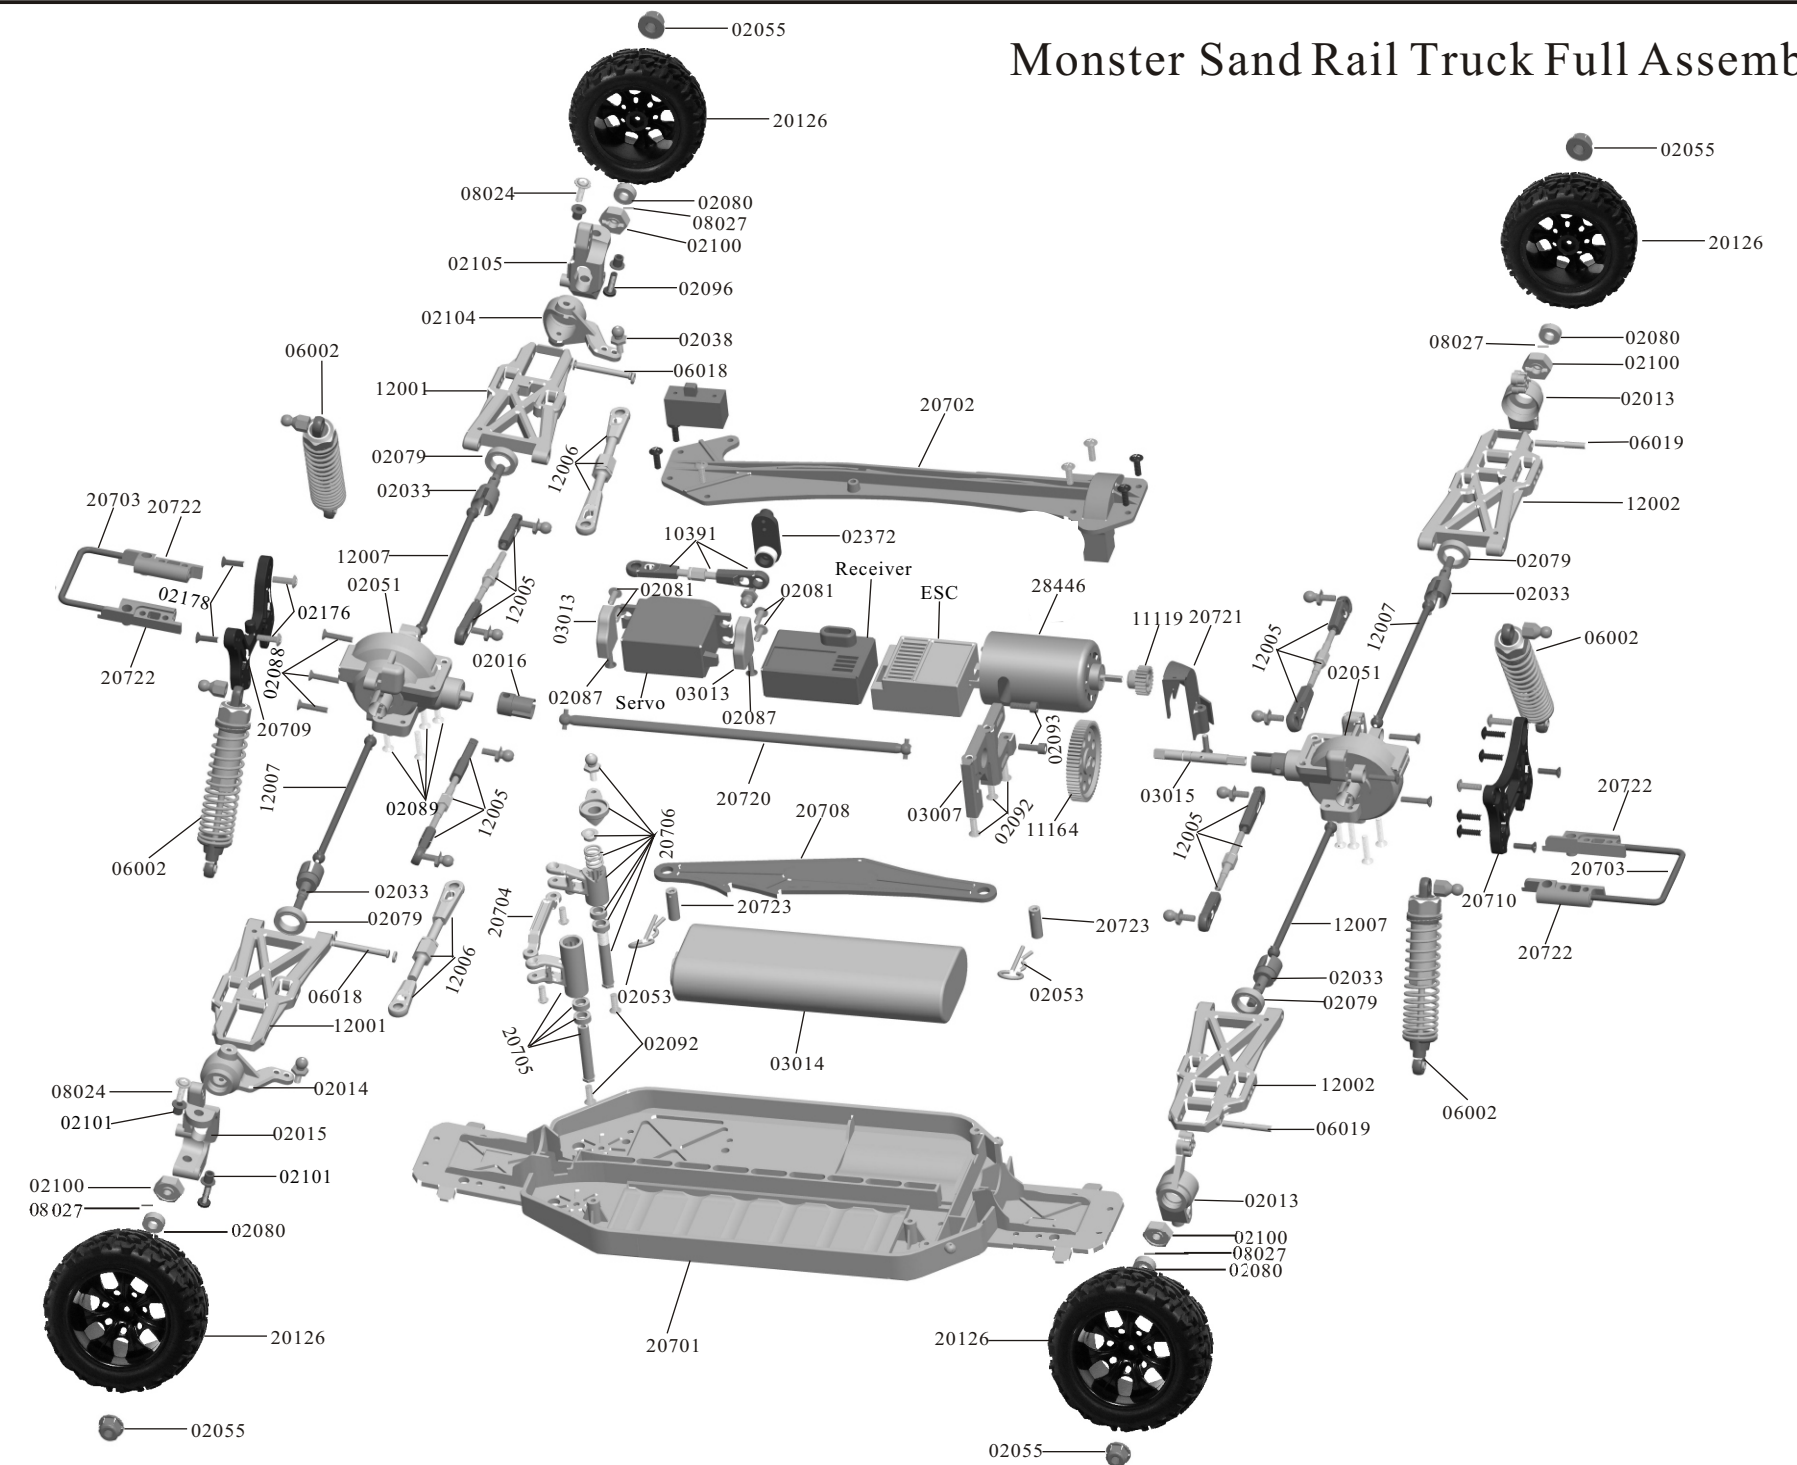

1/10th 4WD Electric Power R/C Monster Sand Rail Truck

Specifications:

LENGTH	WIDTH	HEIGHT	WHEEL BASE	DRIVE SYSTEM	WHEEL DISTANCE	GEAR RATIO	SERVO
435mm	315mm	195mm	265mm	4WD Shaft Drive	260mm	1:10.3	6kg/3kg

Spare Part

12001-Front Lower Arm	12002-Rear Lower Arm	02014-Steering Hub (L/R)	02015-Front Hub Carrier (L/R)	02013-Rear Upright+Set Screw 4*4
02033-Wheel Axle	02016-Universal Joint Cup B+ GrubScrew	02032-Universal Joint Cup C	20709-Front Shook Tower	20710-Rear Shook Tower
02372-Servo Arm	2530-Power Commutator	06002-Shock Absorber	03007-Motor Mount	03300-Motor Heat Proof Cover
28446-Motor(Rc550)	02500-Motor Line	11119-Motor Gear (17T)	08074-Crown Gear (38T) (Copper infiltration)	11164-Diff.Main Gear (64T)

Monster Sand Rail Truck Full Assembly View (1)

Spare Part

20109-Roll Cage F	20110-Helmet+BT2*6 BH Screw	08008N-Wheel Rim	31103-Tyre+Insert Sponge	20126-Wheel Complete
68018-Body Post	20116-Shock Ball Stud B	02053-R- Clip	02101-Steering Bushing	02103- Zip Tie
02100- Wheel Hex.	02037-E-Clip (Ø7Ø4Ø2.5 Ø2.3)	02079-Oil Bearing Ø15*Ø10*4	02080-Oil Bearing Ø5*Ø10*4	02078-O-Ring
02138-Ball Bearing Ø15*Ø10*4	02139-Ball Bearing Ø10*Ø5*4	06007-Link Ball Head	02102-M3 NylonLock Nut	02055-Nylon Locknut M4
02038-Ball Head Screw	02098- Grub Screw M3*4	02099- Grub Screw M4*4	02127-M3*14 Grub Hex. Screw 10P	06080-M3*12 Grub Hex. Screw 10P
08024- Discal Screw M3*11 8P	18243-3*8 Cap Head Machine Screw 10P	02176-3*12 Cap Head Machine Screw 4P	02096-3*10 Cap Head Machine Screw 6P	02081-Cap Head Self-Tapping Screw 3*8 6P
02082-Cap Head Self-Tapping Screw 3*10 10P	02086-Round Head Self-Tapping Screw 2*10 10P	58058-BT2*6 BH Screw 6P	02087-Countersunk Cross Head Self-Tapping Screw 3*10 15P	02088-Countersunk Cross Head Self-Tapping Screw 3*14 13P
02089-Countersunk Cross Head Self-Tapping Screw 3*15 9P	02178-Countersunk Cross Head Self-Tapping Screw 3*12 10P	02092-ISO 3*10 Screw 8P	02093-M3*10 Column Head Machine Screw 10P	

Monster Sand Rail Truck Full Assembly View (2)