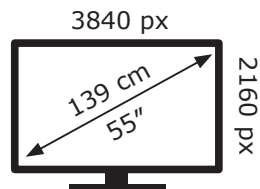

ENERG

LG Electronics

OLED55CX6LA

106 kWh/1000h

ABCDEF**G**

188 kWh/1000h

2019/2013