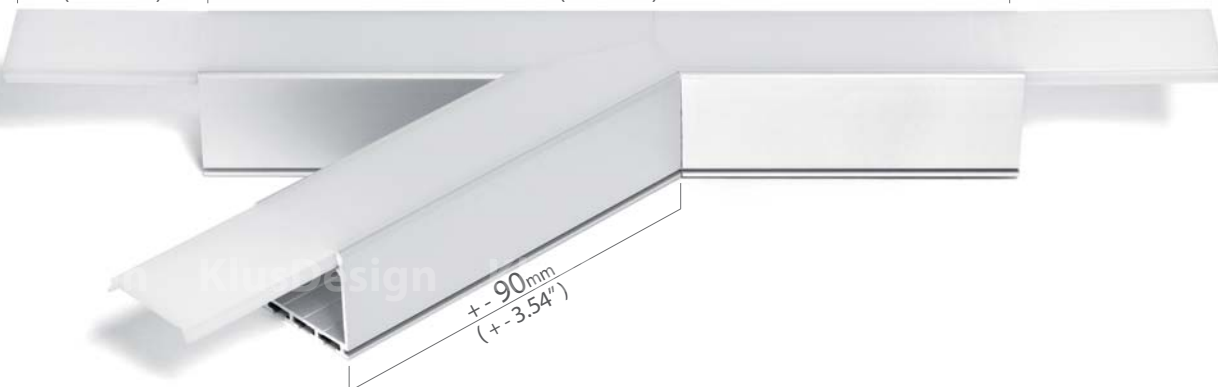

$\pm 40\text{mm}$
($\pm 1.57''$)

$\pm 167\text{mm}$
($\pm 6.57''$)

T135L
REF. 42747