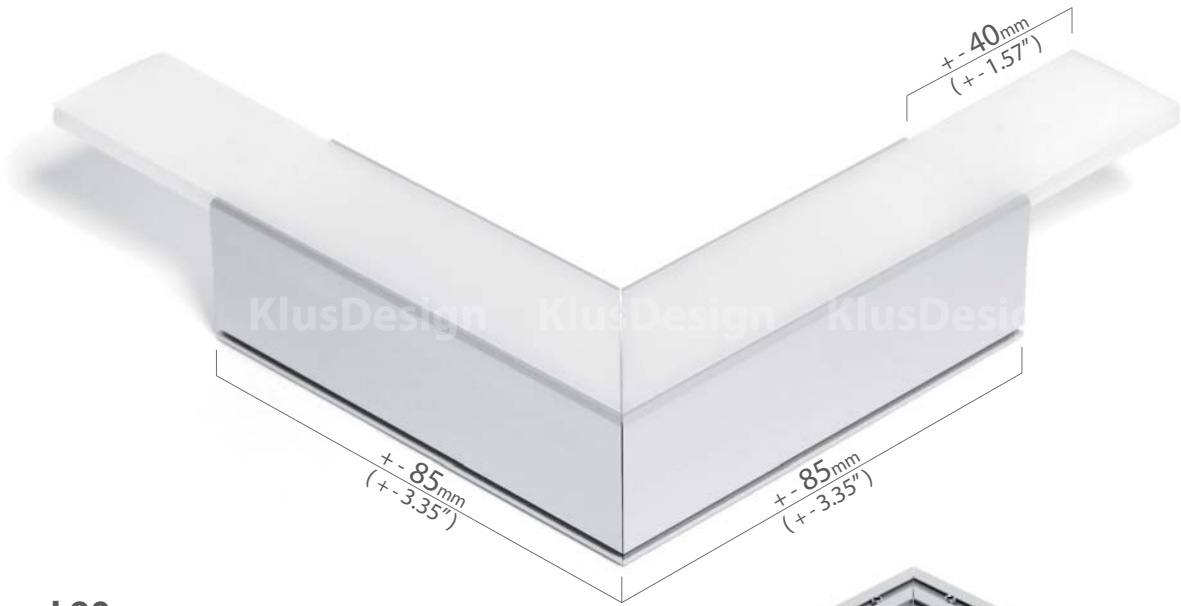

L90

REF. 42740