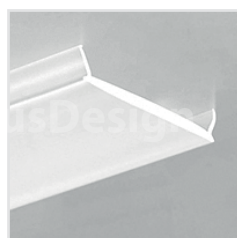

LIGER 22 REF. 17032