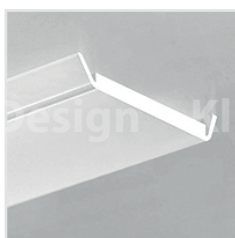

LOKOM REF. B5553

LESTO REF. B5551

LARKO REF. B5552

GIZA REF. B5556

Oślonki / Covers:

HS 22 mleczna REF. 17011
HS 22 frosted REF. 17011

HS 22 przeźr. REF. 17022
HS 22 clear REF. 17022

LIGER 22 REF. 17032