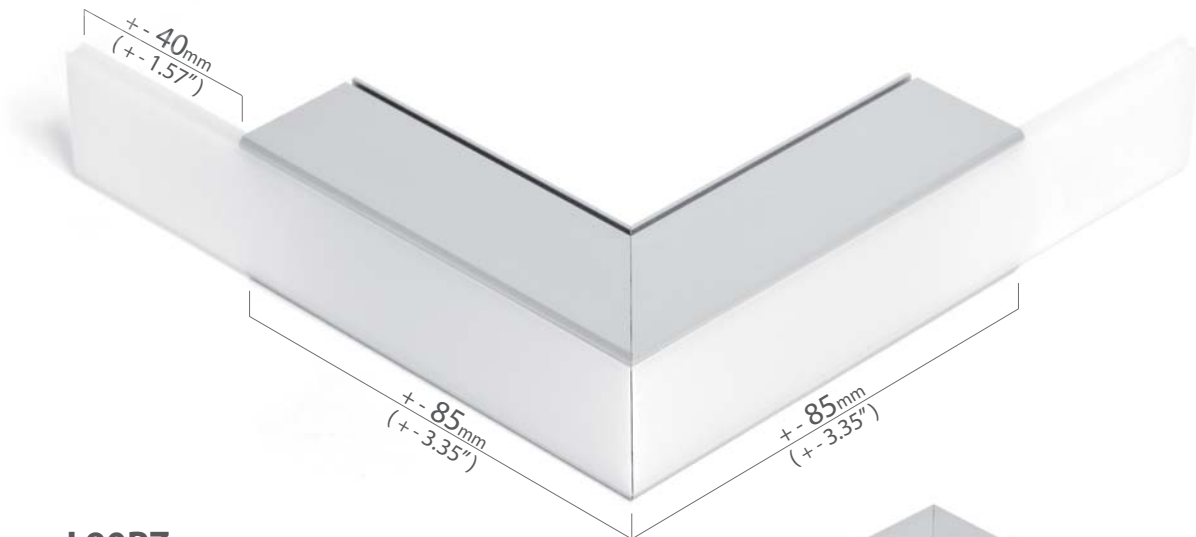

L90PZ

REF. 42741