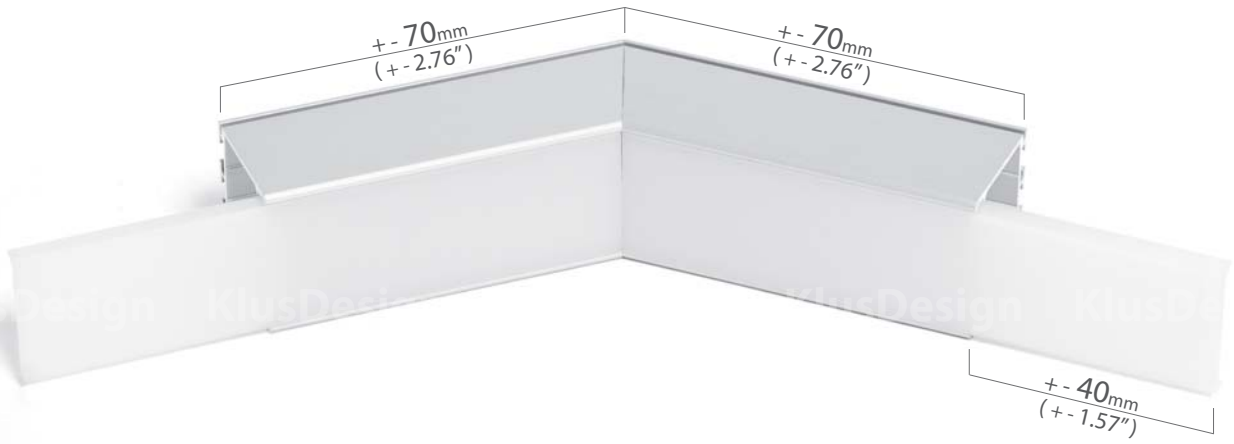

L135PW
REF. 42744