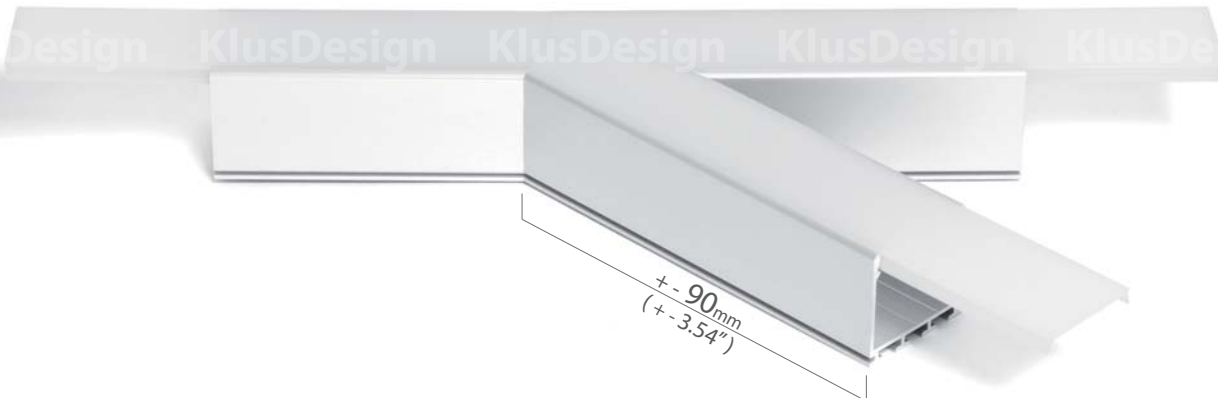

$\pm 167\text{mm}$
($\pm 6.57''$)

$\pm 40\text{mm}$
($\pm 1.57''$)

T135R
REF. 42746