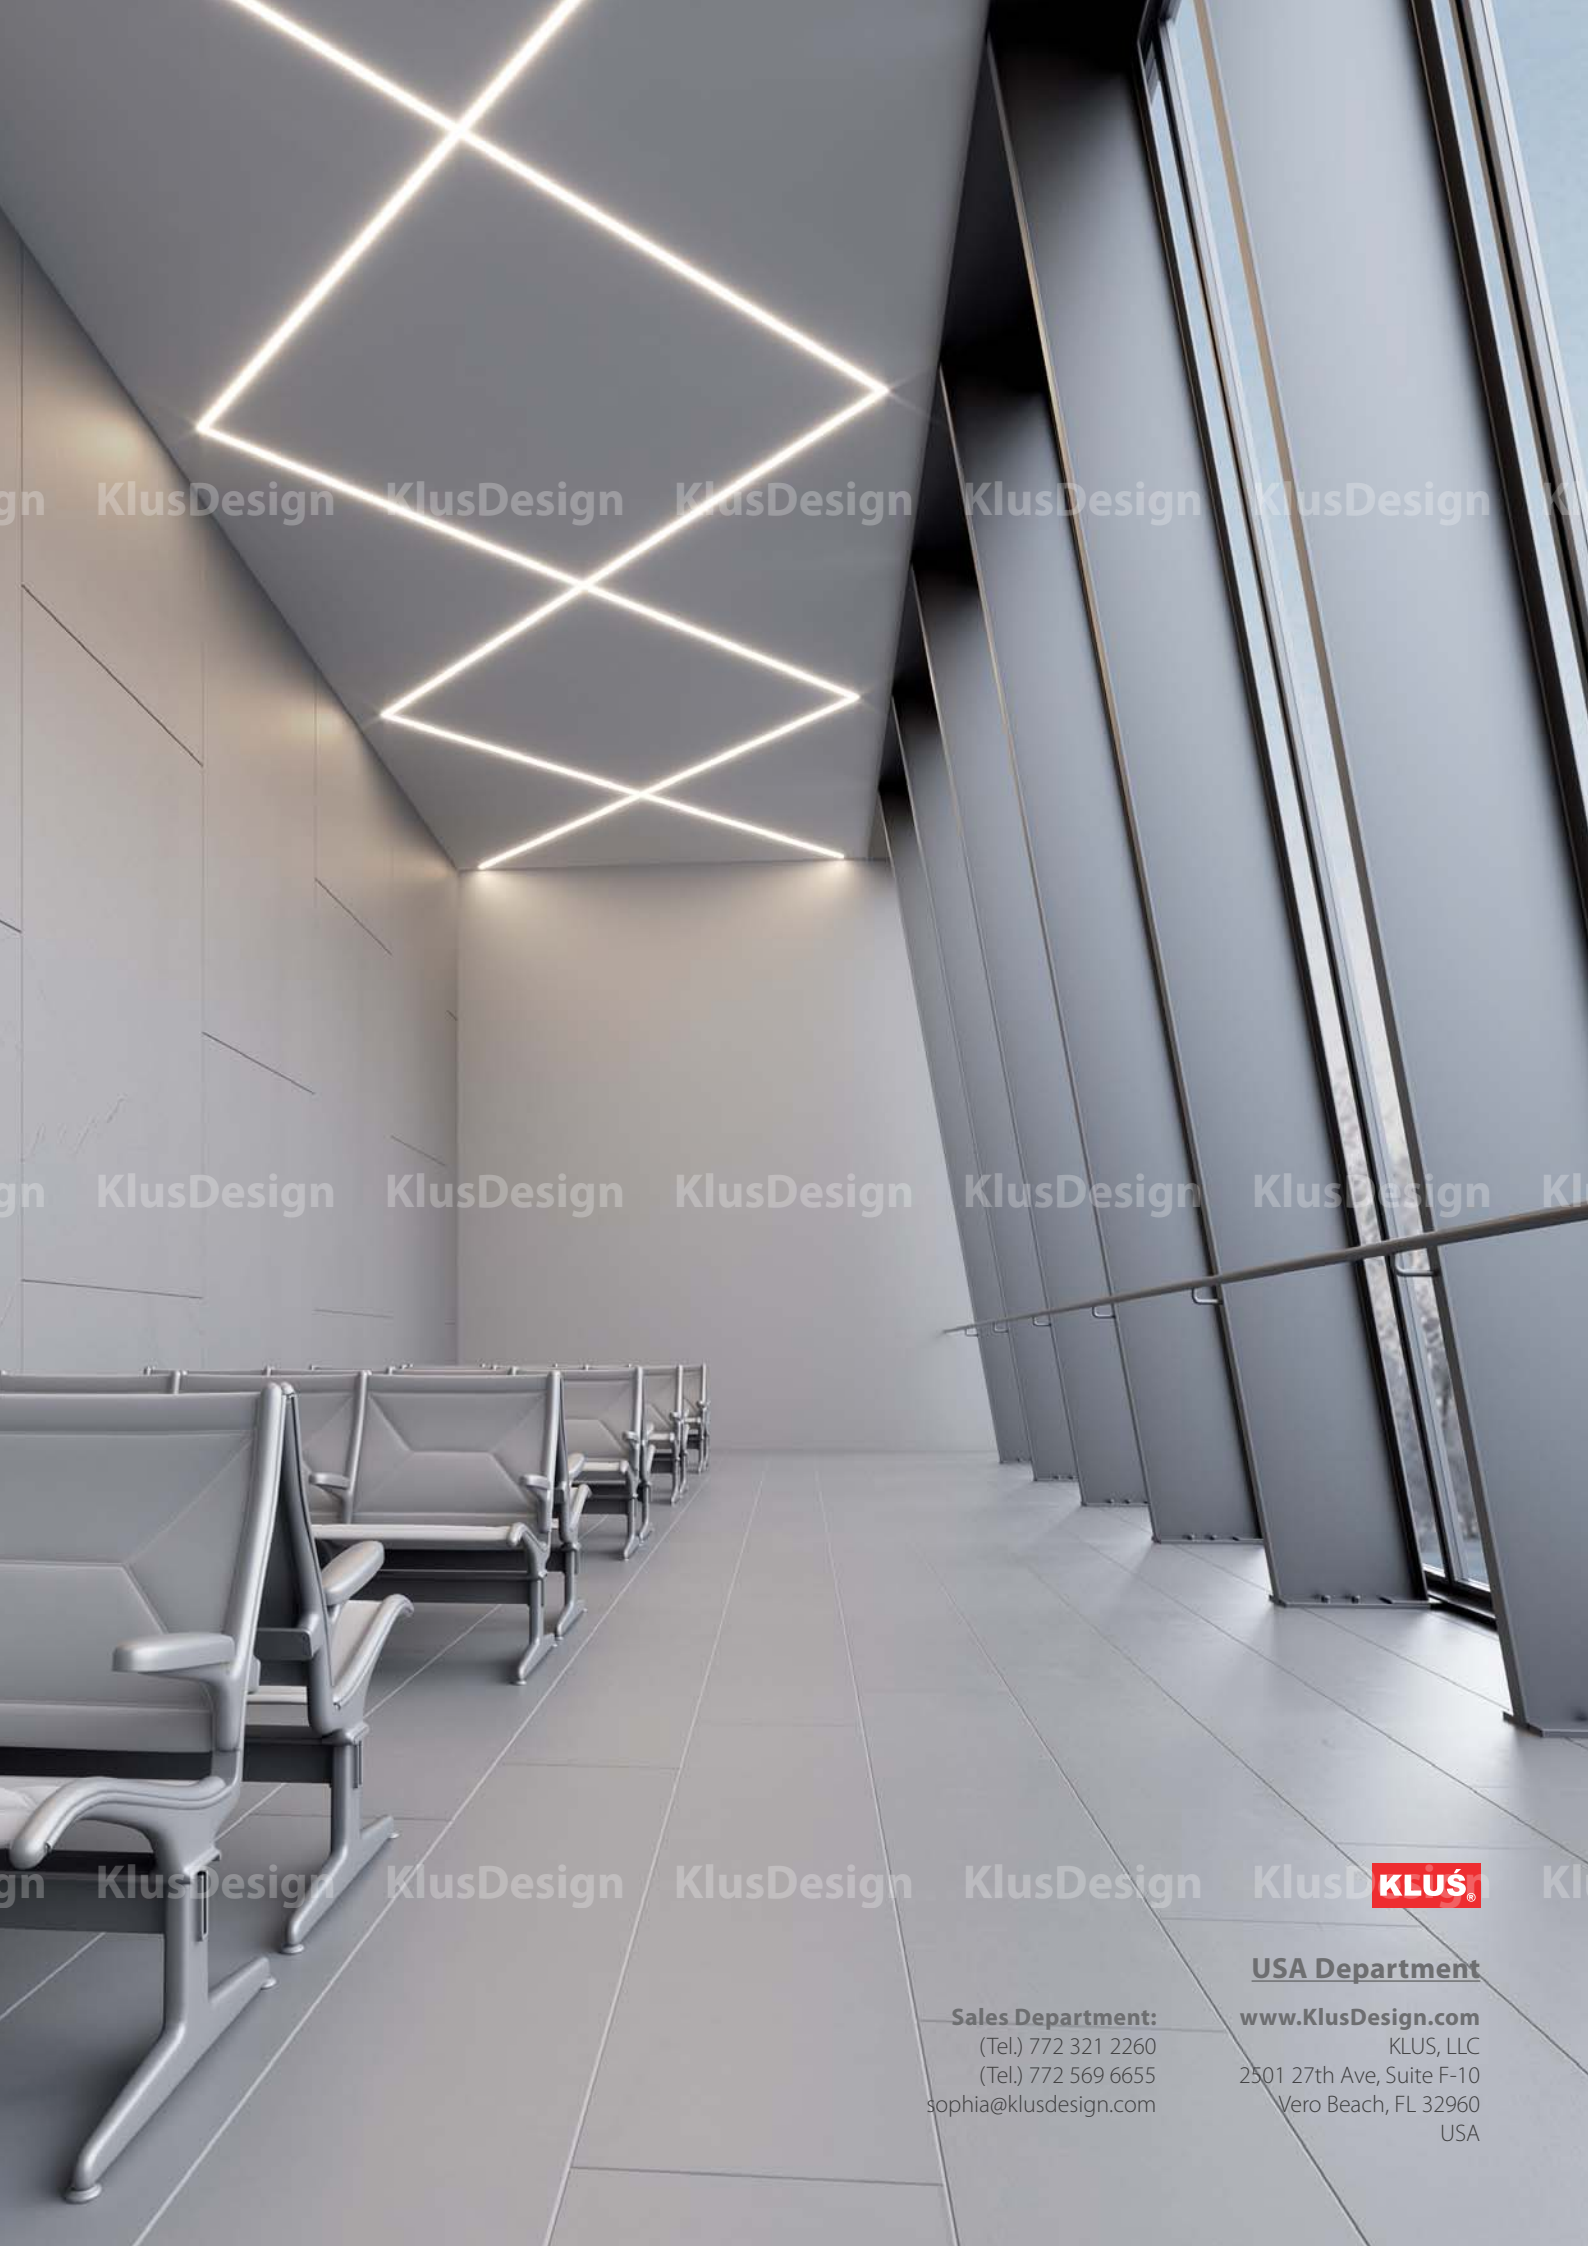

X135
REF. 42750

gn KlusDesign KlusDesign KlusDesign KlusDesign KlusDesign Kl

gn KlusDesign KlusDesign KlusDesign KlusDesign KlusDesign Kl

gn KlusDesign KlusDesign KlusDesign KlusDesign KlusDesign Kl **KLUS** Kl

USA Department

Sales Department:
(Tel.) 772 321 2260
(Tel.) 772 569 6655
sophia@klusdesign.com

www.KlusDesign.com
KLUS, LLC
2501 27th Ave, Suite F-10
Vero Beach, FL 32960
USA