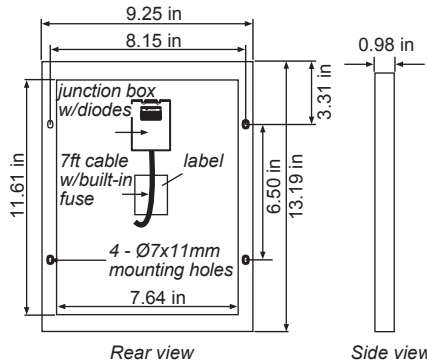

Includes everything for a simple installation: all **mounting hardware** and **solar cables**.

ECO SOLAR SERIES SPECIFICATIONS

SPECIFICATIONS*	GP-ECO-80	GP-ECO-20	GP-ECO-10
Cell type	Monocrystalline	Monocrystalline	Monocrystalline
Rated power (Pm)	80 W	20 W	10 W
Maximum power voltage (Vmp)	17.5 V	17.5 V	17.5 V
Maximum power current (Imp)	4.57 A	1.14 A	0.57 A
Open circuit voltage (Voc)	21.0 V	21.6 V	21 V
Short circuit voltage (Isc)	4.85 A	1.21 A	0.62 A
Module efficiency	15.9%	17.30%	17.03%
Max system voltage	600 VDC	600 VDC	600 VDC
Cables	25 ft. MC4 connector solar cables	25 ft. solar cables	25 ft. solar cables
Solar controller	10 amp PWM digital display	10 amp PWM digital display	Not required
Weight	15.4 lb (7 kg)	3.97 lb (1.8 kg)	1.7 lb (0.8 kg)
Dimensions	30.31 x 26.77 x 1.18 in (760 x 670 x 30 mm)	13.58 x 18.50 x 0.98 in (345 x 470 x 25 mm)	13.19 x 9.25 x 0.98 in (335 x 225 x 25 mm)
Frame type / material	Clear anodized aluminum frame	Clear anodized aluminum frame	Clear anodized aluminum frame
Output power warranty	25 year	10 year	10 year

Power Specifications calculated at STC:

- Irradiance: 1000 W/m²
- Cell Temperature: 77°F (25°C)
- Air Mass: 1.5G

*Specifications subject to change without notice

GP-ECO-10

GP-ECO-20

GP-ECO-80