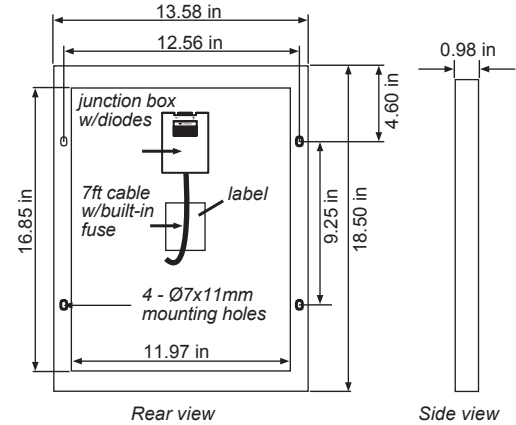

Includes everything for a simple installation: all **mounting hardware** and **solar cables**.

ECO SOLAR SERIES SPECIFICATIONS

SPECIFICATIONS*	GP-ECO-80	GP-ECO-20	GP-ECO-10
Cell type	Monocrystalline	Monocrystalline	Monocrystalline
Rated power (Pm)	80 W	20 W	10 W
Maximum power voltage (Vmp)	17.5 V	17.5 V	17.5 V
Maximum power current (Imp)	4.57 A	1.14 A	0.57 A
Open circuit voltage (Voc)	21.0 V	21.6 V	21 V
Short circuit voltage (Isc)	4.85 A	1.21 A	0.62 A
Module efficiency	15.9%	17.30%	17.03%
Max system voltage	600 VDC	600 VDC	600 VDC
Cables	25 ft. MC4 connector solar cables	25 ft. solar cables	25 ft. solar cables
Solar controller	10 amp PWM digital display	10 amp PWM digital display	Not required
Weight	15.4 lb (7 kg)	3.97 lb (1.8 kg)	1.7 lb (0.8 kg)
Dimensions	30.31 x 26.77 x 1.18 in (760 x 670 x 30 mm)	13.58 x 18.50 x 0.98 in (345 x 470 x 25 mm)	13.19 x 9.25 x 0.98 in (335 x 225 x 25 mm)
Frame type / material	Clear anodized aluminum frame	Clear anodized aluminum frame	Clear anodized aluminum frame
Output power warranty	25 year	10 year	10 year

Power Specifications calculated at STC:

- Irradiance: 1000 W/m²
- Cell Temperature: 77°F (25°C)
- Air Mass: 1.5G

*Specifications subject to change without notice

GP-ECO-10

GP-ECO-20

GP-ECO-80