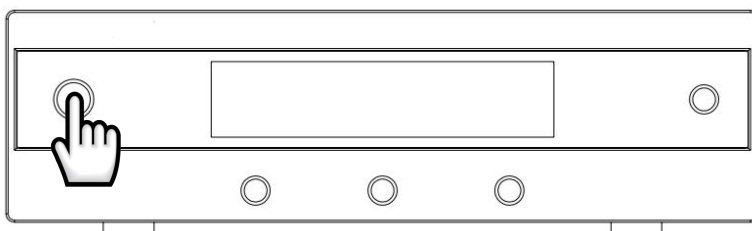

10. Turn off system

- Press **Power** can turn off the system.