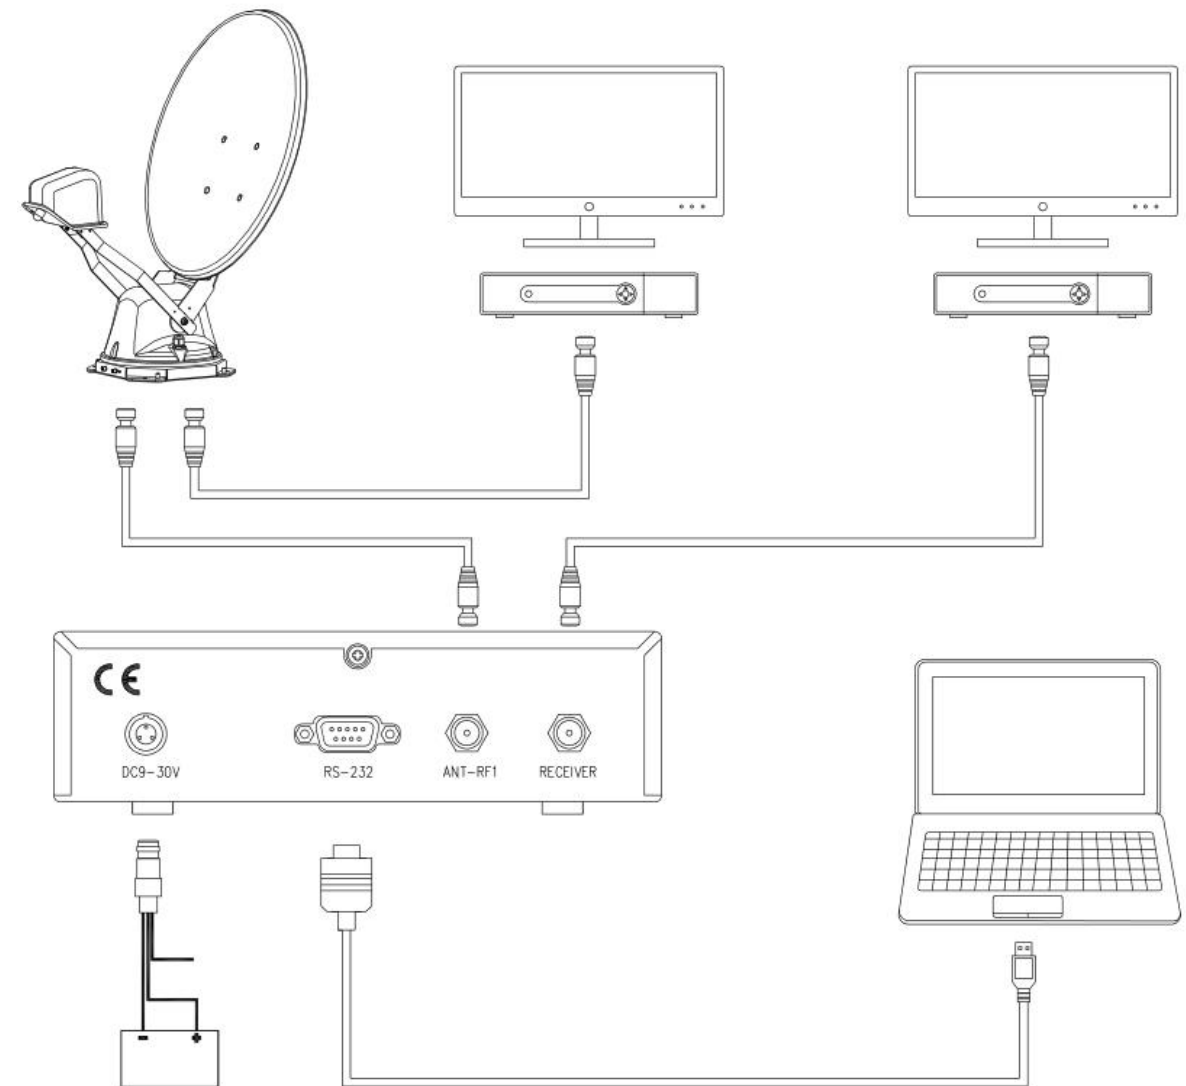

1. Select a location for the ODU

- Pick an area on the roof of your mobile home that will allow the ODU to be mounted as flat and level and strong as possible. With good support that will permit the dish, once fitted and raised, to have a full 360 degree rotation and elevation range.
- Mind the direction of Travel.

2. Mount the ODU

- Drill the mounting holes and cable access hole to prepare the site for installation.
- Ensure that all screw fixings are covered with sealant to ensure that there are no leaks into the RV.

3. Mount the IDU

- Dry place is required for IDU to be mounted.
- Drill the mounting holes prepare the site for installation.

4. Power cable

- Red : Positive of battery (VBAT+)
- Black : Cathode of battery (VBAT-)
- Yellow : Ignition (+)

5. Wiring diagram

HALO 60cm DISH Quick Start Guide

6. Turn on system

- Turn On Power The antenna system will retract to shut down position and enter into **Sleep Mode**. The power consumption is very low.