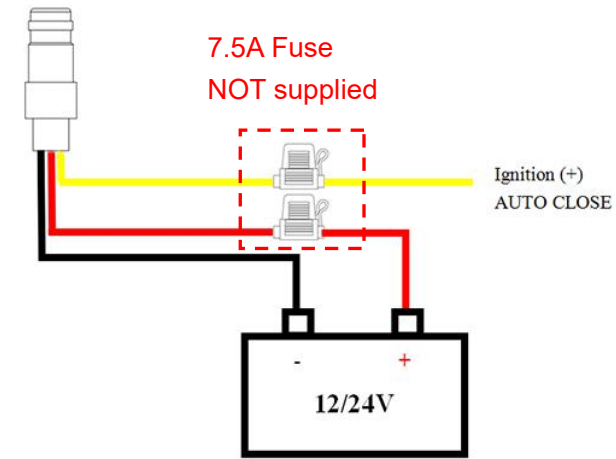

2. Mount the ODU

- Drill the mounting holes and cable access hole to prepare the site for installation.
- Ensure that all screw fixings are covered with sealant to ensure that there are no leaks into the RV.

3. Mount the IDU

- Dry place is required for IDU to be mounted.
- Drill the mounting holes prepare the site for installation.

4. Power cable

- Red : Positive of battery (VBAT+)
- Black : Cathode of battery (VBAT-)
- Yellow : Ignition (+)