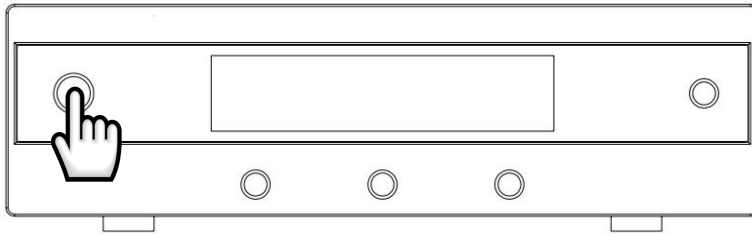

3. Mount the IDU

- Dry place is required for IDU to be mounted.
- Drill the mounting holes prepare the site for installation.

4. Power cable

- Red : Positive of battery (VBAT+)
- Black : Cathode of battery (VBAT-)
- Yellow : Ignition (+)

5. Wiring diagram

HALO 60cm DISH Quick Start Guide

6. Turn on system

- Turn On Power The antenna system will retract to shut down position and enter into **Sleep Mode**. The power consumption is very low.