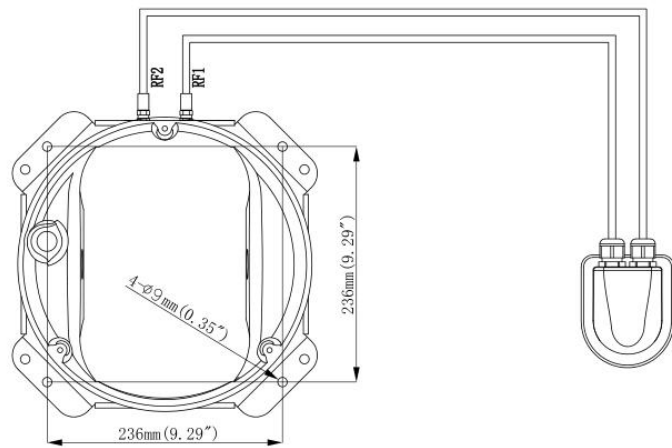

2. Mount the ODU

- Drill the mounting holes and cable access hole to prepare the site for installation.
- Ensure that all screw fixings are covered with sealant to ensure that there are no leaks into the RV.

3. Mount the IDU

- Dry place is required for IDU to be mounted.
- Drill the mounting holes prepare the site for installation.

4. Power cable

- Red : Positive of battery (VBAT+)
- Black : Cathode of battery (VBAT-)
- Yellow : Ignition (+)