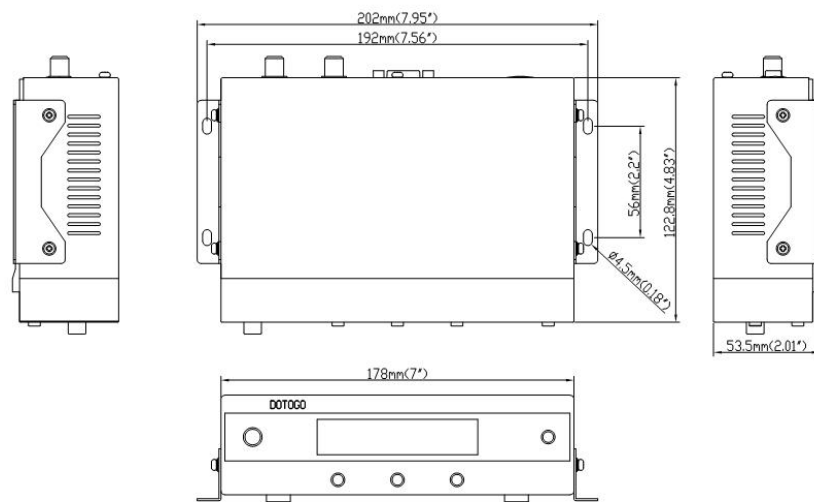

1. Select a location for the ODU

- Pick an area on the roof of your mobile home that will allow the ODU to be mounted as flat and level and strong as possible. With good support that will permit the dish, once fitted and raised, to have a full 360 degree rotation and elevation range.
- Mind the direction of Travel.

2. Mount the ODU

- Drill the mounting holes and cable access hole to prepare the site for installation.
- Ensure that all screw fixings are covered with sealant to ensure that there are no leaks into the RV.

3. Mount the IDU

- Dry place is required for IDU to be mounted.
- Drill the mounting holes prepare the site for installation.

4. Power cable

- Red : Positive of battery (VBAT+)
- Black : Cathode of battery (VBAT-)
- Yellow : Ignition (+)