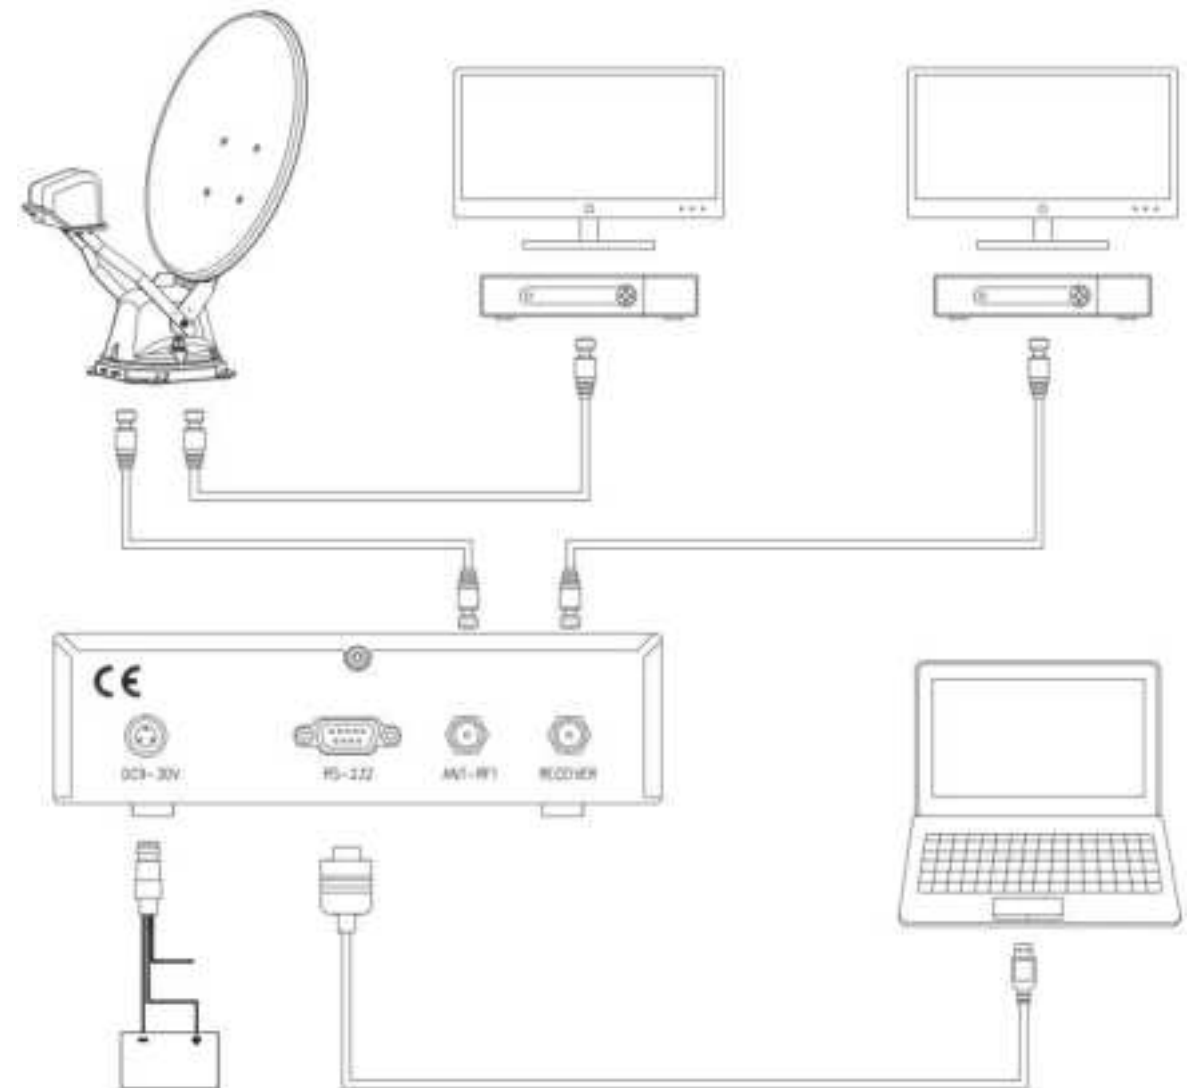

1. Select a location for the ODU

- Pick an area on the roof of your mobile hoe that will allow the ODU to be mounted as flat and level and strong as possible. With good support that will permit the dish,once fitted and raised,to have a full 360 degree rotation and elevation range.
- Mind the direction of Travel.

2. Mount the ODU

- Drill the mounting holes and cable access hole to prepare the site for installation.
- Ensure that all screw fixings are covered with sealant to ensure that there are no leaks into the RV.

3. Mount the IDU

- Dry place is required for IDU to be mounted.
- Drill the mounting holes prepare the site for installation.

4. Power cable

- Red : Positive of battery(VBAT+)
- Black :Cathode of battery(VBAT-)
- Yellow : Ignition(+)

5. Wiring diagram

6. Turn on system

- Turn On Power The antenna system will retract to shut down position and enter into **Sleep Mode**. The power consumption is very low.

7. Deploy system

- Press **DEPLOY** will deploy system. Then antenna will lock onto target satellite automatically.