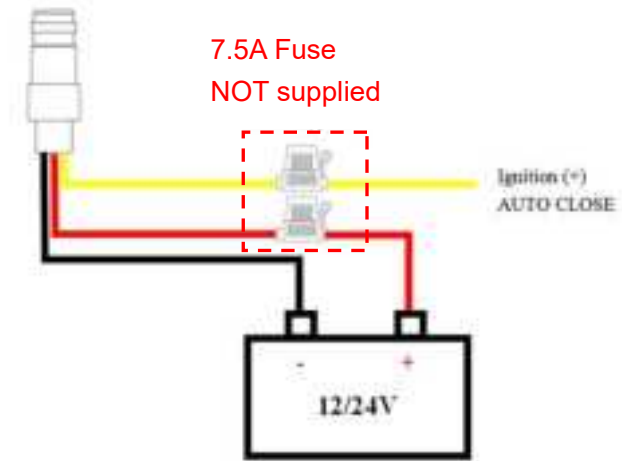

2. Mount the ODU

- Drill the mounting holes and cable access hole to prepare the site for installation.
- Ensure that all screw fixings are covered with sealant to ensure that there are no leaks into the RV.

3. Mount the IDU

- Dry place is required for IDU to be mounted.
- Drill the mounting holes prepare the site for installation.

4. Power cable

- Red : Positive of battery(VBAT+)
- Black :Cathode of battery(VBAT-)
- Yellow : Ignition(+)