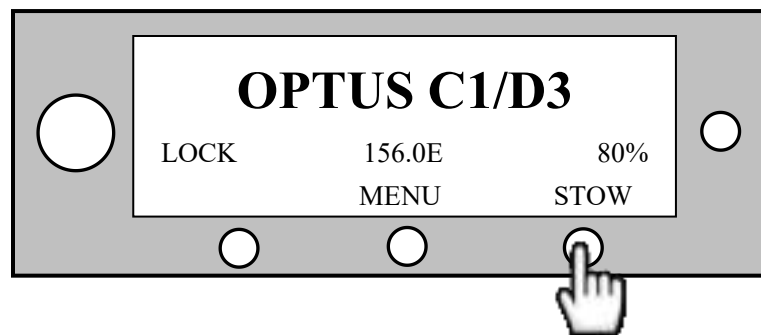

9. Stow system

- If you use ignition stow function you install at vehicle, the system will automatically shut down dish on vehicle startup.
- **OR** press **STOW**. Antenna system will retract to shut down position.
- **Before you driving, please confirm the dish is completely retract to shut down position.**