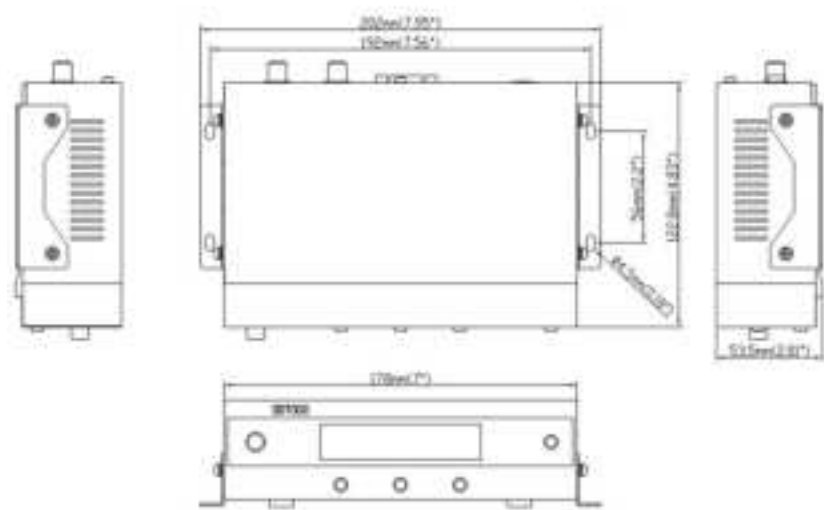

2. Mount the ODU

- Drill the mounting holes and cable access hole to prepare the site for installation.
- Ensure that all screw fixings are covered with sealant to ensure that there are no leaks into the RV.

3. Mount the IDU

- Dry place is required for IDU to be mounted.
- Drill the mounting holes prepare the site for installation.

4. Power cable

- Red : Positive of battery(VBAT+)
- Black :Cathode of battery(VBAT-)
- Yellow : Ignition(+)