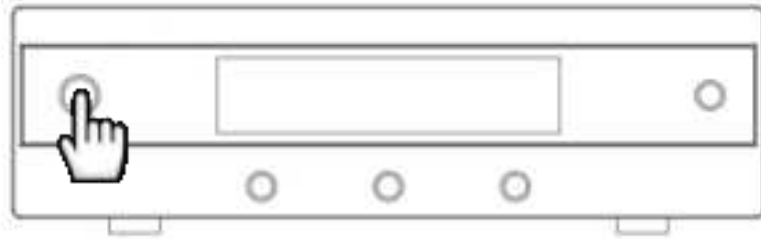

3. Mount the IDU

- Dry place is required for IDU to be mounted.
- Drill the mounting holes prepare the site for installation.

4. Power cable

- Red : Positive of battery(VBAT+)
- Black :Cathode of battery(VBAT-)
- Yellow : Ignition(+)

5. Wiring diagram

6. Turn on system

- Turn On Power The antenna system will retract to shut down position and enter into **Sleep Mode**. The power consumption is very low.

7. Deploy system

- Press **DEPLOY** will deploy system. Then antenna will lock onto target satellite automatically.