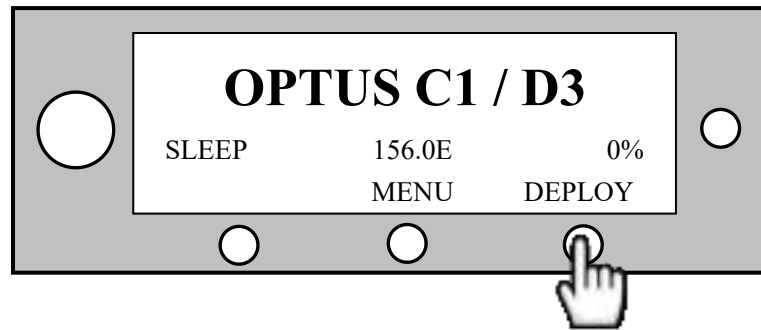

3. Mount the IDU

- Dry place is required for IDU to be mounted.
- Drill the mounting holes prepare the site for installation.

4. Power cable

- Red : Positive of battery(VBAT+)
- Black :Cathode of battery(VBAT-)
- Yellow : Ignition(+)

5. Wiring diagram

6. Turn on system

- Turn On Power The antenna system will retract to shut down position and enter into **Sleep Mode**. The power consumption is very low.

7. Deploy system

- Press **DEPLOY** will deploy system. Then antenna will lock onto target satellite automatically.

8. One-button to change the target satellite

- Press **Function** key can change the target satellite which you want in the list.
- Wait for 3 second, the target satellite will be selected automatically and tracked by the antenna.
- And it will return to **Normal Mode** automatically at the same time.