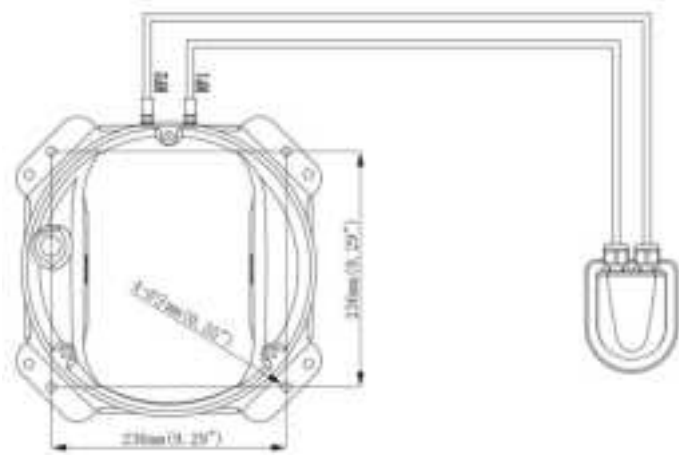

2. Mount the ODU

- Drill the mounting holes and cable access hole to prepare the site for installation.
- Ensure that all screw fixings are covered with sealant to ensure that there are no leaks into the RV.

3. Mount the IDU

- Dry place is required for IDU to be mounted.
- Drill the mounting holes prepare the site for installation.

4. Power cable

- Red : Positive of battery(VBAT+)
- Black :Cathode of battery(VBAT-)
- Yellow : Ignition(+)