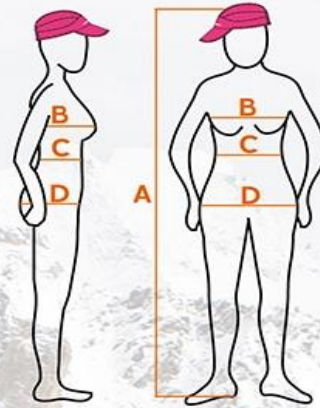

BODY MEASUREMENTS

WOMEN'S SIZING:

	32	34	36	38	40	42	44	46	48
A height	166	168	170	172	174	176	178	180	182
B chest	76	80	84	88	92	96	100	104	110
C waist	61	64	67	70	74	78	82	86	91
D hip	87	90	93	96	99	102	106	110	115

WOMEN'S SIZE RANGE

FIN	34 - 48
D	34 - 48
CH	34 - 48
I	40 - 54
F	36 - 50
GB	8 - 22
USA	6 - 20
Short sizes (IM)	34 - 48
Short sizes (IL)	18 - 24 <i>added waist width</i>
Long sizes (IY)	68 - 92
Unisex sizes	S - 3XL
Additional sizes (IK)	50-54 (FIN/D/CH)
Plus sizes (ID)	D36-D46 (FIN/D/CH)

TROUSER'S SIZES

MEN'S SIZING:

	XXS	XS	S	M	L	XL	XXL	3XL	4XL
A height	172	174	176	178	180	182	184	186	188
B chest	88	92	96	100	104	108	112	116	120
C waist	73	78	83	88	93	98	103	108	113
D hip	92	96	100	104	108	112	116	120	124

CM	52/53	54/55
SIZE	S	M

SWIMWEAR

AGE	4-5y	6-7	7-8	9-10	11-12	13-14
SIZE	110	120	130	140	150	160