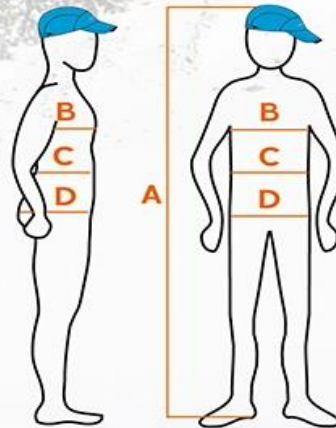

BODY MEASUREMENTS

WOMEN'S SIZING:

	32	34	36	38	40	42	44	46	48
A height	166	168	170	172	174	176	178	180	182
B chest	76	80	84	88	92	96	100	104	110
C waist	61	64	67	70	74	78	82	86	91
D hip	87	90	93	96	99	102	106	110	115

WOMEN'S SIZE RANGE

FIN	34 - 48
D	34 - 48
CH	34 - 48
I	40 - 54
F	36 - 50
GB	8 - 22
USA	6 - 20
Short sizes (IM)	34 - 48
Short sizes (IL)	18 - 24 <i>added waist width</i>
Long sizes (IY)	68 - 92
Unisex sizes	S - 3XL
Additional sizes (IK)	50-54 (FIN/D/CH)
Plus sizes (ID)	D36-D46 (FIN/D/CH)

TROUSER'S SIZES

MEN'S SIZING:

	XXS	XS	S	M	L	XL	XXL	3XL	4XL
A height	172	174	176	178	180	182	184	186	188
B chest	88	92	96	100	104	108	112	116	120
C waist	73	78	83	88	93	98	103	108	113
D hip	92	96	100	104	108	112	116	120	124

MEN'S SIZE RANGE

FIN	46 - 58
D	46 - 58
CH	46 - 58
F	40 - 52
GB	36 - 48
USA	XS - 3XL
Short sizes (IM)	46 - 58
Short sizes (IL)	24 - 29 <i>added waist width</i>
Long sizes (IY)	96 - 116
Additional sizes (IK)	60-64 (FIN/D/CH)