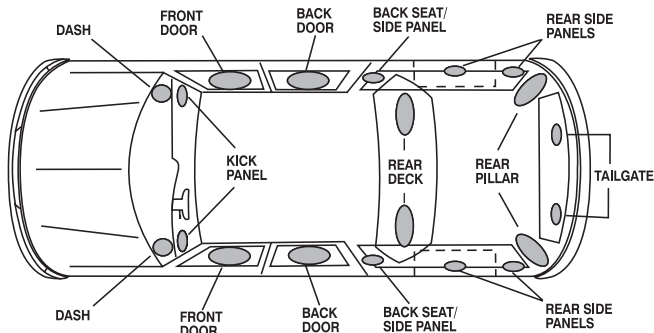

Installation Kits:

Locate your vehicle in the application guide. Cross reference your particular vehicle to the car stereo you have purchased. You will find the model number of an installation kit for each style of stereo mount.

Speakers

Locate your vehicle in the application guide pages and cross reference the front and rear speaker columns. You will find the factory equipped speaker size for each location at the top of the page.

This will help you choose the CORRECT SIZE and LOCATION for installing or replacing the speakers in your vehicle. Some vehicles have suitable speaker mounting locations where there are no factory equipped speakers. This listings will be noted with the word "MOD, (Modify)". These speaker installations require cutting and adding wire to install them in the vehicle