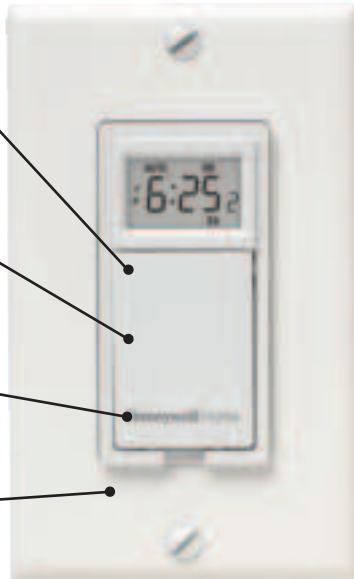

EconoSwitch™ Programmable Wall Switches

Easily install convenience, safety and savings with style

Hidden Buttons

Flap door hides programming buttons and acts as an On/Off switch when pressed.

Complete Offering

From single pole to three-way installations, lighting, fan, pumps and motors.

#1 Choice of Homeowners

Resideo is the leading brand in temperature control.

Color Options

Available in White or Light Almond.

PLS530 / PLS730 Series