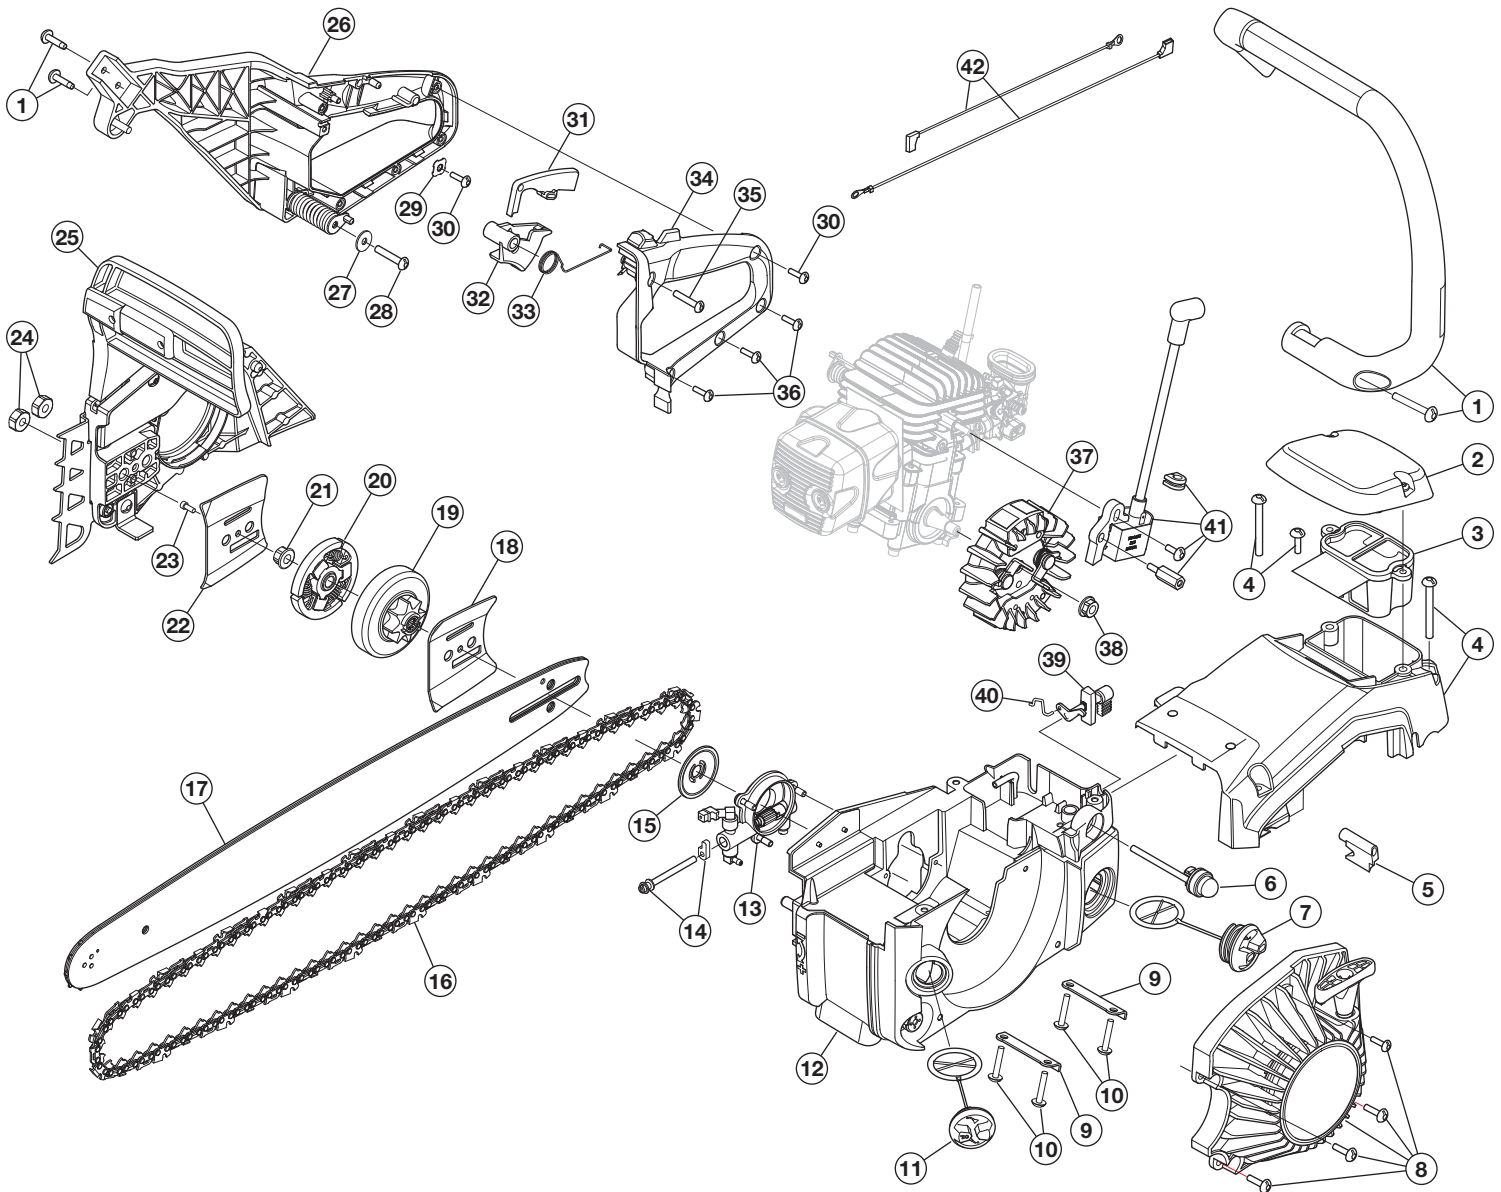

## 2-CYCLE CHAINSAW

PPN 41BY80AG983

Item	Part No.	Description
1	753-06268	Muffler Assembly (includes 2, 3 & 4)
2	753-06507	Muffler Plug
3	753-06397	Muffler Screw
4	753-06398	Muffler Gasket
5	753-06724	Cylinder Assembly
6	753-06269	Spark Plug
7	753-06404	Isolator Assembly
8	753-06411	Grommet
9	753-06727	Insulator Assembly
10	753-06406	Carburetor Gasket

Item	Part No.	Description
11	753-06728	Carburetor
12	753-06385	Boot & Bracket Assembly (includes 8 & 18)
13	753-06410	Carburetor Hardware
14	753-06402	Cylinder Hardware
15	753-06729	Shortblock Assembly (includes 4 - 10)
16	753-06400	Cylinder Gasket
17	753-06725	Piston Assembly
18	753-06409	Throttle Cable
19	753-06726	Breather Hose (with Clamp)

## 2-CYCLE CHAINSAW

PPN 41BY80AG983

Item	Part No.	Description
1	753-06483	Handle Assembly with Screws
2	753-06458	Air Cleaner Cover Assembly
3	753-06457	Air Cleaner Assembly
4	753-06456	Top Cover Assembly
5	753-06739	Boot
6	753-06425	Primer Bulb Assembly
7	753-06978	Fuel Cap
8	753-06974	Starter Housing Assembly
9	753-06431	Engine Mount Plate Assembly (includes 10)
10	753-06429	Engine Mount Screw
11	753-06505	Oil Cap
12	753-06730	Housing Assembly (includes 6, 7 & 11)
13	753-06387	Oil Pump Assembly
14	753-06484	Tension Screw & Nut Assembly
15	753-06451	Oil Pump Shield
16	753-06265	18" Chain
17	753-06977	Chain Guide Bar
18	753-06740	Inner Guide Plate
19	753-06450	Clutch Drum Assembly
20	753-06449	Clutch
21	753-06461	Clutch Nut
22	753-06488	Outer Guide Plate
23	753-06487	Guide Plate Screw