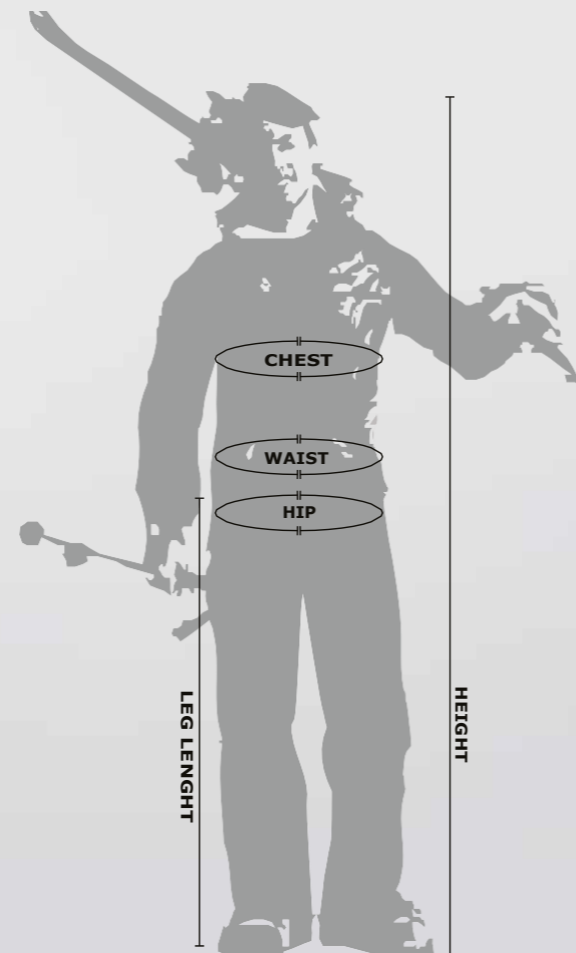

SIZE CHART APPAREL MEN

MEN (GENERAL CHART)

UNISEX	XS	S	M	L	XL	XXL
EU	44/XS	46/S	48/M	50/L	52/XL	54/XXL
US	34/XXS	36/XS	38/S	40/M	42/L	44/XL
US PANTS	28"	30"	32"	34"	36"	38"
HEIGHT (CM)	170-173	173-176	176-179	179-182	182-185	185-188
CHEST (CM)	88-91	92-95	96-99	100-103	104-107	108-111
WAIST (CM)	76-79	80-83	84-87	89-91	92-95	96-99
HIP (CM)	92-95	96-99	100-103	104-107	108-111	112-115
LEG (CM)	101-104	103-106	105-108	107-110	109-112	111-114

MEN (BOTTOMS/PANTS, SHORT VERSION)

EU	M-24	L-25	XL-26
US	32"-30"	34"-32"	36"- 34"
HEIGHT (CM)	173-176	176-179	179-181
CHEST (CM)	96-99	100-103	104-107
WAIST (CM)	84-87	89-91	92-95
HIP (CM)	100-103	104-107	108-111
LEG (CM)	103-106	105-108	107-110

MEN (BOTTOMS/PANTS, LONG VERSION)

EU	M-98	L-102	XL-106
US	32"-34"	34"-36"	36"-38"
HEIGHT (CM)	184-187	187-190	190-193
CHEST (CM)	96-99	100-103	104-107
WAIST (CM)	84-87	89-91	92-95
HIP (CM)	100-103	104-107	108-111
LEG (CM)	112-115	113-117	116-119

ATHLETIC FIT

- anatomic shape
- freedom of movement
- lower volume for reduced bulk

These closer-fitting pieces layer well under other garments.

SPORTIVE

- anatomic shape
- maximum range of motion

Easy layering under these relaxed fitting items extends seasonal versatility and comfort.