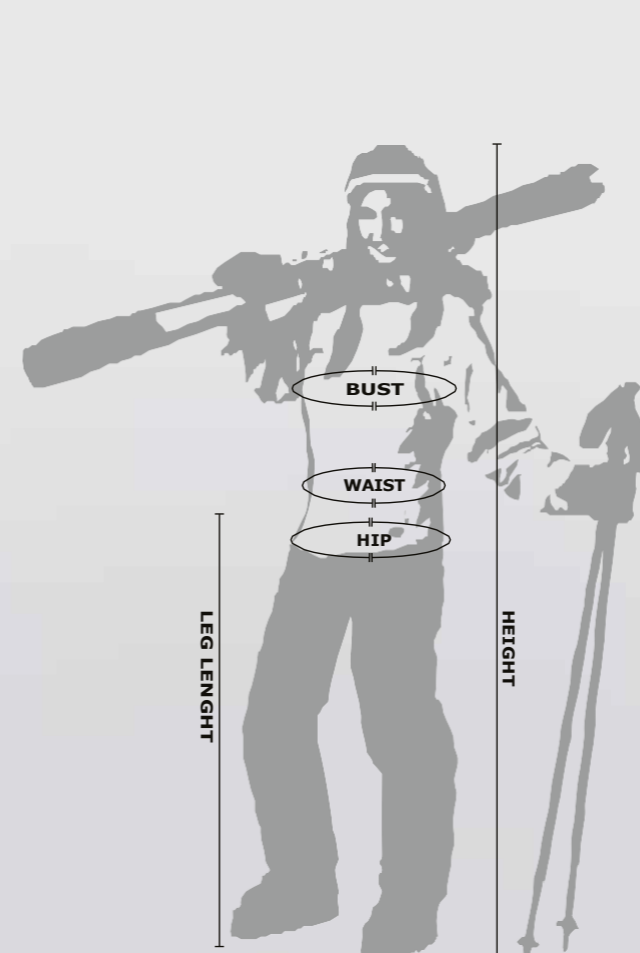

GLOVES

SIZE DYNAFIT	UNISEX
XS	7,5
S	8
M	8,5
L	9
XL	9,5

TIGHT FIT

- made of stretch/elastic fabrics
- fit next to the skin

These close fitting garments optimize the moisture management and thermal efficiency.

ATHLETIC FIT

- anatomic shape
- freedom of movement
- lower volume for reduced bulk

These closer-fitting pieces layer well under other garments.

SPORTIVE

- anatomic shape
- maximum range of motion

Easy layering under these relaxed fitting items extends seasonal versatility and comfort.