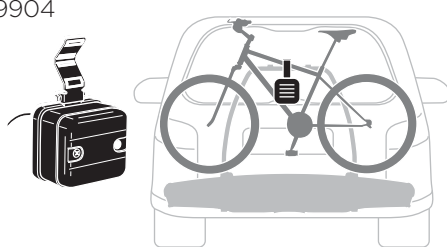

Thule 3rd Brake Light 13pin

9904