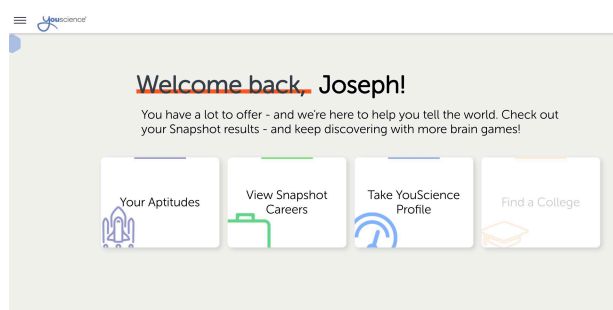

Getting started with youscience

If you are NEW to YouScience

If you have previously completed YouScience

(1) Log in to your school's student information system (Infinite Campus, PowerSchool, etc) and click the SLDS Portal link

(1) Log in to your school's student information system (Infinite Campus, PowerSchool, etc) and click the SLDS Portal link

(2) Click "My Career Plan"

(2) Click "My Career Plan"

(3) Click "YouScience"

(3) Click "YouScience"

(4) Do NOT click the Login button. Complete the information requested to create your account.

(4) Click Login to access your account.

(5) If you completed Snapshot in middle school, you can explore your Snapshot results or take the high school brain games by clicking "Take YouScience Profile"