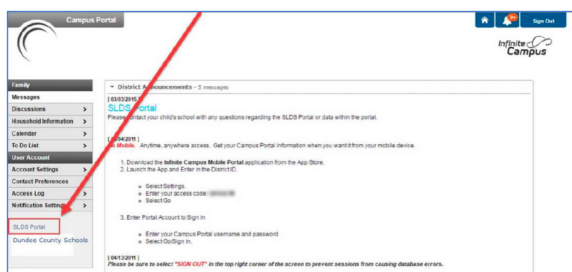

Getting started with youscience

If you are NEW to YouScience

If you have previously completed YouScience

(1) Log in to your school's student information system (Infinite Campus, PowerSchool, etc) and click the SLDS Portal link