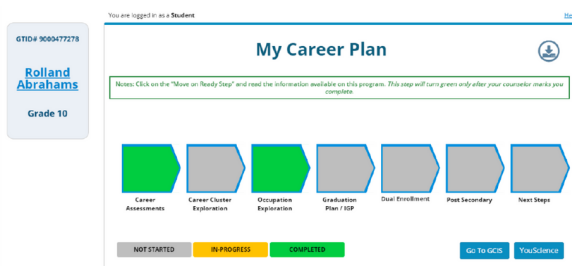

(3) Click "YouScience"

(4) Do NOT click the Login button. Complete the information requested to create your account.