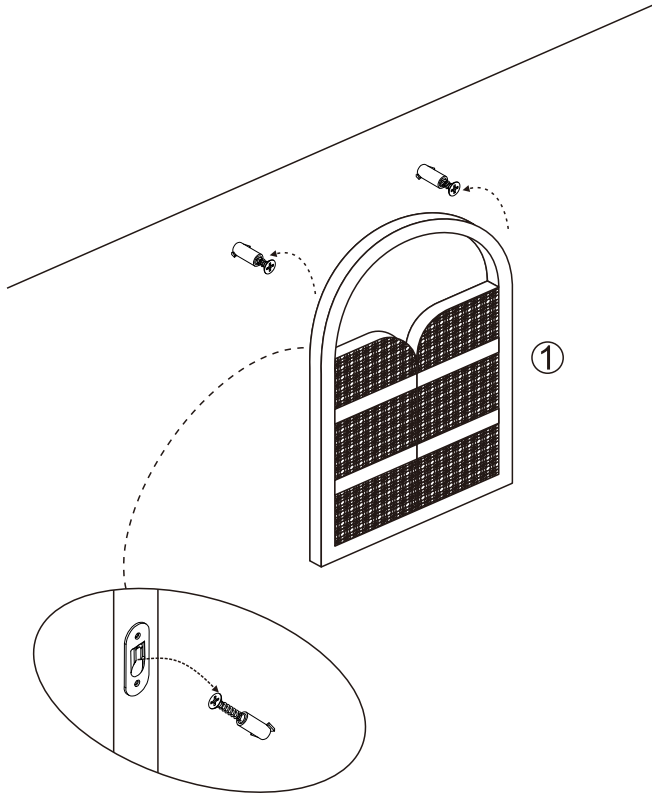

**MAXIMUM LOADING WEIGHT: 0.5KG FOR EACH HOOK, 2KG FOR HOLDING BOARD UNDER MIRROR**

1

	A	∅ 3x15mm	4PCS
	B		1PC
	C	∅ 4x30mm	2PCS

3

2

1

1PC

**Option 1:**

**Step 1:**

**Step 2:**

**Option 2:**

**Step 1:**

OR

**Step 2:**