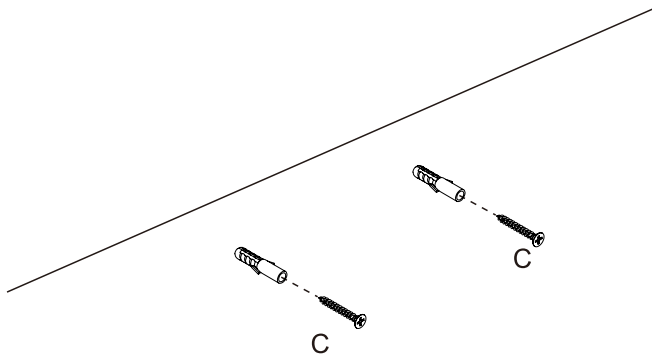

**MAXIMUM LOADING WEIGHT: 0.5KG FOR EACH HOOK, 2KG FOR HOLDING BOARD UNDER MIRROR**

1

	A	∅ 3x15mm	4PCS
	B		1PC
	C	∅ 4x30mm	2PCS

3

2

1

1PC

**Option 1:**

**Step 1:**

**Step 2:**

**Option 2:**

**Step 1:**

OR

**Step 2:**