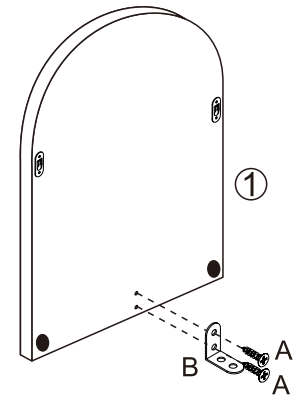

**MAXIMUM LOADING WEIGHT: 0.5KG FOR EACH HOOK, 2KG FOR HOLDING BOARD UNDER MIRROR**

1

	A	∅ 3x15mm	4PCS
	B		1PC
	C	∅ 4x30mm	2PCS

3

2

1

1PC

**Option 1:**

**Step 1:**

**Step 2:**

**Option 2:**

**Step 1:**

OR

**Step 2:**