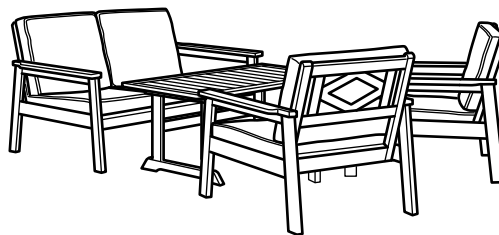

A living room under the open skies. Cosy armchairs, a generous coffee table and a comfortable sofa – create a comfy outdoor living room with BONDHOLMEN 4-seater conversation set.

This combination with KUDDARNA seat and back cushions, anthracite 596€ (093.239.96)

This combination with FRÖSÖN/DUVHOLMEN seat and back cushions, beige 696€ (693.237.62)

Shopping list:

BONDHOLMEN armchair	2 pcs
BONDHOLMEN 2-seater sofa	1 pc
BONDHOLMEN coffee table	1 pc
FRÖSÖN/DUVHOLMEN, KUDDARNA or	
HÄLLÖ seat cushion 62×62 cm	4 pcs
FRÖSÖN/DUVHOLMEN,	
KUDDARNA back cushion 62×44 cm or HÄLLÖ back cushion 62×42 cm	4 pcs