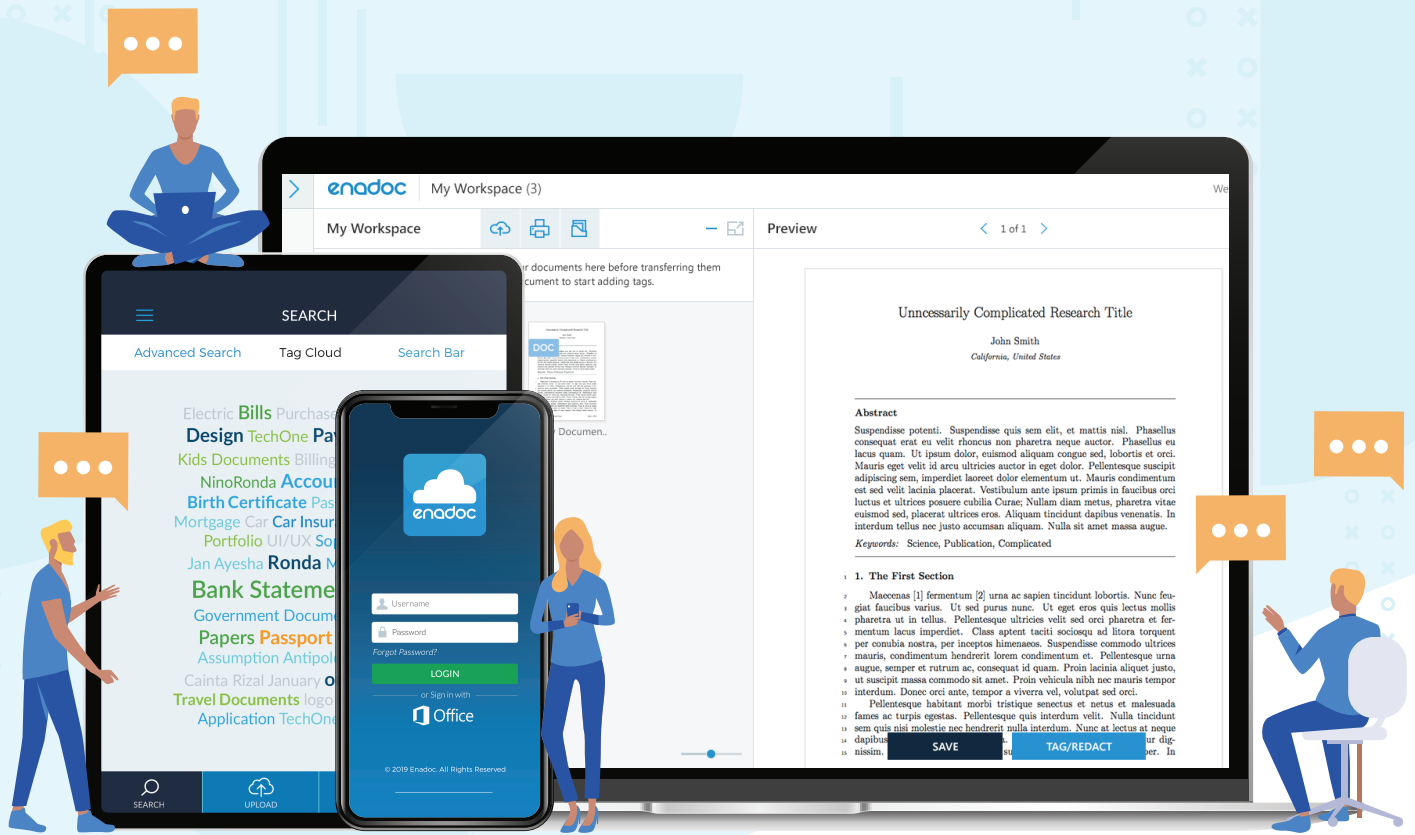

# enadoc

We are on a mission to help successful organizations use digital technologies to reimagine their client and employee experiences, their culture, and their business model and to help them bring digital transformation to the core of their strategy.

SCAN ME

Digital transformation starts today by fixing the past; digitize documents and replace paper-based or manual processes with efficient cloud-based solutions such as Enadoc DMS and Flowdoh, and continue by integrating with the tools of the modern workplace such Microsoft Teams and SharePoint.

## enadoc

Capture document with desktop- or high-volume scanners or use our free mobile companion app. Tag documents with keywords. Find documents through our distinct Tag Cloud, Advanced Search or from a host of 3rd party applications such as SharePoint, ERP, CRM, HRMS, and many more. Enadoc uses Ai based Computer Vision to convert images to text and Cognitive Services such as language understanding, text analytics, natural language processing, sentiment analysis and key phrase extraction to improve search and create our characteristic Tag clouds. Enadoc's user interface (UI) front end is light and minimalist, easy to learn and adapt while the back-end is complex enough to satisfy the most challenging requirement.