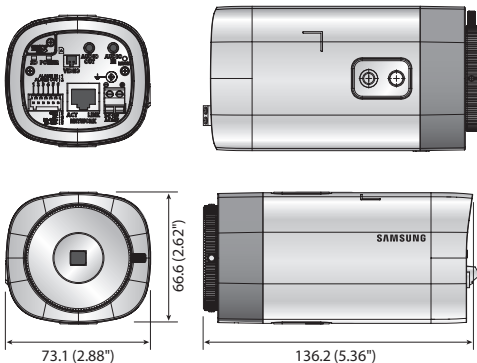

Dimensions

Unit : mm (inch)