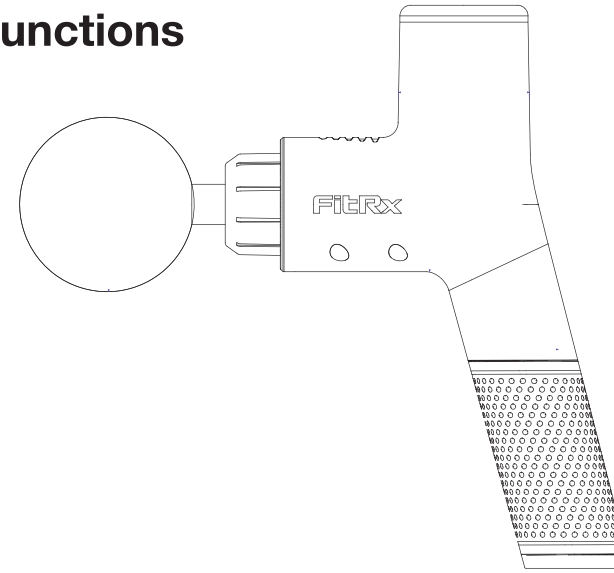

Muscle Massage Gun Manual

Relieve muscle soreness and stiffness with the FitRx muscle massage gun. Ideal for relieving, shoulder, neck, waist, and back pain, this massager is your answer for soothed and relaxed muscles. It includes four interchangeable massage heads for a comfortable massage experience. The muscle massage gun is compact, portable and ultra-quiet; choose from six massage speeds which allow you to get the right and appropriate amount of pressure to relive your pain and improve muscle strength, flexibility, and coordination.

Package Contents

- Massager
- Charger
- Four Massage Heads
- Manual
- Case

Product Overview & Functions

- Releases tension and eases sore, tight muscles, promotes blood circulation, improves soft tissue health, and strengthens range of motion.
- Ideal for massaging different parts of the body i.e. shoulders, neck, waist, and back.
- Choose from four interchangeable massage heads for a comfortable massage experience.
- Adjust the intensity of your massage using the speed levels

User Instructions

- Select the massage head you would like to use and insert it in the round hole in front of the massager.
- To turn the unit on press the ON/OFF button at the bottom of the massager.
- To increase the speed of the massage, press the speed button again.
- Each press on the button will increase the speed of your massage up to level 6 max the LED at the bottom of the massager will show the intensity level
- Press again to stop the massager and to turn it off
- The battery indicator level lights will show the corresponding battery level
- After completing the massage press the on/off button at the bottom of the massager to turn it off.