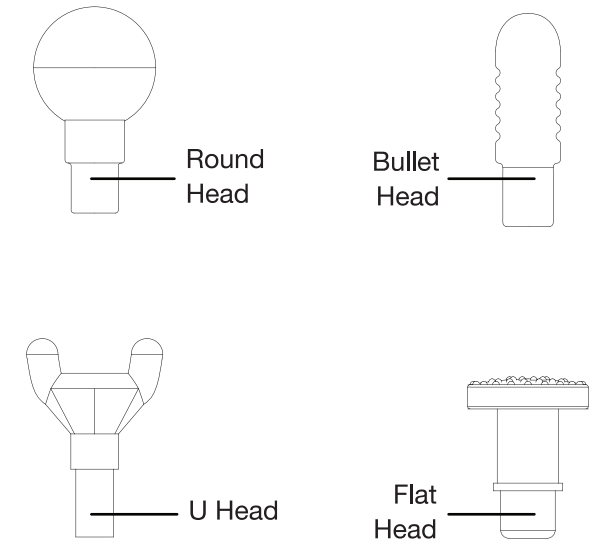

Package Contents

- Massager
- Charger
- Four Massage Heads
- Manual
- Case

Product Overview & Functions

- Releases tension and eases sore, tight muscles, promotes blood circulation, improves soft tissue health, and strengthens range of motion.
- Ideal for massaging different parts of the body i.e. shoulders, neck, waist, and back.
- Choose from four interchangeable massage heads for a comfortable massage experience.
- Adjust the intensity of your massage using the speed levels

Four Ergonomic Massage Heads for Every Muscle Group

- Round Head:** Arm, waist, hip, thigh, calf, and other big muscle groups
- Flat Head:** Neck, spine, and achilles tendon
- Bullet Head:** Deep tissue such as joints, palms and plantar
- U Head:** Relaxes and shapes various muscle parts

User Instructions

- Select the massage head you would like to use and insert it in the round hole in front of the massager.
- To turn the unit on press the ON/OFF button at the bottom of the massager.
- To increase the speed of the massage, press the speed button again.
- Each press on the button will increase the speed of your massage up to level 6 max the LED at the bottom of the massager will show the intensity level
- Press again to stop the massager and to turn it off
- The battery indicator level lights will show the corresponding battery level
- After completing the massage press the on/off button at the bottom of the massager to turn it off.