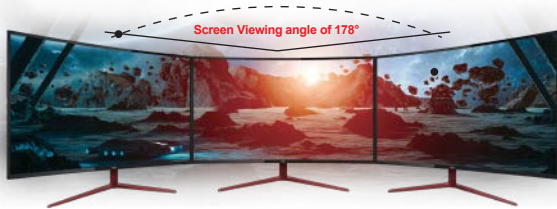

Screen Viewing angle of 178°

144Hz

144Hz Refresh Rate

Eliminate motion blur and gain the upper hand in your gameplay. By refreshing the screen image 144 times per second, AOC's 144Hz pro-gaming standard frame rate ensures you can catch every movement, every moment.