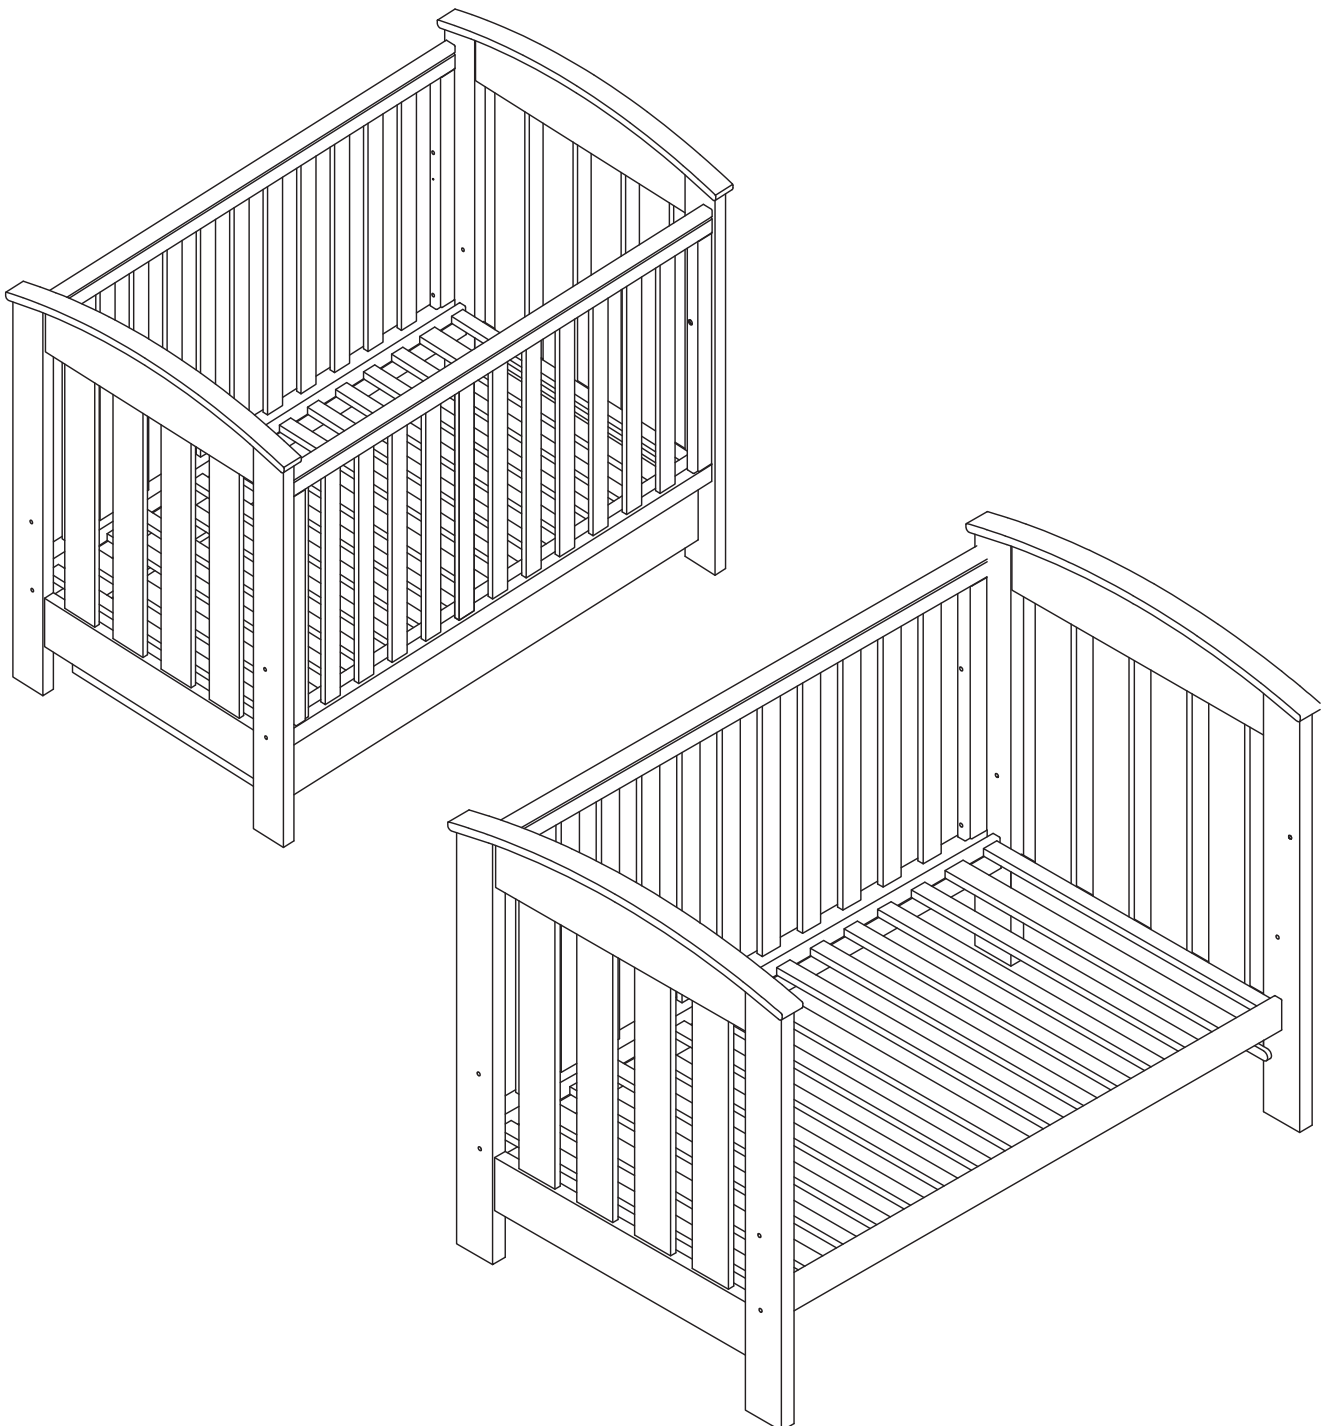

loveⁿcare

Congratulations on your new quality Love N Care product from our exclusive range of baby products. This exceptional design combines the most unique features that any baby product offers.

We are confident that you will appreciate its many highlights, including its reliability and durability. Your new product has been manufactured to comply with the Highest Quality Standards and comes with a 12-month warranty.

As you will soon learn there are many more great features about your new Love N Care product.