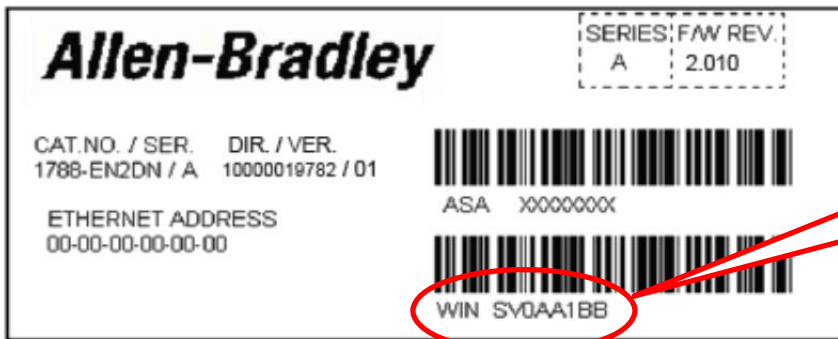

Product WIN code as shown on the product nameplate. The product nameplate is located on the 1788-EN2DN product.

- Description -

A potential anomaly exists with the 1788-EN2DN linking device for Ethernet/IP and DeviceNet.

Incorrect firmware was loaded into a small number of units prior to product shipment. Product with the incorrect firmware will fail to operate. This anomaly can be corrected in the field by downloading and installing the correct firmware.

- Temporary Workarounds -

No workaround has been identified. Affected product must be field upgraded to the correct firmware revision or replaced.

- Correction -

The 1788-EN2DN linking device for Ethernet/IP and DeviceNet can be field upgraded to the correct firmware from the Rockwell Automation Support site. From the Rockwell Automation Support home page at <http://www.rockwellautomation.com/support>, follow the links Services & Support → Software Updates, Firmware and Other Downloads → Find Product Downloads and Software Updates → Find Product Downloads. In the "search by name or description" field, enter "1788-EN2DN". Select the 1788-EN2DN product from the list. Select for download the 2.010 version or later firmware revision. Follow the instructions in your device's user manual to download the