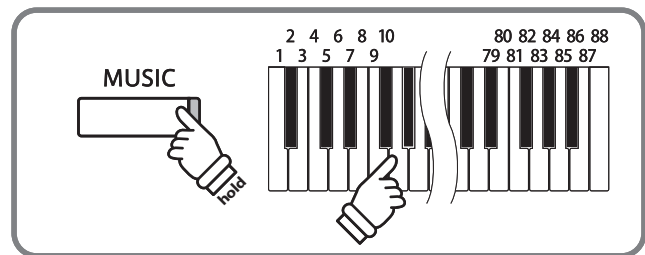

Press the PLAY/STOP button to stop hymn playback.

* Press the SOUND SELECT buttons to select the desired sound to be used for hymn playback.

* Press the ◀ or ▶ buttons to adjust the volume of the left/right-hand parts of the hymn.

* Press and hold the METRONOME button, then press the ▲ or ▼ buttons to increase or decrease the tempo of the hymn.

4. Exiting Hymn Player mode

Press the MUSIC button to exit Hymn Player mode and return to normal operation.

4 Performing a Hymn

The Hymn Player allows complete beginners to 'conduct' hymns by simply tapping the keyboard with a steady rhythm and tempo.

2. Selecting a hymn

Enter Hymn Player mode.

Press and hold the MUSIC button, then press the key to which the desired hymn is assigned.

The number and name of the selected hymn will be shown in the LCD display.

3. Performing the selected hymn

Press a key on the keyboard with a constant steady beat.

The hymn will advance with every key that is pressed. Pressing the keys gently will produce a soft sound, while pressing heavily will produce a loud sound.