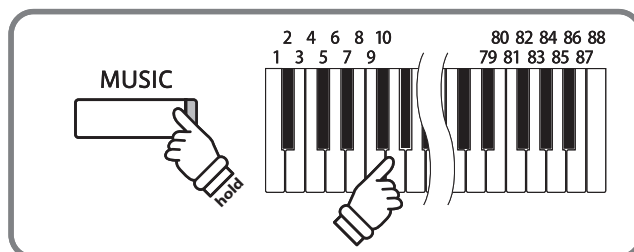

3 Playing (Listening to) a Hymn

The Hymn Player features 88 classic hymns, with each hymn assigned to one of the 88 piano keys. The hymns are classified into six different categories: Classic, Christmas, Thanksgiving, Easter, Patriotic, and Wedding. For a complete listing of available hymns, please refer to the 'Hymn Player Song List' on page 9 of this booklet.

1. Entering Hymn Player mode

Press the MUSIC button, then press the ▲ or ▼ buttons until Hymn Player is shown in the LCD Display.

Press the FUNCTION button to enter Hymn Player mode.

The name of the first hymn will be shown in the LCD display.

2. Selecting a hymn

Press and hold the MUSIC button, then press the key to which the desired hymn is assigned (page 9).

The number and name of the selected hymn will be shown in the LCD display.

3. Playing the selected hymn

Press the PLAY/STOP button.

The LED indicator for the PLAY/STOP button will turn on and the selected hymn will start to play.

Each hymn will play for one verse, before the next hymn in the same category is selected automatically and starts to play.