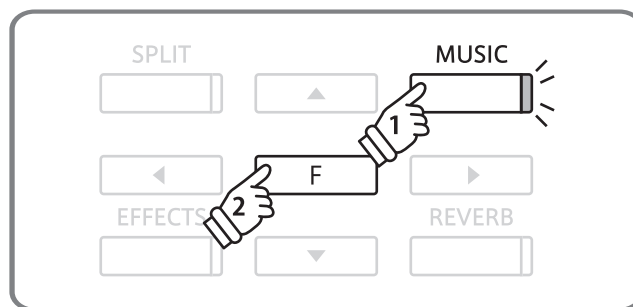

4. Exiting the Hymn Player setting

Press a SOUND SELECT button to exit the Hymn Player setting and return to normal operation.

2 Prelude Mode

With the Hymn Player setting enabled in the 'Basic Settings' menu, a special Prelude feature will replace the standard Demo mode, playing a selection of hymns repeatedly for use as prelude or postlude music. For a complete listing of available hymns, please refer to the 'Prelude Mode Song List' on page 8 of this booklet.

1. Entering Prelude mode

Press the MUSIC button, to enter the Music Menu.

The LED indicator for the MUSIC button will start to flash, and the Music Menu will be shown in the LCD display. Prelude mode will be selected automatically.

Press the FUNCTION button to enter Prelude mode.

One of the 32 prelude hymns will be selected at random and will start to play, with the name of the hymn shown in the LCD display.

* Each hymn will be played for two verses.