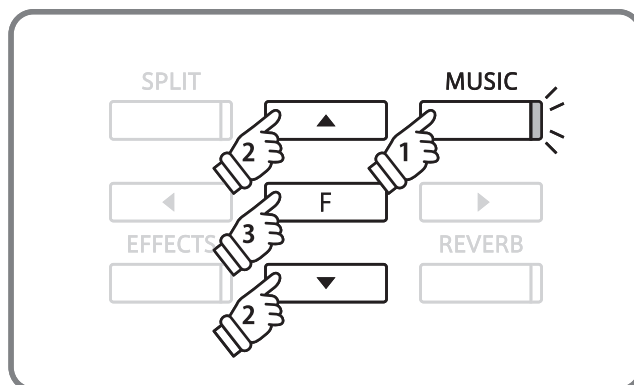

Press the PLAY/STOP button to stop/start hymn playback.

Press the SOUND SELECT buttons to select the desired sound to be used for hymn playback.

2. Exiting Prelude mode

Press the MUSIC button to exit Prelude mode and return to normal operation.

3 Playing (Listening to) a Hymn

The Hymn Player features 88 classic hymns, with each hymn assigned to one of the 88 piano keys. The hymns are classified into six different categories: Classic, Christmas, Thanksgiving, Easter, Patriotic, and Wedding. For a complete listing of available hymns, please refer to the 'Hymn Player Song List' on page 9 of this booklet.

1. Entering Hymn Player mode

Press the MUSIC button, then press the ▲ or ▼ buttons until Hymn Player is shown in the LCD Display.

Press the FUNCTION button to enter Hymn Player mode.

The name of the first hymn will be shown in the LCD display.

2. Selecting a hymn

Press and hold the MUSIC button, then press the key to which the desired hymn is assigned (page 9).

The number and name of the selected hymn will be shown in the LCD display.

3. Playing the selected hymn