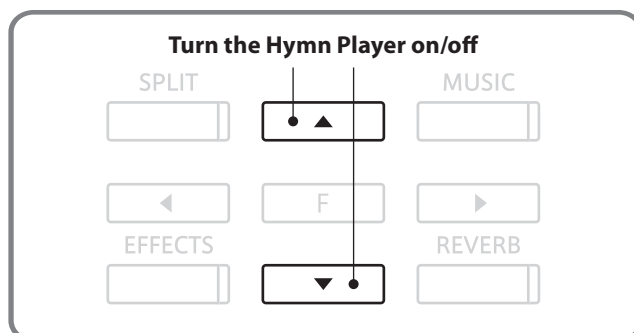

3. Turning the Hymn Player on/off

Press the ▲ or ▼ buttons to turn the Hymn Player setting on/off.

When set to 'On', the Hymn Player function replaces the standard Concert Magic songs with 88 hymns of the faith.

In addition, the standard Demo mode will be replaced by a special 'Prelude' mode in which a selection of the 88 hymns will play repeatedly for use as prelude music.

To return to using the standard Demo and Concert Magic functions/songs, set the Hymn Player setting to 'Off'.