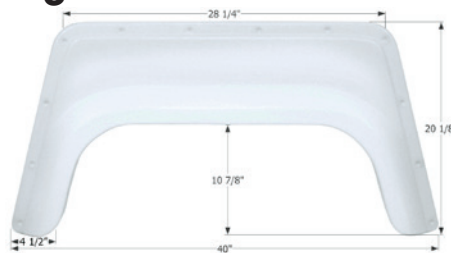

ICON Single Fender Skirt **FS302**

Universal replacement to fit by dimension.

40" x 20 1/8"

00526 Polar White