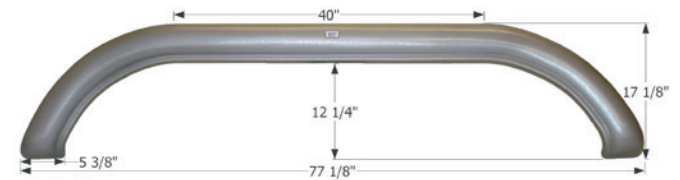

Cruiser Tandem Fender Skirt FS2677

Fits various Cruiser brands including: Viewfinder.
68 1/8" x 12 1/2"

- 12677** Grey

DRV Luxury Suites Tandem Fender Skirt FS2138

Fits various DRV Luxury Suite and Potomac brands.
This fender skirt mounts to the side of the RV via screws drilled in from the backside, through the fender skirts inner liner.
77 1/8" x 17 1/8"