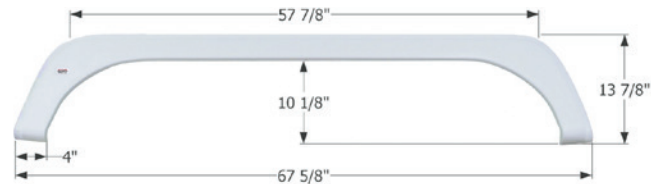

14277 Black

KZ Tandem Fender Skirt **FS4481**

Fits various KZ brands including: Sportsmen.
67" x 8"

14481 Taupe

14503 Polar White

KZ Tandem Fender Skirt **FS786**

Fits various KZ brands including: Sportsmen, Frontier.
67 5/8" x 13 7/8"