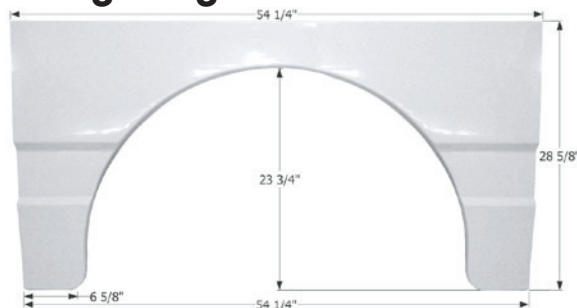

Winnebago Single Fender Skirt **FS1946**

Fits various Winnebago brands including: Luxor.
54 1/4" x 28 5/8"

01946 Polar White (Unpainted)

Triple E Single Fender Skirt **FS2342**

Fits various Triple E brands including: Regency.
39 1/2" x 18 1/2"