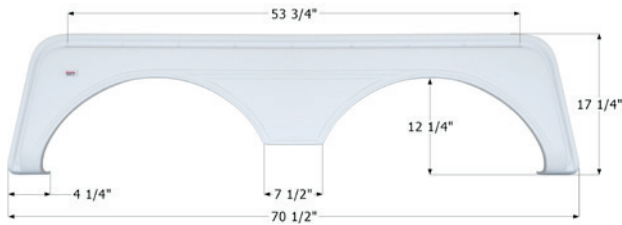

00413 Colonial White

00414 Polar White

ICON Tandem Fender Skirt **FS668**

Universal replacement to fit by dimension.
67 5/8" x 15"

00415 Colonial White

00416 Polar White

ICON Tandem Fender Skirt **FS669**

Universal replacement to fit by dimension.
70 1/2" x 17 1/4"