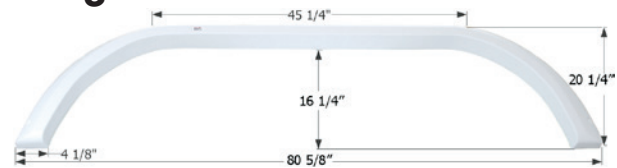

Carriage Tandem Fender Skirt **FS1792**

Fits various Carriage brands including: Cameo, Cabo, Carri-Lite, Royal. This skirt is also available for the side side (FS1792S).
80 5/8" x 20 1/4"

- **01792** Polar White
- **01793** Metallic Silver
- **12548** Champagne