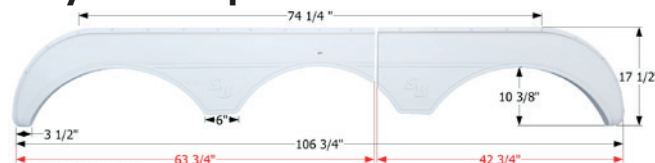

Sunnybrook Triple Fender Skirt **FS2660**

Fits various Sunnybrook brands. Slide out split is molded into the part. 1/4" Slide Gap included in the "F" dimension. Individual pieces are 63 3/4" & 42 3/4". Sunnybrook part number is FT131.

106 3/4" x 17 1/2"

12660 Polar White