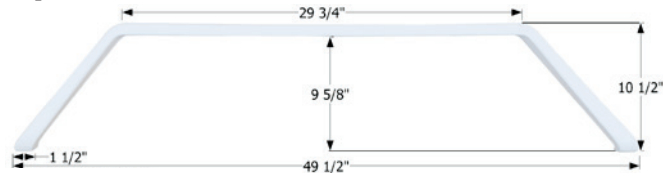

12640 Polar White

Jayco Tandem Fender Skirt **FS4255**

NEW

Fits various Jayco brands including: Eagle. 69 1/2" x 12 3/4"

14255 Black

14349 Polar White

Jayco Tandem Fender Skirt **FS2787**

Fits various Jayco brands. Jayco part number is 0167721 and it has a Supplier part number of 150-542, 150-452.