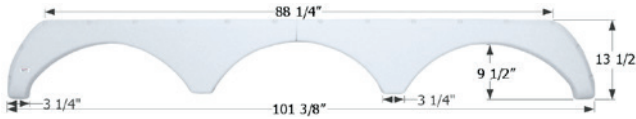

Thor Triple Fender Skirt **FS1948**

Fits various Thor brands including: Transport, Tahoe.
101 3/8" x 13 1/2"

01948	Polar White
01949	Metallic Grey