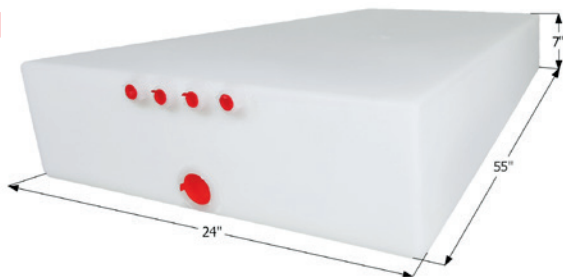

Fresh Water Tank **WT3594**

NEW

Each configuration has detailed diagrams. To see configurations go to: www.icondirect.com/wt3594/
55" x 24" x 7" - 38 US Gallon Capacity.*

14202 0244087 from Amerikart

14226 0210998 from Amerikart

14227 0219278 from Amerikart

14228 0211873 from Amerikart

14229 0219277 from Amerikart

14230 0222046 from Amerikart