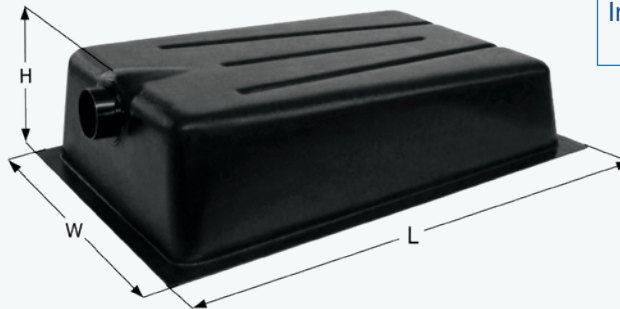

Holding Tank Measuring Guide

1. Select your drain style

☐ Bottom Drain

☐ Center End Drain

☐ Center Side Drain

☐ Left End Drain

☐ Left Side Drain

☐ Recessed Drain

☐ Right End Drain

☐ Right Side Drain

2. Measure your original tank and compare with the RV parts diagrams

Measure your holding tank in Inches and fill in the numbers on the lines below

L : _____

Overall Length - The overall length measurement including flange (if there is a flange)
Measured on the longest side of your holding tank

W : _____

Overall Width - The overall width measurement including flange (if there is a flange)
Measured on the shortest side of your holding tank

H : _____

Overall Height - The overall height measurement
Measured from the top of the holding tank to the lowest point which is usually the bottom of the drain

If you need assistance, please call us toll free at **1 888 362 ICON (4266)** or email info@icondirect.com