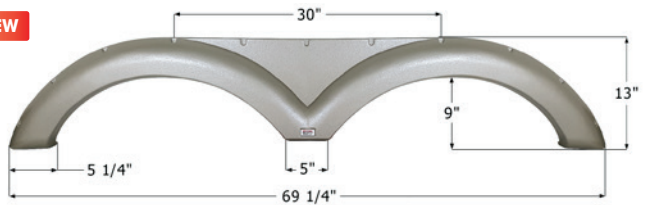

Gulf Stream Tandem Fender Skirt **FS4219**

NEW

Fits various Gulfstream brands including: Sedona.
69 1/4" x 13"

14219 Champagne