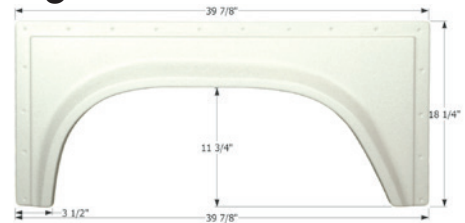

ICON Single Fender Skirt **FS381**

Universal replacement to fit by dimension.
39 7/8" x 18 1/4"

- **01617** Colonial White