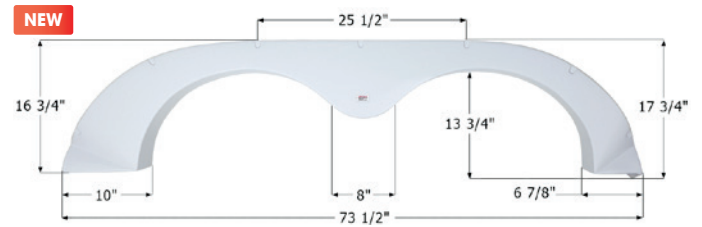

R-Vision Tandem Fender Skirt **FS4180 RH**

Fits various R-Vision brands including: Status. This fender skirt is for the RIGHT SIDE of the trailer.
73 1/2" x 17 3/4 (F) ; 16 3/4 (R)"

14180 Polar White