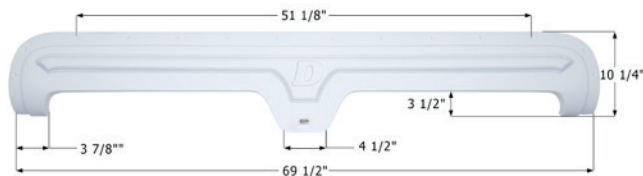

- 01708** Polar White
- 01709** Champagne

Cruiser Tandem Fender Skirt FS4528

NEW

Fits various Cruiser brands including: Viewfinder.
65 3/4" x 12"

- 14528** Grey
- 14754** Dark Storm

Dutchmen Tandem Fender Skirt **FS1714**