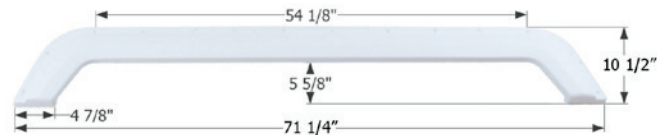

Thor Citation Tandem Fender Skirt

FS780

Fits various Thor brands including: Citation, Jazz, Summit, Sonoma, Tahoe, Vortex, Wave, Wanderer. Also fits various Eclipse RV brands including: Attitude. Also fits various Coachmen brands including: Chaparral. 71 1/4" x 10 1/2"

01643 Polar White

12608 Champagne