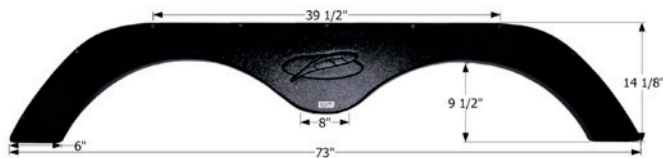

R-Vision Tandem Fender Skirt **FS2411**

Fits various R-Vision brands.
73" x 14 1/8"

12411 Black