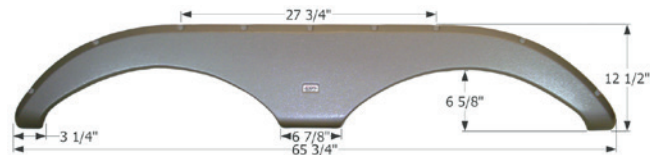

Gulf Stream Tandem Fender Skirt **FS2092**

Fits various Gulfstream brands including: Mako.
65 3/4" x 12 1/2"

- **12092** Heather Mist Metallic