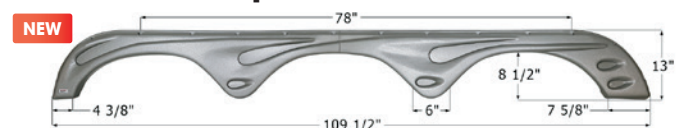

Forest River Triple Fender Skirt **FS4103 LH**

Fits various Forest River brands including: Stealth Evo. This fender skirt is for the LEFT SIDE of the trailer.
109 1/2" x 13"

14103 Metallic Silver