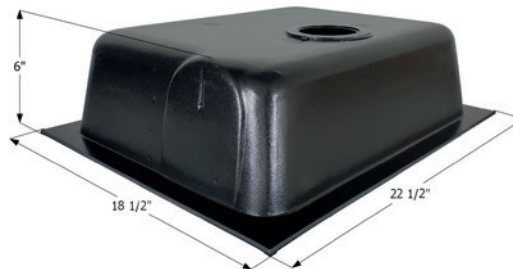

Bottom Drain HT630A-BD

22 1/2" x 18 1/2" x 6" - 8 US Gallon Capacity.

00436 Tank w/ 3" Threaded Fitting Installed