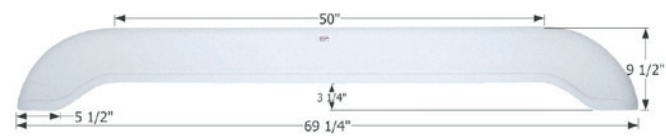

Extreme RV Tandem Fender Skirt **FS2057**

Fits various Extreme RV brands including: Sportsmaster.

The skirt is fastened with a flange on the underside for hidden fastening.

69 1/4" x 9 1/2"

- **12057** Polar White