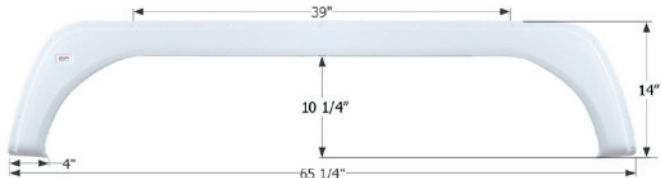

01747 Polar White

Kustom Koach Tandem Fender Skirt FS1953

Fits various Kustom Koach brands. Also fits various Thor brands including: Crossroads Sunset Trail.
67 3/4" x 9 1/4"

01953 Polar White

KZ Tandem Fender Skirt FS1724