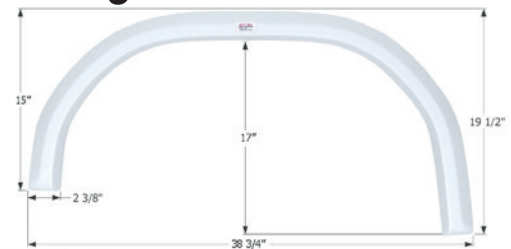

Damon Single Fender Skirt **FS1899 LH**

Fits various Damon brands including: Challenger.
38 3/4" x 15 (F); 19 1/2 (R)"

01910 Polar White