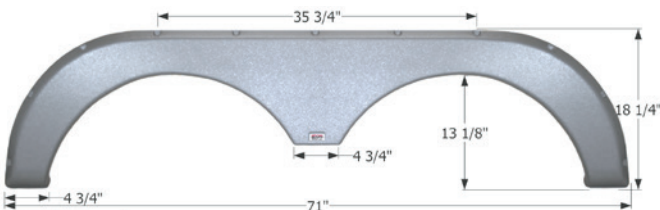

Thor Tandem Fender Skirt FS2290

Fits various Thor brands including: Tahoe.
71" x 18 1/4"

12290 Metallic Silver