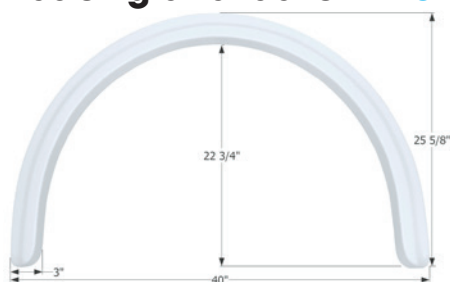

12889 Black

Four Winds Single Fender Skirt **FS1883**

Fits various Four Winds brands.
41" x 18 7/8"

01883 Polar White

Four Winds Single Fender Skirt **FS2123**

Fits various Four Winds brands including: Hurricane and Thor brands including: Ace.
40" x 25 5/8"