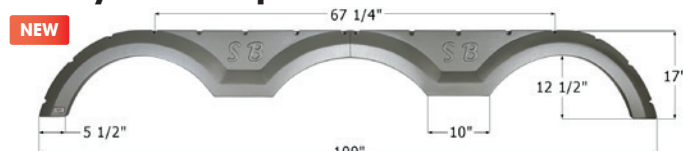

Sunnybrook Triple Fender Skirt **FS4150**

Fits various Sunnybrook brands.

109" x 17"

14150 Metallic Grey