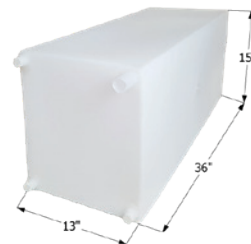

Fresh Water Tank **WT2463**

36" x 15" x 13" - 30 US Gallon Capacity.

12497 Tank Only

12727 Tank w/ 1/2" FPT (3), 1 1/4" Filler Boss (1)