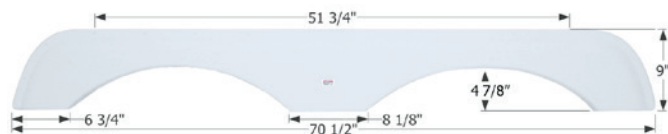

Gulf Stream Tandem Fender Skirt **FS1956**

Fits various Gulfstream brands including: Gulf Breeze.
70 1/2" x 9"

- **01956** Polar White
- **01957** Taupe
- **12170** Black