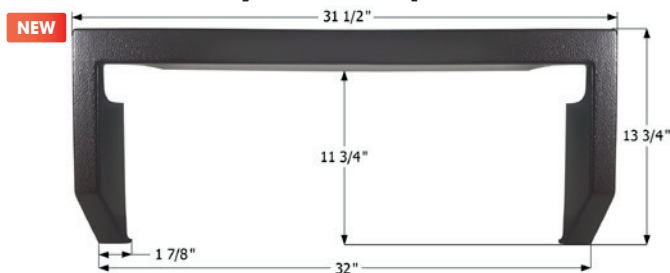

4 1/2" x 2 5/32"

12602 Polar White

Keystone Entry Door Step Trim

Fits various Keystone brands including: Cougar.
31 1/2" x 10 1/2"

14098 Taupe

14381 Polar White

Palomino Entry Door Step Trim

Fits various Palomino brands including: Columbus.
32" x 13 3/4"