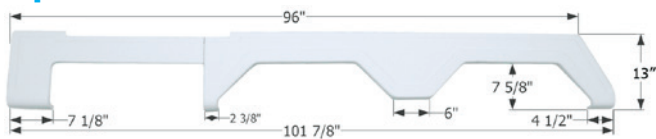

Glendale Tandem Fender Skirt **FS1762** Step Trim

Fits various Glendale brands including: Titanium. These fender skirts fit certain models of Glendale Titanium 5th wheels that included the step trim & fender in one part. Our replacement has 2 parts, that snap together where the fender & the step trim meet.

101 7/8" x 13"

01762 Polar White

01763 Mauve Grey

01768 Slate Grey