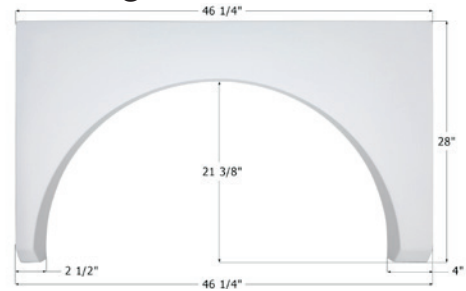

Fleetwood Single Fender Skirt **FS4363 LH**

NEW

Fits various Fleetwood brands including: Bounder.
46 1/4" x 28"

14363 Polar White (Unpainted)