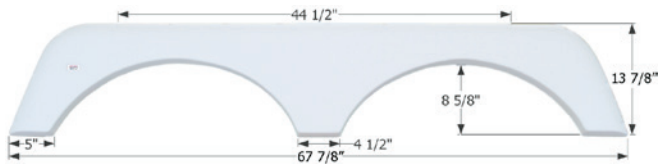

KZ Tandem Fender Skirt FS1781

Fits various KZ brands including: Sportsmen.
67 7/8" x 13 7/8"

01781 Polar White