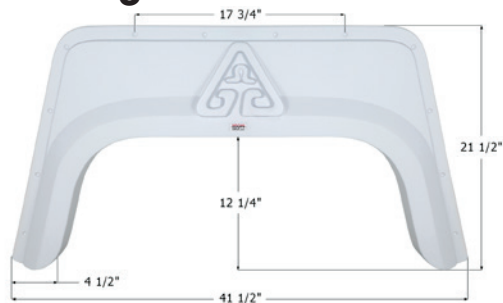

Glendale Single Fender Skirt **FS4416**

NEW

Fits various Glendale brands.
41 1/2" x 21 1/2"

14416 Polar White