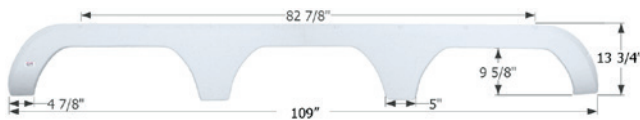

Travel Supreme Triple Fender Skirt **FS1964**

Fits various Travel Supreme brands including: River Canyon.
109" x 13 3/4"

01964	Polar White
01965	Taupe
14343	Grey
14375	Black