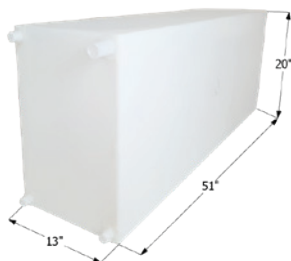

Fresh Water Tank **WT2452**

51" x 20" x 13" - 54 US Gallon Capacity.

12452 Tank Only

12716 Tank w/ 1/2" FPT (3), 1 1/4" Filler Boss (1)