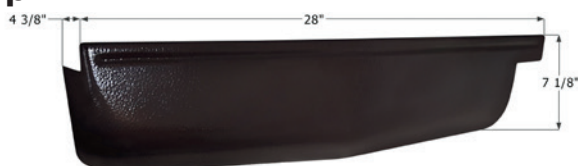

Forest River Rockwood Front Corner Cap

Front Lower Corner Cap. The part is 5 1/2" deep on the corner edge. This part fits particular Forest River Rockwood units. 2007 Forest River Rockwood model 2701SS, 2014 Forest River Rockwood 2608WS - confirmed.

28" x 4 3/8" x 7 1/8"

12894   **Right Side**   **Winchester Brown**

12895   **Left Side**   **Winchester Brown**

14151   **Right Side**   **Taupe**

14152   **Left Side**   **Taupe**