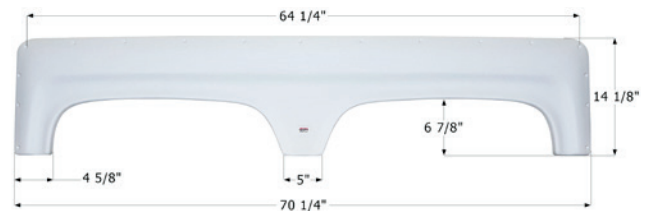

ICON Tandem Fender Skirt **FS570**

Universal replacement to fit by dimension.
70 1/4" x 14 1/8"

00411 Colonial White

00412 Polar White