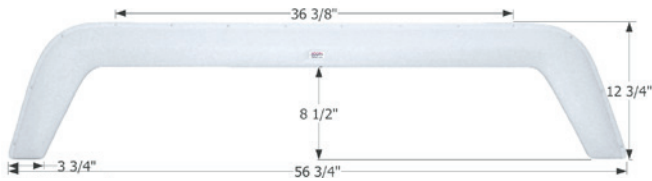

Forest River Tandem Fender Skirt FS2129

Fits various Forest River brands including: Rockwood Roo.

56 3/4" x 12 3/4"

12129 Polar White