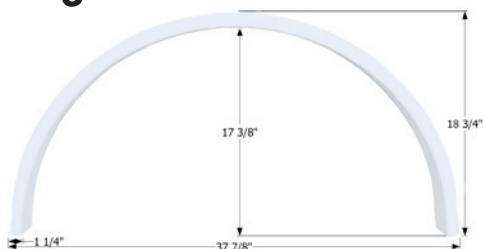

- 12558** Polar White
- 14736** Black

Jayco Single Fender Skirt **FS2593**

Fits various Jayco brand Pop up Campers. Jayco part number 0173266 and 150-564.
23 1/2" x 10 1/2"

12593 Polar White

Jayco Single Fender Skirt **FS2786**