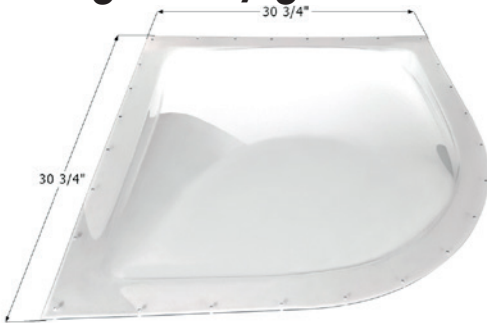

- 12594** White

Neo Angle RV Skylight **NSL3013**

Dome Dimension: 30" x 13" x 4"
 Flange Dimension: 34" x 16" (2" width)

- 01870** Clear
- 01871** White
- 12111** Smoke

Radius Edge RV Skylight **RSL26**

Dome Dimension: 26" x 26" x 5"
 Flange Dimension: 30 3/4" x 30 3/4" (2 3/8" width)