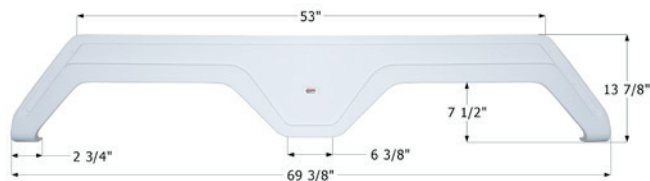

Glendale Tandem Fender Skirt **FS788**

Fits various Glendale brands including: Titanium.
69 3/8" x 13 7/8"

- **01683** Polar White
- **01684** Mauve Grey
- **01693** Tan
- **01701** Slate Grey