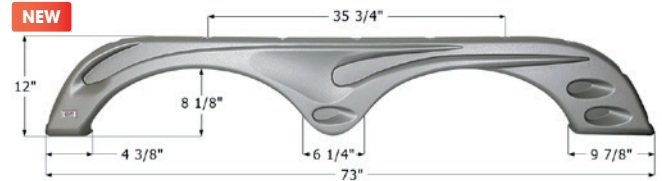

Forest River Tandem Fender Skirt FS4313 LH

NEW

Fits various Forest River brands including: Stealth. This fender skirt is for the LEFT SIDE of the trailer.
73" x 12"

- **14313** Metallic Silver