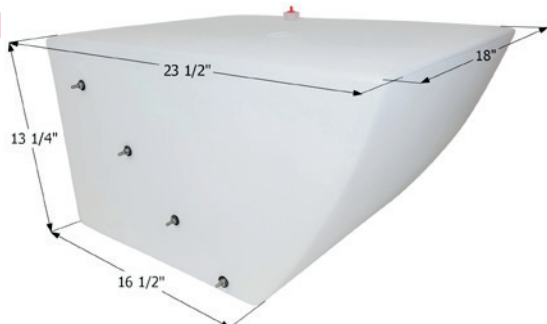

Jayco Fresh Water Tank **WT3615**

NEW

23 1/2" x 18" x 13 1/4" - 20 US Gallon Capacity.

14210 0260385 from Amerikart