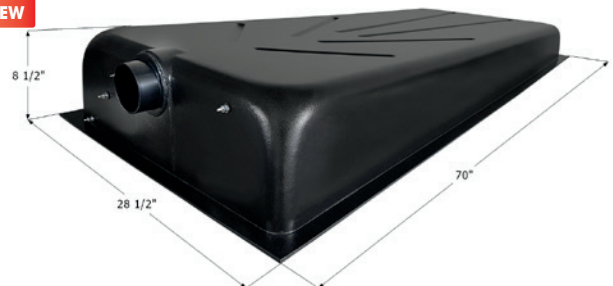

Center End Drain **HT192B-ED**

70" x 24" x 8" - 39 US Gallon Capacity.

12426 Tank w/ 3" Spigot & Sensors Installed

Center End Drain **HT543-ED**

NEW

70" x 28 1/2" x 8 1/2" - 48 US Gallon Capacity.

14320 Tank w/ 3" Spigot & Sensors Installed