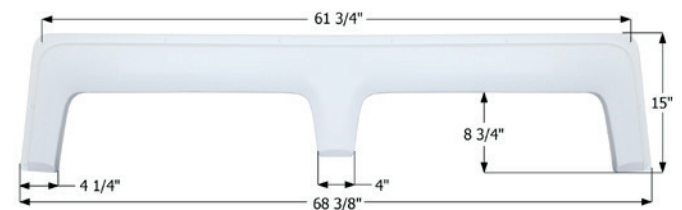

Thor Tandem Fender Skirt FS4099

Fits various Thor brands including: Chateau.
68 3/8" x 15"

14099 Polar White