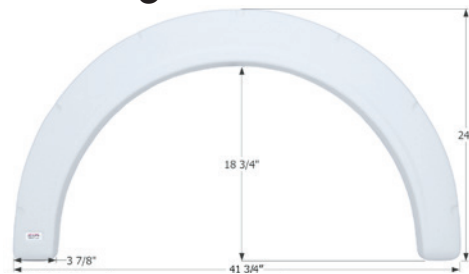

Fleetwood Single Fender Skirt **FS1916**

Fits various Fleetwood brands including: Flair.
41 3/4" x 24"

01916 Polar White