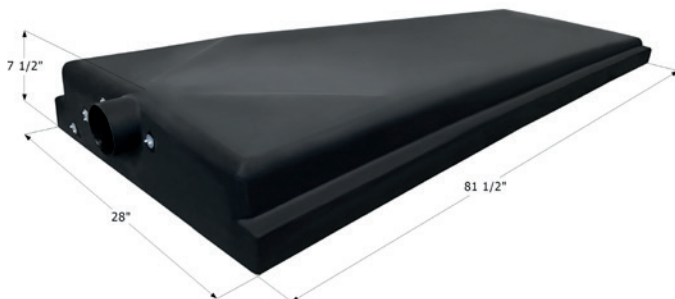

Center End Drain H3554

81 1/2" x 28" x 7 1/2" - 50 US Gallon Capacity.

14019 0218936 from Amerikart, 0318078 from ICON

14056 Tank Only