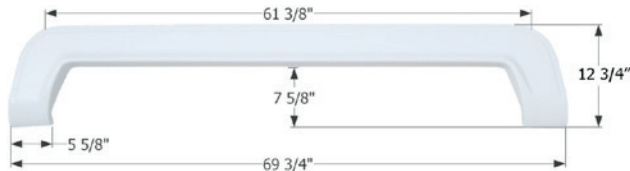

12789 Polar White

Sunvalley Tandem Fender Skirt

FS1966

Fits various Sun Valley brands including: Bridgeport. 77 1/2" x 11 1/2"

01966 Polar White

Thor Citation Tandem Fender Skirt

FS767

Fits various Thor brands including: Jazz, Summit, Sonoma, Tahoe, Vortex, Wave. 69 3/4" x 12 3/4"