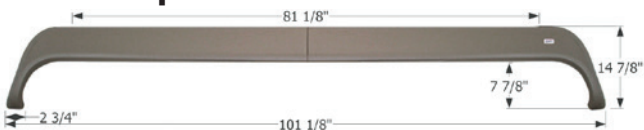

107 7/8" x 12 1/8"

12096 Polar White

KZ Triple Fender Skirt **FS2886**

Fits various KZ brands including: Sportsmen.

110" x 14 1/2"

12886 Black

Monaco Triple Fender Skirt **FS2045**

Fits various Monaco & Holiday Rambler brands including: Mckenzie Dune Chaser.