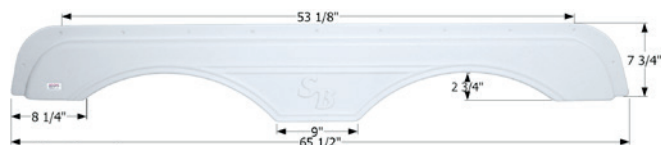

Fits various Sunnybrook & Winnebago brands.
65 1/2" x 7 3/4"

12634 Polar White

Sunnybrook Tandem Fender Skirt

FS2638

Fits various Sunnybrook & Winnebago brands. Slide out split is molded into the part. 1/4" Slide Gap included in the "F" dimension. Individual pieces are 60 1/4" and 11 3/4".