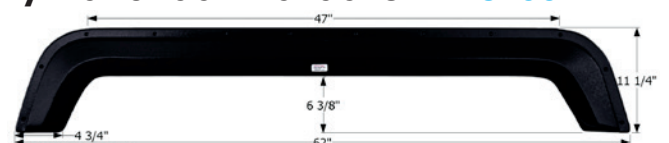

Skyline Tandem Fender Skirt **FS2265**

Fits various Layton brands including: Skyline Nomad.

70 5/8" x 11 1/8"

12265 Polar White

Skyline Tandem Fender Skirt **FS2331**

Fits various Skyline brands including: Nomad.