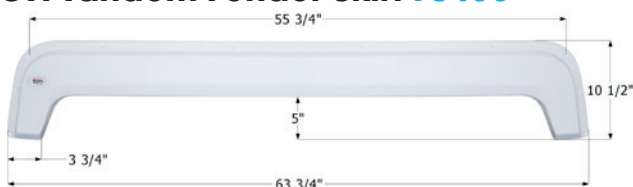

00391 Colonial White

00392 Polar White

ICON Tandem Fender Skirt **FS310A**

Universal replacement to fit by dimension.
67 1/4" x 14 7/8"

00389 Colonial White

00390 Polar White

12835 Black

ICON Tandem Fender Skirt **FS400**