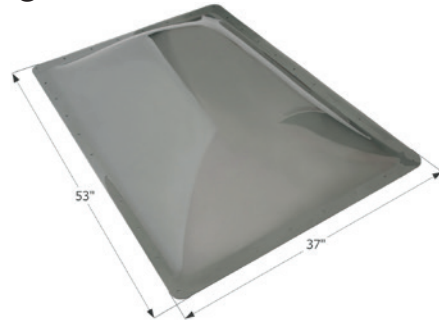

RV Skylight SL3349

Dome Dimension: 49" x 33" x 4 1/2"
Flange Dimension: 53" x 37" (2" width)

12192 Smoke

12217 Clear