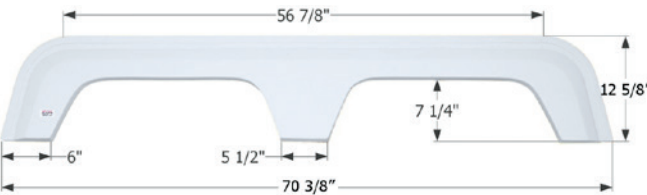

- 12206** Polar White

Coachmen Tandem Fender Skirt **FS2545**

Fits various Coachmen brands including: Freedom Express.
73" x 11 7/8"

- 12545** Copper

Coachman Tandem Fender Skirt **FS783**

Fits various Coachmen brands including: Royal.
70 3/8" x 12 5/8"