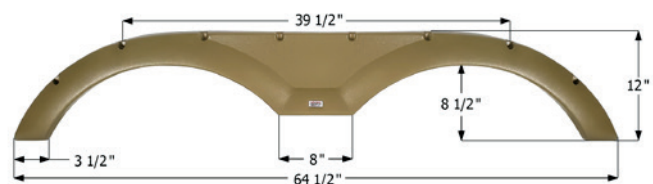

Forest River Tandem Fender Skirt **FS2779**

Fits various Forest River brands including: Flagstaff.
64 1/2" x 12"

- **12779** Dark Khaki
- **14005** Mauve Grey
- **14064** Black