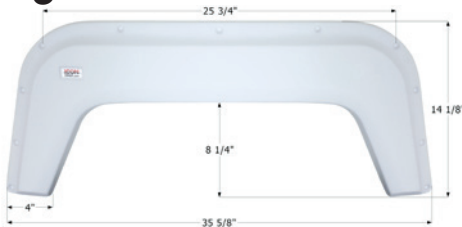

ICON Single Fender Skirt **FS370**

Universal replacement to fit by dimension.
35 5/8" x 14 1/8"

- **00401** Colonial White
- **00402** Polar White