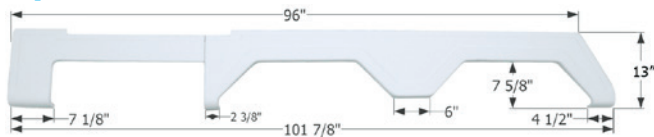

Glendale Tandem Fender Skirt **FS1762**

Step Trim

Fits various Glendale brands including: Titanium. These fender skirts fit certain models of Glendale Titanium 5th wheels that included the step trim & fender in one part. Our replacement has 2 parts, that snap together where the fender & the step trim meet.

101 7/8" x 13"

01762	Polar White
01763	Mauve Grey
01768	Slate Grey