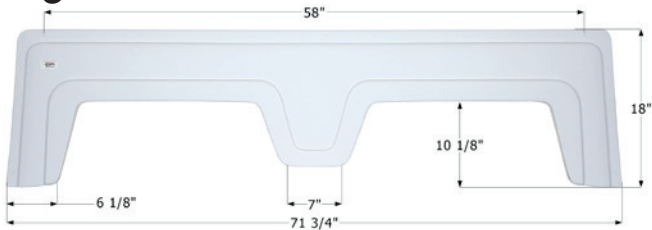

Vanguard Tandem Fender Skirt **FS1790**

Fits various Vanguard brands.
71 3/4" x 18"

01790 Polar White