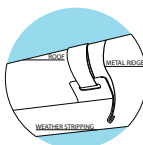

#9 Hook, Concealed under weather stripping

1 Feed the nylon strap through the slot on the side of the wind deflector.

Choose appropriate hook for your vehicle according to the Wind Deflector Hook Application Guide.