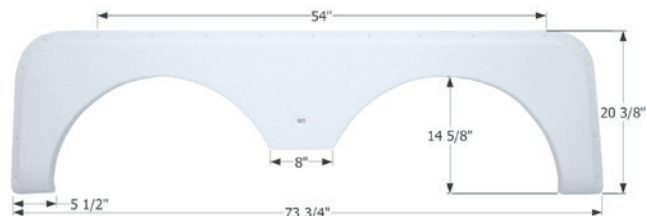

- 12097** Mauve Grey

Forest River Tandem Fender Skirt **FS2033**

Fits various Forest River brands including: Cherokee, Salem.
70 3/4" x 15"

- 12033** Polar White

Forest River Tandem Fender Skirt **FS2105**