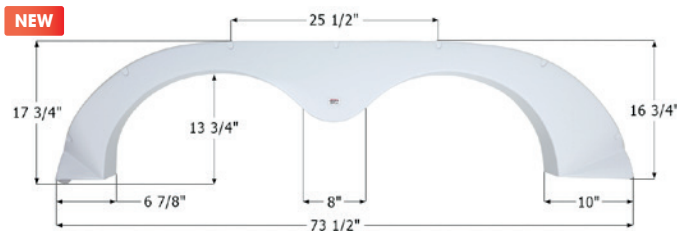

R-Vision Tandem Fender Skirt **FS4180 LH**

Fits various R-Vision brands including: Status. This fender skirt is for the LEFT SIDE of the trailer.
73 1/2" x 16 3/4 (F) ; 17 3/4 (R)"

14199 Polar White