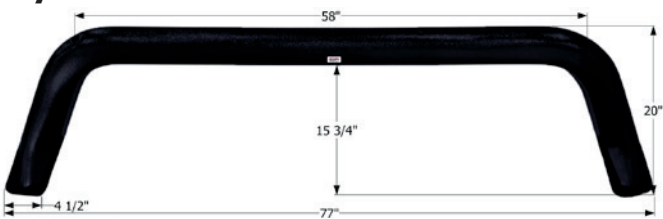

Fits various Keystone brands including: Vantage. 77" x 20"

12671 Black

Keystone Tandem Fender Skirt **FS2809**

Fits various Keystone brands including: Montana Mountaineer.

69 7/8" x 12 1/4"

12809 Mauve Grey