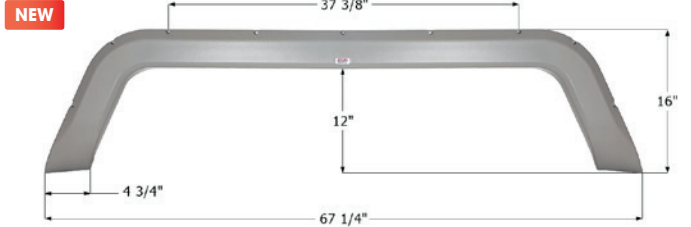

- 12887** **Taupe**

R-Vision Fender Skirt **FS4010**

Fits various R-Vision brands including: Trail Harbor. 69" x 13"

- 14010** **Taupe**

R-Vision Fender Skirt **FS4244**

Fits various R-Vision brands including: Trail-Lite. 67 1/4" x 16"