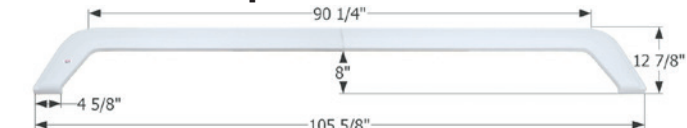

Forest River Triple Fender Skirt **FS1707**

Fits various Forest River brands, including: Sandpiper Sport.
105 5/8" x 12 7/8"

01707 Polar White