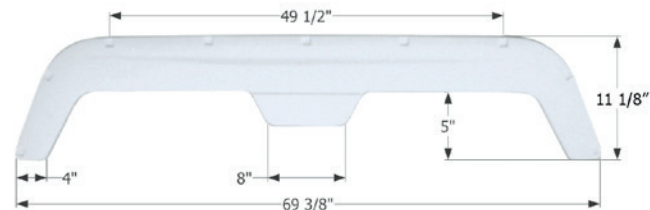

Fleetwood Tandem Fender Skirt FS755

Fits various Fleetwood brands including: Wilderness, Prowler.
69 3/8" x 11 1/8"

01612 Polar White