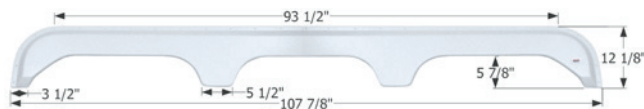

14344 Black

Keystone Triple Fender Skirt **FS4469**

NEW

Fits various Keystone brands, including: Fuzion.

98" x 12 7/8"

14469 Black

King of the Road Triple Fender Skirt **FS2096**

Fits various King of the Road brands including: Grand Marquis.