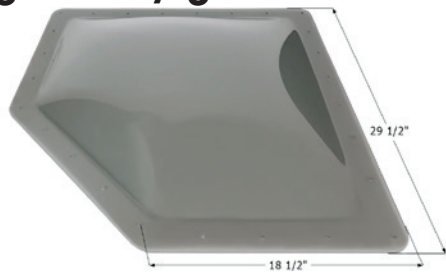

Neo Angle RV Skylight **NSL2615**

Dome Dimension: 25 1/2" x 14 1/2" x 4"
Flange Dimension: 29 1/2" x 18 1/2" (2" width)

- **12207** Smoke
- **12598** White