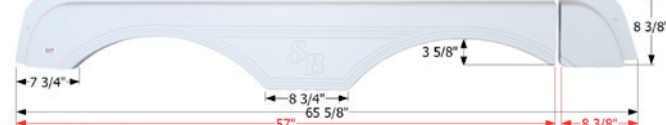

Sunnybrook Tandem Fender Skirt

FS2631

Fits various Sunnybrook & Winnebago brands. Slide out split is molded into the part. 1/4" Slide Gap included in the "F" dimension. Individual pieces are 57" and 8 3/8". Sunnybrook part numbers are FD-1045RH and FD-1045LH.

65 5/8" x 8 3/8"

12631 Polar White