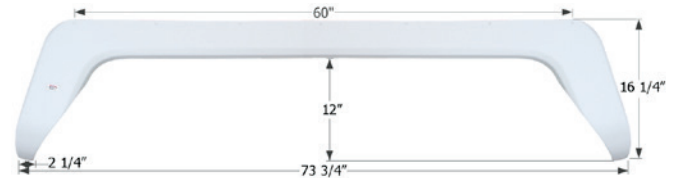

FS1787

Fits various Thor brands including: Vortex. 73 3/4" x 16 1/4"

01787 Polar White

Thor Tandem Fender Skirt

FS1822

Fits various Thor brands including: Dutchmen, AeroLite, Scamper, Kodiak. 67 1/2" x 13 1/4"