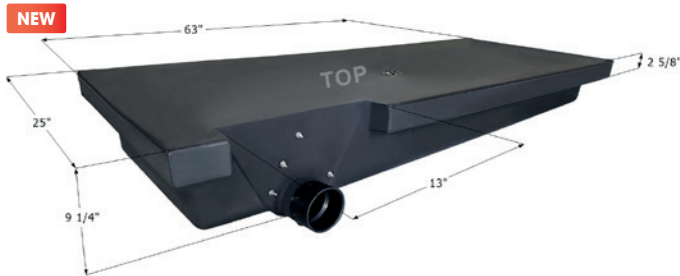

Left Side Drain H3595LH 13" Gap

63" x 25" x 9 1/4" - 39 US Gallon Capacity.

14253 0287648 from Amerikart