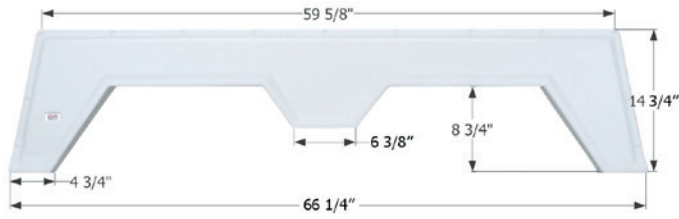

Fits various Kustom Koach and Travelaire brands including: Rustler.
66 1/4" x 14 3/4"

01737 Polar White

Kustom Koach Tandem Fender Skirt FS1747

Fits various Kustom Koach brands including: Westwind.
61 7/8" x 7 1/2"