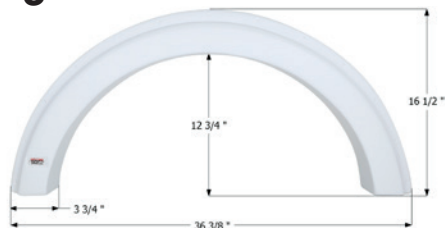

ICON Single Fender Skirt **FS1759**

Universal replacement to fit by dimension. Also fits various Wolverine & Prolite brands.

36 3/8" x 16 1/2"

01759 Polar White

12151 Black