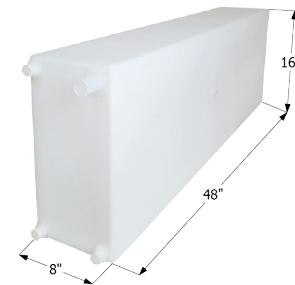

Fresh Water Tank **WT2469**

48" x 16" x 8" - 25 US Gallon Capacity.

- **12503** Tank Only
- **12733** Tank w/ 1/2" FPT (3), 1 1/4" Filler Boss (1)