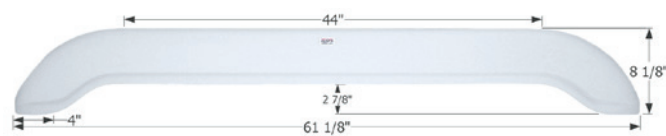

Extreme RV Tandem Fender Skirt **FS1913**

Fits various Extreme RV brands including: Sportsmaster.

The skirt is fastened with a flange on the underside for hidden fastening.

61 1/8" x 8 1/8"

- **01913** Polar White