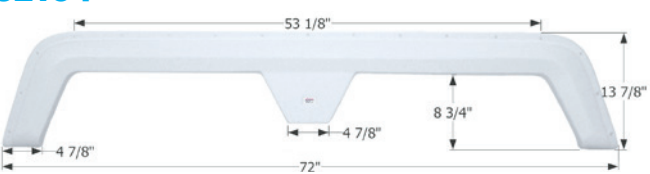

Kaddy Kruiser Tandem Fender Skirt FS2134

Fits various Kaddy Kruiser brands including: Summer Suite. Also fits various McKenzie brands including: Lakota, Starwood.
72" x 13 7/8"

- **12134** Polar White