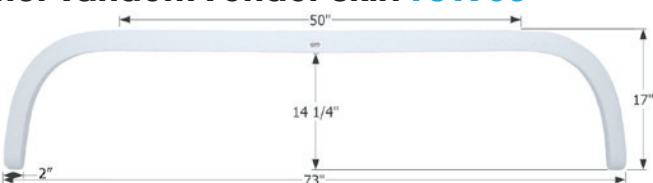

Thor Tandem Fender Skirt **FS1985**

Fits various Thor brands including: Fury, Eclipse Attitude.
73" x 17"

01985 Polar White