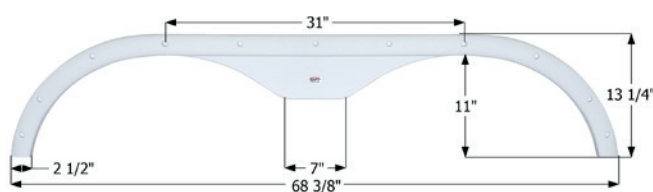

Travelaire Tandem Fender Skirt **FS211**

Fits various Travelaire brands including: Rustler, Westwind. Also fits various Kustom Koach brands.
68 3/8" x 13 1/4"

- **01237** Polar White
- **01343** Black