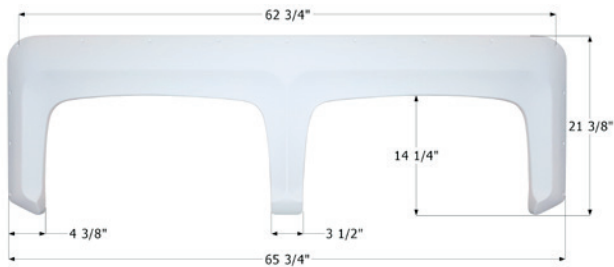

12859 Polar White

ICON Tandem Fender Skirt **FS2882**

Universal replacement to fit by dimension. Fits various brands including: Keystone.
77 1/4" x 9 5/8"

12882 Black

ICON Tandem Fender Skirt **FS310**

Universal replacement to fit by dimension.
65 3/4" x 21 3/8"