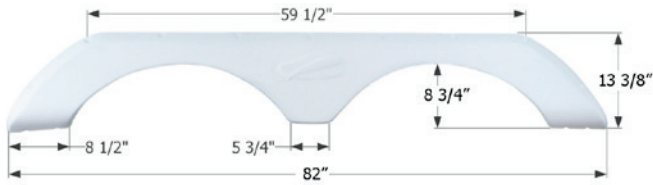

14199 Polar White

R-Vision Tandem Fender Skirt **FS775**

Fits various R-Vision brands including: Trail-Lite, Trail-Cruiser, Trail-Sport.
65" x 12"

01638 Taupe

01639 Polar White

14411 Black

R-Vision Tandem Fender Skirt **FS776**