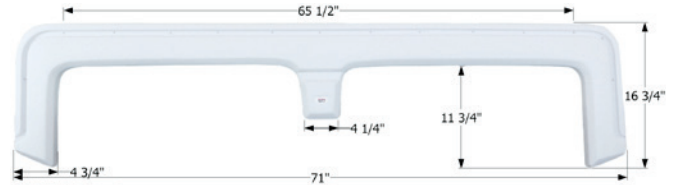

Coachmen Tandem Fender Skirt **FS2321**

Fits various Coachmen brands.
71" x 16 3/4"

- **12321** Polar White