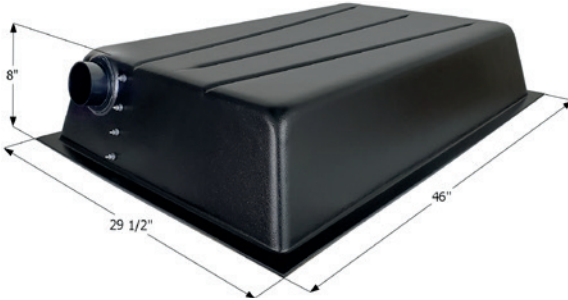

Right End Drain **HT640-ED**

46" x 29 1/2" x 8" - 33 US Gallon Capacity.

01604 Tank w/ 3" Spigot & Sensors Installed