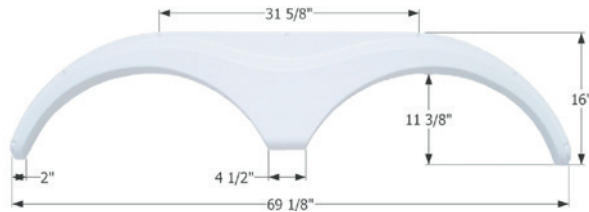

Heartland Tandem Fender Skirt **FS763**

Fits various Heartland brands including: Bighorn, Big Country, Cyclone, Landmark, Razor, Sundance, Trail Runner, Gateway.
69 1/8" x 16"

- **01615**   Polar White
- **12579**   Winchester Brown
- **14174**   Black
- **14273**   Champagne