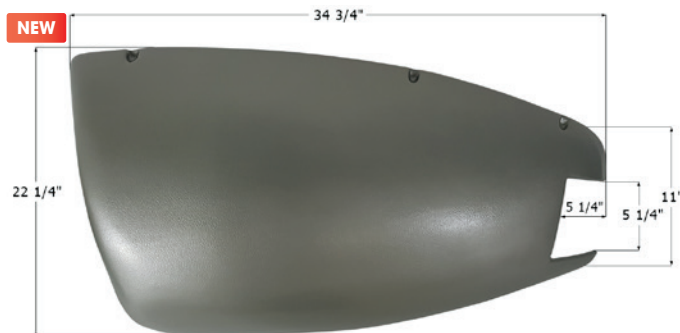

R-Vision Front Corner Cap

Front Lower Corner Cap. Constructed of durable high-impact ABS plastic. The part is 14" deep on the corner edge. This part fits 2005 R-Vision Trail Lite 8212 and others. Check your measurements and compare to verify fit for your RV.

34 3/4" x 22 1/4"

14191	Right Side	Metallic Grey
14192	Left Side	Metallic Grey