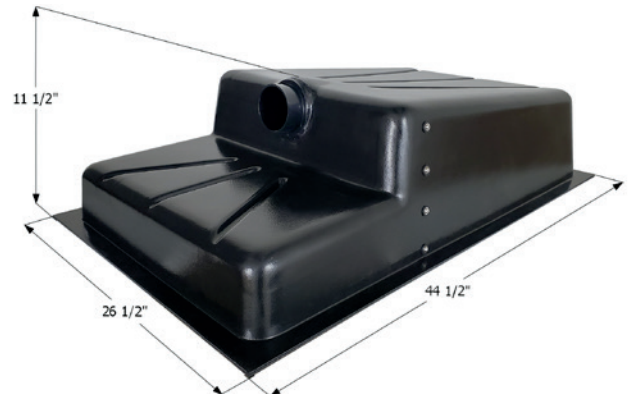

Recessed Drain HT240-RE

44 1/2" x 26 1/2" x 11 1/2" - 29 US Gallon Capacity.

01584 Tank w/ 3" Spigot & Sensors Installed