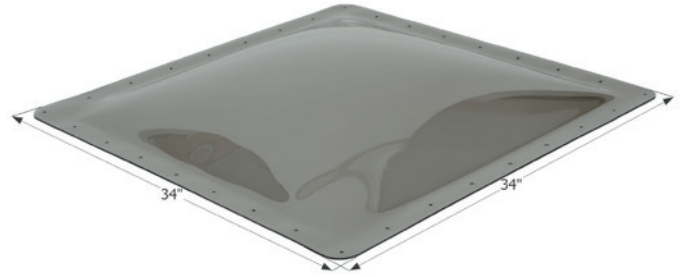

RV Skylight SL3030

Dome Dimension: 30" x 30" x 4"
Flange Dimension: 34" x 34" (2" width)

01862 Clear

01863 White

12115 Smoke