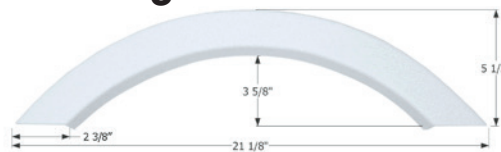

Dutchmen Single Fender Skirt **FS2036**

Fits various Dutchmen brands including: Voyager.
21 1/8" x 5 1/2"

12036 Polar White