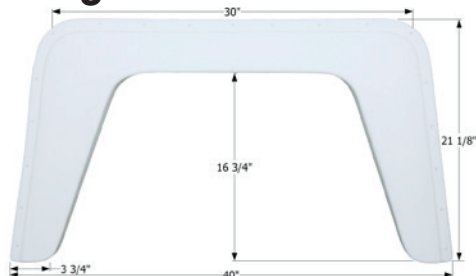

Damon Single Fender Skirt **FS4261**

NEW

Fits various Damon brands including: Intruder.
41 1/2" x 26 1/4"

14261 Polar White (Unpainted)

Damon Single Fender Skirt **FS2684**

Fits various Damon brands including: Ultra Sport.
40" x 21 1/8"