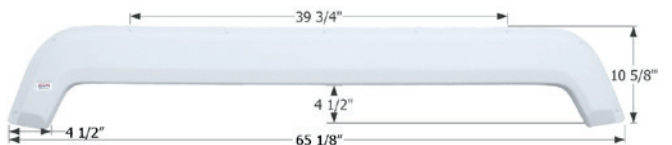

01760 Polar White

01761 Taupe

KZ Tandem Fender Skirt FS1781

Fits various KZ brands including: Sportsmen.
67 7/8" x 13 7/8"

01781 Polar White

KZ Tandem Fender Skirt FS1802

Fits various KZ brands including: Sportsmen.
65 1/8" x 10 5/8"