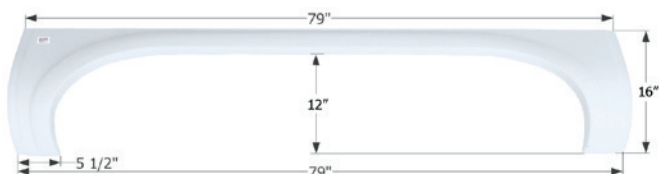

Newmar Tandem Fender Skirt **FS1717** Slide Side

Fits various Newmar brands including: Cypress. This replacement is for the slide side on the RV.
79" x 16"

- **01717** Polar White
- **12078** Metallic Silver