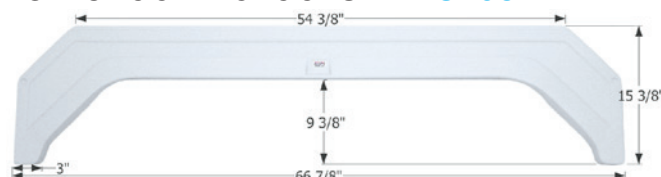

Fits various Thor brands including: Komfort.
66 7/8" x 15 3/8"

12039 Polar White

Thor Tandem Fender Skirt **FS1960**

Fits various Thor brands including: Jazz, Summit. The original Duo Form part number is 1368404319IP and it may also replace part number 1368404386IP.
68 3/4" x 13 1/4"