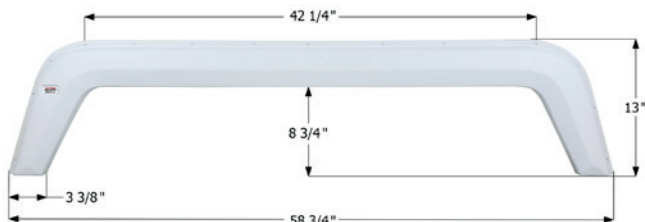

Dutchmen Tandem Fender Skirt **FS1767**

Fits various Dutchmen brands including: AeroLite.
58 3/4" x 13"

01767 Polar White

14708 Black