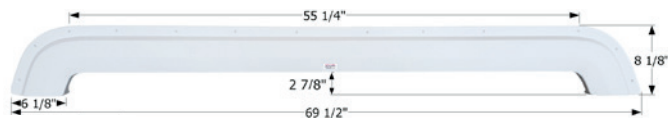

KZ Tandem Fender Skirt **FS2816**

Fits various KZ brands including: Sportsmen.
69 1/2" x 8 1/8"

12816 Polar White