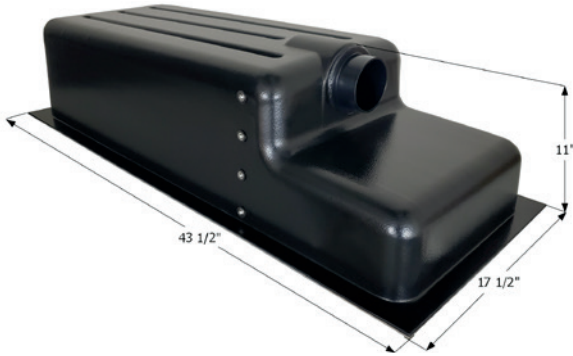

Recessed Drain **HT264-RE**

43 1/2" x 17 1/2" x 11" - 20 US Gallon Capacity.

12418 Tank w/ 3" Spigot & Sensors Installed