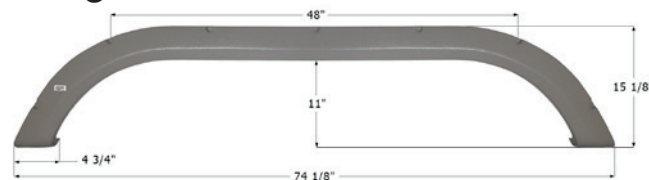

Carriage Tandem Fender Skirt **FS1756**

Fits various Carriage brands including: Cameo, Cabo, Carri-Lite, Royal. Also fits various Evergreen brands.
74 1/8" x 15 1/8"

- **01756** Polar White
- **01797** Mauve Grey
- **12014** Copper Rose Metallic
- **14507** Metallic Bronze