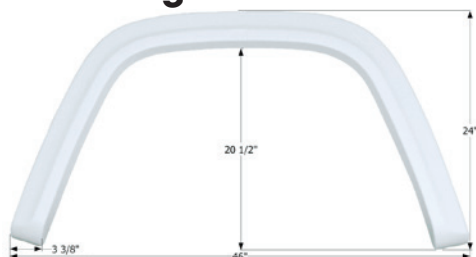

12364 Polar White

ICON Single Fender Skirt **FS300**

Universal replacement to fit by dimension.

38 7/8" x 21 1/4"

00387 Colonial White

00388 Polar White

Gulf Stream Single Fender Skirt **FS2375**

Fits various Gulf Stream brands including: Sun Voyager. 46" x 24"