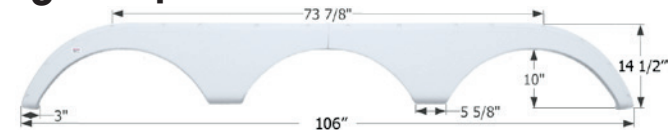

Pilgrim Triple Fender Skirt **FS1757**

Fits various Pilgrim brands including: Open Road.

106" x 14 1/2"

01757 Polar White

01758 Dark Grey