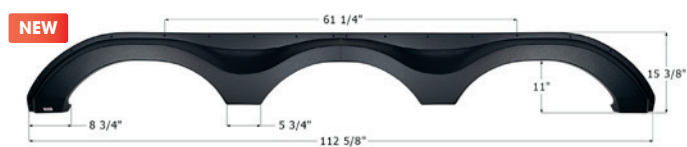

Fits various Forest River brands including: Thunderbolt.
112 5/8" x 15 3/8"

14351 Black

Forest River Triple Fender Skirt **FS2815**

Fits various Forest River brands including: Wildwood Toy Haulers. The original part may have had a diamond texture embossed on it.
108 3/8" x 16 3/4"