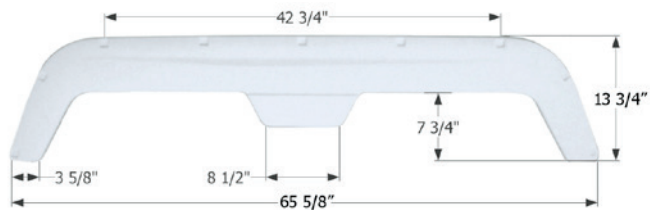

Fleetwood Tandem Fender Skirt FS750

Fits various Fleetwood brands including: Wilderness, Prowler.
65 5/8" x 13 3/4"

01540 Polar White