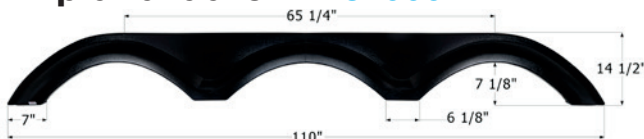

KZ Triple Fender Skirt **FS2886**

Fits various KZ brands including: Sportsmen.

110" x 14 1/2"

12886 Black