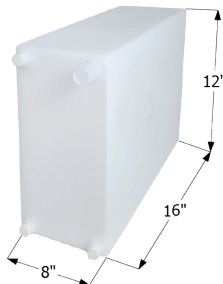

Fresh Water Tank **WT2474**

16" x 12" x 8" - 6 US Gallon Capacity.

12508	Tank Only
12738	Tank w/ 1/2" FPT (3), 1 1/4" Filler Boss (1)