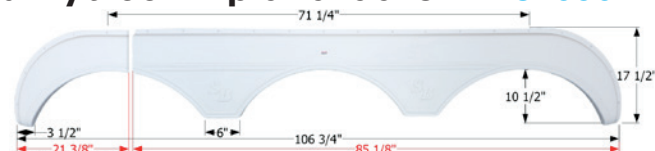

12383 Champagne

Sunnybrook Triple Fender Skirt **FS2344**

Fits various Sunnybrook brands including: Mobile Scout Titan.

106 3/4" x 18 1/4"

12344 Champagne

Sunnybrook Triple Fender Skirt **FS2658**

Fits various Sunnybrook brands. Slide out split is molded into the part. 1/4" Slide Gap included in the "F" dimension. Individual pieces are 21 3/8" & 85 1/8". Sunnybrook part number is FT128 for the main portion and FT132RHCH is on the left piece.