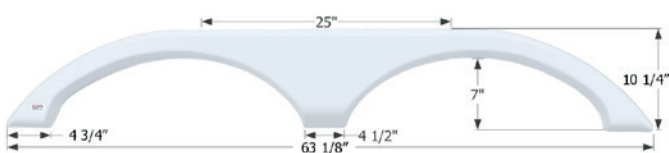

Fleetwood Tandem Fender Skirt **FS1815**

Fits various Fleetwood brands including: Orbit, Prowler.
63 1/8" x 10 1/4"

- **01815** Polar White
- **01816** Olive Grey