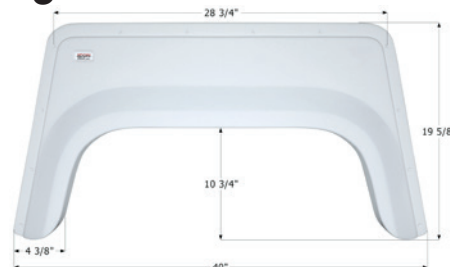

ICON Single Fender Skirt **FS320**

Universal replacement to fit by dimension.

40" x 19 5/8"

00393 Colonial White

00394 Polar White