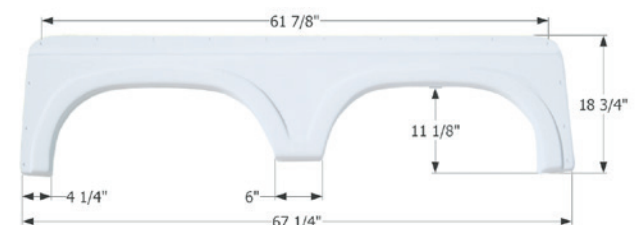

00410 Polar White

ICON Tandem Fender Skirt **FS570**

Universal replacement to fit by dimension.
70 1/4" x 14 1/8"

00411 Colonial White

00412 Polar White

ICON Tandem Fender Skirt **FS600**

Universal replacement to fit by dimension.
67 1/4" x 18 3/4"