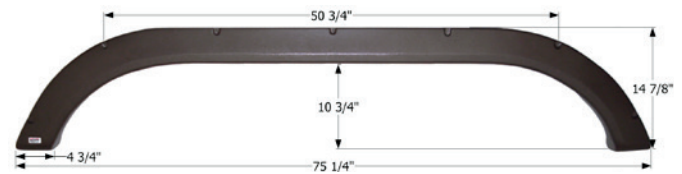

01690 Polar White

01691 Dark Grey

Dutchmen Tandem Fender Skirt FS2678

Fits various Dutchmen brands including: Aerolite.
82 3/4" x 15 3/4"

12678 Polar White

Evergreen RV Tandem Fender Skirt FS2588

Fits various Evergreen RV brands including: Lifestyle Luxury RV.
75 1/4" x 14 7/8"