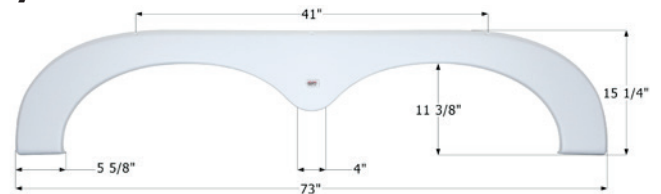

Keystone Tandem Fender Skirt FS1715

Fits various Keystone brands including: Outback, Zeppelin II.
73" x 15 1/4"

- **01715** Polar White
- **01716** Taupe
- **12302** Tan