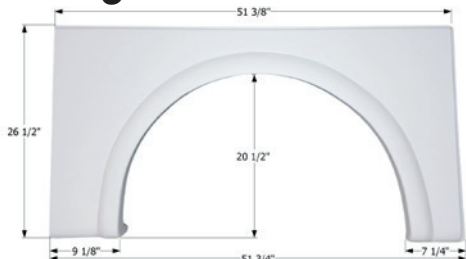

12684 Polar White

Dutchmen Single Fender Skirt **FS2036**

Fits various Dutchmen brands including: Voyager.
21 1/8" x 5 1/2"

12036 Polar White

Damon Single Fender Skirt **FS2818 LH**

Fits various Damon brands including: Daybreak.
51 3/4" x 26 1/2"