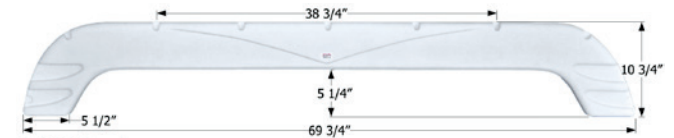

70" x 9 1/2"

12346 Champagne

Forest River Tandem Fender Skirt FS2150

Fits various Forest River brands including: Grand Surveyor.

66 3/4" x 18 1/2"

12150 Metallic Grey

Forest River Tandem Fender Skirt FS2363