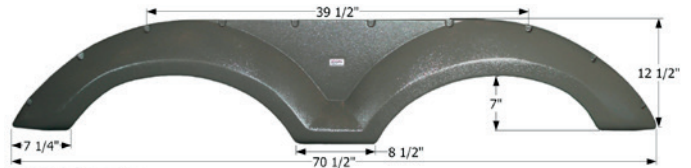

Coachmen Tandem Fender Skirt **FS2597**

Fits various Coachmen brands including: Chaparral. Fits all Chaparrals with 15" wheels around model years 2012 and 2013. Coachmen Part # C01229049.
70 1/2" x 12 1/2"

- **12597** Olive Grey
- **12683** Polar White
- **12844** Midnight Metallic Grey
- **14501** Black