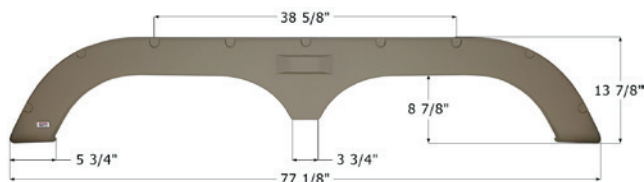

Fleetwood Tandem Fender Skirt **FS720**

Fits various Fleetwood brands including: Prowler, Prowler Regal, Regal, Redline Hyper Lite, Terry, Terry Quantum, Terry LX, Wilderness.

77 1/8" x 13 7/8"

01473 Taupe

01474 Polar White

01531 Grey