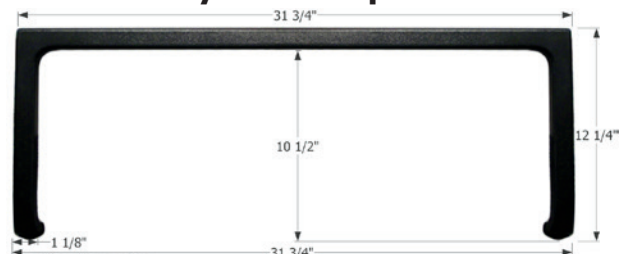

14291 Winchester Brown

Sunline Entry Door Step Trim

Fits various Sunline brands including: Solaris SR.
32 5/8" x 11 3/4"

14287 Polar White

Travelaire Entry Door Step Trim

Fits various Travelaire brands.
31 3/4" x 12 1/4"