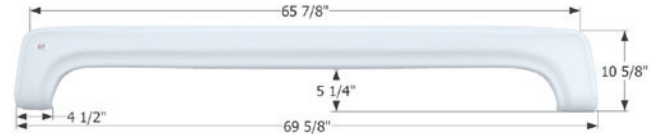

Fits various KZ brands including: Frontier.
65 1/4" x 14"

01724 Polar White

01725 Cobalt Blue

KZ Tandem Fender Skirt FS1746

Fits various KZ brands including: Sportsmen.
69" x 9 3/4"

01746 Polar White

KZ Tandem Fender Skirt FS1748