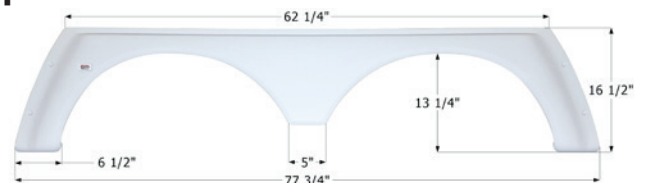

Alpenlite Tandem Fender Skirt **FS779**

Fits various Alpenlite brands.
77 3/4" x 16 1/2"

01640 Polar White

12407 Mauve Grey