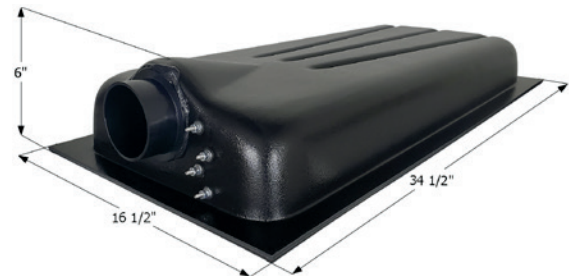

Center End Drain HT707-ED

34 1/2" x 16 1/2" x 6" - 8 US Gallon Capacity.

01601 Tank w/ 3" Spigot & Sensors Installed