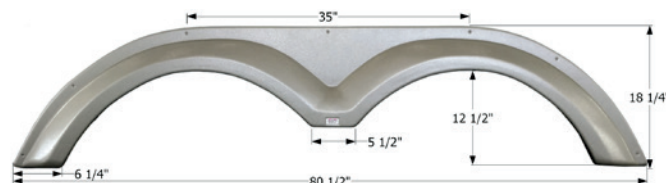

KZ Tandem Fender Skirt FS2295

Fits various KZ brands including: Escalade, Montego Bay.
80 1/2" x 18 1/4"

- **12295** Champagne
- **12596** Polar White