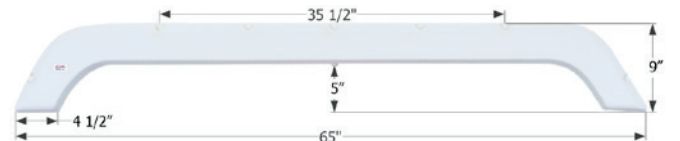

R-Vision Tandem Fender Skirt **FS1739**

Fits various R-Vision brands. 65" x 9"

- **01739**   **Polar White**
- **01740**   **Taupe**