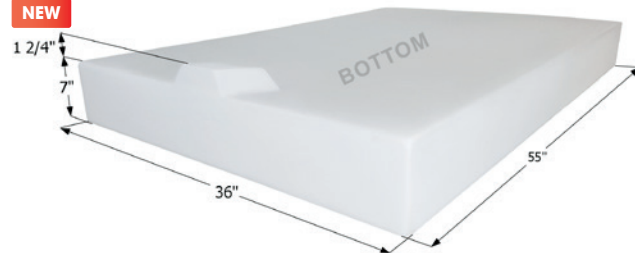

Fresh Water Tank **WT3681**

NEW

55" x 36" x 7" - 57 US Gallon Capacity.

14323 Tank Only, w/ Sump

14370 Tank Only, w/o Sump