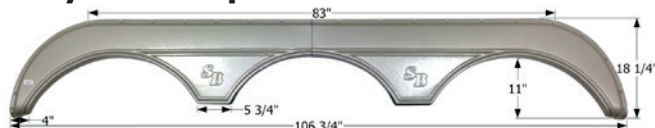

12383 Champagne

Sunnybrook Triple Fender Skirt **FS2344**

Fits various Sunnybrook brands including: Mobile Scout Titan.

106 3/4" x 18 1/4"

12344 Champagne

Sunnybrook Triple Fender Skirt **FS2658**

Fits various Sunnybrook brands. Slide out split is molded into the part. 1/4" Slide Gap included in the "F" dimension. Individual pieces are 21 3/8" & 85 1/8". Sunnybrook part number is FT128 for the main portion and FT132RHCH is on the left piece.