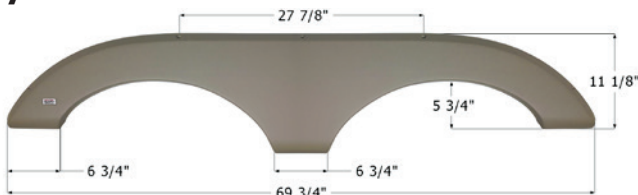

Keystone Tandem Fender Skirt **FS710**

Fits various Keystone brands including: Cougar, Cougar X-Lite, Cougar SRX.
69 3/4" x 11 1/8"

01465 Taupe

01466 Polar White

01649 Metallic Bronze