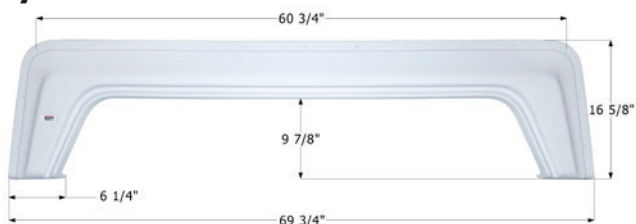

Playmor Tandem Fender Skirt **FS1704**

Fits various Playmor brands. Also fits various Adventure Manufacturing brands including: Timberlodge, Timberland.

69 3/4" x 16 5/8"

01704 Polar White