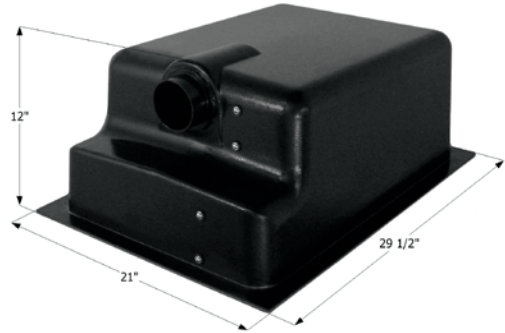

Recessed Drain HT150-RE

29 1/2" x 21" x 12" - 18 US Gallon Capacity.

12366 Tank w/ 3" Spigot & Sensors Installed