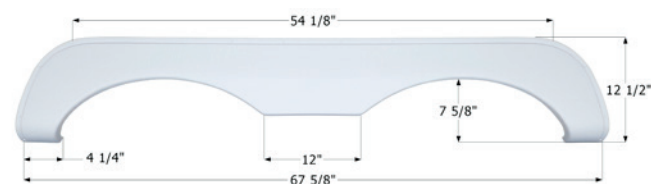

Mckenzie Tandem Fender Skirt **FS769**

Fits various Mckenzie and Holiday Rambler brands including: Starwood LX, Lakota, Medallion, Dune Chaser, Cascade, Alumascapes.
67 5/8" x 12 1/2"

01623 Taupe

01630 Polar White