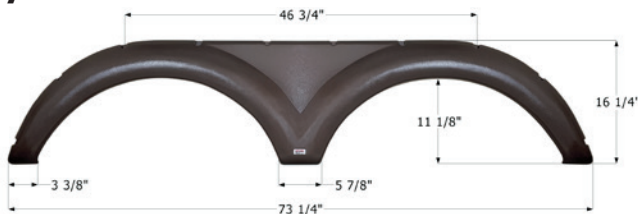

68 5/8" x 12 3/4"

12908 Polar White

Keystone Tandem Fender Skirt **FS4160**

Fits various Keystone brands including: Redwood.
76 1/4" x 15 1/2"

14160 Black

Keystone Tandem Fender Skirt **FS2916**

Fits various Keystone brands including: Cambridge.
73 1/4" x 16 1/4"