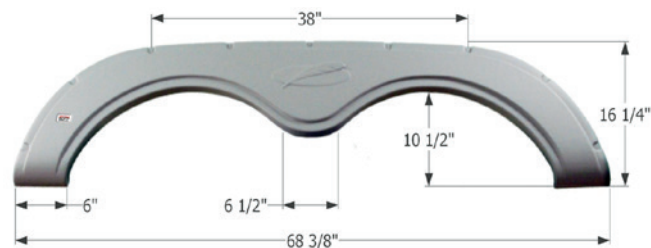

R-Vision Tandem Fender Skirt **FS782**

Fits various R-Vision brands including: Trail-lite.

68 3/8" x 16 1/4"

01651 Polar White

01652 Light Grey

01829 Taupe