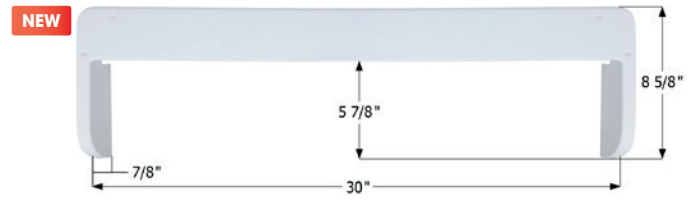

Entry Door Step Trim

Universal replacement to fit by dimension. 30" x 8 5/8"

14398 Polar White