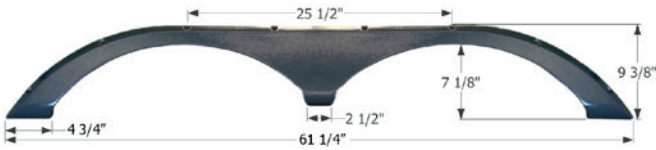

Fleetwood Tandem Fender Skirt **FS1771**

Fits various Fleetwood brands including: Backpack, Orbit.
61 1/4" x 9 3/8"

- **01771** Polar White
- **01777** Magnet Grey
- **12712** Taupe