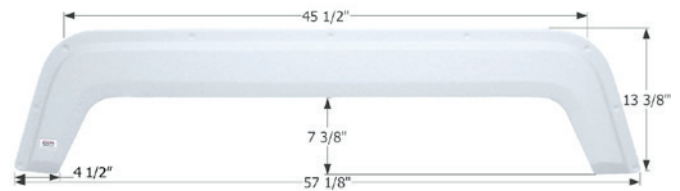

Fleetwood Tandem Fender Skirt **FS1881**

Fits various Fleetwood brands including: Prowler.
57 1/8" x 13 3/8"

- **01881** Polar White