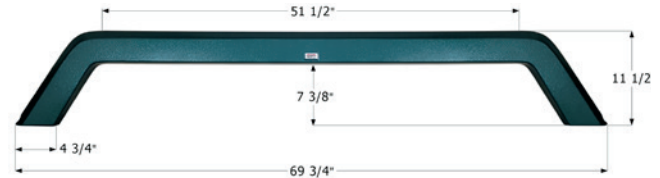

Thor Tandem Fender Skirt FS2914

Fits various Thor brands including: Kodiak Skamper.
69 3/4" x 11 1/2"

12914 Metallic Emerald