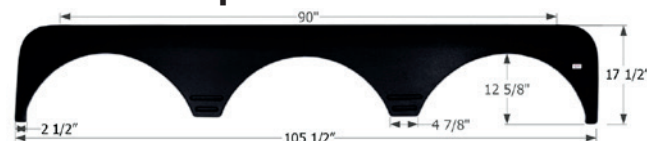

Gulf Stream Triple Fender Skirt **FS1821**

Fits various Gulfstream brands including: Enduramax Wide Open.
105 1/2" x 17 1/2"

01821 Black

14750 Polar White