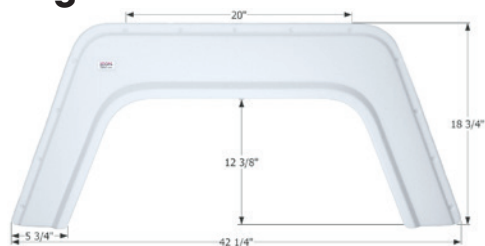

12375 Polar White

ICON Single Fender Skirt **FS302**

Universal replacement to fit by dimension.

40" x 20 1/8"

00526 Polar White

ICON Single Fender Skirt **FS1738**

Universal replacement to fit by dimension.