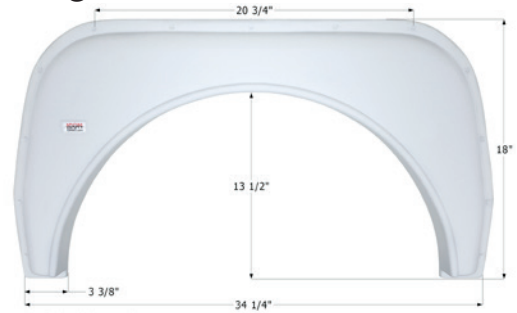

- 00401** Colonial White
- 00402** Polar White

ICON Single Fender Skirt **FS377**

Universal replacement to fit by dimension.
38 1/2" x 18"

- 00403** Colonial White
- 00404** Polar White

ICON Single Fender Skirt **FS380**