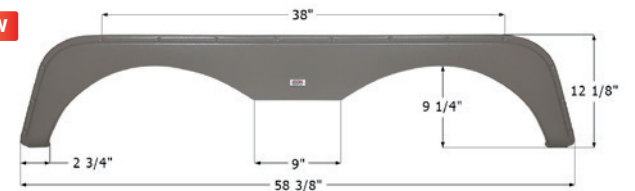

Forest River Tandem Fender Skirt FS4270

NEW

Fits various Forest River brands including: Shamrock, Rockwood.
58 3/8" x 12 1/8"

- **14270** Mauve Grey