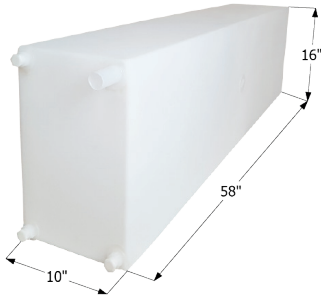

Fresh Water Tank **WT2457**

58" x 16" x 10" - 38 US Gallon Capacity.

12457 Tank Only

12721 Tank w/ 1/2" FPT (3), 1 1/4" Filler Boss (1)