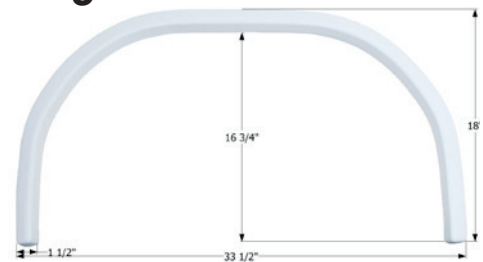

Jayco Single Fender Skirt **FS2558**

Fits various Jayco brands including: Eagle. Also fits various Holiday Rambler brands including: Atlantis.
33 1/2" x 18"

- **12558** Polar White
- **14736** Black