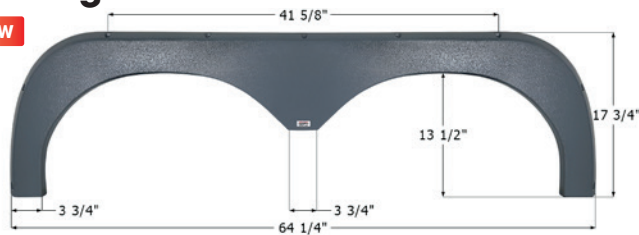

Okanagan Tandem Fender Skirt **FS4138**

NEW

Fits various Okanagan brand including: Eclipse.
64 1/4" x 17 3/4"

14138	Magnet Grey