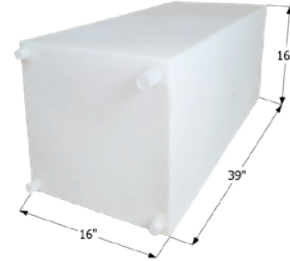

Fresh Water Tank **WT2461**

39" x 16" x 16" - 40 US Gallon Capacity.

12495 Tank Only

12725 Tank w/ 1/2" FPT (3), 1 1/4" Filler Boss (1)