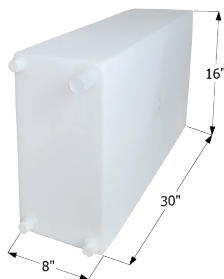

Fresh Water Tank **WT2467**

30" x 16" x 8" - 15 US Gallon Capacity.

- **12501** Tank Only
- **12731** Tank w/ 1/2" FPT (3), 1 1/4" Filler Boss (1)