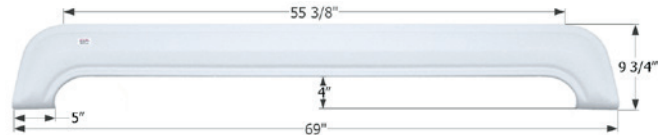

KZ Tandem Fender Skirt FS1746

Fits various KZ brands including: Sportsmen.
69" x 9 3/4"

01746 Polar White