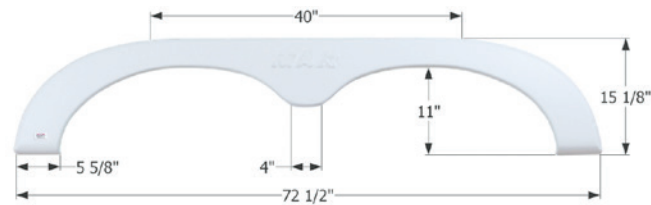

Fits various R-Vision brands including: Bayhauler, Trail-lite, Trail Sport.

82" x 13 3/8"

01634 Metallic Grey

01641 Polar White

14317 Black

R-Vision Tandem Fender Skirt **FS781**

Fits various R-Vision brands including: Max-lite.