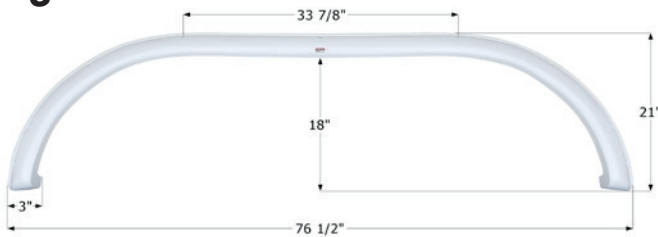

Rage'n Tandem Fender Skirt **FS4096**

Fits various Rage'n brands. 76 1/2" x 21"

- **14096**   **Polar White**