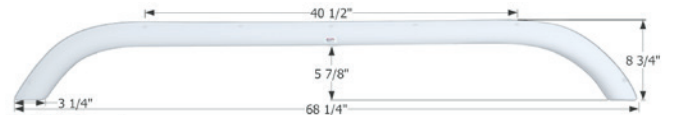

Forest River Tandem Fender Skirt FS2316

Fits various Forest River brands including: Wildwood.

68 1/4" x 8 3/4"

12316 Polar White