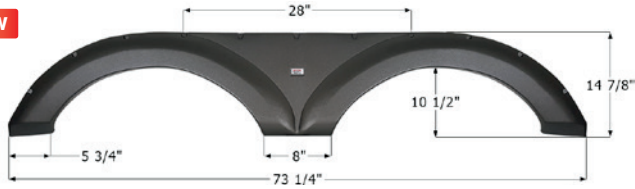

Forest River Tandem Fender Skirt FS4163

NEW

Fits various Forest River brands including: Blue Ridge.
73 1/4" x 14 7/8"

- **14163** Twilight Grey Metallic
- **14415** Colonial White