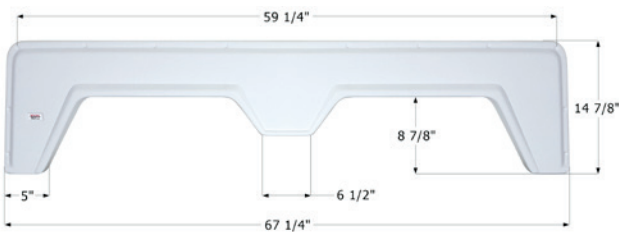

ICON Tandem Fender Skirt **FS310A**

Universal replacement to fit by dimension.
67 1/4" x 14 7/8"

00389 Colonial White

00390 Polar White

12835 Black