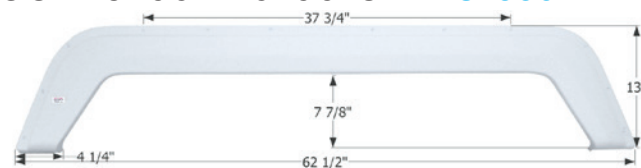

Holiday Rambler Tandem Fender Skirt **FS4141**

NEW

Fits various Holiday Rambler brands including: Alumascap.

71 1/2" x 12 1/2"

14141 Polar White

ICON Tandem Fender Skirt **FS1880**

Universal replacement to fit by dimension. 62 1/2" x 13"