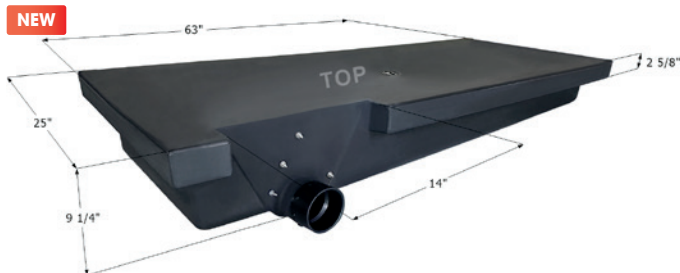

Left Side Drain H3595LH 14" Gap

63" x 25" x 9 1/4" - 39 US Gallon Capacity.

14201 0225224 from Amerikart