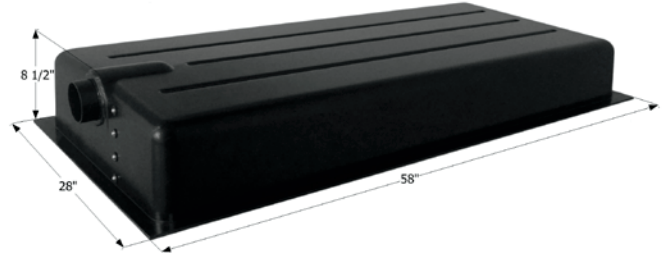

Center End Drain HT176B-ED

58" x 28" x 8 1/2" - 43 US Gallon Capacity.

12378 Tank w/ 3" Spigot & Sensors Installed

* Configurations may include generic and specifically placed fittings corresponding to certain Jayco applications. Please compare your part numbers and details carefully, as each configuration has different fitting placements and detailed diagrams.