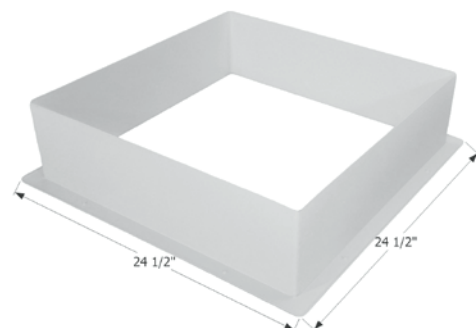

Skylight Inner Garnish **SL2222**

22" x 22" x 6 3/8"

12213	Polar White	Garnish for SL2222