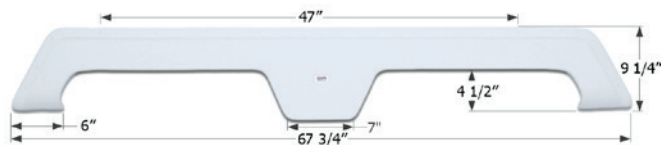

Kustom Koach Tandem Fender Skirt FS1953

Fits various Kustom Koach brands. Also fits various Thor brands including: Crossroads Sunset Trail.
67 3/4" x 9 1/4"

01953 Polar White