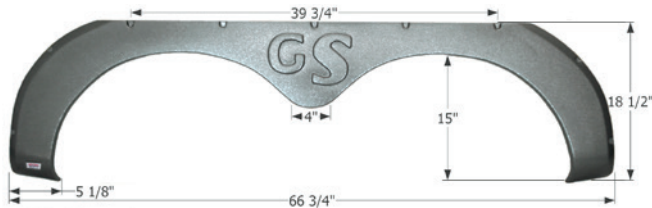

Forest River Tandem Fender Skirt FS2150

Fits various Forest River brands including: Grand Surveyor.

66 3/4" x 18 1/2"

12150 Metallic Grey