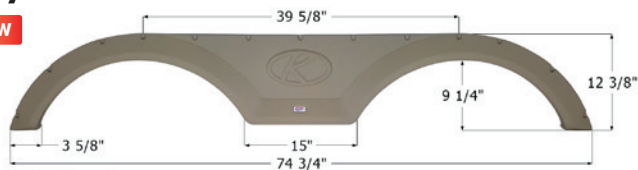

12916 Copper Rose Metallic

Keystone Tandem Fender Skirt **FS4175**

Fits various Keystone brands including: Montana.
75 3/4" x 13"

14175 Driftwood

14324 Polar White

Keystone Tandem Fender Skirt **FS4385**

NEW