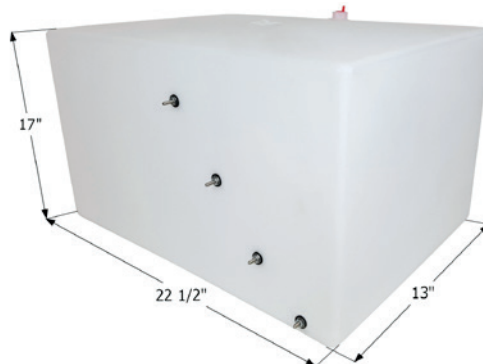

Jayco Fresh Water Tank **WT3616**

NEW

22 1/2" x 13" x 17" - 20 US Gallon Capacity.

14211 0215080 from Amerikart