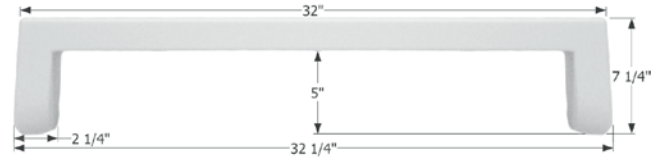

Forest River Entry Door Step Trim

Fits various Forest River brands including: Cardinal. 32 1/4" x 7 1/4"

01839 Polar White

01842 Champagne

12136 Taupe