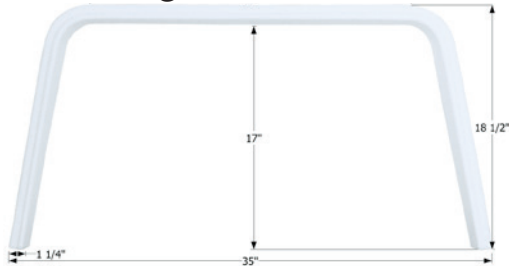

Fits various Coachmen brands including: Mirada.
41 1/4" x 26 3/4"

12311 Polar White

Coachmen Single Fender Skirt **FS2391**

Fits various Coachmen brands including: Frelander.
35" x 18 1/2"

12391 Polar White