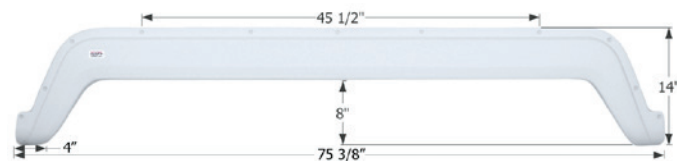

80 3/8" x 20 1/2"

01904 Polar White

Dutchmen Tandem Fender Skirt **FS1767**

Fits various Dutchmen brands including: AeroLite.
58 3/4" x 13"

01767 Polar White

14708 Black

Dutchmen Tandem Fender Skirt **FS2010**