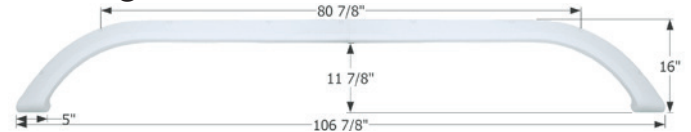

Carriage Triple Fender Skirt **FS2257**

Fits various Carriage brands including: C-Force.
106 7/8" x 16"

12257 Polar White