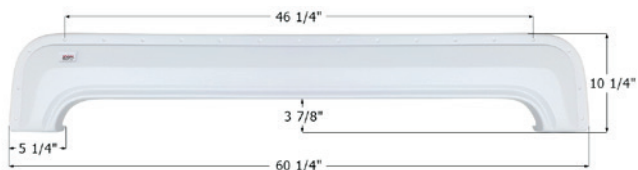

01788 Polar White

01789 Champagne

Dutchmen Tandem Fender Skirt **FS2109**

Fits various Dutchmen brands including: the Dutchmen Classic.

70 3/8" x 9 3/8"

12109 Polar White

Dutchmen Tandem Fender Skirt **FS1813**