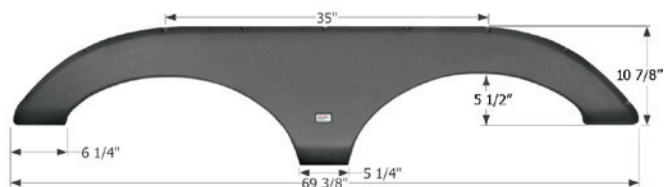

Forest River Tandem Fender Skirt **FS2027**

Fits various Forest River brands including: Sierra.
69 3/8" x 10 7/8"

- **12027** Polar White
- **12028** Grey