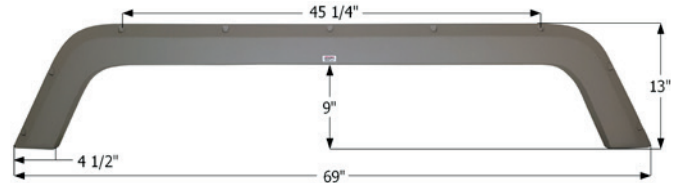

R-Vision Fender Skirt **FS4010**

Fits various R-Vision brands including: Trail Harbor. 69" x 13"

- **14010**   **Taupe**