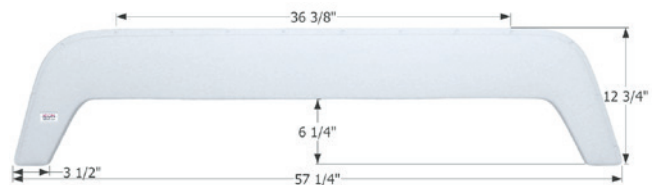

Forest River Tandem Fender Skirt FS1903

Fits various Forest River brands including: Rockwood, Rockwood Roo.
57 1/4" x 12 3/4"

01903 Polar White