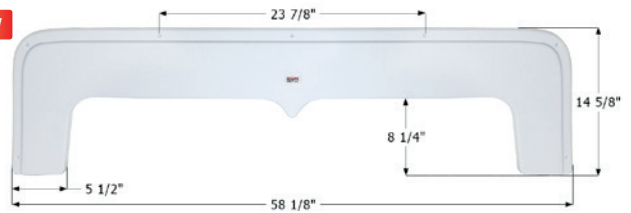

Aliner Tandem Fender Skirt **FS4314**

NEW

Fits various Aliner brands including: Cabin A.
58 1/8" x 14 5/8"

14314 Polar White