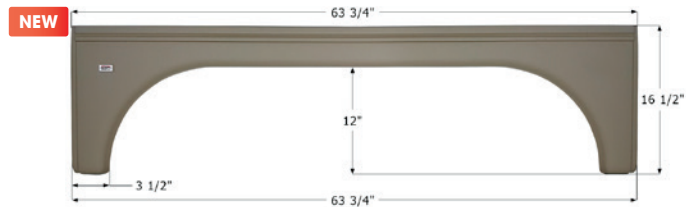

Hi-Lo Tandem Fender Skirt **FS4286**

Fits various Hi-Lo brands.
63 3/4" x 16 1/2"

- **14286**   Taupe