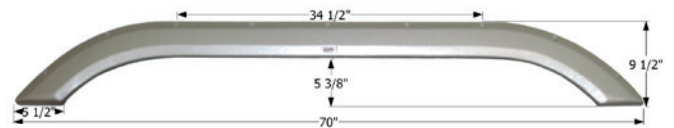

Forest River Tandem Fender Skirt FS2143

Fits various Forest River brands including: Grand Surveyor.

66 1/2" x 19"

12143 Metallic Grey

Forest River Tandem Fender Skirt FS2346

Fits various Forest River brands including: Palomino Puma Unleashed.