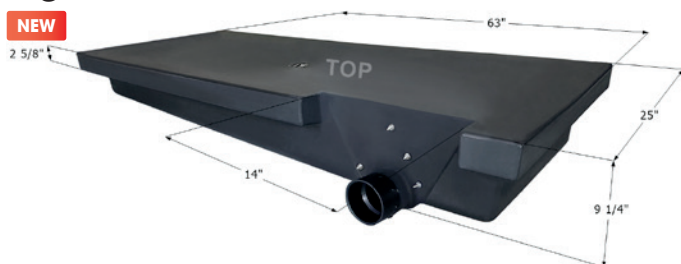

Right Side Drain **H3595-RH 14" Gap**

63" x 25" x 9 1/4" - 39 US Gallon Capacity.

14428 0225225 from Amerikart

Vent Cap

Plumbing vent cap made of polypropylene. Overall diameter 5-1/4". Assembled height 3". Fits 1-1/4" to 1-1/2" vent stacks. Base and cap are included together.

12488 White