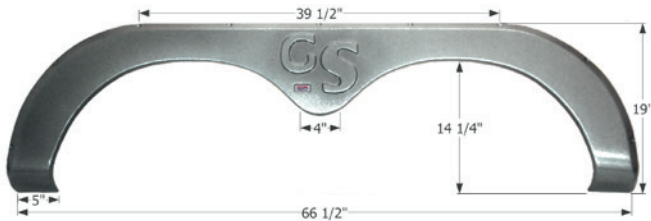

Forest River Tandem Fender Skirt FS2143

Fits various Forest River brands including: Grand Surveyor.

66 1/2" x 19"

12143 Metallic Grey