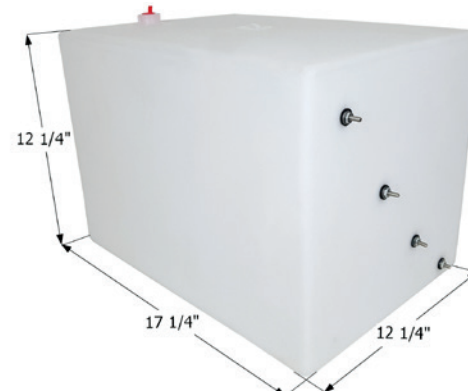

Jayco Fresh Water Tank **WT3617**

NEW

17 1/4" x 12 1/4" x 12 1/4" - 10 US Gallon Capacity.

14212 0210912 from Amerikart