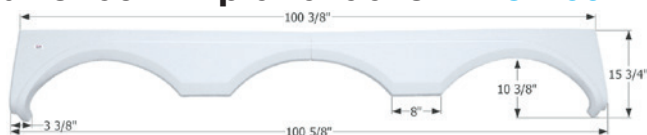

Grand Design Triple Fender Skirt **FS4675**

Fits various brands of Grand Design brands including: Momentum 376TH
115 1/4" x 16 1/4"

14675 Black

Gulf Stream Triple Fender Skirt **FS1753**

Fits various Gulfstream brands including: Yellowstone.
100 5/8" x 15 3/4"