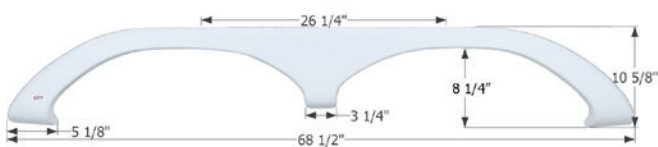

- 01786** Polar White

Fleetwood Tandem Fender Skirt **FS2007**

Fits various Fleetwood brands including: Nitrous.
71 3/8" x 14 3/8"

- 12007** Polar White

Fleetwood Tandem Fender Skirt **FS1811**

Fits various Fleetwood brands including: Prowler.
68 1/2" x 10 5/8"