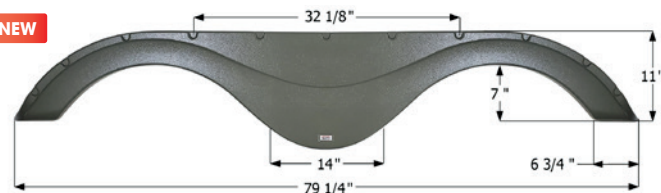

NEW

Fits various Forest River brands including: Stealth. This fender skirt is for the LEFT SIDE of the trailer.
76" x 16 1/4"

- 14459** Metallic Silver

Forest River Tandem Fender Skirt **FS4667**

NEW

Fits various Forest River brands including: Salem Hemisphere.
79 1/4" x 11"