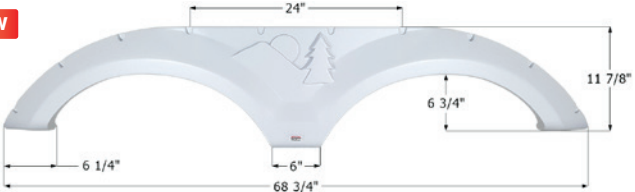

Forest River Tandem Fender Skirt FS4263

NEW

Fits various Forest River brands.
68 3/4" x 11 7/8"

- **14263** Polar White