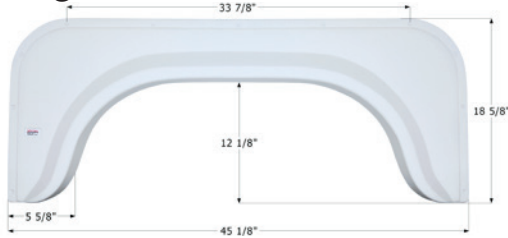

ICON Single Fender Skirt **FS350**

Universal replacement to fit by dimension.
45 1/8" x 18 5/8"

- **00399** Colonial White
- **00400** Polar White