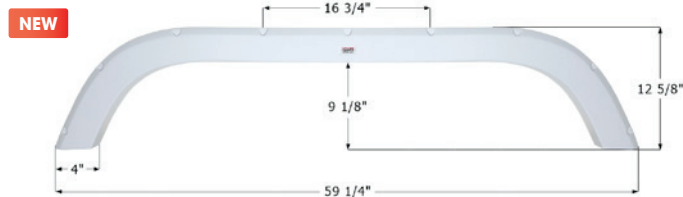

70 1/4" x 12 1/4"

14133 Polar White

Starcraft Tandem Fender Skirt **FS4209**

Fits various Starcraft brands including: Travel Star.
69 5/8" x 12 1/4"

14209 Black

Starcraft Tandem Fender Skirt **FS4290**

Fits various Starcraft brands including: Antigua.
59 1/4" x 12 5/8"