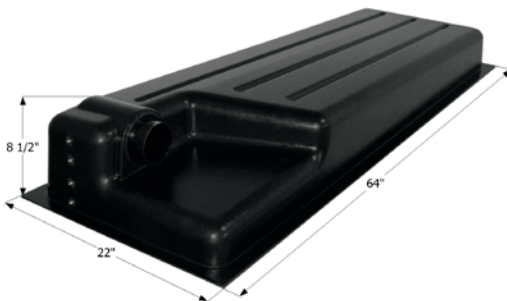

Recessed Drain **HT387-RE**

64" x 22" x 8 1/2" - 28 US Gallon Capacity.

12421 Tank w/ 3" Spigot & Sensors Installed