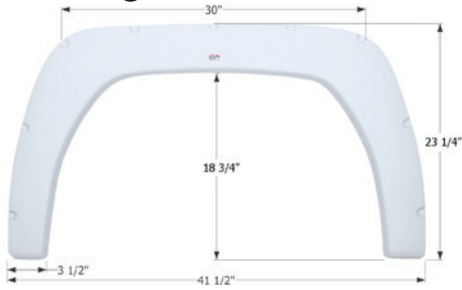

12818 Polar White (Unpainted)

Fleetwood Single Fender Skirt **FS1954**

Fits various Fleetwood brands including: Bounder.
46 1/4" x 30 7/8"

01954 Polar White

01955 Metallic Bronze

Fleetwood Single Fender Skirt **FS2012**