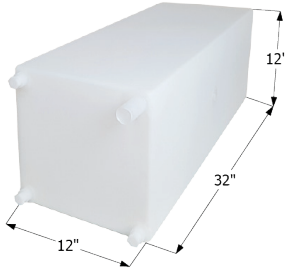

Fresh Water Tank **WT2472**

32" x 12" x 12" - 20 US Gallon Capacity.

12506	Tank Only
12736	Tank w/ 1/2" FPT (3), 1 1/4" Filler Boss (1)