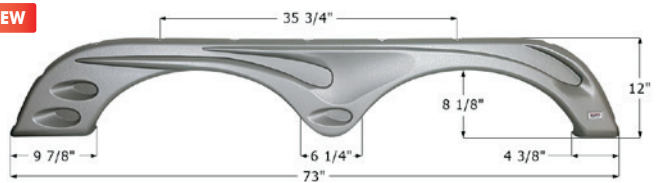

- 14313** Metallic Silver

Forest River Tandem Fender Skirt FS4263

NEW

Fits various Forest River brands.
68 3/4" x 11 7/8"

- 14263** Polar White

Forest River Tandem Fender Skirt FS4313 RH

NEW

Fits various Forest River brands including: Stealth. This fender skirt is for the RIGHT SIDE of the trailer.
73" x 12"