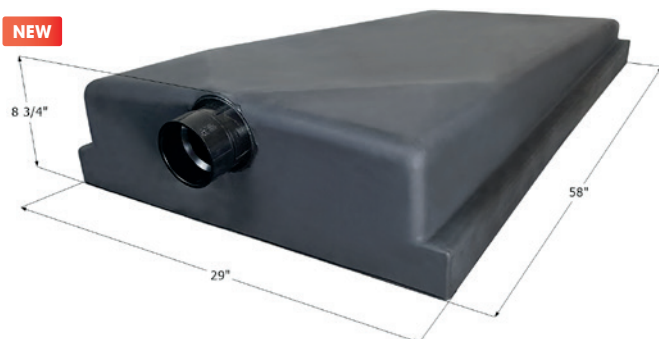

14090 0268921 from Amerikart

14165 0326096 from Amerikart

Center End Drain H3678

NEW

58" x 29" x 8 3/4" - 45 US Gallon Capacity.

14321 Tank w/ 3" Female Slip Fitting

Center Side Drain HT173-SD

48" x 24" x 7 1/2" - 23 US Gallon Capacity.