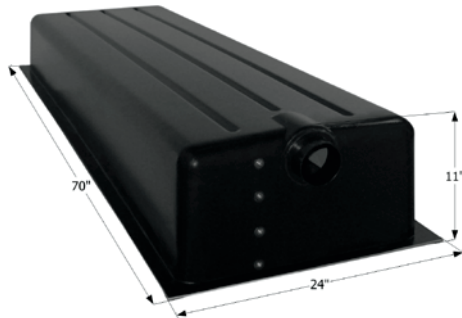

Center End Drain **HT192-ED**

70" x 24" x 11" - 54 US Gallon Capacity.

12424 Tank w/ 3" Spigot & Sensors Installed