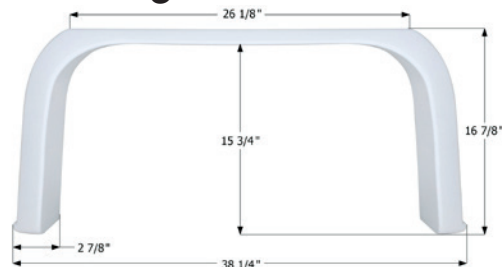

Coachmen Single Fender Skirt **FS1710**

Fits various Coachmen brands including: Shasta Freeport, Leprechaun, Santara.
38 1/4" x 16 7/8"

01710 Polar White

01711 Copper

12360 Metallic Grey