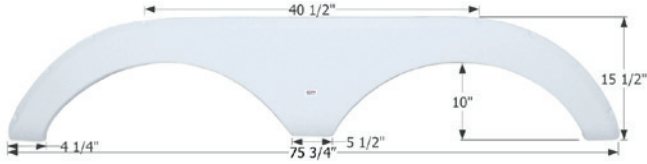

Carriage Tandem Fender Skirt **FS1950**

Fits various Carriage brands including: Cameo, Cabo, Royal, Carri-lite.
75 3/4" x 15 1/2"

- **01950** Polar White
- **01951** Metallic Grey