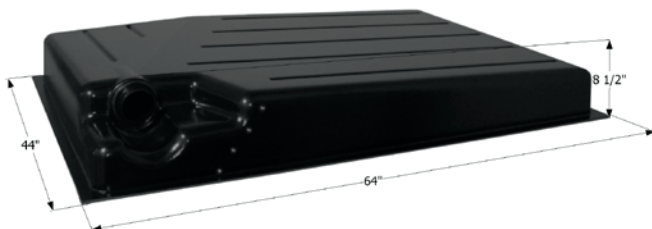

Recessed Drain **HT499-RE**

64" x 44" x 8 1/2" - 76 US Gallon Capacity.

12428 Tank w/ 3" Spigot & Sensors Installed