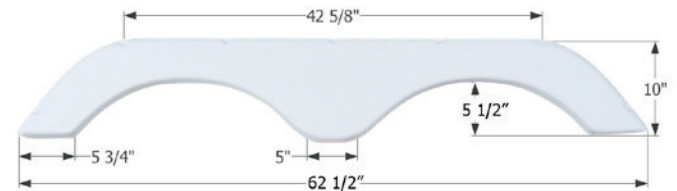

14264 Purple Red

14870 Champagne

R-Vision Tandem Fender Skirt **FS2411**

Fits various R-Vision brands.
73" x 14 1/8"

12411 Black

R-Vision Tandem Fender Skirt **FS765**

Fits various R-Vision brands including: Trail-Lite, Trail-Cruiser, Trail-Sport
62 1/2" x 10"