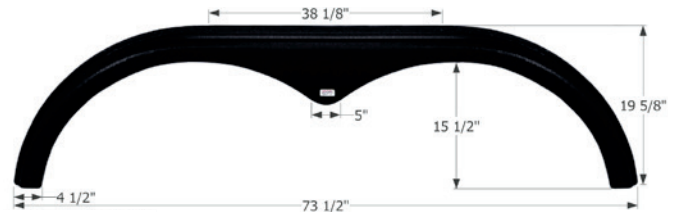

Pace American Tandem Fender Skirt **FS2271**

Fits various Pace American Custom built trailers.
73 1/2" x 19 5/8"

12271	Black
14272	Polar White