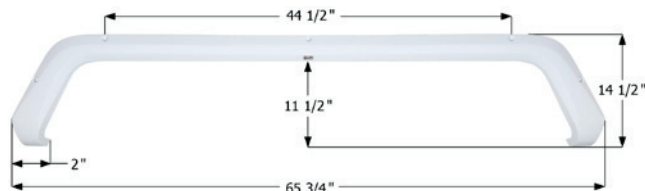

Sunline Tandem Fender Skirt **FS2319**

Fits various Sunline brands including: Solaris.
65 3/4" x 14 1/2"

- **12319** Polar White