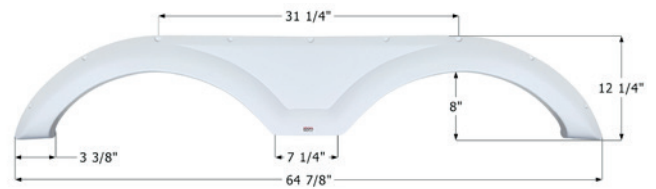

Gulf Stream Tandem Fender Skirt
FS4060

Fits various Gulfstream brands.
64 7/8" x 12 1/4"

14060 Polar White