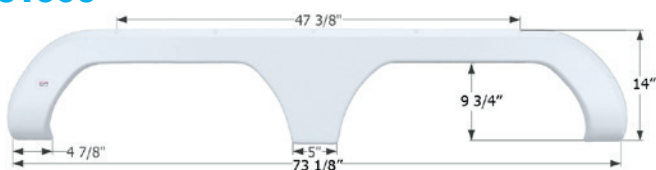

Travel Supreme Tandem Fender Skirt **FS1808**

Fits various Travel Supreme brands including: River Canyon.
73 1/8" x 14"

- **01808** Polar White
- **01809** Taupe