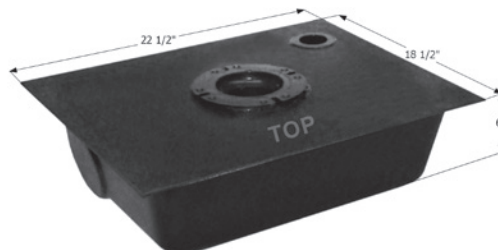

Bottom Drain HT630B-SBD

22 1/2" x 18 1/2" x 6" - 8 US Gallon Capacity.

00437 Tank w/ 3" Threaded, 1 1/2" Slip, & 7" OD Toilet Flange

All holding tanks are shown upside down, unless otherwise noted.