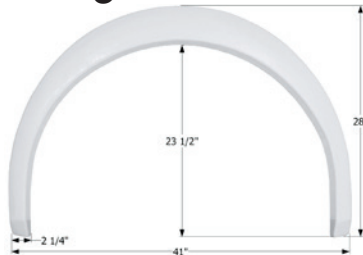

Coachmen Single Fender Skirt **FS2409**

Fits various Coachmen brands including: Mirada Class A.
41" x 28"

12409 Polar White (Unpainted)