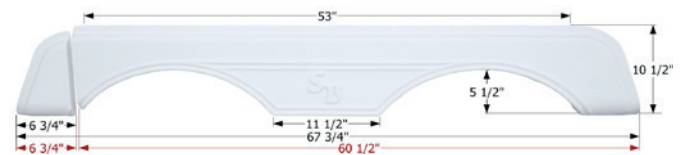

Fits various Sunnybrook & Winnebago brands. Slide out split is molded into the part. 1/4" Slide Gap included in the "F" dimension. Individual pieces are 6 3/4" and 60 1/2".

67 3/4" x 10 1/2"

12624 Polar White