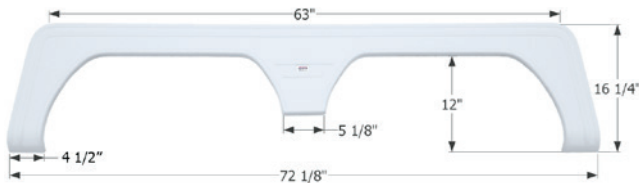

01751 Polar White

Keystone Tandem Fender Skirt FS2035

Fits various Keystone brands including: Everest.
73 1/2" x 13 3/4"

12035 Taupe

12209 Polar White

Keystone Tandem Fender Skirt FS1765

Fits various Keystone & Damon brands including: Challenger.
72 1/8" x 16 1/4"