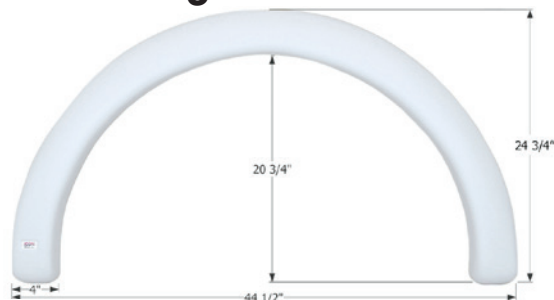

Coachmen Single Fender Skirt **FS1982**

Fits various Coachmen brands including: Concord B+.
44 1/2" x 24 3/4"

01982 Polar White

01983 Metallic Silver