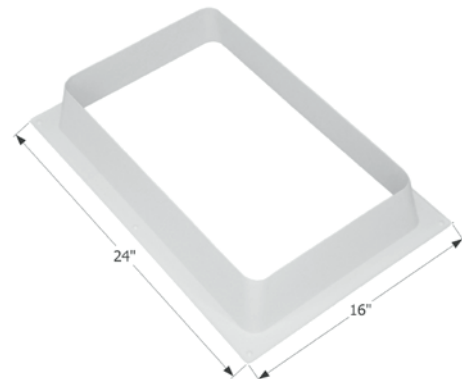

Skylight Inner Garnish **SL1422**

14" x 22" x 4 3/4"

01936	Polar White	Garnish for SL1422