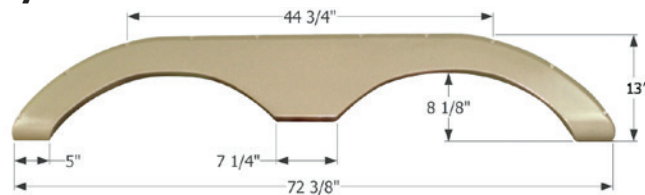

Keystone Tandem Fender Skirt **FS774**

Fits various Keystone brands including: Laredo, Challenger.
72 3/8" x 13"

01632 Metallic Bronze

01637 Polar White

01672 Taupe