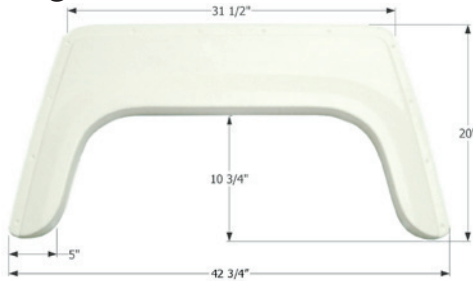

ICON Single Fender Skirt **FS343**

Universal replacement to fit by dimension.
42 3/4" x 20"

- **00397** Colonial White
- **00398** Polar White