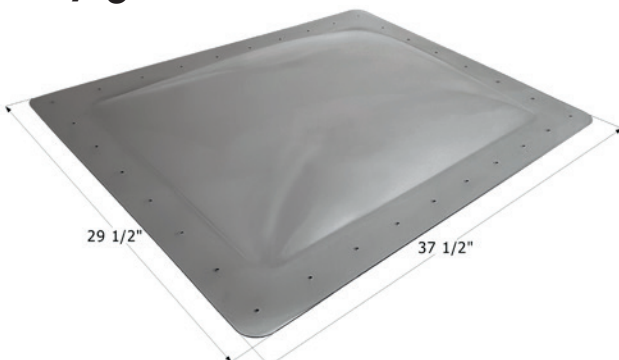

RV Skylight **SL2432**

Dome Dimension: 32" x 24" x 5"
Flange Dimension: 37 1/2" x 29 1/2" (2 3/4" width)

12884 Clear

14116 Smoke

14254 White