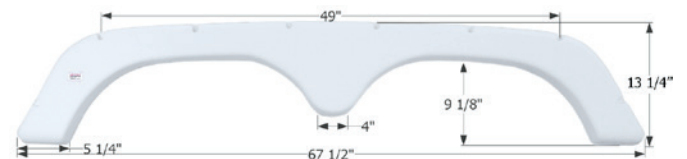

FS1787

Fits various Thor brands including: Vortex. 73 3/4" x 16 1/4"

01787 Polar White

Thor Tandem Fender Skirt

FS1822

Fits various Thor brands including: Dutchmen, AeroLite, Scamper, Kodiak. 67 1/2" x 13 1/4"