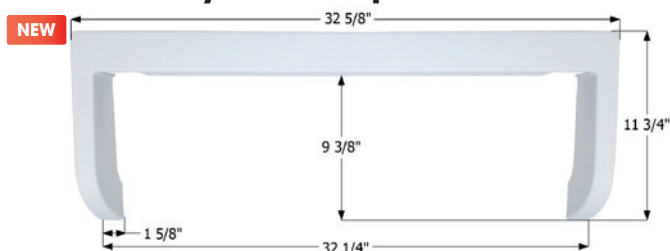

Sunline Entry Door Step Trim

Fits various Sunline brands including: Solaris SR.
32 5/8" x 11 3/4"

14287 Polar White