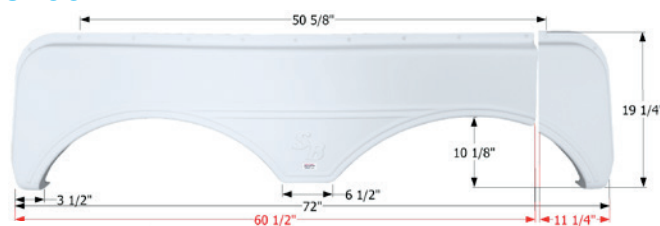

FS2667

Fits various Sunnybrook & Winnebago brands. Slide out split is molded into the part. 1/4" Slide Gap included in the "F" dimension. Individual pieces are 60 1/2" & 11 1/4".

72" x 19 1/4"

- 12667** Polar White