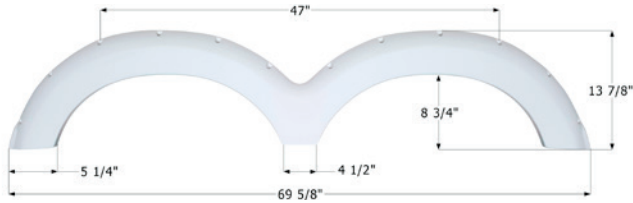

Heartland Tandem Fender Skirt **FS761**

Fits various Heartland brands including: Edge.
Also fits various Discover Canada brands including: Kokanee Express.
69 5/8" x 13 7/8"

- **01613**   Polar White