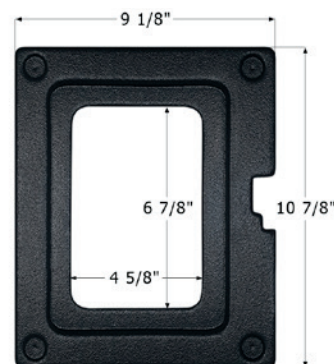

Travel Supreme Interior Door Lock Garnish

NEW

Interior door lock garnish for Travel Supreme Class A Motorhomes. Original part 300331 8709-1 door. Check measurements to confirm fitment.

9 1/8" x 10 7/8"

14157 Black