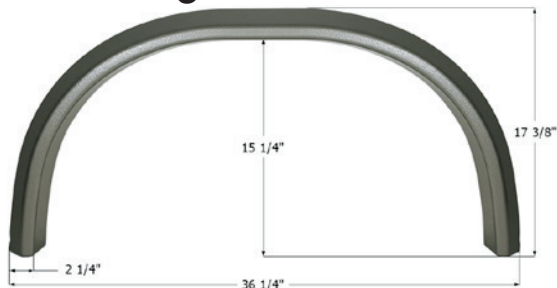

Forest River Single Fender Skirt **FS4405**

NEW

Fits various Forest River brands including: Forester.
36 1/4" x 17 3/8"

14405 Cloud Silver

14519 Polar White