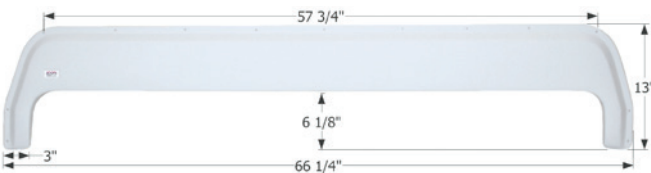

Forest River Tandem Fender Skirt FS2173

Fits various Forest River brands including: Rockwood Roo.

66 1/4" x 13"

12173 Polar White