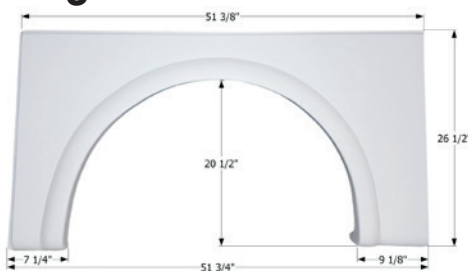

12819 Polar White (Unpainted)

Fleetwood Single Fender Skirt **FS1916**

Fits various Fleetwood brands including: Flair.
41 3/4" x 24"

01916 Polar White

Damon Single Fender Skirt **FS2818 RH**

Fits various Damon brands including: Daybreak.
51 3/4" x 26 1/2"