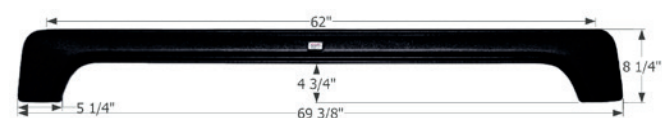

Fleetwood Tandem Fender Skirt **FS2141**

Fits various Fleetwood brands including: Mallard. Model has a flat flange, no screw indentations.
69 3/8" x 8 1/4"

- **12141** Black