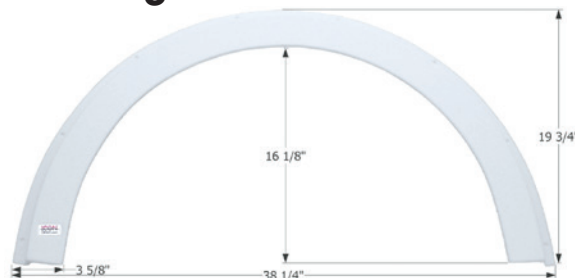

14280 Black

Palomino Single Fender Skirt **FS4280 RH**

NEW

Fits various Palomino brands including: Banshee B-2. This fender skirt is for the RIGHT SIDE of the trailer.
25" x 7"

14281 Black

R-Vision Single Fender Skirt **FS1800**