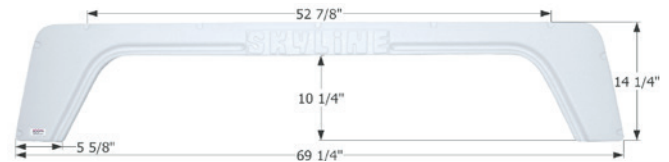

01829 Taupe

Skyline Tandem Fender Skirt **FS1933**

Fits various Layton brands including: Skyline.

68 1/2" x 13"

01933 Polar White

01934 Light Grey

Skyline Tandem Fender Skirt **FS2154**

Fits various Layton brands including: Skyline.