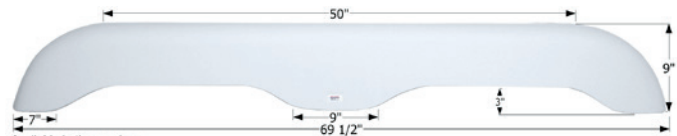

Extreme RV Tandem Fender Skirt **FS2448**

Fits various Extreme RV brands including: Megalite.

The skirt is fastened with a flange on the underside for hidden fastening.

69 1/2" x 9"

- **12448** Polar White