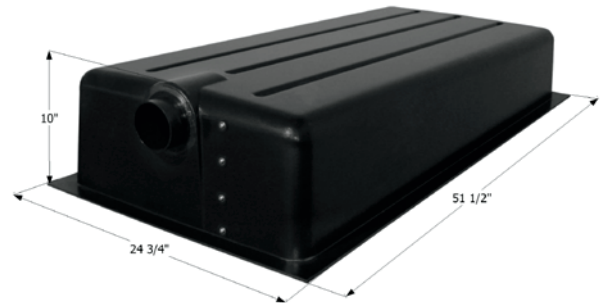

Center End Drain **HT339-ED**

51 1/2" x 24 3/4" x 10" - 37 1/2 US Gallon Capacity.

12429 Tank w/ 3" Spigot & Sensors Installed