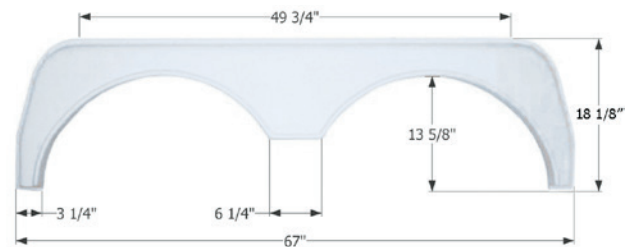

ICON Tandem Fender Skirt **FS500**

Universal replacement to fit by dimension.
67" x 18 1/8"

00409 Colonial White

00410 Polar White