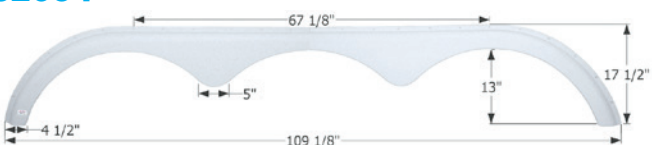

Pace American Triple Fender Skirt **FS2064**

Fits various Pace American Custom built trailers.

109 1/8" x 17 1/2"

12064 Polar White