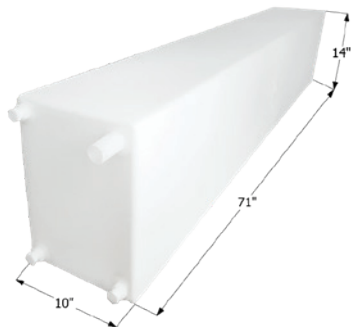

Fresh Water Tank **WT2451**

71" x 14" x 10" - 41 US Gallon Capacity.

12451 Tank Only

12715 Tank w/ 1/2" FPT (3), 1 1/4" Filler Boss (1)