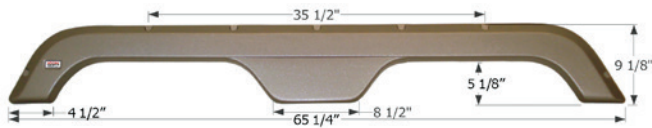

R-Vision Tandem Fender Skirt **FS2132**

Fits various R-Vision brands.
65 1/4" x 9 1/8"

12132 Cloud Silver

12225 Light Grey

12852 Black

14158 Taupe