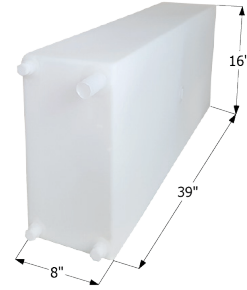

Fresh Water Tank **WT2460**

39" x 16" x 8" - 20 US Gallon Capacity.

12494 Tank Only

12724 Tank w/ 1/2" FPT (3), 1 1/4" Filler Boss (1)