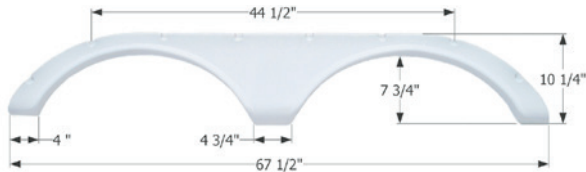

Heartland Tandem Fender Skirt **FS762**

Fits various Heartland brands. Also fits various Discover Canada brands including: Maxum Wild.
67 1/2" x 10 1/4"

- **01614**   Polar White
- **14724**   Magnet Grey