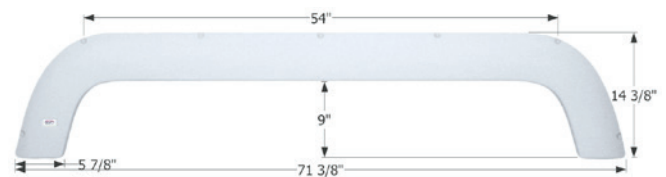

Fleetwood Tandem Fender Skirt **FS2007**

Fits various Fleetwood brands including: Nitrous.
71 3/8" x 14 3/8"

- **12007** Polar White