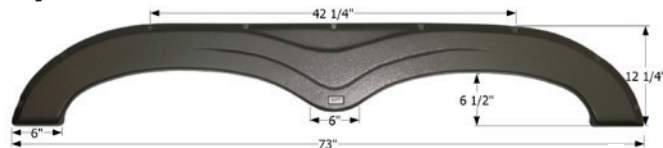

14751 Black

Keystone Tandem Fender Skirt **FS2547**

Fits various Keystone brands including: Montana Mountaineer.

70 1/4" x 11 1/4"

12547 Mauve Grey

Keystone Tandem Fender Skirt **FS2572**

Fits various Keystone brands including: Outback. 73" x 12 1/4"