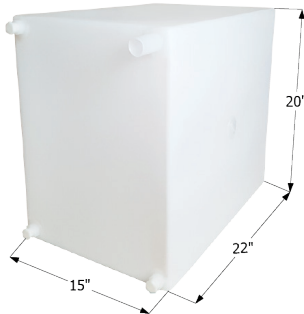

Fresh Water Tank **WT2473**

22" x 20" x 15" - 26 US Gallon Capacity.

12507	Tank Only
12737	Tank w/ 1/2" FPT (3), 1 1/4" Filler Boss (1)