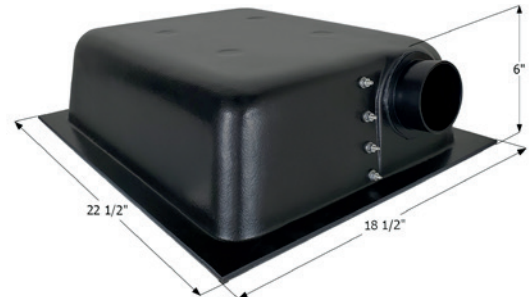

Left or Bottom End Drain **HT630-ED**

22 1/2" x 18 1/2" x 6" - 8 US Gallon Capacity.

00438 Tank Only

01682 Tank w/ 3" Spigot & Sensors Installed