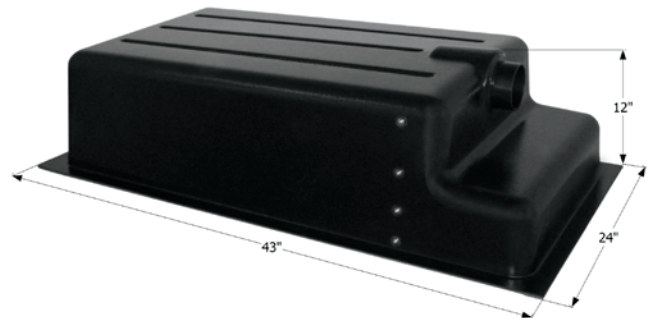

Recessed Drain HT152-RE

43" x 24" x 12" - 31 US Gallon Capacity.

12419 Tank w/ 3" Spigot & Sensors Installed