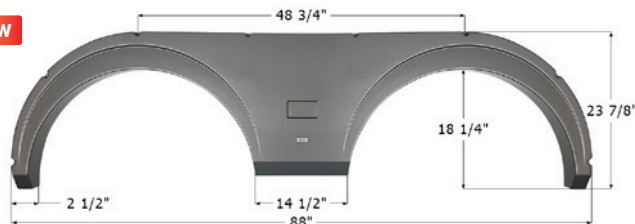

Fits various Fleetwood brands including: Wilderness.

64" x 9 1/2"

01536 Grey

01537 Taupe

01538 Polar White

Fleetwood Tandem Fender Skirt **FS4441**

NEW

Fits various Fleetwood brands including: Pace Arrow.
88" x 23 7/8"