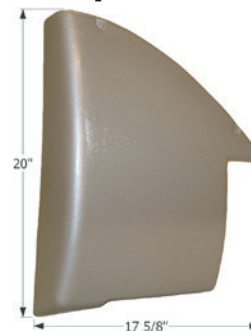

Forest River Surveyor Corner Cap

Fits various Forest River Surveyor models.
17 5/8" x 4 1/2" x 20"

12183   **Left Side**   **Metallic Silver**

12184   **Right Side**   **Metallic Silver**