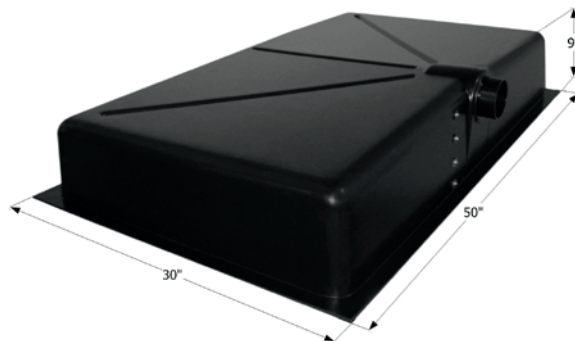

Center Side Drain HT138-SD

50" x 30" x 9" - 44 US Gallon Capacity.

12423 Tank w/ 3" Spigot & Sensors Installed