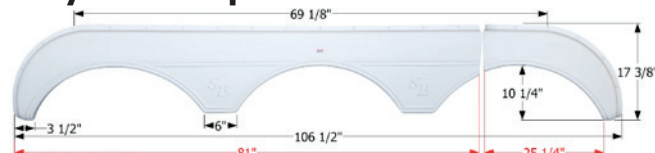

Sunnybrook Triple Fender Skirt **FS2661**

Fits various Sunnybrook brands. Slide out split is molded into the part. 1/4" Slide Gap included in the "F" dimension. Individual pieces are 81" & 25 1/4". Sunnybrook part number is FT132LH CH.

106 1/2" x 17 3/8"

12661 Polar White