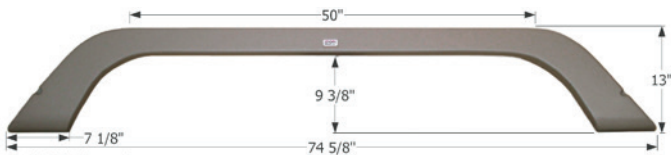

12212 Polar White

14387 Grey

Thor Tandem Fender Skirt FS4099

Fits various Thor brands including: Chateau.
68 3/8" x 15"

14099 Polar White

Thor Tandem Fender Skirt FS2244

Fits various Thor brands including: AeroStar, Dutchmen.
74 5/8" x 13"