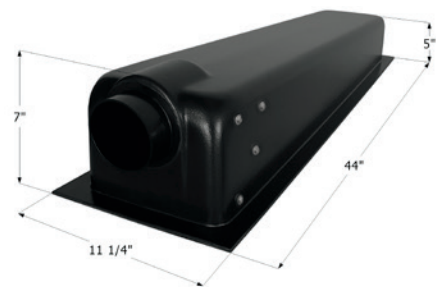

Center End Drain **HT400-ED**

44" x 11 1/4" x 7" - 8 US Gallon Capacity.

14049 Tank w/ 3" Spigot & Sensors Installed