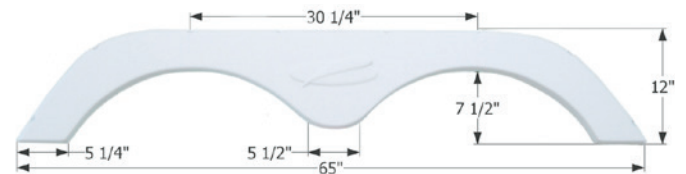

R-Vision Tandem Fender Skirt **FS775**

Fits various R-Vision brands including: Trail-Lite, Trail-Cruiser, Trail-Sport.
65" x 12"

01638 Taupe

01639 Polar White

14411 Black