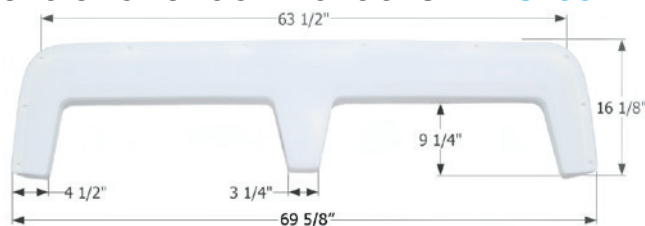

Travelaire Tandem Fender Skirt **FS766**

Fits various Travelaire brands.
69 5/8" x 16 1/8"

- **01619** Polar White