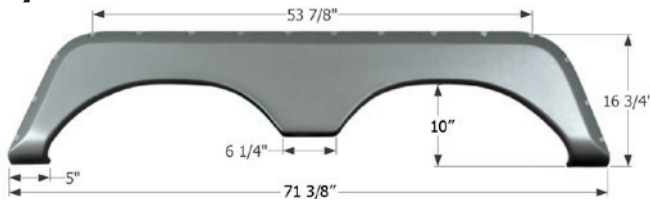

Jayco Tandem Fender Skirt FS771

Fits various Jayco brands including: Eagle, Jay Flight, Jay Flight G2, Jay Flight Bungalow, Qwest, Octane ZX, Recon ZX, Designer.
71 3/8" x 16 3/4"

- **01625** Metallic Grey
- **01642** Polar White
- **01674** Taupe