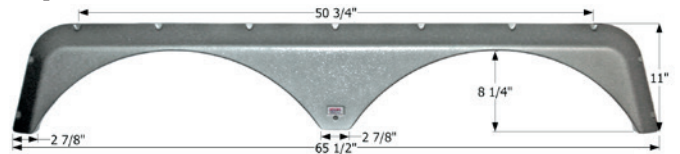

Jayco Tandem Fender Skirt **FS2395**

Fits various Jayco brands including: Eagle.
65 1/2" x 11"

12395 Metallic Grey

12692 Polar White