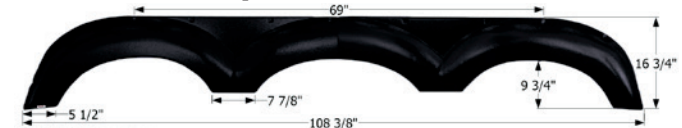

Fits various Forest River brands including: Thunderbolt.
112 5/8" x 15 3/8"

14351 Black

Forest River Triple Fender Skirt **FS2815**

Fits various Forest River brands including: Wildwood Toy Haulers. The original part may have had a diamond texture embossed on it.
108 3/8" x 16 3/4"