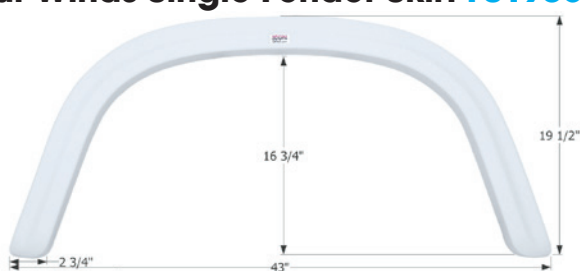

Four Winds Single Fender Skirt **FS1930**

Fits various Four Winds brands.
43" x 19 1/2"

01930 Polar White