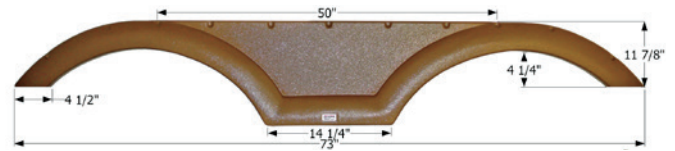

Coachmen Tandem Fender Skirt **FS2545**

Fits various Coachmen brands including: Freedom Express.
73" x 11 7/8"

- **12545** Copper