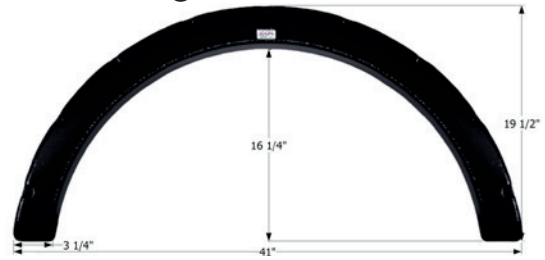

Fleetwood Single Fender Skirt **FS2362**

Fits various Fleetwood brands including: Jamboree.
41" x 19 1/2"

12362 Black