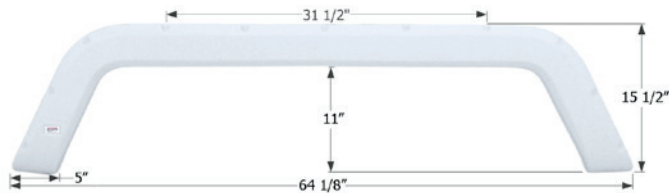

- 14244** **Light Titanium Grey**

R-Vision Tandem Fender Skirt **FS1739**

Fits various R-Vision brands. 65" x 9"

- 01739** **Polar White**
- 01740** **Taupe**

R-Vision Tandem Fender Skirt **FS1935**

Fits various R-Vision brands.
64 1/8" x 15 1/2"