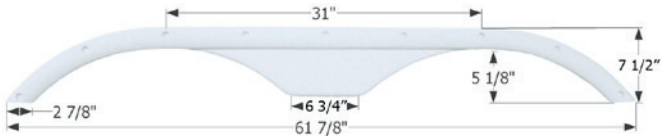

Kustom Koach Tandem Fender Skirt FS1747

Fits various Kustom Koach brands including: Westwind.
61 7/8" x 7 1/2"

01747 Polar White