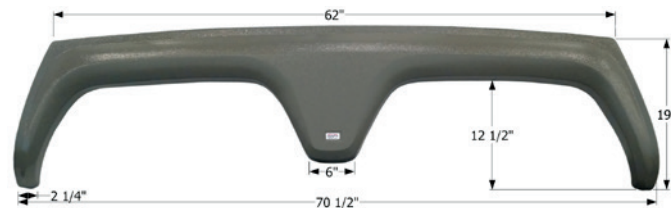

12600 Olive Grey

12780 Black

12785 Taupe

14101 Evening Sand

14131 Polar White

Coachmen Tandem Fender Skirt **FS2689**

Fits various Coachmen brands including: Somerset. 70 1/2" x 19"

12689 Olive Grey