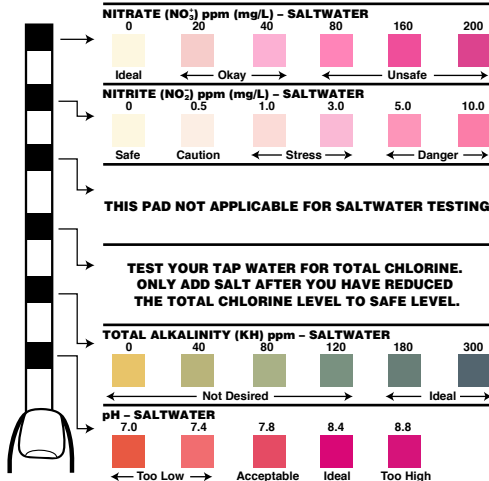

FRESHWATER COMPARISON CHART

SALTWATER COMPARISON CHART

The colors as viewed on your monitor will not be as accurate as those printed on the color chart included with the test strips you have purchased. We recommend using the chart on the Tetra EasyStrips 6-in-1 bottle for best results.