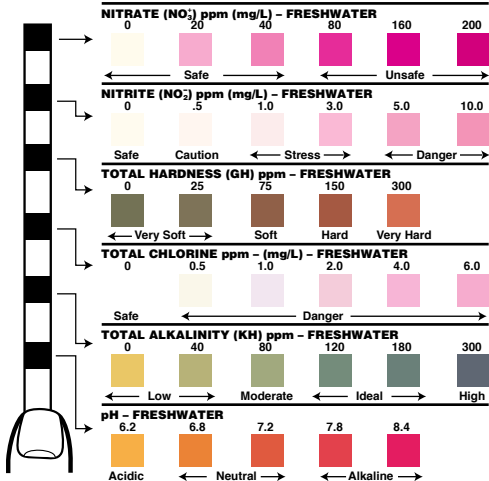

FRESHWATER COMPARISON CHART

SALTWATER COMPARISON CHART

The colors as viewed on your monitor will not be as accurate as those printed on the color chart included with the test strips you have purchased. We recommend using the chart on the Tetra EasyStrips 6-in-1 bottle for best results.