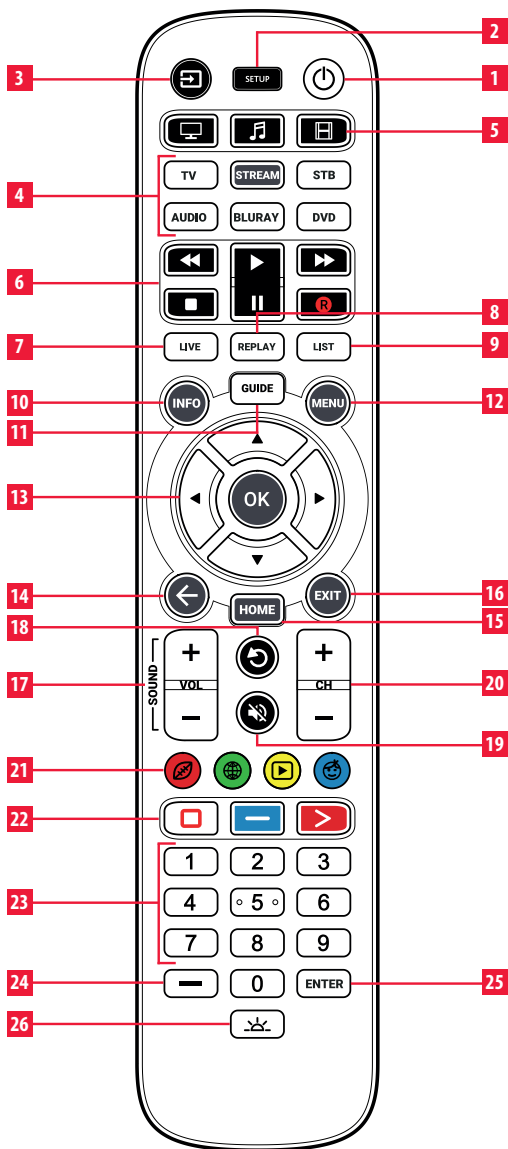

GETTING STARTED (BUTTONS)