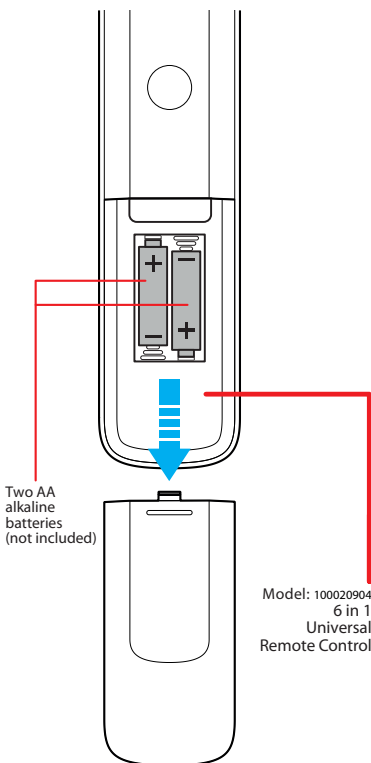

GETTING STARTED (BATTERIES)

Your remote requires 2 x AA / LR6 batteries. Please insert them as shown below. Alkaline batteries are recommended.

Installing the Batteries

1. Remove the battery cover.
2. Insert the batteries as shown.
3. Snap the battery cover back into place.

Battery Precautions

- Do not mix old and new batteries.
- Do not mix alkaline, standard (carbon-zinc) or rechargeable (nickel-cadmium) batteries.
- Always remove old, weak or worn-out batteries promptly and recycle or dispose of them in accordance with local and national regulations.