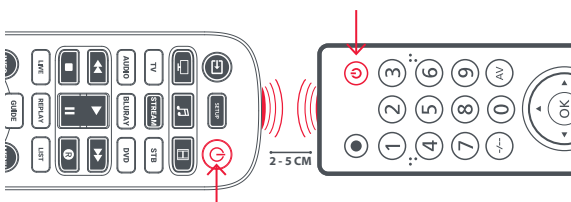

SETUP - LEARNING

Your ONN remote control can learn any function from any other working remote control. This is a quick and easy one-time setup that allows you to control any infrared controlled device you have in your living room. It also allows you to add a key or keys that may be missing to a spare key on the ONN.

To do this, firstly make sure you have all your original remote controls to hand, and that they have working batteries in.

To learn functions, the original remote should be approximately 2-5 cm from the ONN remote, pointing towards it:

1. Press the Device key for the device you want to learn functions onto (e.g. TV).
2. Hold down the Setup key until the LED under the Device key blinks twice.
3. Press 975 – the LED should blink twice.
4. Press and release the key you want to learn a function onto (for example the Power key) – the LED will begin to flash rapidly.
5. Press and release* the corresponding key on the original remote, for example Power.
6. The LED will blink twice to indicate the key has been learned correctly.
7. Repeat steps 4 and 5 for each key you want to learn – remember you can learn from multiple remotes, but only one function per key.
8. When you have learned all the functions you require, press and hold the Setup key until the LED blinks twice.

* Some remotes send commands differently. If you find a function cannot be learned, try holding down the key on the original remote instead of pressing and releasing.

Hints:

- If the LED shows one long blink at step 5, the function was not learned correctly, please try again from step 4.