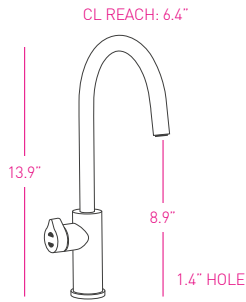

TECHNICAL INFORMATION

ARC

ACCESSORIES

01034276

ZIP 0.2 MICRON RESIDENTIAL FILTER

Suits all HydroTap models sold in US

01034277

ZIP SPARKLING CO2 2 X 1.5lb. CYLINDER

Suits any residential sparkling model HydroTap*

*actual product may differ from image

01034266

FONT FOR CLASSIC

Suits any current model HydroTap Classic

01034269

FONT FOR ARC AND CUBE

Suits any current model HydroTap Arc or Cube. Does not include extension