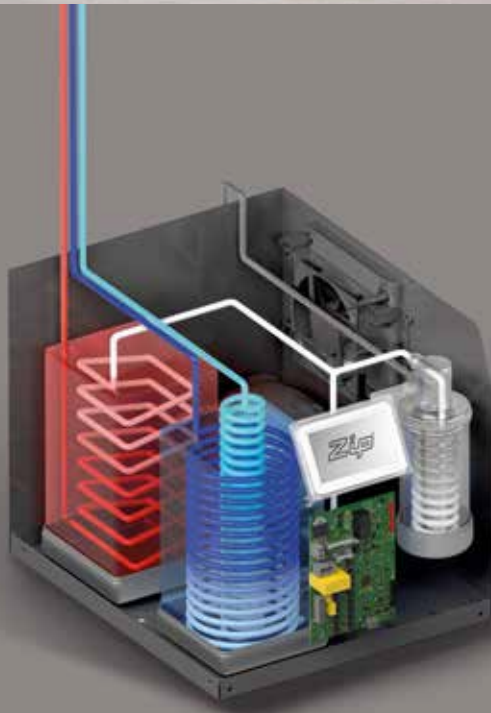

WHY HYDROTAP IS THE WORLD'S MOST ADVANCED DRINKING WATER SYSTEM