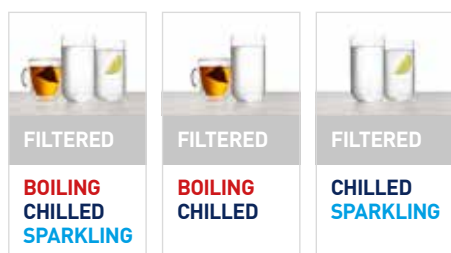

AVAILABLE IN ANY OF THE FOLLOWING WATER COMBINATIONS:

AVAILABLE IN:

STANDARD

PLATINUM

Featured product HydroTap Arc installed with optional font in Chrome finish

“I like my HydroTap because boiling water is readily available. My children drink the sparkling and chilled water, which has taken away the need for juice all the time.”