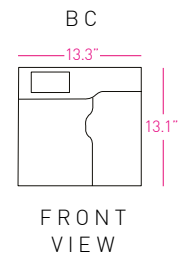

TECHNICAL INFORMATION

ACCESSORIES

01034276

ZIP 0.2 MICRON RESIDENTIAL FILTER

Suits all HydroTap models sold in US

01034277

ZIP SPARKLING CO2 2 X 1.5lb. CYLINDER

Suits any residential sparkling model HydroTap*

*actual product may differ from image

01034266

FONT FOR CLASSIC

Suits any current model HydroTap Classic

01034269

FONT FOR ARC AND CUBE

Suits any current model HydroTap Arc or Cube. Does not include extension