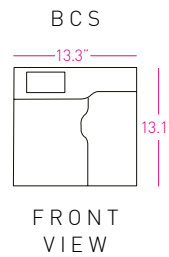

TECHNICAL INFORMATION

ACCESSORIES

01034276

ZIP 0.2 MICRON RESIDENTIAL FILTER

Suits all HydroTap models sold in US

01034277

ZIP SPARKLING CO2 2 X 1.5lb. CYLINDER

Suits any residential sparkling model HydroTap*

*actual product may differ from image

01034266

FONT FOR CLASSIC

Suits any current model HydroTap Classic

01034269

FONT FOR ARC AND CUBE

Suits any current model HydroTap Arc or Cube. Does not include extension