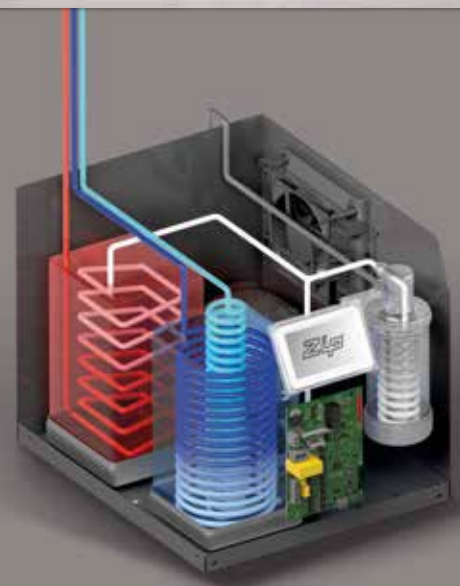

HYDROTAP FOR YOUR HOME

PURE TASTING | INSTANT | **BOILING** | **CHILLED** | **SPARKLING**

THE WORLD'S MOST ADVANCED DRINKING WATER SYSTEM

HYDROTAP_ARC_BRUSHED GOLD

“My HydroTap has all the bells and whistles. I highly recommend Zip HydroTap to anyone and everyone I speak to. It will not disappoint and will change your life.”