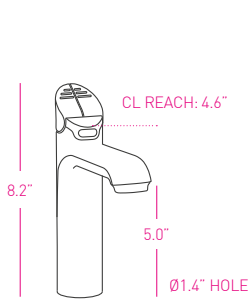

TECHNICAL INFORMATION

CLASSIC