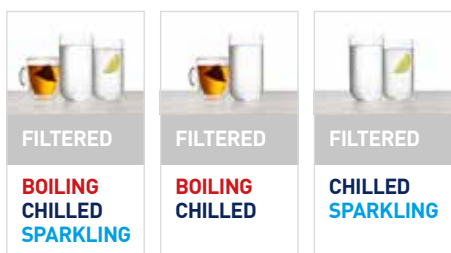

AVAILABLE IN ANY OF THE FOLLOWING WATER COMBINATIONS:

AVAILABLE IN:

STANDARD

PLATINUM

Featured product HydroTap Arc installed with optional font in Chrome finish

“I like my HydroTap because boiling water is readily available. My children drink the sparkling and chilled water, which has taken away the need for juice all the time.”

CUBE

HYDROTAP DESIGN RANGE CUBE CAN BE INSTALLED OVER SINK OR OPTIONAL FONT

AVAILABLE IN ANY OF THE FOLLOWING WATER COMBINATIONS:

AVAILABLE IN:

STANDARD

PLATINUM

Featured product HydroTap Design Range Cube installed with optional font in Matte Black