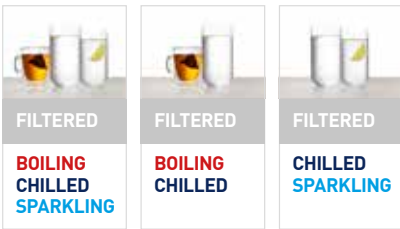

AVAILABLE IN:

STANDARD

CHROME

BRUSHED
CHROME

MATTE
BLACK

PLATINUM

ROSE
GOLD

BRUSHED
GOLD

NICKEL

BRUSHED
NICKEL

GOOD
DESIGN
Award

HYDROTAP PRODUCT SELECTOR

1. CHOOSE YOUR WATER OPTION...

2. CHOOSE YOUR TAP STYLE...

CLASSIC

ARC