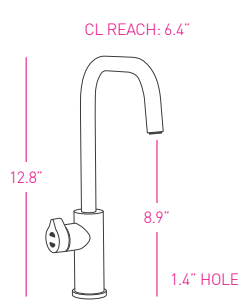

TECHNICAL INFORMATION

CUBE

ACCESSORIES

01034276

ZIP 0.2 MICRON RESIDENTIAL FILTER

Suits all HydroTap models sold in US

01034277

ZIP SPARKLING CO2 2 X 1.5lb. CYLINDER

Suits any residential sparkling model HydroTap*

*actual product may differ from image

01034266

FONT FOR CLASSIC

Suits any current model HydroTap Classic

01034269

FONT FOR ARC AND CUBE

Suits any current model HydroTap Arc or Cube. Does not include extension