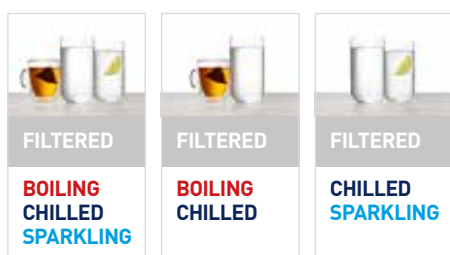

“My HydroTap ensures our entire family is drinking enough fluid. Offering both still and sparkling water has also helped to kick our diet soda addiction altogether.”

SUSIE BURRELL_LEADING AUSTRALIAN DIETITIAN

CLASSIC

HYDROTAP CLASSIC CAN BE INSTALLED OVER SINK OR OPTIONAL FONT

AVAILABLE IN ANY OF THE FOLLOWING WATER COMBINATIONS:

AVAILABLE IN:

STANDARD

Featured product HydroTap Classic installed with optional font in Chrome