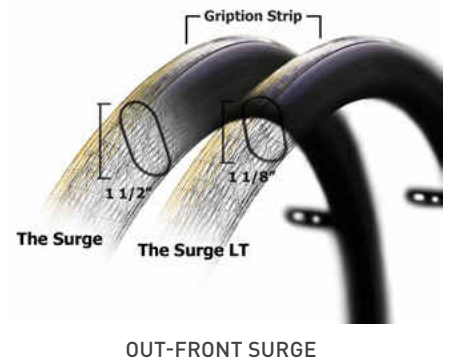

7

8

HANDRIMS

STANDARD HANDRIMS

- 1 RIM1** Aluminum – Silver Anodized
- 2 RIM21** Aluminum – Black Anodized
- 3 RIM12** Titanium – Satin Finish

HANDRIMS BY OUT-FRONT®

- 4 RIM14** The Natural-Fit® Standard Grip
Original, Larger Profile
- 5 RIM18** The Natural-Fit® LT Super Grip
Reduced Weight, Smaller Profile
- 6 RIM10** The Surge
All-In-One Oval with Gription™ Strip, Larger Profile
- 7 RIM11** The Surge LT
All-In-One Oval with Gription™ Strip, Smaller Profile
- 8 RIM20** Q-Grip
Exclusive High-Friction, Anti-Slip Coating

ADDITIONAL HANDRIM OPTIONS NOT SHOWN

- RIM15** The Natural-Fit
With Super Grip Original, Larger Profile
- RIM16** The Natural-Fit
Without Thumb Grip Original, Larger Profile
- RIM17** The Natural-Fit LT Standard Grip
Reduced Weight, Smaller Profile
- RIM19** The Natural-Fit LT
Without Thumb Grip Reduced Weight, Smaller Profile
- RIM5** Plastic Coated – Black
- RIM6** Projections – 8 Vertical Projections