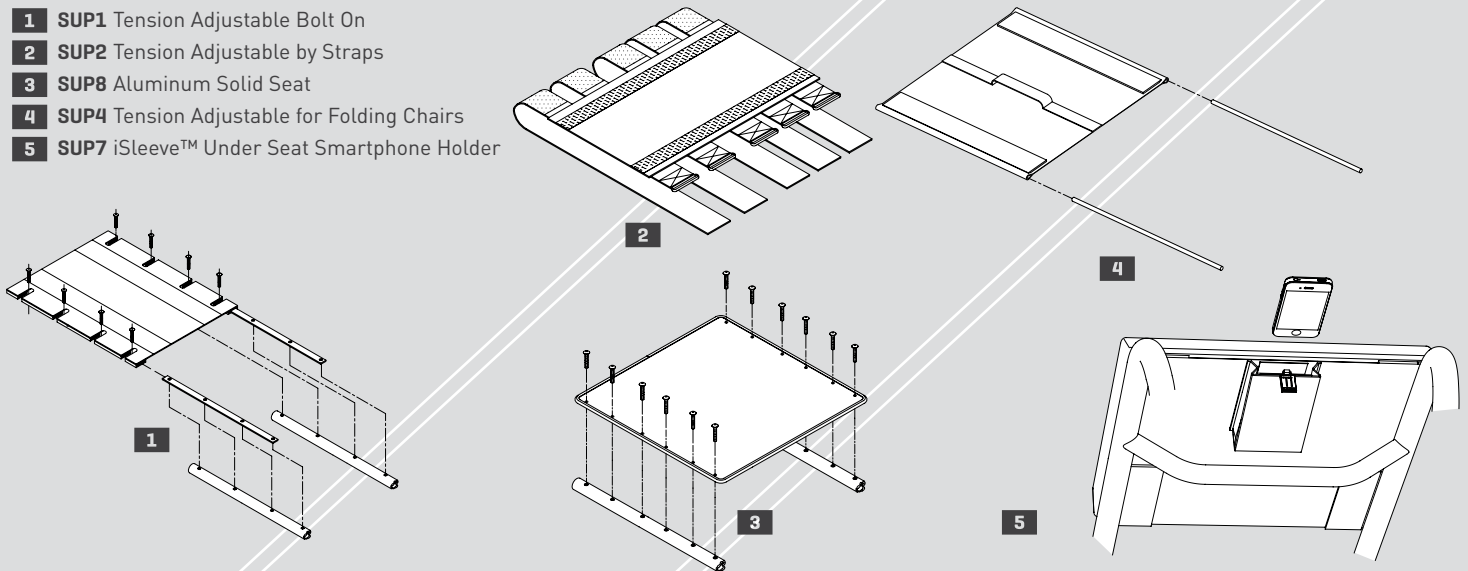

ADDITIONAL HANDRIM OPTIONS NOT SHOWN

- RIM15** The Natural-Fit
With Super Grip Original, Larger Profile
- RIM16** The Natural-Fit
Without Thumb Grip Original, Larger Profile
- RIM17** The Natural-Fit LT Standard Grip
Reduced Weight, Smaller Profile
- RIM19** The Natural-Fit LT
Without Thumb Grip Reduced Weight, Smaller Profile
- RIM5** Plastic Coated – Black
- RIM6** Projections – 8 Vertical Projections

BACK UPHOLSTERY

- 1** BUP2 Velcro Adjustable
 - 2** BUP3 Tension Adjustable by Straps
 - 3** BUP5 AIR Breathable Upholstery
 - 4** UPC3 Ultrasuede Backrest Stripe
- Picture to Right

SEAT UPHOLSTERY

- 1** SUP1 Tension Adjustable Bolt On
- 2** SUP2 Tension Adjustable by Straps
- 3** SUP8 Aluminum Solid Seat
- 4** SUP4 Tension Adjustable for Folding Chairs
- 5** SUP7 iSleeve™ Under Seat Smartphone Holder