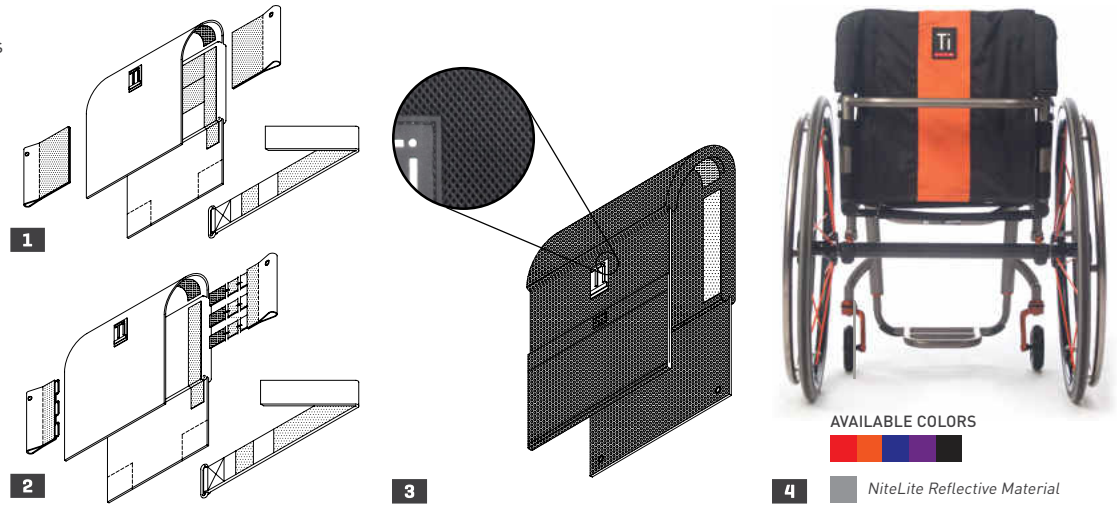

BACK UPHOLSTERY

1. **1** BUP2 Velcro Adjustable
   - **2** BUP3 Tension Adjustable by Straps
   - **3** BUP5 AIR Breathable Upholstery
   - **4** UPC3 Ultrasuede Backrest Stripe
2. Picture to Right