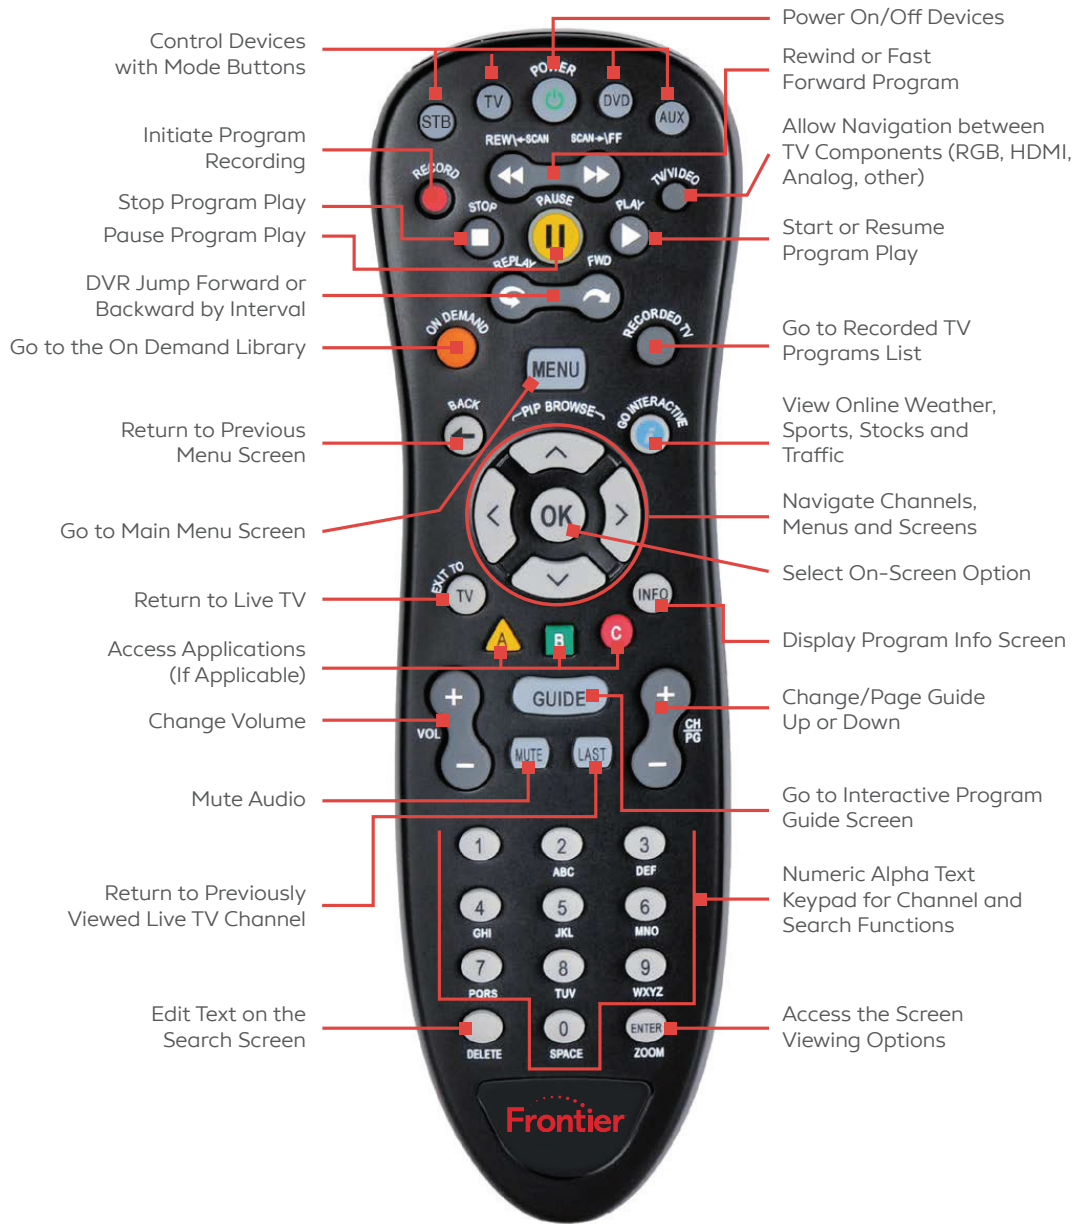

FEATURES OF YOUR FRONTIER TV REMOTE CONTROL

UPGRADE TO THIS WINNING COMBO

Get the ultimate in entertainment freedom! Our exclusive Wireless Receiver lets you enjoy TV virtually anywhere in your home. Design your room to suit your style—you're no longer tied to your TV outlet! And our Point Anywhere Remote Control doesn't require lineal sight, so it works however you aim it—even through cabinets and walls. **Add them both for amazing flexibility and convenience.** Go to Frontier.com to order.

The Point Anywhere Remote Control is intended and sold for use only with Frontier TV receivers. May not be compatible with all entertainment systems or capable of accepting every programming code for other devices. Limited one-year replacement-only warranty. See enclosed User Guide for further information. Go to Frontier.com for details. Technical restrictions apply; may not be available to all customers.

Get answers 24/7 at Frontier.com/helpcenter or call **1.800.921.8101**.

*Channel and programming availability subject to change without notice. For your most current channel lineup, please visit Frontier.com.

Channel/content available for viewing in Multiview is based on TV package and additional programming purchased.

©2021 Frontier Communications Parent, Inc. All Rights Reserved. 9/2021

15048_VFTv_Resi_CLU_IL_O_0921