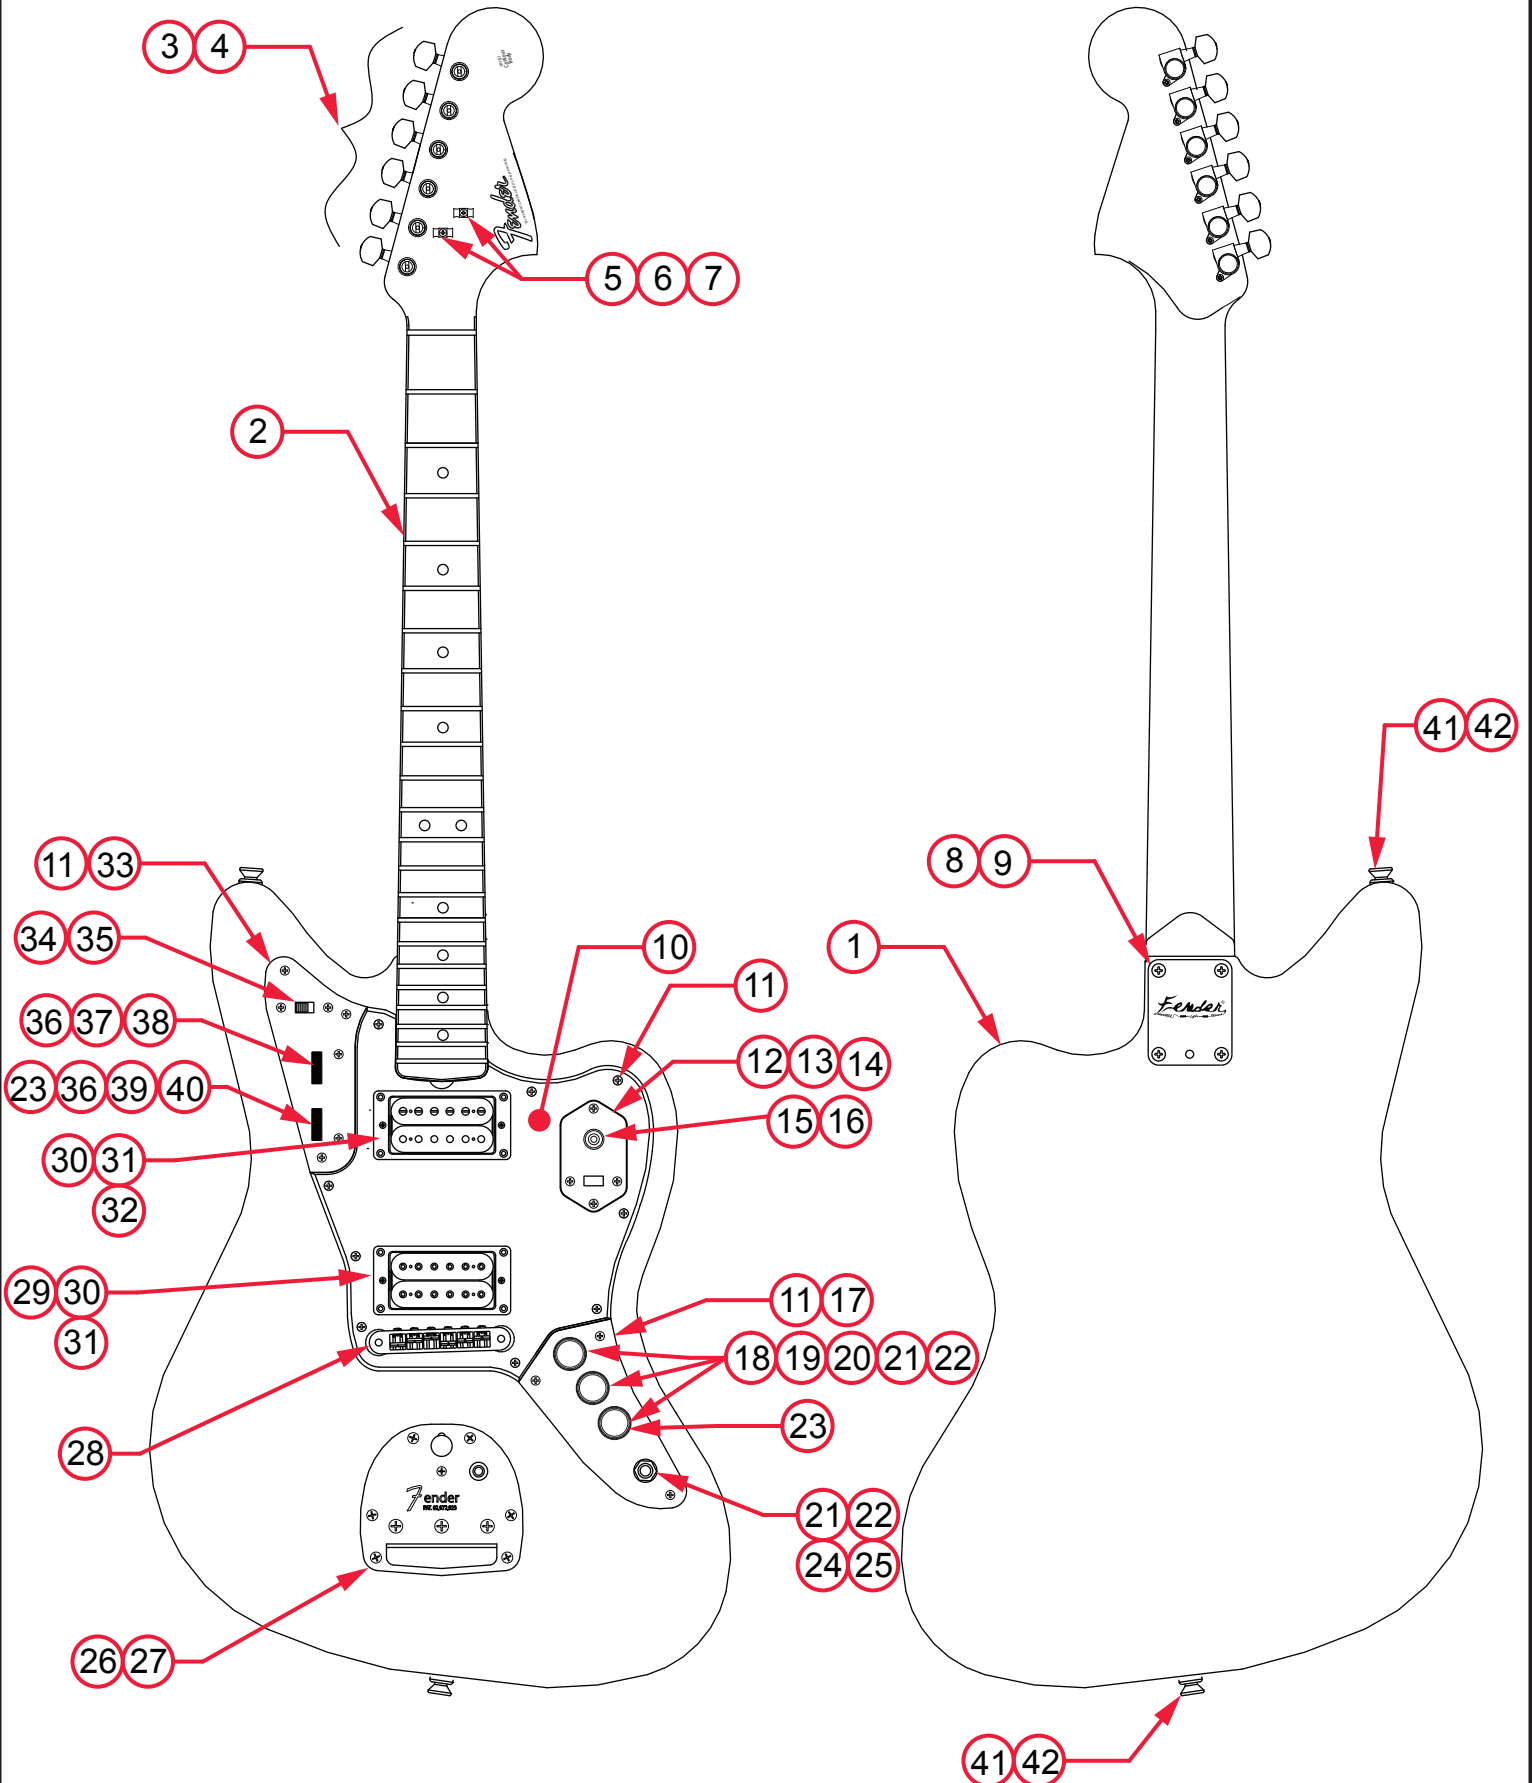

KURT COBAIN JAGUAR® NOS (0143001700)

PARTS LAYOUT

KURT COBAIN JAGUAR® NOS (0143001700)

PARTS LIST

REF#	DESCRIPTION	PART NUMBER
1	BODY KURT COBAIN JAGUAR 3TSB	7701343500
2	NECK KURT COBAIN JAGUAR	7701341000
3	KEY GOTOH LOCK CHROME	0065657010
4	SCREW SMAB 2x1/2 FHP BLX	9280530407
5	STRING GUIDE NCKL	0994910000
6	SPACER STRING TREE 62 STRAT	0020423000
7	SCREW SMA 3 X 5/8 RHP NI	0011358049
8	NECK PLATE KURT COBAIN	0092156000
9	SCREW SMA 8 X 1-3/4 OHP NKL	0015636049
10	PICKGUARD KURT COBAIN JAGUAR	0092001000
11	SCREW SMA 4X1/2 OHP NI	0015578049
12	SWITCH PLATE COBAIN JAG	0092027000
13	COBAIN JAGUAR SWITCH PLATE INSULATOR	0092212000
14	SCREW M 4-40x1/4 OHP NI RELIC	0015719049
15	SWITCH TOGGLE AGED WHITE KNOB CHROME RING	0092257000
16	NUT HEX 4-40 EX LOCK	0097360000
17	CONTROL PLATE COBAIN JAG	0092028000
18	KNOB CONTROL VINTAGE TELE	0018357000
19	CONTROL 1 MEG 10%	0019066000
20	SCREW SET 8-32X3/16 SL CUP NI	0028897000
21	NUT HEX 3/8-32x3/32 TK NI RDWRN	0016352400
22	WASHER LOCK INTL 3/8 X .687 sel 049	0016436049
23	CAP CD .01µF 600V 10% 1/2" DIAM	0054504049
24	WASHER FLAT 3/8x.614 NI	0031153000
25	JACK PHONE OPEN CIRCT 11	0021956049
26	TREM ASSY, JAG CHRM TAESUNG, W/ARM	0076232010
27	SCREW SMAB 5X1 OHP NI	0015610049
28	BRIDGE T-O-M GOTOH BLACK	0091718000
29	DIMARZIO PICKUP DP100FCRU	0091638000
30	PICKUP MOUNTING RING BLACK	0091641000
31	SCREW SMAB 3X3/8 RHP NCKL	0011357049
32	DIMARZIO PICKUP DP103FCRU	0091639000

*= NOT PICTURED IN DIAGRAM

KURT COBAIN JAGUAR® NOS (0143001700)

WIRING ASSEMBLY SLIDE SWITCH

KURT COBAIN JAGUAR® NOS (0143001700)

SWITCH AND CONTROL FUNCTION

3 WAY SWITCH POSITION				
n/a				TOGGLE SWITCH
U D				SLIDE SWITCH
V3/T2/T1	V2/T1	V1/V2/T1	V1/T1	CONTROL
				NECK PICKUP
				BRIDGE PICKUP

SLIDER SWITCH

UP (U)

DOWN (D)

VOLUME 3 (V3)

TONE 2 (T2)

NECK PICKUP

BRIDGE PICKUP

3 WAY SWITCH

VOLUME 2 (V2)

VOLUME 1 (V1)

TONE 1 (T1)

PICKUP OFF

PICKUP ON