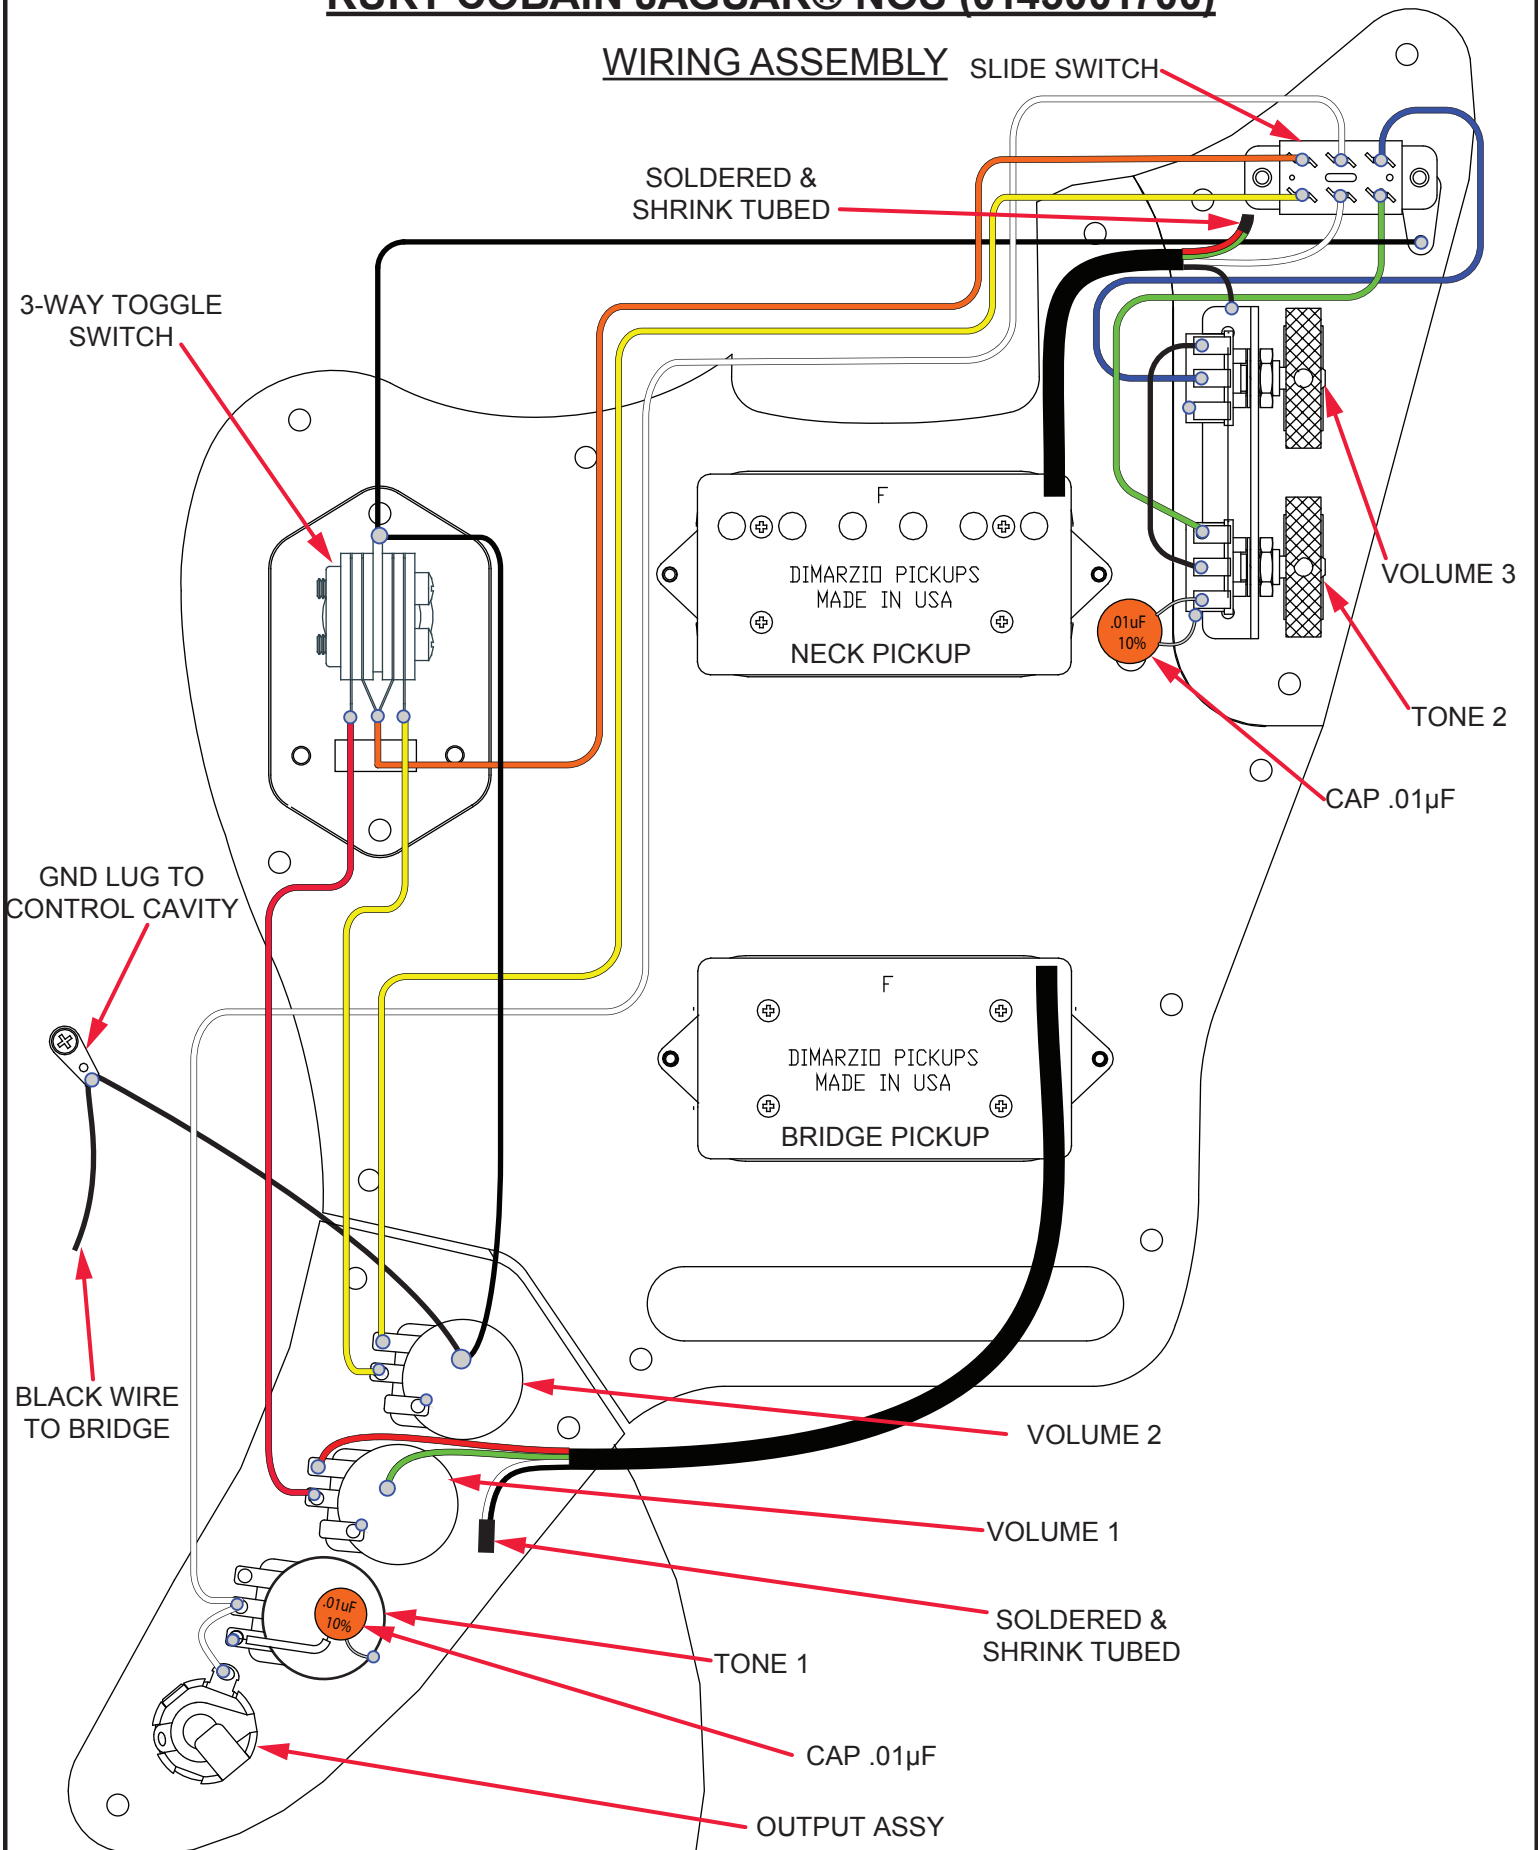

KURT COBAIN JAGUAR® NOS (0143001700)

PARTS LAYOUT

KURT COBAIN JAGUAR® NOS (0143001700)

PARTS LIST

REF#	DESCRIPTION	PART NUMBER
1	BODY KURT COBAIN JAGUAR 3TSB	7701343500
2	NECK KURT COBAIN JAGUAR	7701341000
3	KEY GOTOH LOCK CHROME	0065657010
4	SCREW SMAB 2x1/2 FHP BLX	9280530407
5	STRING GUIDE NCKL	0994910000
6	SPACER STRING TREE 62 STRAT	0020423000
7	SCREW SMA 3 X 5/8 RHP NI	0011358049
8	NECK PLATE KURT COBAIN	0092156000
9	SCREW SMA 8 X 1-3/4 OHP NKL	0015636049
10	PICKGUARD KURT COBAIN JAGUAR	0092001000
11	SCREW SMA 4X1/2 OHP NI	0015578049
12	SWITCH PLATE COBAIN JAG	0092027000
13	COBAIN JAGUAR SWITCH PLATE INSULATOR	0092212000
14	SCREW M 4-40x1/4 OHP NI RELIC	0015719049
15	SWITCH TOGGLE AGED WHITE KNOB CHROME RING	0092257000
16	NUT HEX 4-40 EX LOCK	0097360000
17	CONTROL PLATE COBAIN JAG	0092028000
18	KNOB CONTROL VINTAGE TELE	0018357000
19	CONTROL 1 MEG 10%	0019066000
20	SCREW SET 8-32X3/16 SL CUP NI	0028897000
21	NUT HEX 3/8-32x3/32 TK NI RDWRN	0016352400
22	WASHER LOCK INTL 3/8 X .687 sel 049	0016436049
23	CAP CD .01µF 600V 10% 1/2" DIAM	0054504049
24	WASHER FLAT 3/8x.614 NI	0031153000
25	JACK PHONE OPEN CIRCT 11	0021956049
26	TREM ASSY, JAG CHRM TAESUNG, W/ARM	0076232010
27	SCREW SMAB 5X1 OHP NI	0015610049
28	BRIDGE T-O-M GOTOH BLACK	0091718000
29	DIMARZIO PICKUP DP100FCRU	0091638000
30	PICKUP MOUNTING RING BLACK	0091641000
31	SCREW SMAB 3X3/8 RHP NCKL	0011357049
32	DIMARZIO PICKUP DP103FCRU	0091639000

*= NOT PICTURED IN DIAGRAM

KURT COBAIN JAGUAR® NOS (0143001700)

WIRING ASSEMBLY SLIDE SWITCH

KURT COBAIN JAGUAR® NOS (0143001700)

SWITCH AND CONTROL FUNCTION

3 WAY SWITCH POSITION				
n/a				TOGGLE SWITCH
U D				SLIDE SWITCH
V3/T2/T1	V2/T1	V1/V2/T1	V1/T1	CONTROL
				NECK PICKUP
				BRIDGE PICKUP

SLIDER SWITCH

UP (U)

DOWN (D)

VOLUME 3 (V3)

TONE 2 (T2)

NECK PICKUP

BRIDGE PICKUP

3 WAY SWITCH

VOLUME 2 (V2)

VOLUME 1 (V1)

TONE 1 (T1)

PICKUP OFF

PICKUP ON