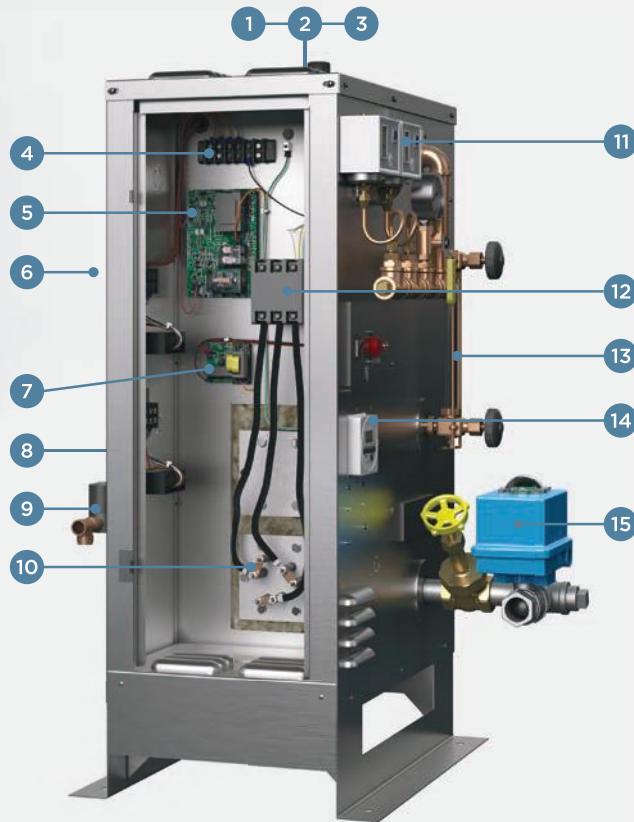

Visit [MrSteam.com/Heavy-Duty-Commercial](https://www.MrSteam.com/Heavy-Duty-Commercial)
to experience a 360-degree interactive model of our
powerful CU generator.

1. 9" auxiliary LWCO probe
2. 6" probe with isolator and water-level probe
3. High-water cutoff probe with isolator
4. 120V power connection
5. Level control board
6. Digital 1® Control
7. AUX LWCO board
8. Pressure vessel (not shown, inside generator)
9. Water solenoid valve
10. Heating elements
11. Operating and high-limit pressure controls
12. Contactors
13. Gauge glass
14. Time clock for auto blowdown
15. Blowdown valve