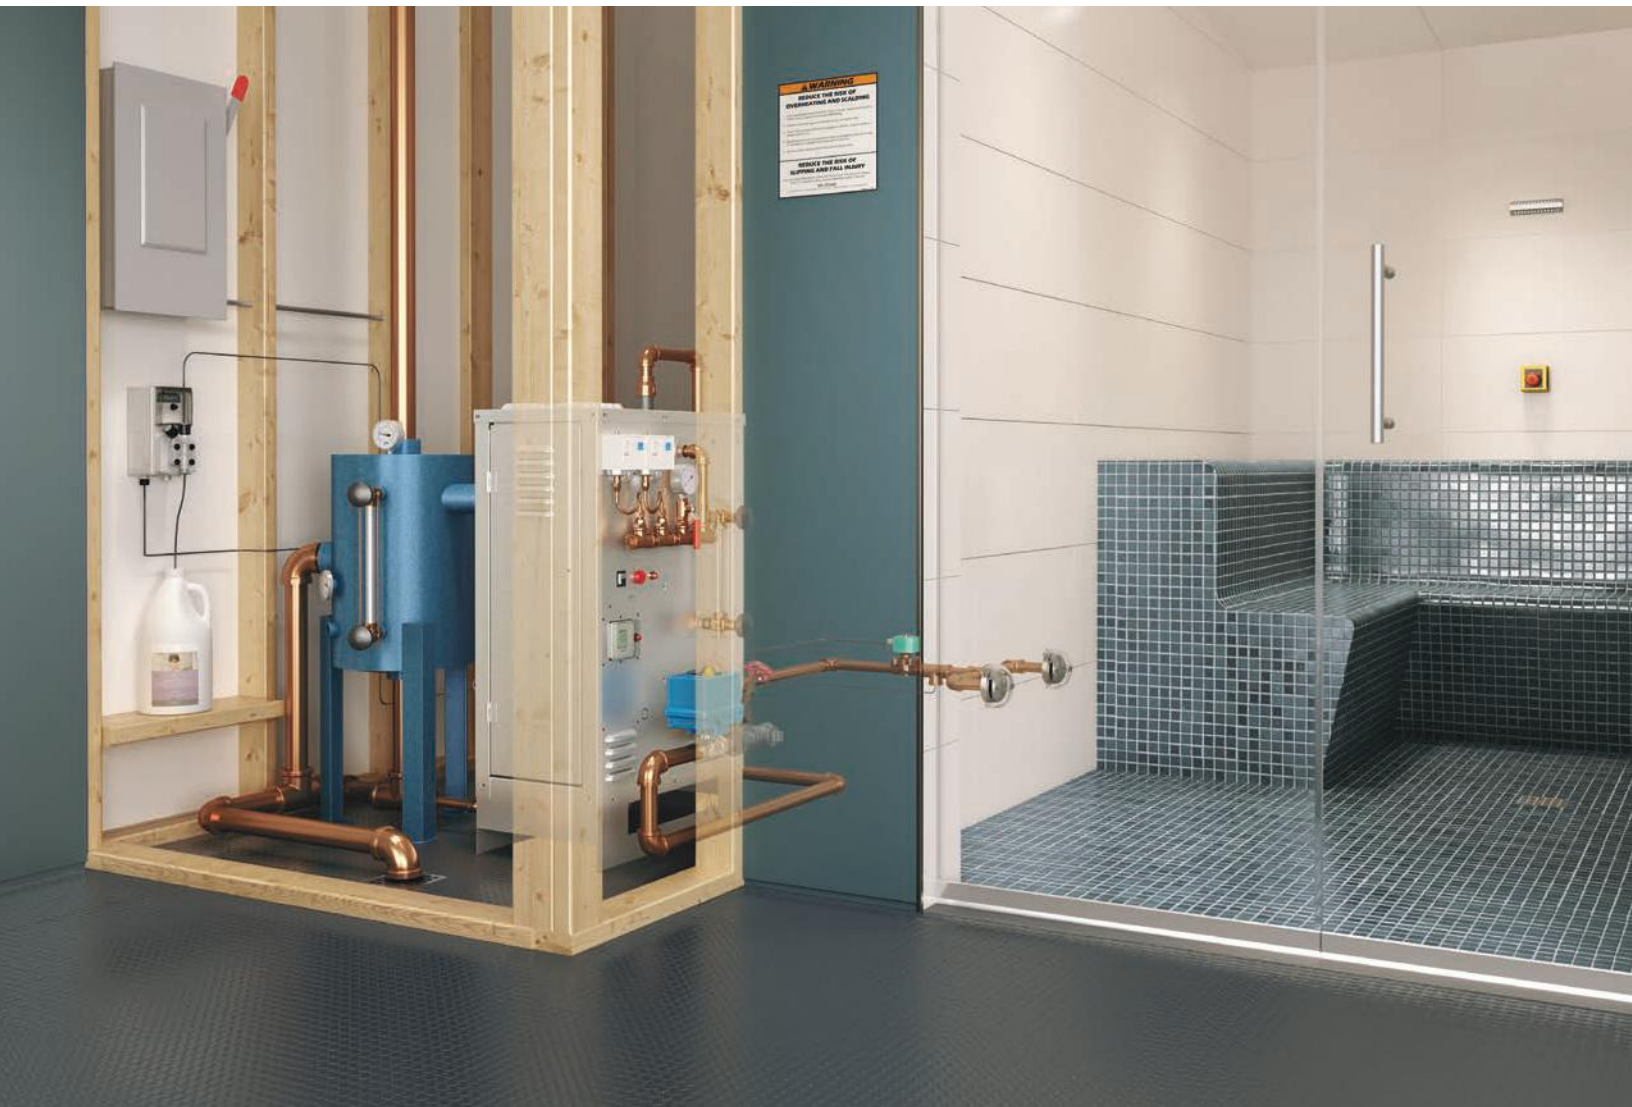

- Included with digital timer and mechanical timer

Premium performance for day spas and resorts.

DAY SPAS, MEDICAL SPAS, BOUTIQUE RESORTS AND CLUBS

Even small spaces can be transformed into steam rooms. Compactly designed for performance, longevity and durability, MrSteam CT steam generators combine safety and aesthetics with reliability.