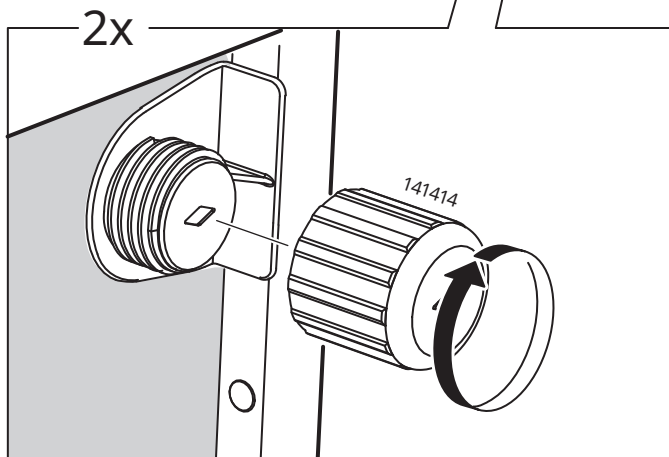

EKET

Design and Quality
IKEA of Sweden

English

WARNING

Serious or fatal crushing injuries can occur from furniture tip-over.

To prevent this furniture from tipping over, it must be permanently fixed to the wall using the wall attachment fittings included in the packaging. If the product is to be hanged on the wall, it must be done with the designated suspension rail (sold separately at IKEA). Assess the wall to ensure that it will withstand the weight. As wall materials vary, screws for wall fixation are not included. For advice on suitable screw systems for your wall, contact your local specialised dealer. Wall fixing/hanging must be carried out by a qualified person, since wrong fixation may cause injury or damage.

10

11

12

13

AA-1908823

AA-1908823

AA-1908823

14