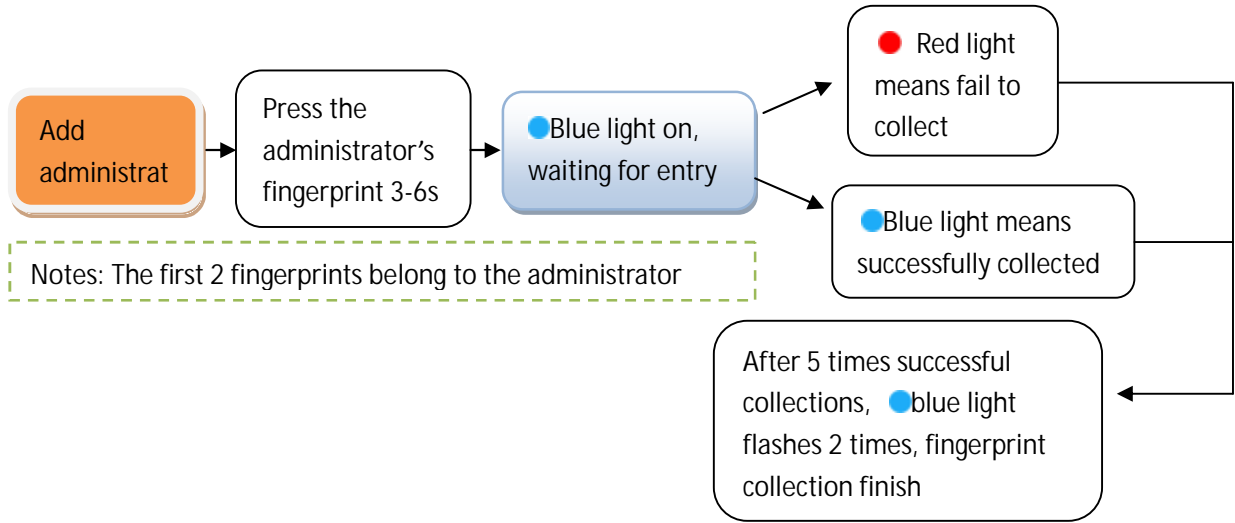

# 中英文使用说明

**注：建议用户录入指纹数 ≥ 2 枚备用，防止某个手指脱皮无法识别**

正在充电	绿灯常亮
充满	绿灯灭
指纹比对成功(开锁)	蓝灯闪 2 次(已录入指纹)
指纹比对成功(开锁)	蓝灯闪 1 次(未录入指纹)
指纹比对失败	红灯闪 1 次
指纹添加成功(录入模式下)	蓝灯闪 2 次
指纹删除成功	红、蓝灯常亮 3S
电量低	红灯闪 3 次(开锁成功后)

Note: it is recommended that users input the number of fingerprints after  $\geq 2$  for use.

Prevent a finger from peeling unrecognized

Notes: It's warning signal that factory settings will be restored soon when the red light flashes quickly, wait for 10 seconds to automatically exit the delete mode if you don't want.