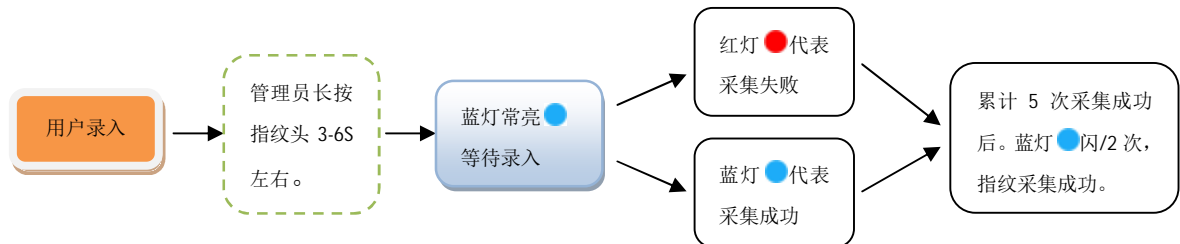

# 中英文使用说明

**注：建议用户录入指纹数 ≥ 2 枚备用，防止某个手指脱皮无法识别**

正在充电	绿灯常亮
充满	绿灯灭
指纹比对成功(开锁)	蓝灯闪 2 次(已录入指纹)
指纹比对成功(开锁)	蓝灯闪 1 次(未录入指纹)
指纹比对失败	红灯闪 1 次
指纹添加成功(录入模式下)	蓝灯闪 2 次
指纹删除成功	红、蓝灯常亮 3S
电量低	红灯闪 3 次(开锁成功后)

Note: it is recommended that users input the number of fingerprints after  $\geq 2$  for use.

Prevent a finger from peeling unrecognized

Notes: It's warning signal that factory settings will be restored soon when the red light flashes quickly, wait for 10 seconds to automatically exit the delete mode if you don't want.