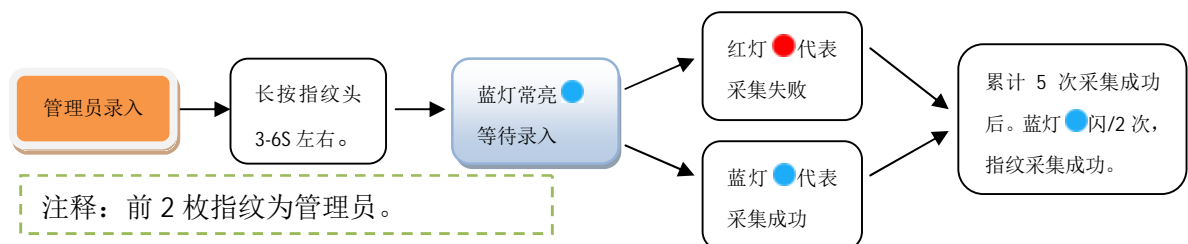

# 中英文使用说明

**注：建议用户录入指纹数 ≥ 2 枚备用，防止某个手指脱皮无法识别**

正在充电	绿灯常亮
充满	绿灯灭
指纹比对成功(开锁)	蓝灯闪 2 次(已录入指纹)
指纹比对成功(开锁)	蓝灯闪 1 次(未录入指纹)
指纹比对失败	红灯闪 1 次
指纹添加成功(录入模式下)	蓝灯闪 2 次
指纹删除成功	红、蓝灯常亮 3S
电量低	红灯闪 3 次(开锁成功后)

Note: it is recommended that users input the number of fingerprints after  $\geq 2$  for use.

Prevent a finger from peeling unrecognized

Notes: It's warning signal that factory settings will be restored soon when the red light flashes quickly, wait for 10 seconds to automatically exit the delete mode if you don't want.