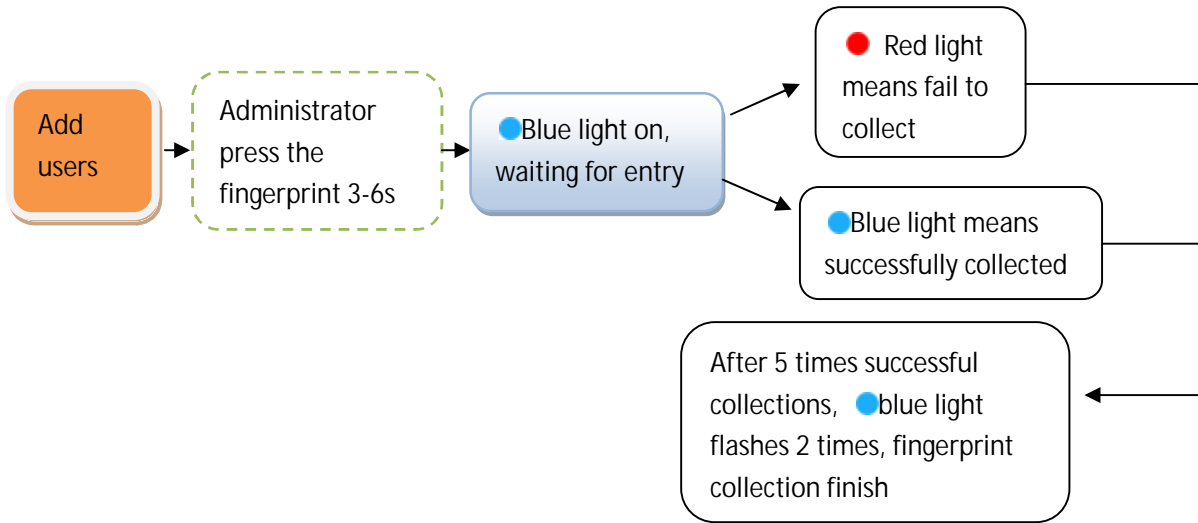

# 中英文使用说明

**注：建议用户录入指纹数 ≥ 2 枚备用，防止某个手指脱皮无法识别**

正在充电	绿灯常亮
充满	绿灯灭
指纹比对成功(开锁)	蓝灯闪 2 次(已录入指纹)
指纹比对成功(开锁)	蓝灯闪 1 次(未录入指纹)
指纹比对失败	红灯闪 1 次
指纹添加成功(录入模式下)	蓝灯闪 2 次
指纹删除成功	红、蓝灯常亮 3S
电量低	红灯闪 3 次(开锁成功后)

Note: it is recommended that users input the number of fingerprints after  $\geq 2$  for use.

Prevent a finger from peeling unrecognized

Notes: It's warning signal that factory settings will be restored soon when the red light flashes quickly, wait for 10 seconds to automatically exit the delete mode if you don't want.