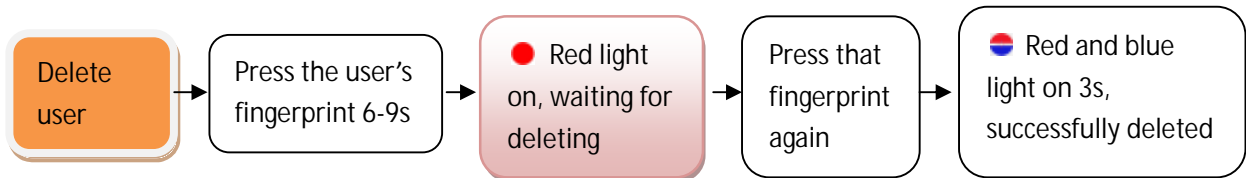

# 中英文使用说明

**注：建议用户录入指纹数 ≥ 2 枚备用，防止某个手指脱皮无法识别**

正在充电	绿灯常亮
充满	绿灯灭
指纹比对成功(开锁)	蓝灯闪 2 次(已录入指纹)
指纹比对成功(开锁)	蓝灯闪 1 次(未录入指纹)
指纹比对失败	红灯闪 1 次
指纹添加成功(录入模式下)	蓝灯闪 2 次
指纹删除成功	红、蓝灯常亮 3S
电量低	红灯闪 3 次(开锁成功后)

Note: it is recommended that users input the number of fingerprints after  $\geq 2$  for use.

Prevent a finger from peeling unrecognized

Notes: It's warning signal that factory settings will be restored soon when the red light flashes quickly, wait for 10 seconds to automatically exit the delete mode if you don't want.