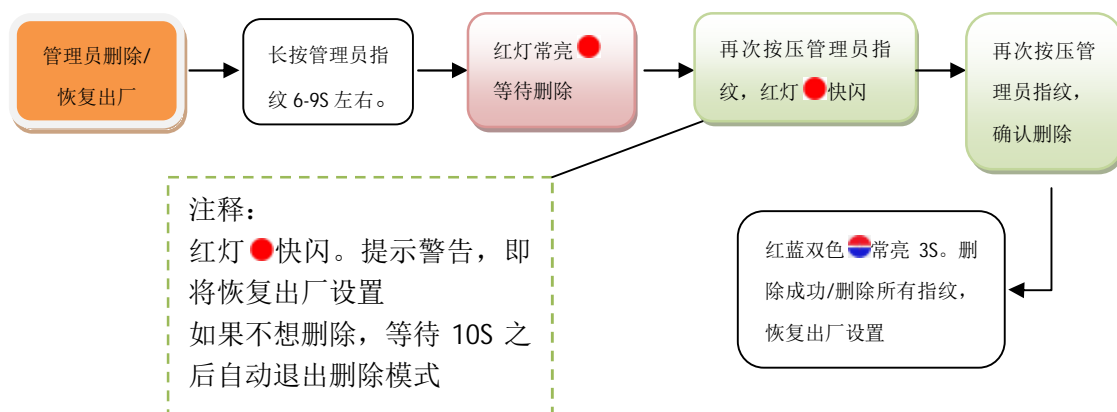

# 中英文使用说明

**注：建议用户录入指纹数 ≥ 2 枚备用，防止某个手指脱皮无法识别**

正在充电	绿灯常亮
充满	绿灯灭
指纹比对成功(开锁)	蓝灯闪 2 次(已录入指纹)
指纹比对成功(开锁)	蓝灯闪 1 次(未录入指纹)
指纹比对失败	红灯闪 1 次
指纹添加成功(录入模式下)	蓝灯闪 2 次
指纹删除成功	红、蓝灯常亮 3S
电量低	红灯闪 3 次(开锁成功后)

Note: it is recommended that users input the number of fingerprints after  $\geq 2$  for use.

Prevent a finger from peeling unrecognized

Notes: It's warning signal that factory settings will be restored soon when the red light flashes quickly, wait for 10 seconds to automatically exit the delete mode if you don't want.