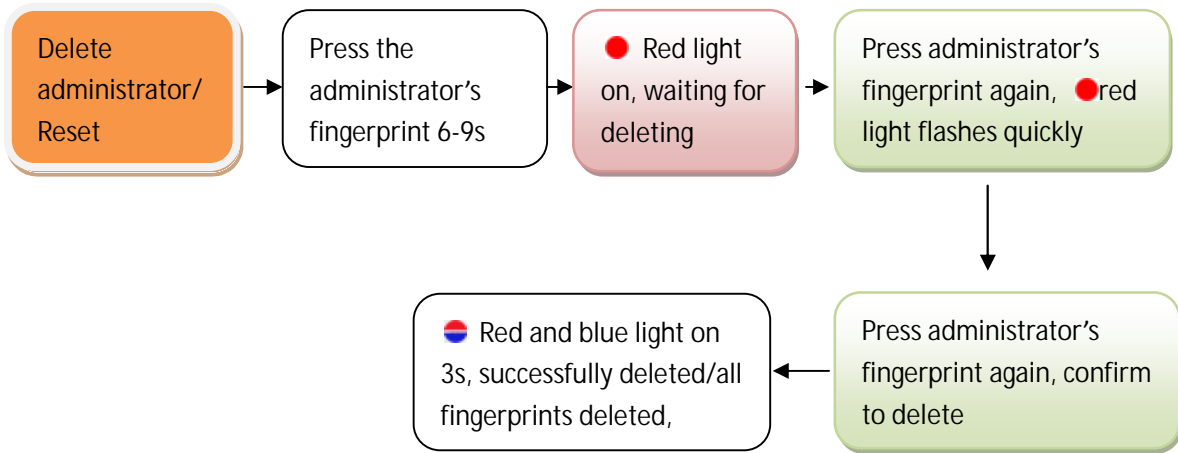

# 中英文使用说明

**注：建议用户录入指纹数 ≥ 2 枚备用，防止某个手指脱皮无法识别**

正在充电	绿灯常亮
充满	绿灯灭
指纹比对成功(开锁)	蓝灯闪 2 次(已录入指纹)
指纹比对成功(开锁)	蓝灯闪 1 次(未录入指纹)
指纹比对失败	红灯闪 1 次
指纹添加成功(录入模式下)	蓝灯闪 2 次
指纹删除成功	红、蓝灯常亮 3S
电量低	红灯闪 3 次(开锁成功后)

Note: it is recommended that users input the number of fingerprints after  $\geq 2$  for use.

Prevent a finger from peeling unrecognized

Notes: It's warning signal that factory settings will be restored soon when the red light flashes quickly, wait for 10 seconds to automatically exit the delete mode if you don't want.