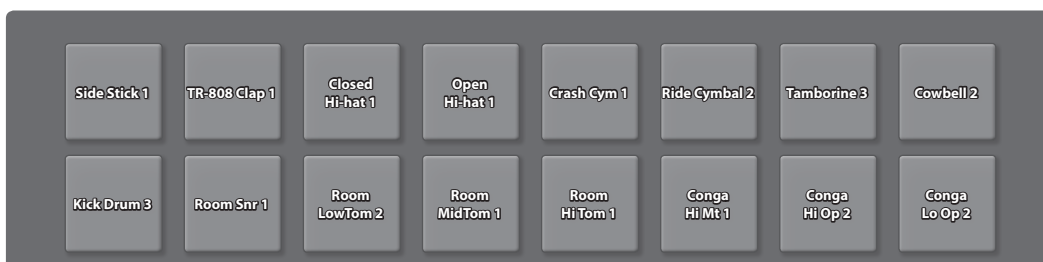

11. Room Kit w