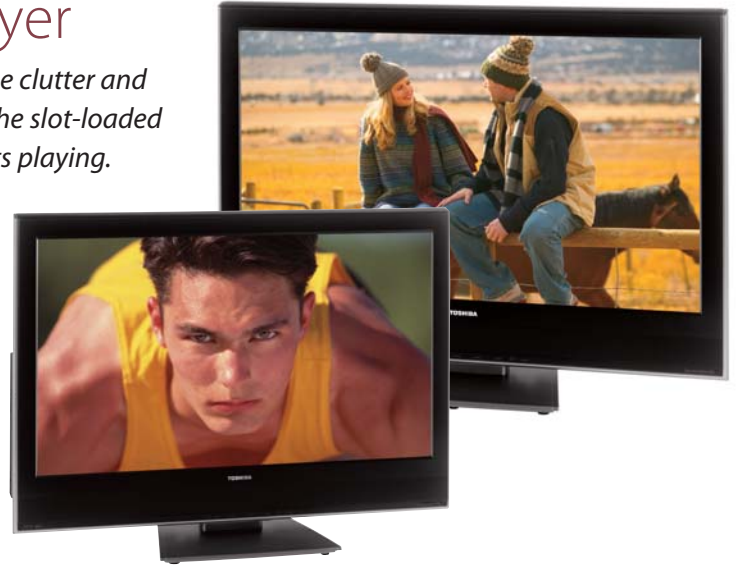

20HLV86 • 23HLV86 • 26HLV66 • 32HLV66 • 37HLV66

20-, 23-, 26-, 32- and 37" 16:9 TheaterWide LCD 720p HDTVs with Built-in DVD Player

For the ultimate in convenience, these combos eliminate the clutter and confusion of a separate DVD player. Just slip a movie into the slot-loaded player, and the TV does the rest; switching inputs, and starts playing.

Incorporating many of the features from the HL Series (previous page), they are compatible with DVD-R/RW, DVD+R, VCD, SVCD, HDCD, and MP3/WMA embedded CD-R/RW discs. The 20" (20HLV86) and 23" (23HLV86) feature high contrast ratio and high brightness, selectable color temperature, Auto aspect detection, StableSound and a host of conveniences. The 26" 26HLV66 and above step-up with CineSpeed Panel, PixelPure Hi-Bit video processing, MPEG noise reduction, Movie and Sports modes and SRS WOW audio.

	20HLV86	23HLV86	26HLV66	32HLV66	37HLV66
Screen Size	20"	23"	26"	32"	37"
ATSC/NTSC/QAM Tuning	NTSC Only	NTSC Only	✓	✓	✓
Panel Resolution	1366 x 768	1366 x 768	1366 x 768	1366 x 768	1366 x 768
Contrast	1200:1	1200:1	1000:1	1200:1	800:1
Brightness	450cd/m²	450cd/m²	500cd/m²	500cd/m²	500cd/m²
3D Y/C Digital Comb Filter	3D	3D			
Theater Wide Modes	5-Modes	5-Modes			
Cinema Mode	✓	✓			
Surround Sound	✓	✓			
Total Audio Power	5 Watts	5 Watts	20 Watts	20 Watts	20 Watts
Universal Remote Control	4-Item	4-Item	4-Item	4-Item	4-Item
Sleep Timer	✓	✓	✓	✓	✓
V-Chip	✓	✓	✓	✓	✓
HDMI Input	✓	✓	1	1	1
RF Input	1	1	1	1	1
Rear A/V Input	2	2	1	1	1
Rear S-Video Input	1	1	1	1	1
HD Component Inputs	✓	✓	2	2	2
Front Panel A/V Jacks	-	-	-	-	-
Video Output	-	-	✓	✓	✓
Audio Output	-	-	✓	✓	✓
Digital Audio Output	Coaxial	Coaxial	Optical	Optical	Optical