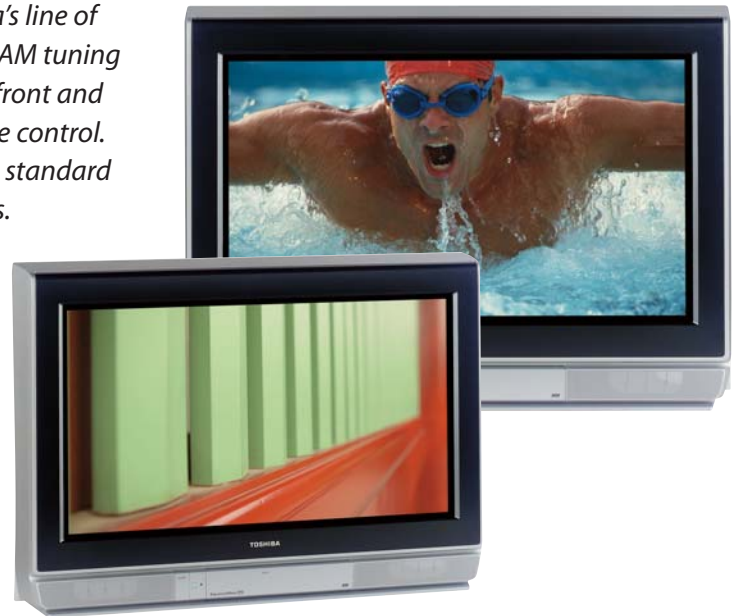

DIGITAL DIRECT VIEW TVs

Including both SD (480i) and HD (1080i) resolution, Toshiba's line of integrated direct view TVs all come with NTSC, ATSC and QAM tuning for digital cable in the clear. They feature surround sound, front and rear A/V inputs and come equipped with a universal remote control. The 27D46 (27") and 32D46 (32") are non-flat models with standard 480i display resolution and ColorStream component inputs.

The 27DF46 (27") and 32DF46 (32") are FST PURE flat 4:3 sets, the 26DF56 (26") and 30DF56 (30") are FST PURE flat 16:9 widescreen models. All offer 480i display resolution, ColorStream inputs, and come in a silver with dark grey bezel design.

Stepping up, the 26HF66 (26") and 30HF66 (30") are FST PURE widescreen HDTV models –1080i display resolution, and come equipped with an HDMI digital input and two sets of ColorStream HD inputs. They also offer a space saving bottom speaker design in silver with black bezel.

	27D46	32D46	27DF46	32DF46	26DF56	30DF56	26HF66	30HF66
Screen Size	27"	32"	27"	32"	26"	30"	26"	30"
ATSC/NTSC/QAM Tuning	✓	✓	✓	✓	✓	✓	✓	✓
CRT Type	FST Black	FST Black	FST Pure	FST Pure	16:9 FST Pure	16:9 FST Pure	16:9 FST Pure	16:9 FST Pure
Velocity Scan Modulation	–	–	–	–	DFine	DFine	DFine	Adjustable
Digital Comb Filter	3-Line	3-Line	3-Line	3-Line	3-Line	3-Line	✓	✓
16:9 Mode with Zoom	✓	✓	✓	✓	–	–	–	–
Theater Wide Modes	–	–	–	–	–	–	5-Mode	5-Mode
BBE Sound	–	–	–	–	–	–	✓	✓
Surround Sound	✓	✓	✓	✓	–	–	–	–
Total Audio Power	5 Watts	5 Watts	1 Watt	1 Watt	5 Watts	5 Watts	10 Watts	10 Watts
Remote Control	4-Item Glow Universal	4-Item Glow Universal	4-Item Glow Universal	4-Item Glow Universal	4-Item Glow Universal	4-Item Glow Universal	4-Item Glow Universal	4-Item Glow Universal
Off / Sleep / GamerTimer	✓	✓	✓	✓	✓	✓	✓	✓
V-Chip	✓	✓	✓	✓	✓	✓	✓	✓
HDMI Input	–	–	–	–	–	–	✓	✓
RF Input	✓	✓	✓	✓	✓	✓	✓	✓
Rear A/V Input	✓	✓	✓	✓	✓	✓	2	2
Rear S-Video Input	✓	✓	✓	✓	✓	✓	2	2
Component Inputs	✓	✓	✓	✓	✓	✓	2 HD	2 HD
Front Panel A/V Jacks	✓	✓	✓	✓	✓	✓	A/V/S	A/V/S
Headphone Jack	–	–	✓	✓	✓	✓	–	–
Video Output	✓	✓	✓	✓	✓	✓	–	–
Audio Output	Fixed	Fixed	Fixed	Fixed	–	–	Variable	Variable