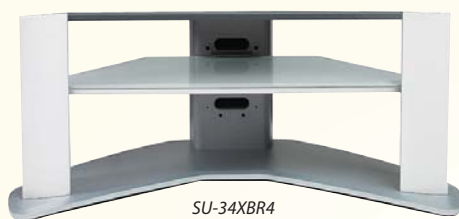

Sony Stands for FS170 Series and KD-34XBR970 FD Trinitron WEGA TVs

SU-34XBR4

Designed for the FS170 series, the SU-FS2 silver stands have all the space you need for storing additional audio and video equipment. Their smart and sleek design (closed concept stand with glass doors) is the perfect addition to any home entertainment system.

Designed for the KD-34XBR970, the durable SU-34XBR4 stand comes with the strength and storage space you need for additional audio and visual equipment. Back panel allows for easy access to component connections. Featuring a sleek exterior to match your WideScreen 16:9 WEGA, the SU-34XBR4 will add style to your home decor.